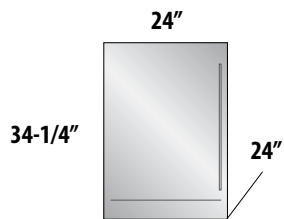

24" C-SERIES