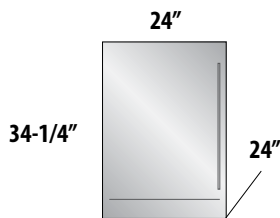

24" SIGNATURE SERIES (Single Zone Models)