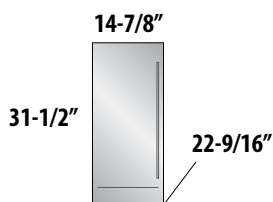

ADA-COMPLIANT SERIES

S - Stainless Steel Solid Door
W - Fully Integrated Solid Door *

* This model comes ready to accept custom panel