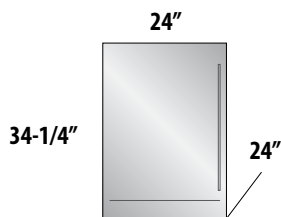

24" C-SERIES

-1 Stainless Steel Solid Door
-2 Fully Integrated Solid Door *