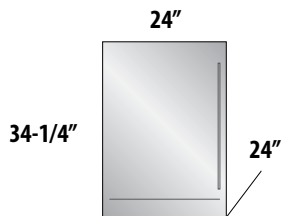

24" SIGNATURE SERIES (Dual Zone Models)

-5 Stainless Steel Drawers
-6 Fully Integrated Drawers *