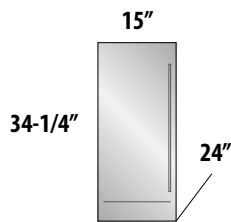

15" SIGNATURE SERIES