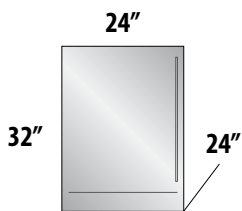

24" ADA-COMPLIANT SERIES

* This model comes ready to accept custom panel