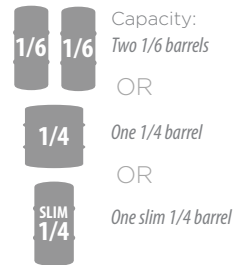

-1 Stainless Steel Solid Door
-2 Fully Integrated Solid Door *

-1 Stainless Steel Solid Door
-2 Fully Integrated Solid Door *