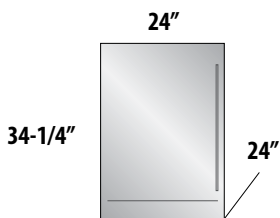

24" SIGNATURE SERIES (Dual-Zone Models)