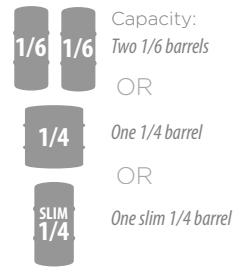

AVAILABLE MODELS

For **product specs and quick reference**, see page 27
For **complete model number listing**, see pages 28-35

**OUTDOOR
MODELS AVAILABLE**

15" SIGNATURE SERIES

-1 Stainless Steel Solid Door
-2 Fully Integrated Solid Door *

-1 Stainless Steel Solid Door
-2 Fully Integrated Solid Door *

24" SIGNATURE SERIES (Single Faucet Models)

-1 Stainless Steel Solid Door
-2 Fully Integrated Solid Door *

-1 Stainless Steel Solid Door
-2 Fully Integrated Solid Door *

24" SIGNATURE SERIES (Two Faucet Models)

-1 Stainless Steel Solid Door
-2 Fully Integrated Solid Door *

-1 Stainless Steel Solid Door
-2 Fully Integrated Solid Door *

24" C-SERIES (Single and Two Faucet Models)

-1 Stainless Steel Solid Door
-2 Fully Integrated Solid Door *

-1 Stainless Steel Solid Door
-2 Fully Integrated Solid Door *