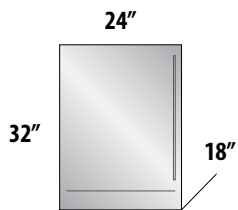

SIGNATURE SERIES SOTTILE