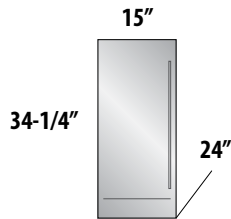

15" SIGNATURE SERIES

-1 Stainless Steel Solid Door
-2 Fully Integrated Solid Door *

-3 Stainless Steel Glass Door
-4 Fully Integrated Glass Door *

-5 Stainless Steel Drawers
-6 Fully Integrated Drawers *