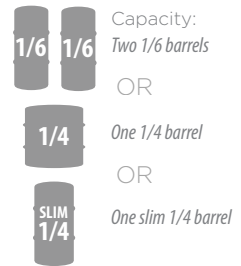

-1 Stainless Steel Solid Door
-2 Fully Integrated Solid Door *

-1 Stainless Steel Solid Door
-2 Fully Integrated Solid Door *