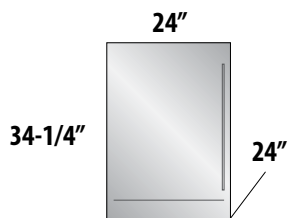

24" C-SERIES (Single and Two Faucet Models)