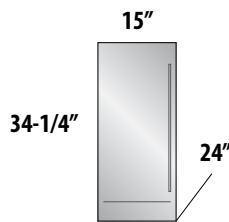

15" SIGNATURE SERIES

-1 Stainless Steel Solid Door
-2 Fully Integrated Solid Door *