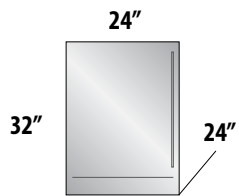

24" ADA-COMPLIANT SERIES

-1 Stainless Steel Solid Door
-2 Fully Integrated Solid Door*