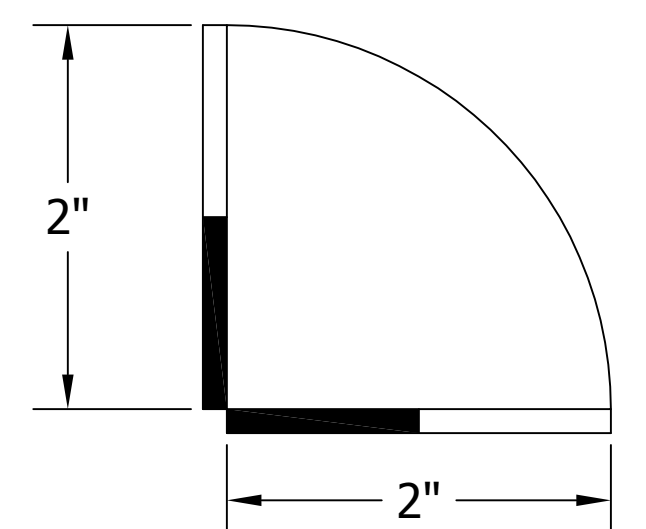

4006-2B TEE TOWER & 5020 TOP MOUNTED DRAINER WITH 525SS FAUCETS MOUNTING TEMPLATE

ATTENTION INSTALLERS
 VERIFY SCALE OF PRINT
 BY CHECKING THESE DIMENSIONS
 PRIOR TO INSTALLATION OF BEER HEAD
 (EACH SIDE SHOULD MEASURE
 EXACTLY 2.00 INCHES)