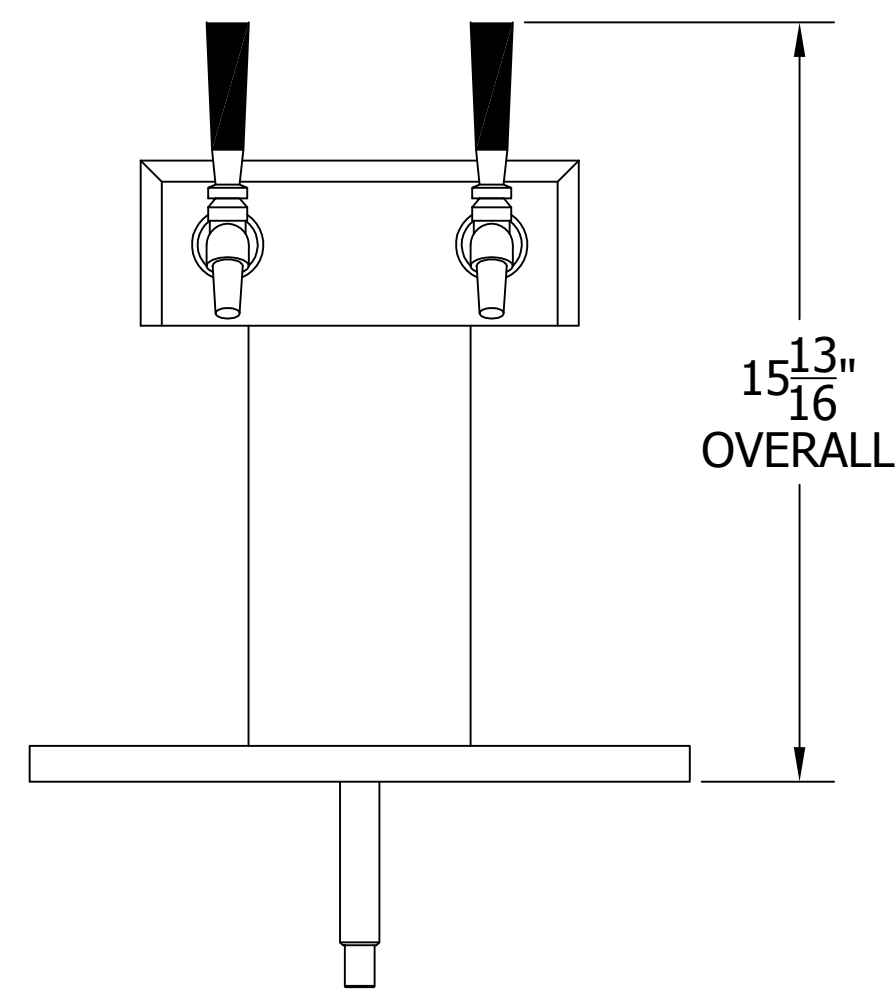

4006-2B TEE TOWER & 5020 TOP MOUNTED DRAINER WITH 525SS FAUCETS MOUNTING TEMPLATE

ATTENTION INSTALLERS
 VERIFY SCALE OF PRINT
 BY CHECKING THESE DIMENSIONS
 PRIOR TO INSTALLATION OF BEER HEAD
 (EACH SIDE SHOULD MEASURE
 EXACTLY 2.00 INCHES)