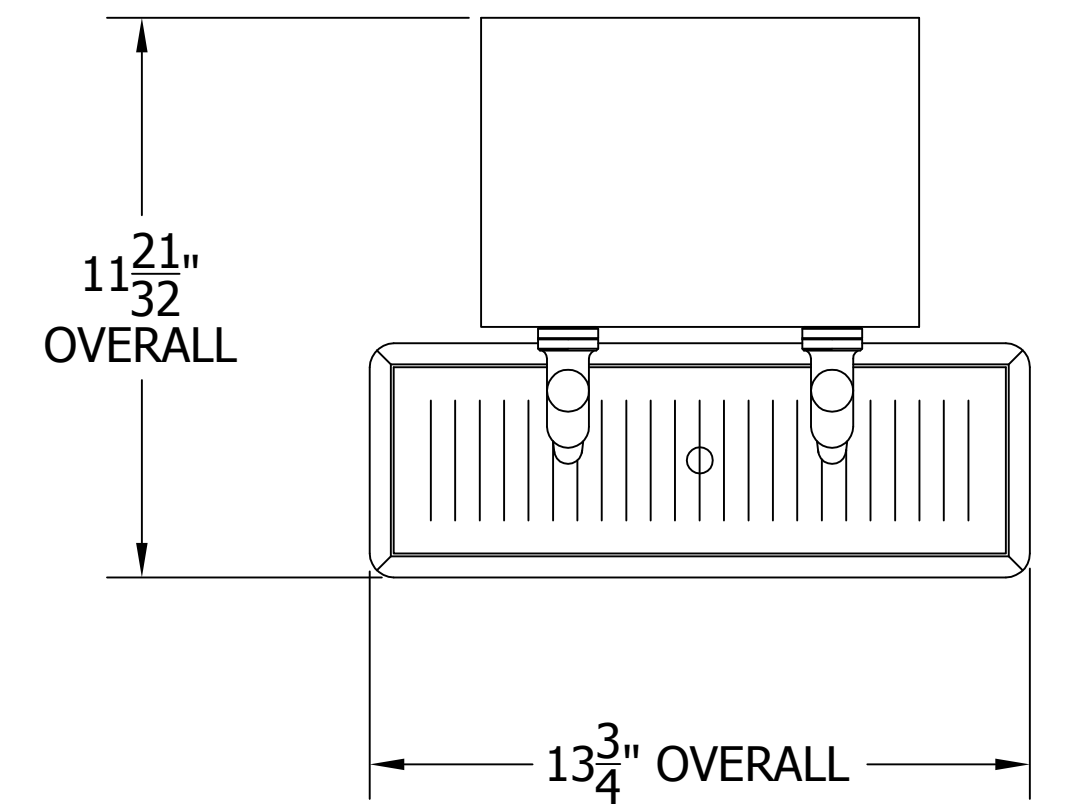

4006-2B TEE TOWER & 5020 TOP MOUNTED DRAINER WITH 525SS FAUCETS MOUNTING TEMPLATE

ATTENTION INSTALLERS
 VERIFY SCALE OF PRINT
 BY CHECKING THESE DIMENSIONS
 PRIOR TO INSTALLATION OF BEER HEAD
 (EACH SIDE SHOULD MEASURE
 EXACTLY 2.00 INCHES)