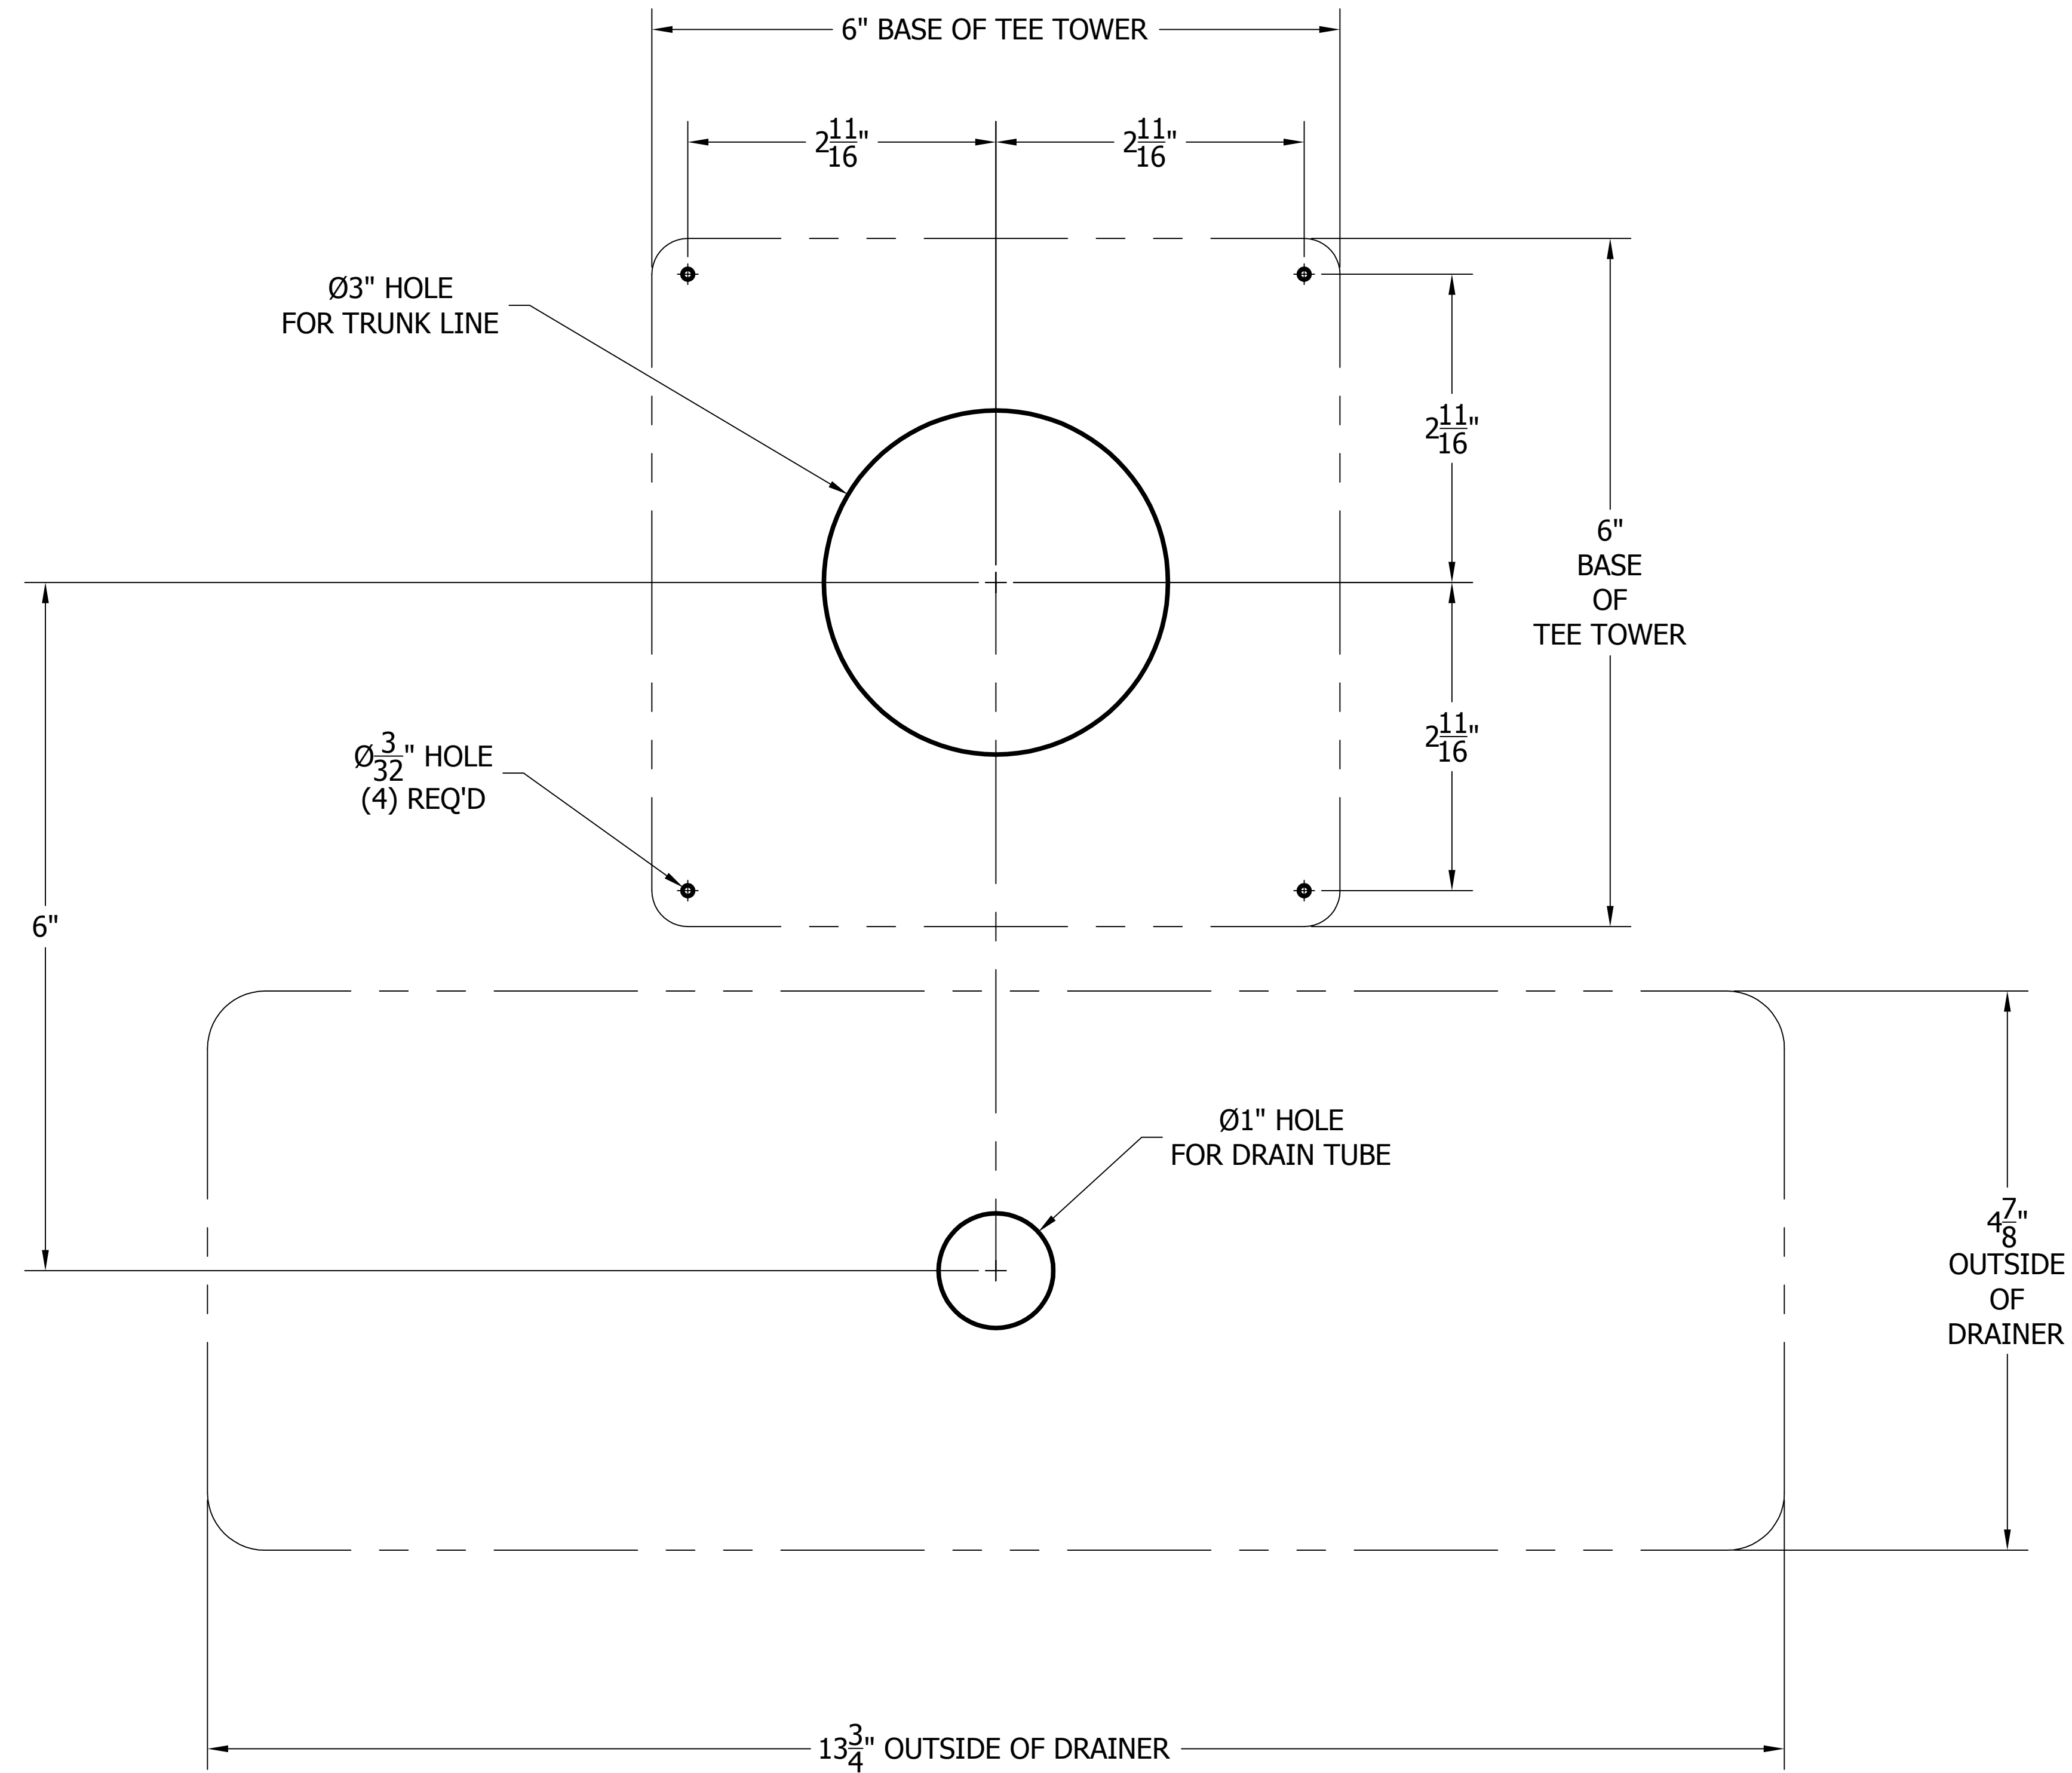

4006-2B TEE TOWER & 5020 TOP MOUNTED DRAINER WITH 525SS FAUCETS MOUNTING TEMPLATE

ATTENTION INSTALLERS
 VERIFY SCALE OF PRINT
 BY CHECKING THESE DIMENSIONS
 PRIOR TO INSTALLATION OF BEER HEAD
 (EACH SIDE SHOULD MEASURE
 EXACTLY 2.00 INCHES)