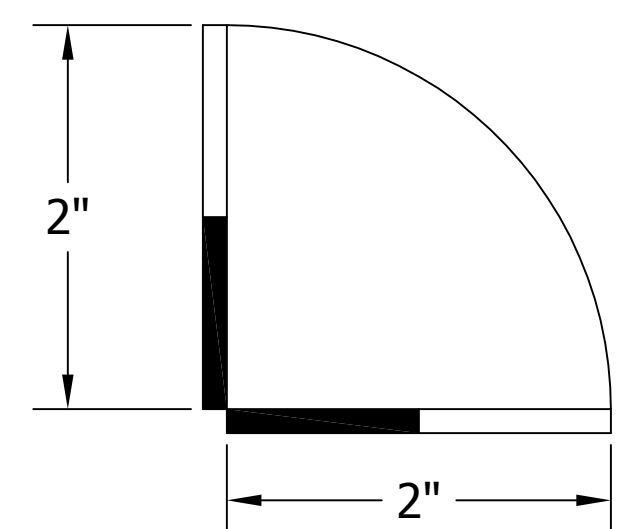

4006-2B TEE TOWER & 5025 TOP MOUNTED DRAINER WITH 525SS FAUCETS MOUNTING TEMPLATE

ATTENTION INSTALLERS
 VERIFY SCALE OF PRINT
 BY CHECKING THESE DIMENSIONS
 PRIOR TO INSTALLATION OF BEER HEAD
 (EACH SIDE SHOULD MEASURE
 EXACTLY 2.00 INCHES)