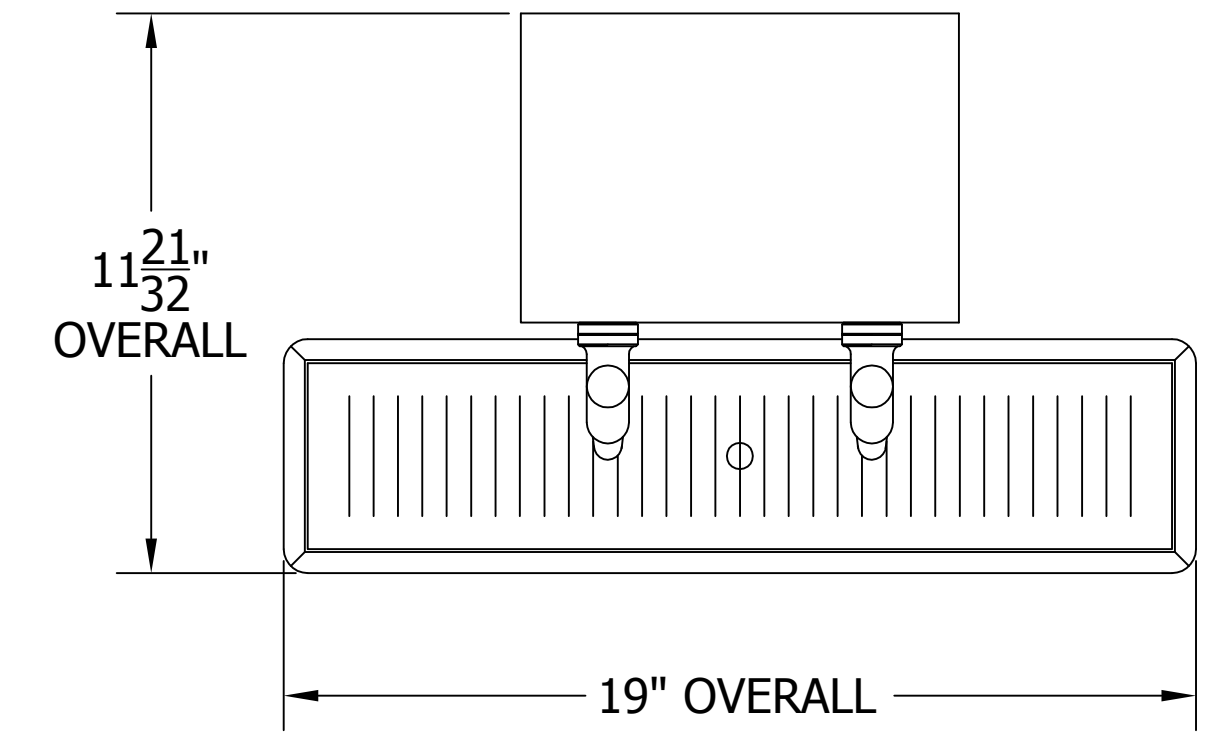

4006-2B TEE TOWER & 5025 TOP MOUNTED DRAINER WITH 525SS FAUCETS MOUNTING TEMPLATE

ATTENTION INSTALLERS
 VERIFY SCALE OF PRINT
 BY CHECKING THESE DIMENSIONS
 PRIOR TO INSTALLATION OF BEER HEAD
 (EACH SIDE SHOULD MEASURE
 EXACTLY 2.00 INCHES)