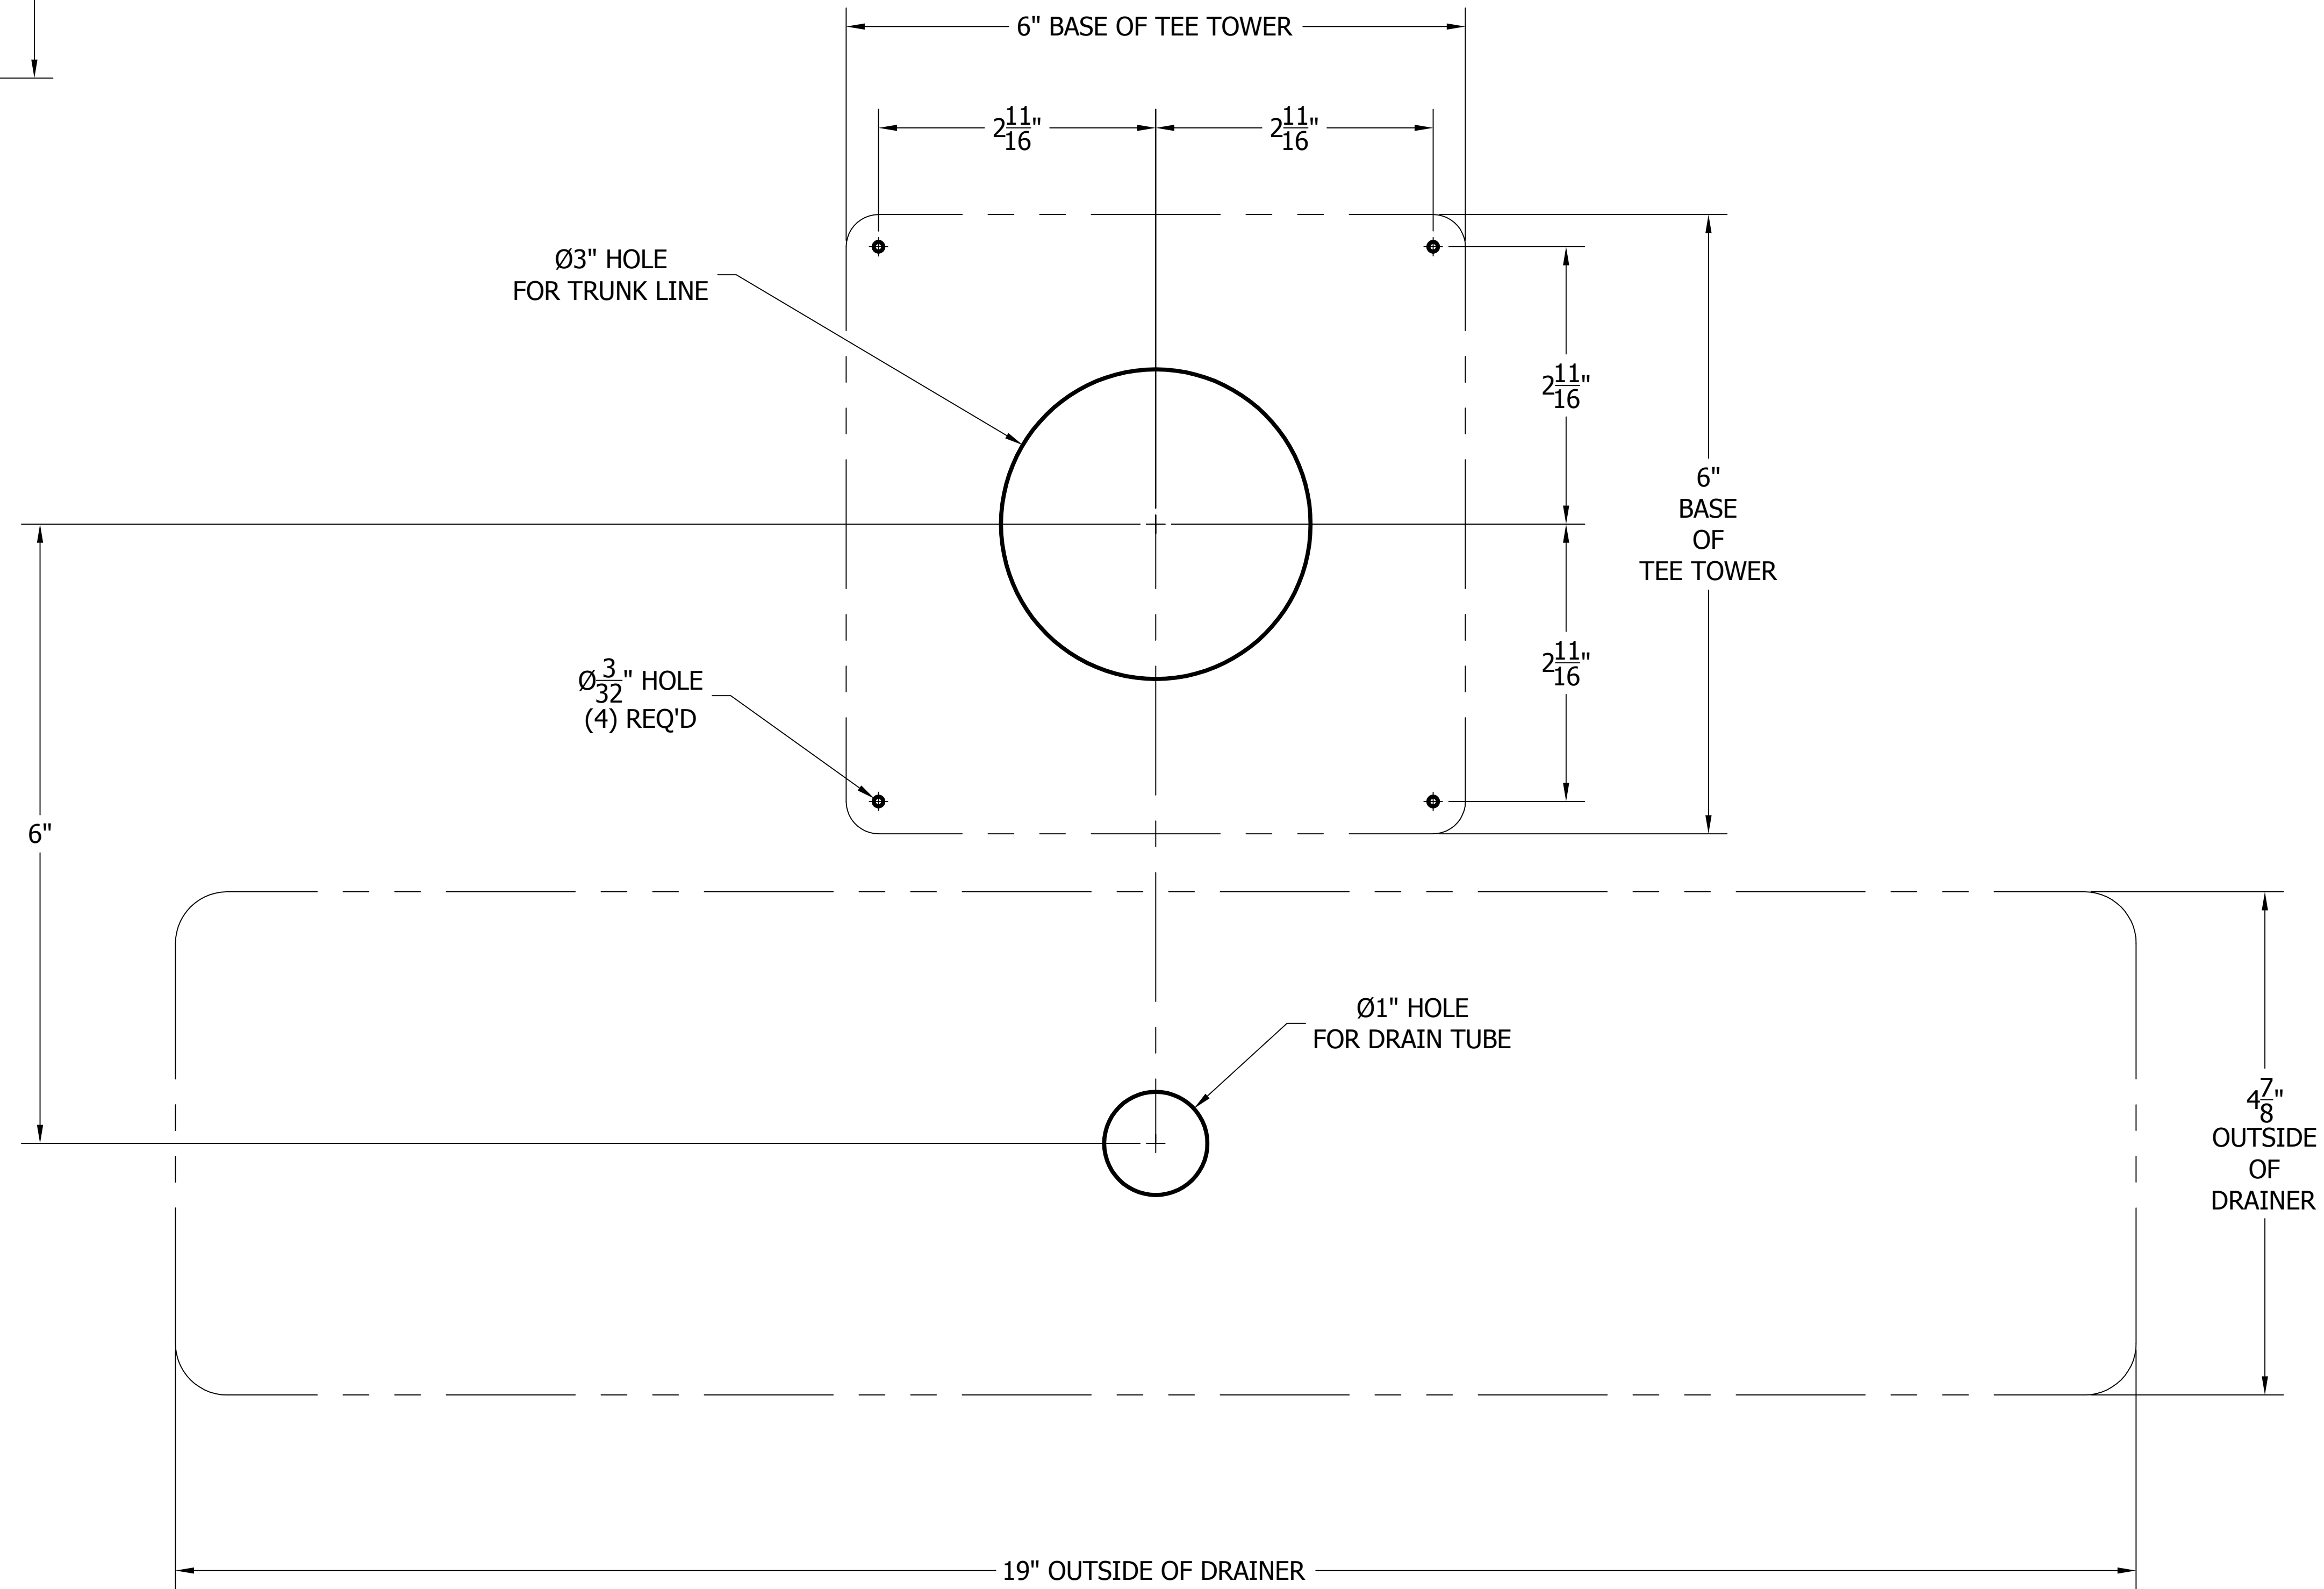

4006-2B TEE TOWER & 5025 TOP MOUNTED DRAINER WITH 525SS FAUCETS MOUNTING TEMPLATE

ATTENTION INSTALLERS
 VERIFY SCALE OF PRINT
 BY CHECKING THESE DIMENSIONS
 PRIOR TO INSTALLATION OF BEER HEAD
 (EACH SIDE SHOULD MEASURE
 EXACTLY 2.00 INCHES)