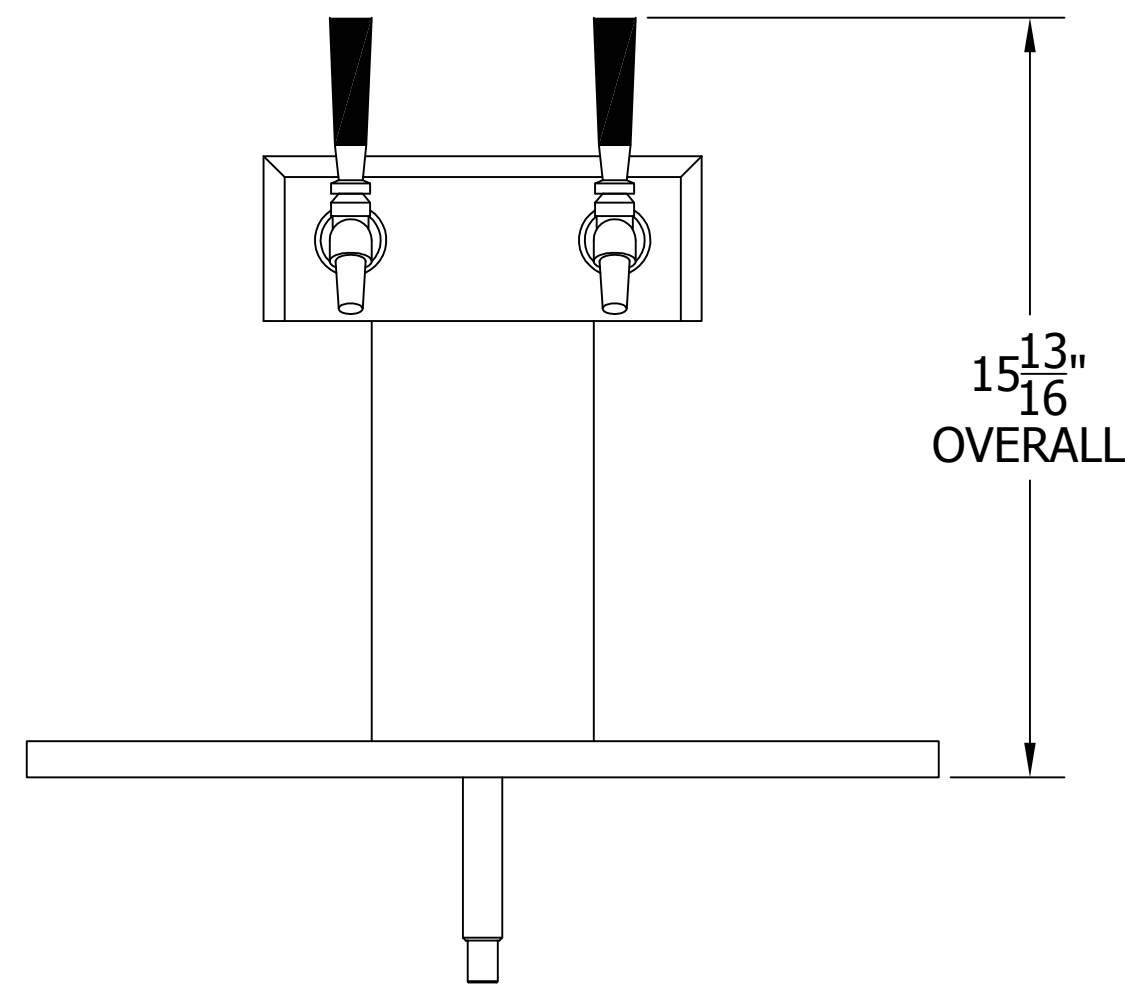

4006-2B TEE TOWER & 5025 TOP MOUNTED DRAINER WITH 525SS FAUCETS MOUNTING TEMPLATE

ATTENTION INSTALLERS
 VERIFY SCALE OF PRINT
 BY CHECKING THESE DIMENSIONS
 PRIOR TO INSTALLATION OF BEER HEAD
 (EACH SIDE SHOULD MEASURE
 EXACTLY 2.00 INCHES)