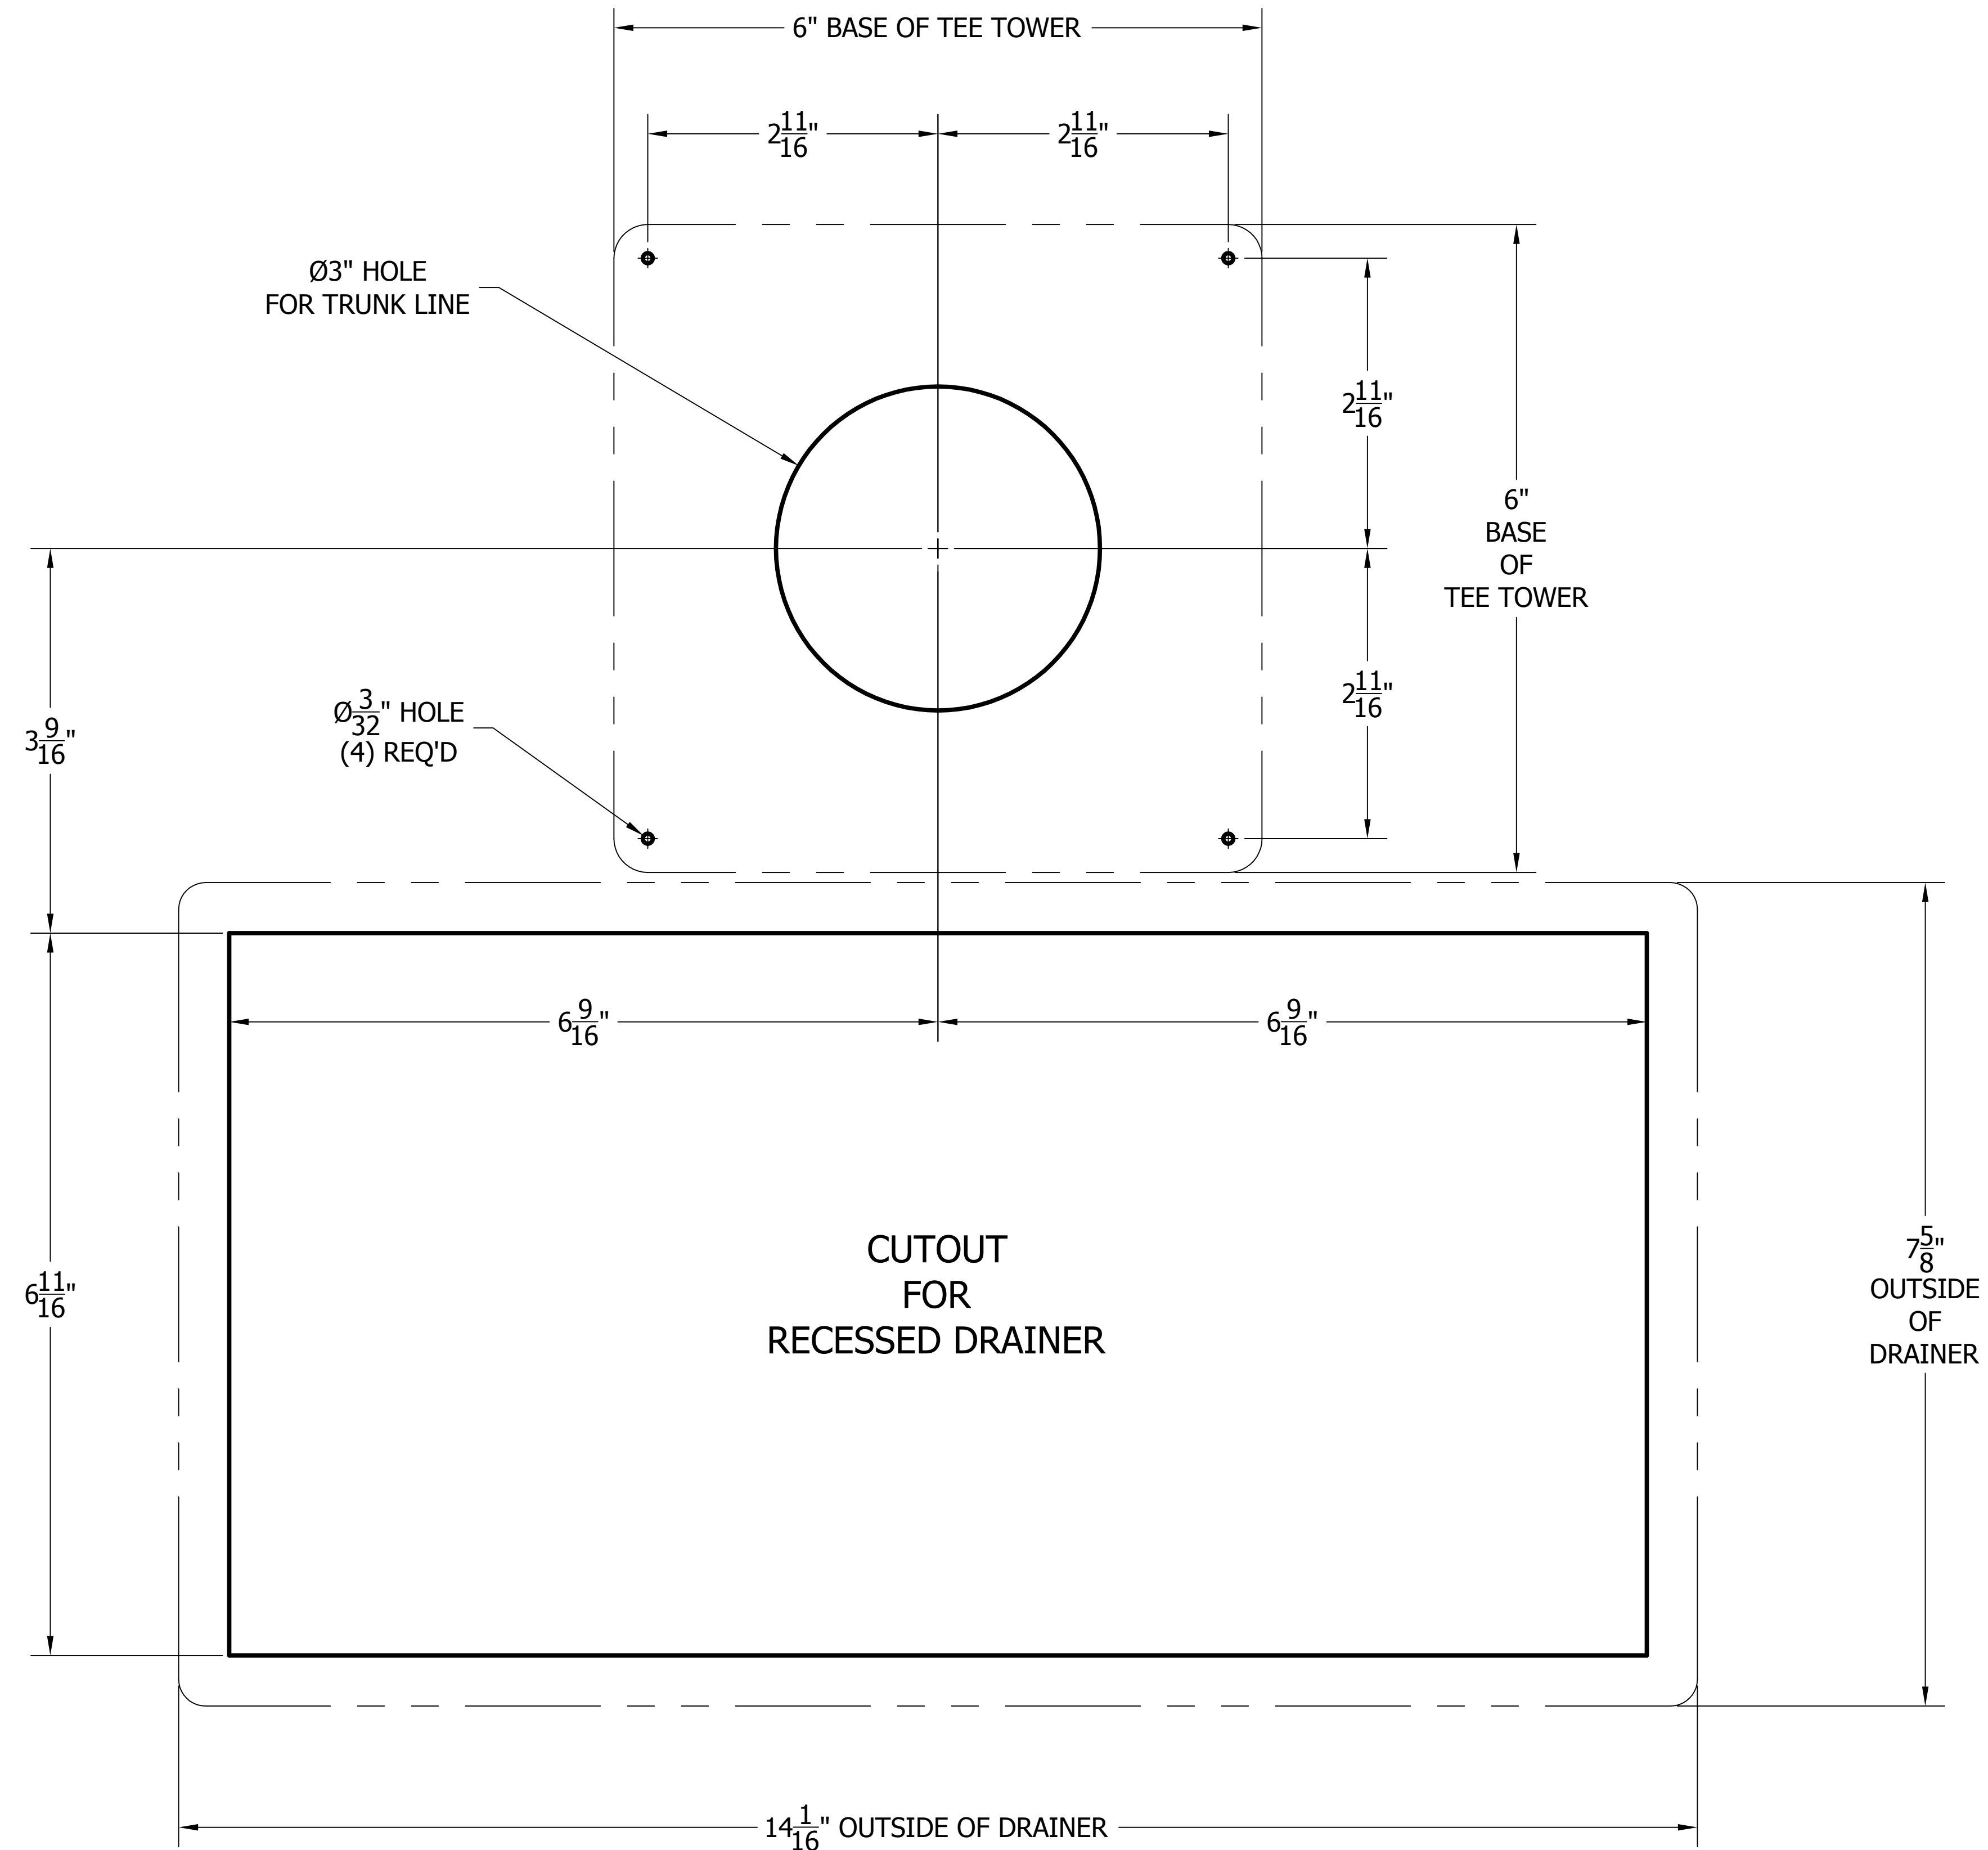

# 4006-2B TEE TOWER & C21379A RECESSED DRAINER WITH 408 FAUCETS OR 525SS FAUCETS MOUNTING TEMPLATE

**ATTENTION INSTALLERS**  
 VERIFY SCALE OF PRINT  
 BY CHECKING THESE DIMENSIONS  
 PRIOR TO INSTALLATION OF BEER HEAD  
 (EACH SIDE SHOULD MEASURE  
 EXACTLY 2.00 INCHES)