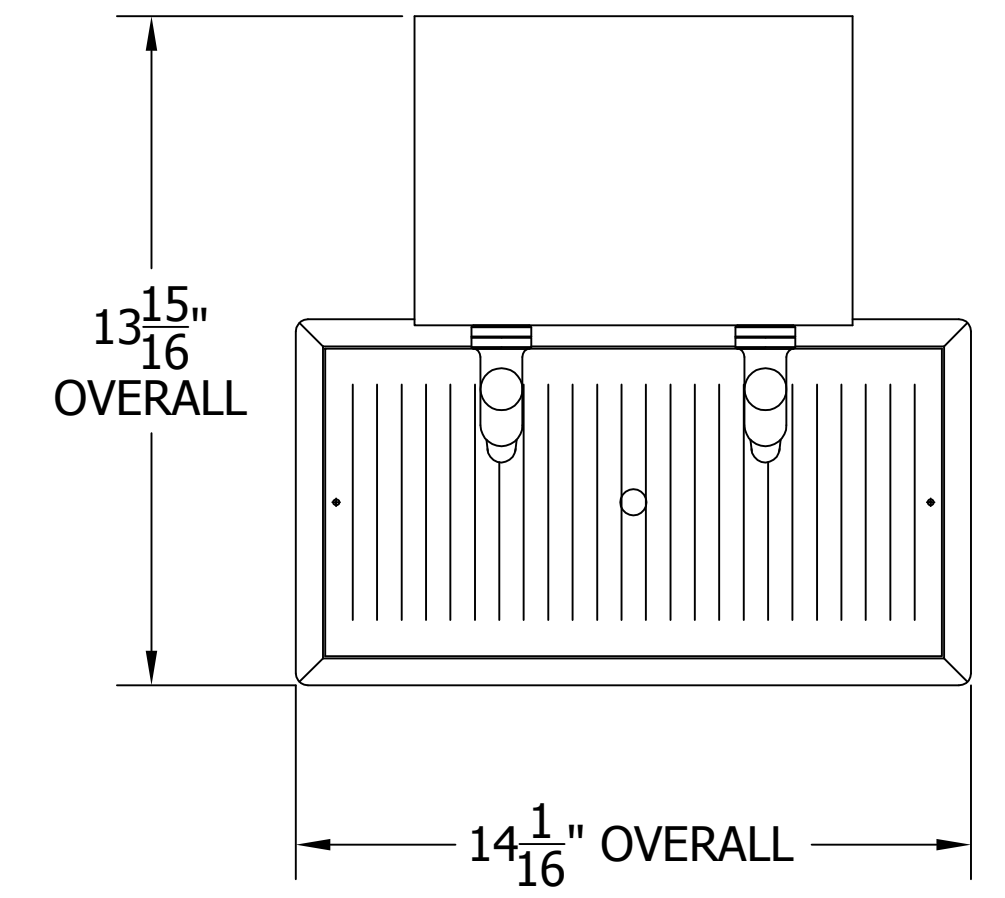

# 4006-2B TEE TOWER & C21379A RECESSED DRAINER WITH 408 FAUCETS OR 525SS FAUCETS MOUNTING TEMPLATE

**ATTENTION INSTALLERS**  
 VERIFY SCALE OF PRINT  
 BY CHECKING THESE DIMENSIONS  
 PRIOR TO INSTALLATION OF BEER HEAD  
 (EACH SIDE SHOULD MEASURE  
 EXACTLY 2.00 INCHES)