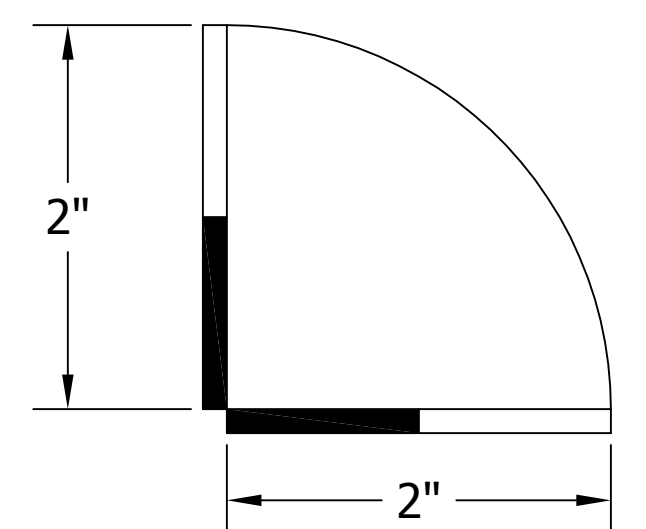

# 4006-2B TEE TOWER & C21379A RECESSED DRAINER WITH 408 FAUCETS OR 525SS FAUCETS MOUNTING TEMPLATE

**ATTENTION INSTALLERS**  
 VERIFY SCALE OF PRINT  
 BY CHECKING THESE DIMENSIONS  
 PRIOR TO INSTALLATION OF BEER HEAD  
 (EACH SIDE SHOULD MEASURE  
 EXACTLY 2.00 INCHES)