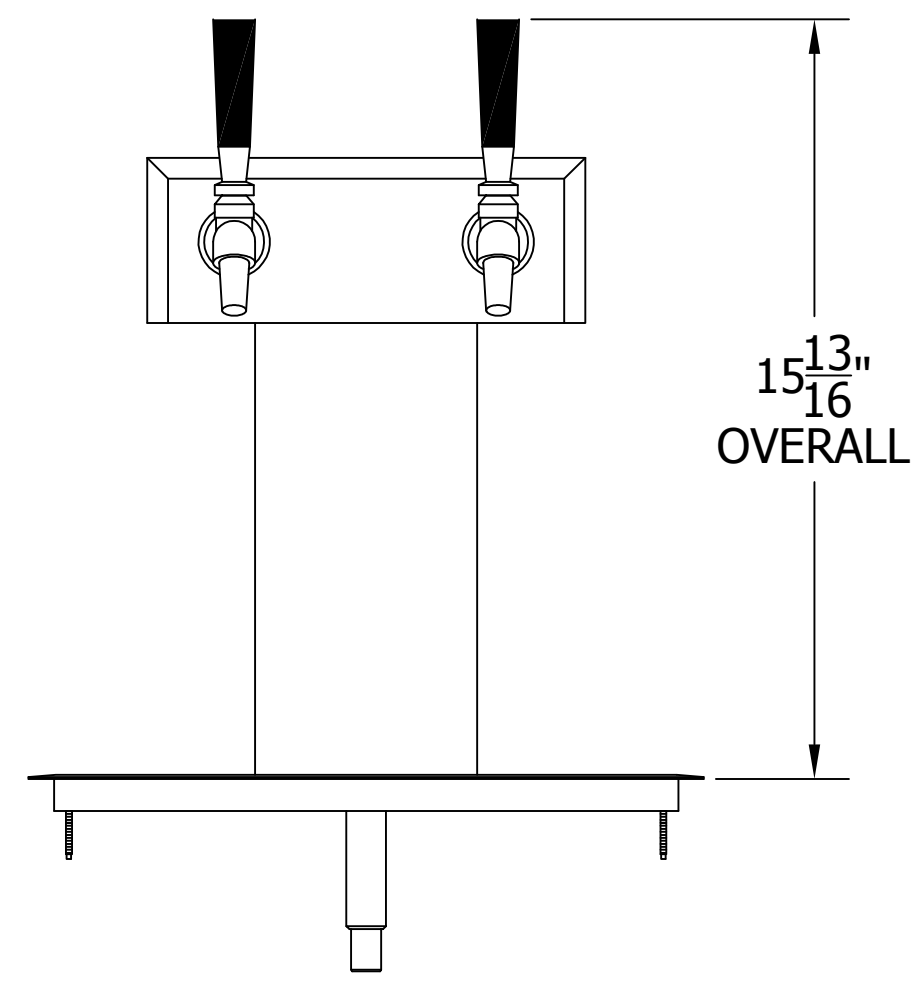

# 4006-2B TEE TOWER & C21379A RECESSED DRAINER WITH 408 FAUCETS OR 525SS FAUCETS MOUNTING TEMPLATE

**ATTENTION INSTALLERS**  
 VERIFY SCALE OF PRINT  
 BY CHECKING THESE DIMENSIONS  
 PRIOR TO INSTALLATION OF BEER HEAD  
 (EACH SIDE SHOULD MEASURE  
 EXACTLY 2.00 INCHES)