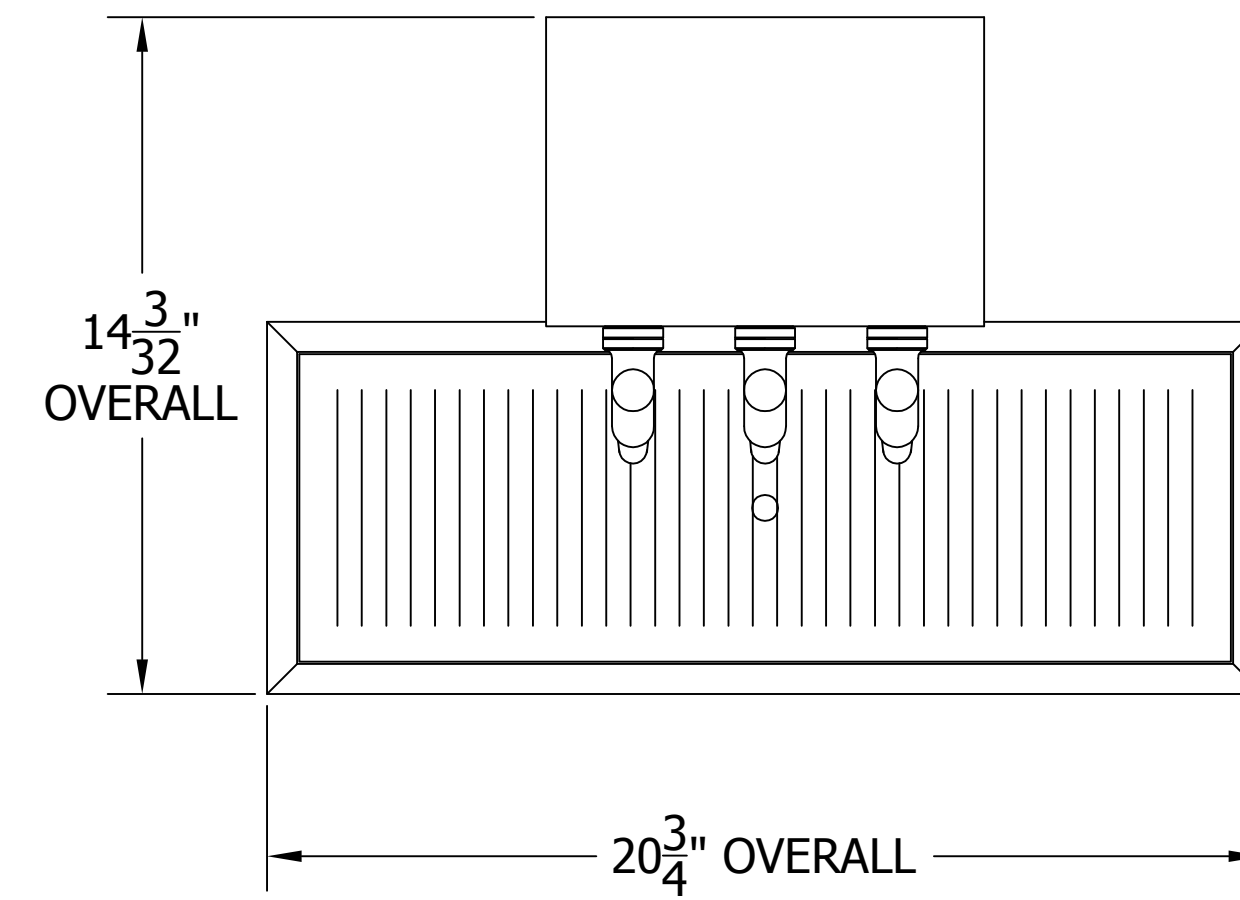

# 4006-3B TEE TOWER & C18645A TOP MOUNTED DRAINER WITH 408 FAUCETS OR 525SS FAUCETS MOUNTING TEMPLATE

**ATTENTION INSTALLERS**  
VERIFY SCALE OF PRINT  
BY CHECKING THESE DIMENSIONS  
PRIOR TO INSTALLATION OF BEER HEAD  
(EACH SIDE SHOULD MEASURE  
EXACTLY 2.00 INCHES)