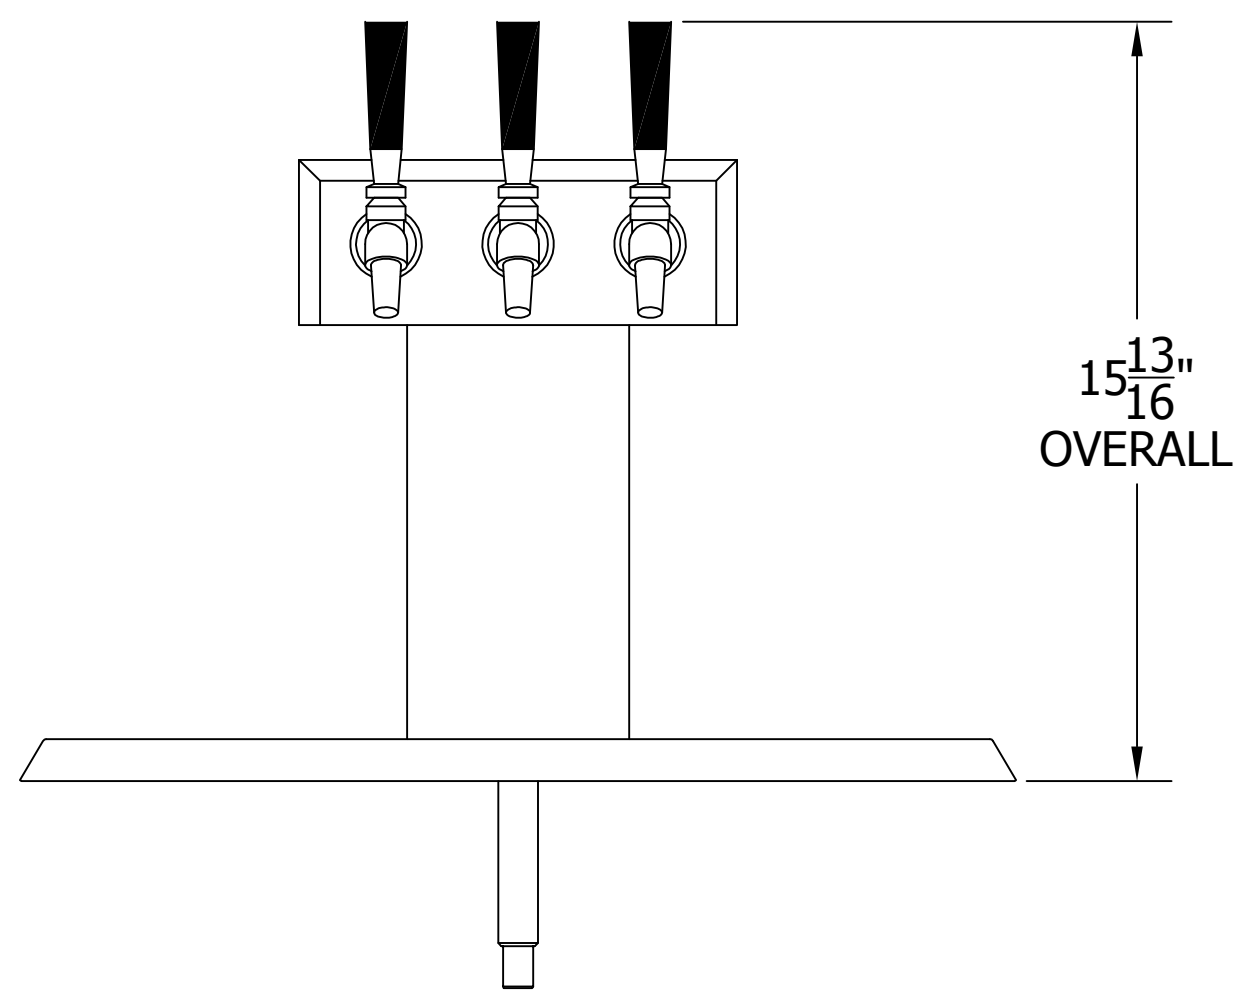

# 4006-3B TEE TOWER & C18645A TOP MOUNTED DRAINER WITH 408 FAUCETS OR 525SS FAUCETS MOUNTING TEMPLATE

**ATTENTION INSTALLERS**  
VERIFY SCALE OF PRINT  
BY CHECKING THESE DIMENSIONS  
PRIOR TO INSTALLATION OF BEER HEAD  
(EACH SIDE SHOULD MEASURE  
EXACTLY 2.00 INCHES)