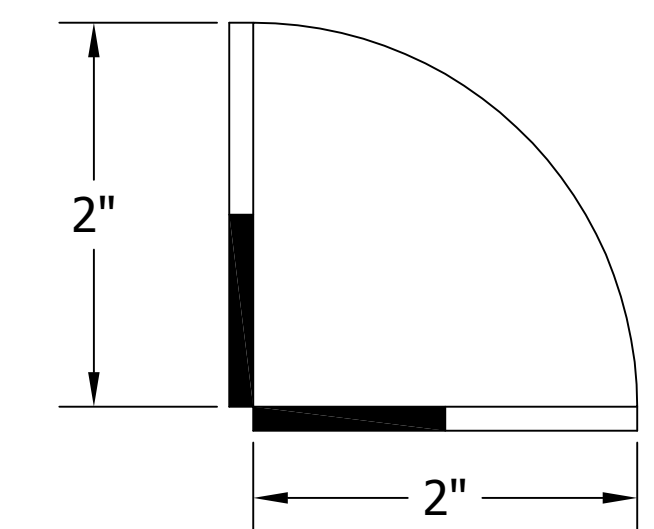

# 4006-3B TEE TOWER & C18645A TOP MOUNTED DRAINER WITH 408 FAUCETS OR 525SS FAUCETS MOUNTING TEMPLATE

**ATTENTION INSTALLERS**  
VERIFY SCALE OF PRINT  
BY CHECKING THESE DIMENSIONS  
PRIOR TO INSTALLATION OF BEER HEAD  
(EACH SIDE SHOULD MEASURE  
EXACTLY 2.00 INCHES)