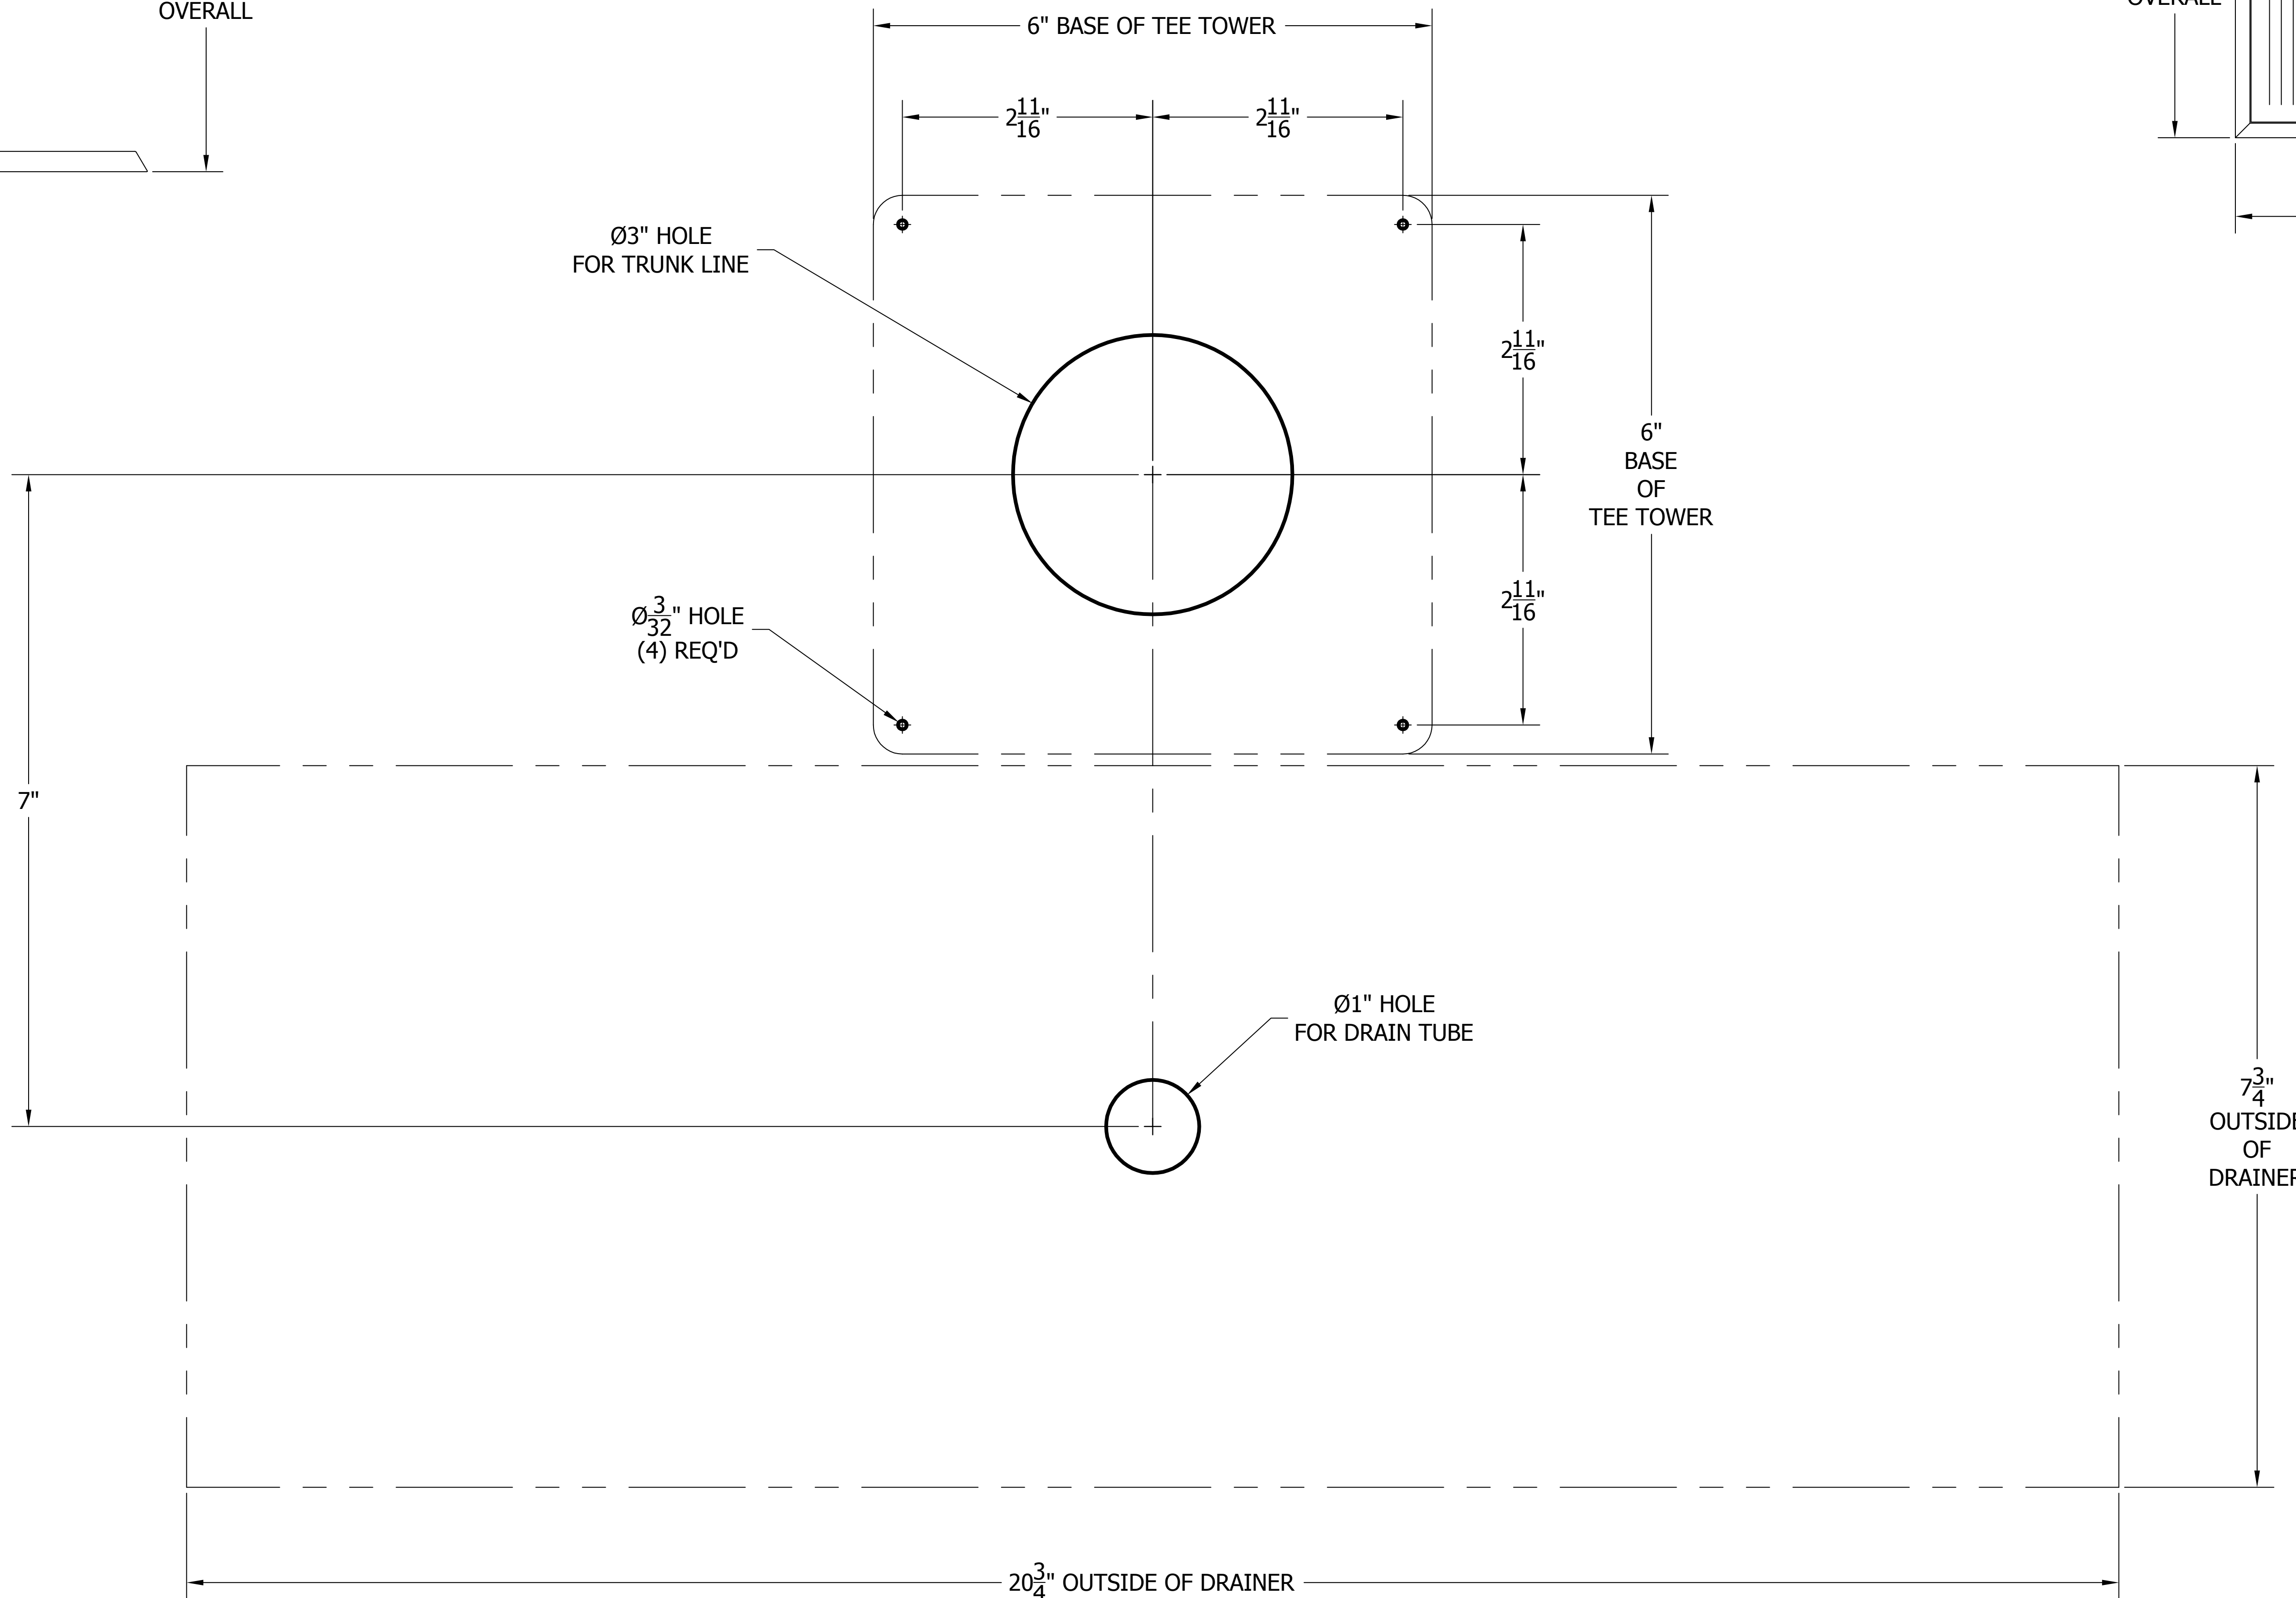

# 4006-3B TEE TOWER & C18645A TOP MOUNTED DRAINER WITH 408 FAUCETS OR 525SS FAUCETS MOUNTING TEMPLATE

**ATTENTION INSTALLERS**  
VERIFY SCALE OF PRINT  
BY CHECKING THESE DIMENSIONS  
PRIOR TO INSTALLATION OF BEER HEAD  
(EACH SIDE SHOULD MEASURE  
EXACTLY 2.00 INCHES)