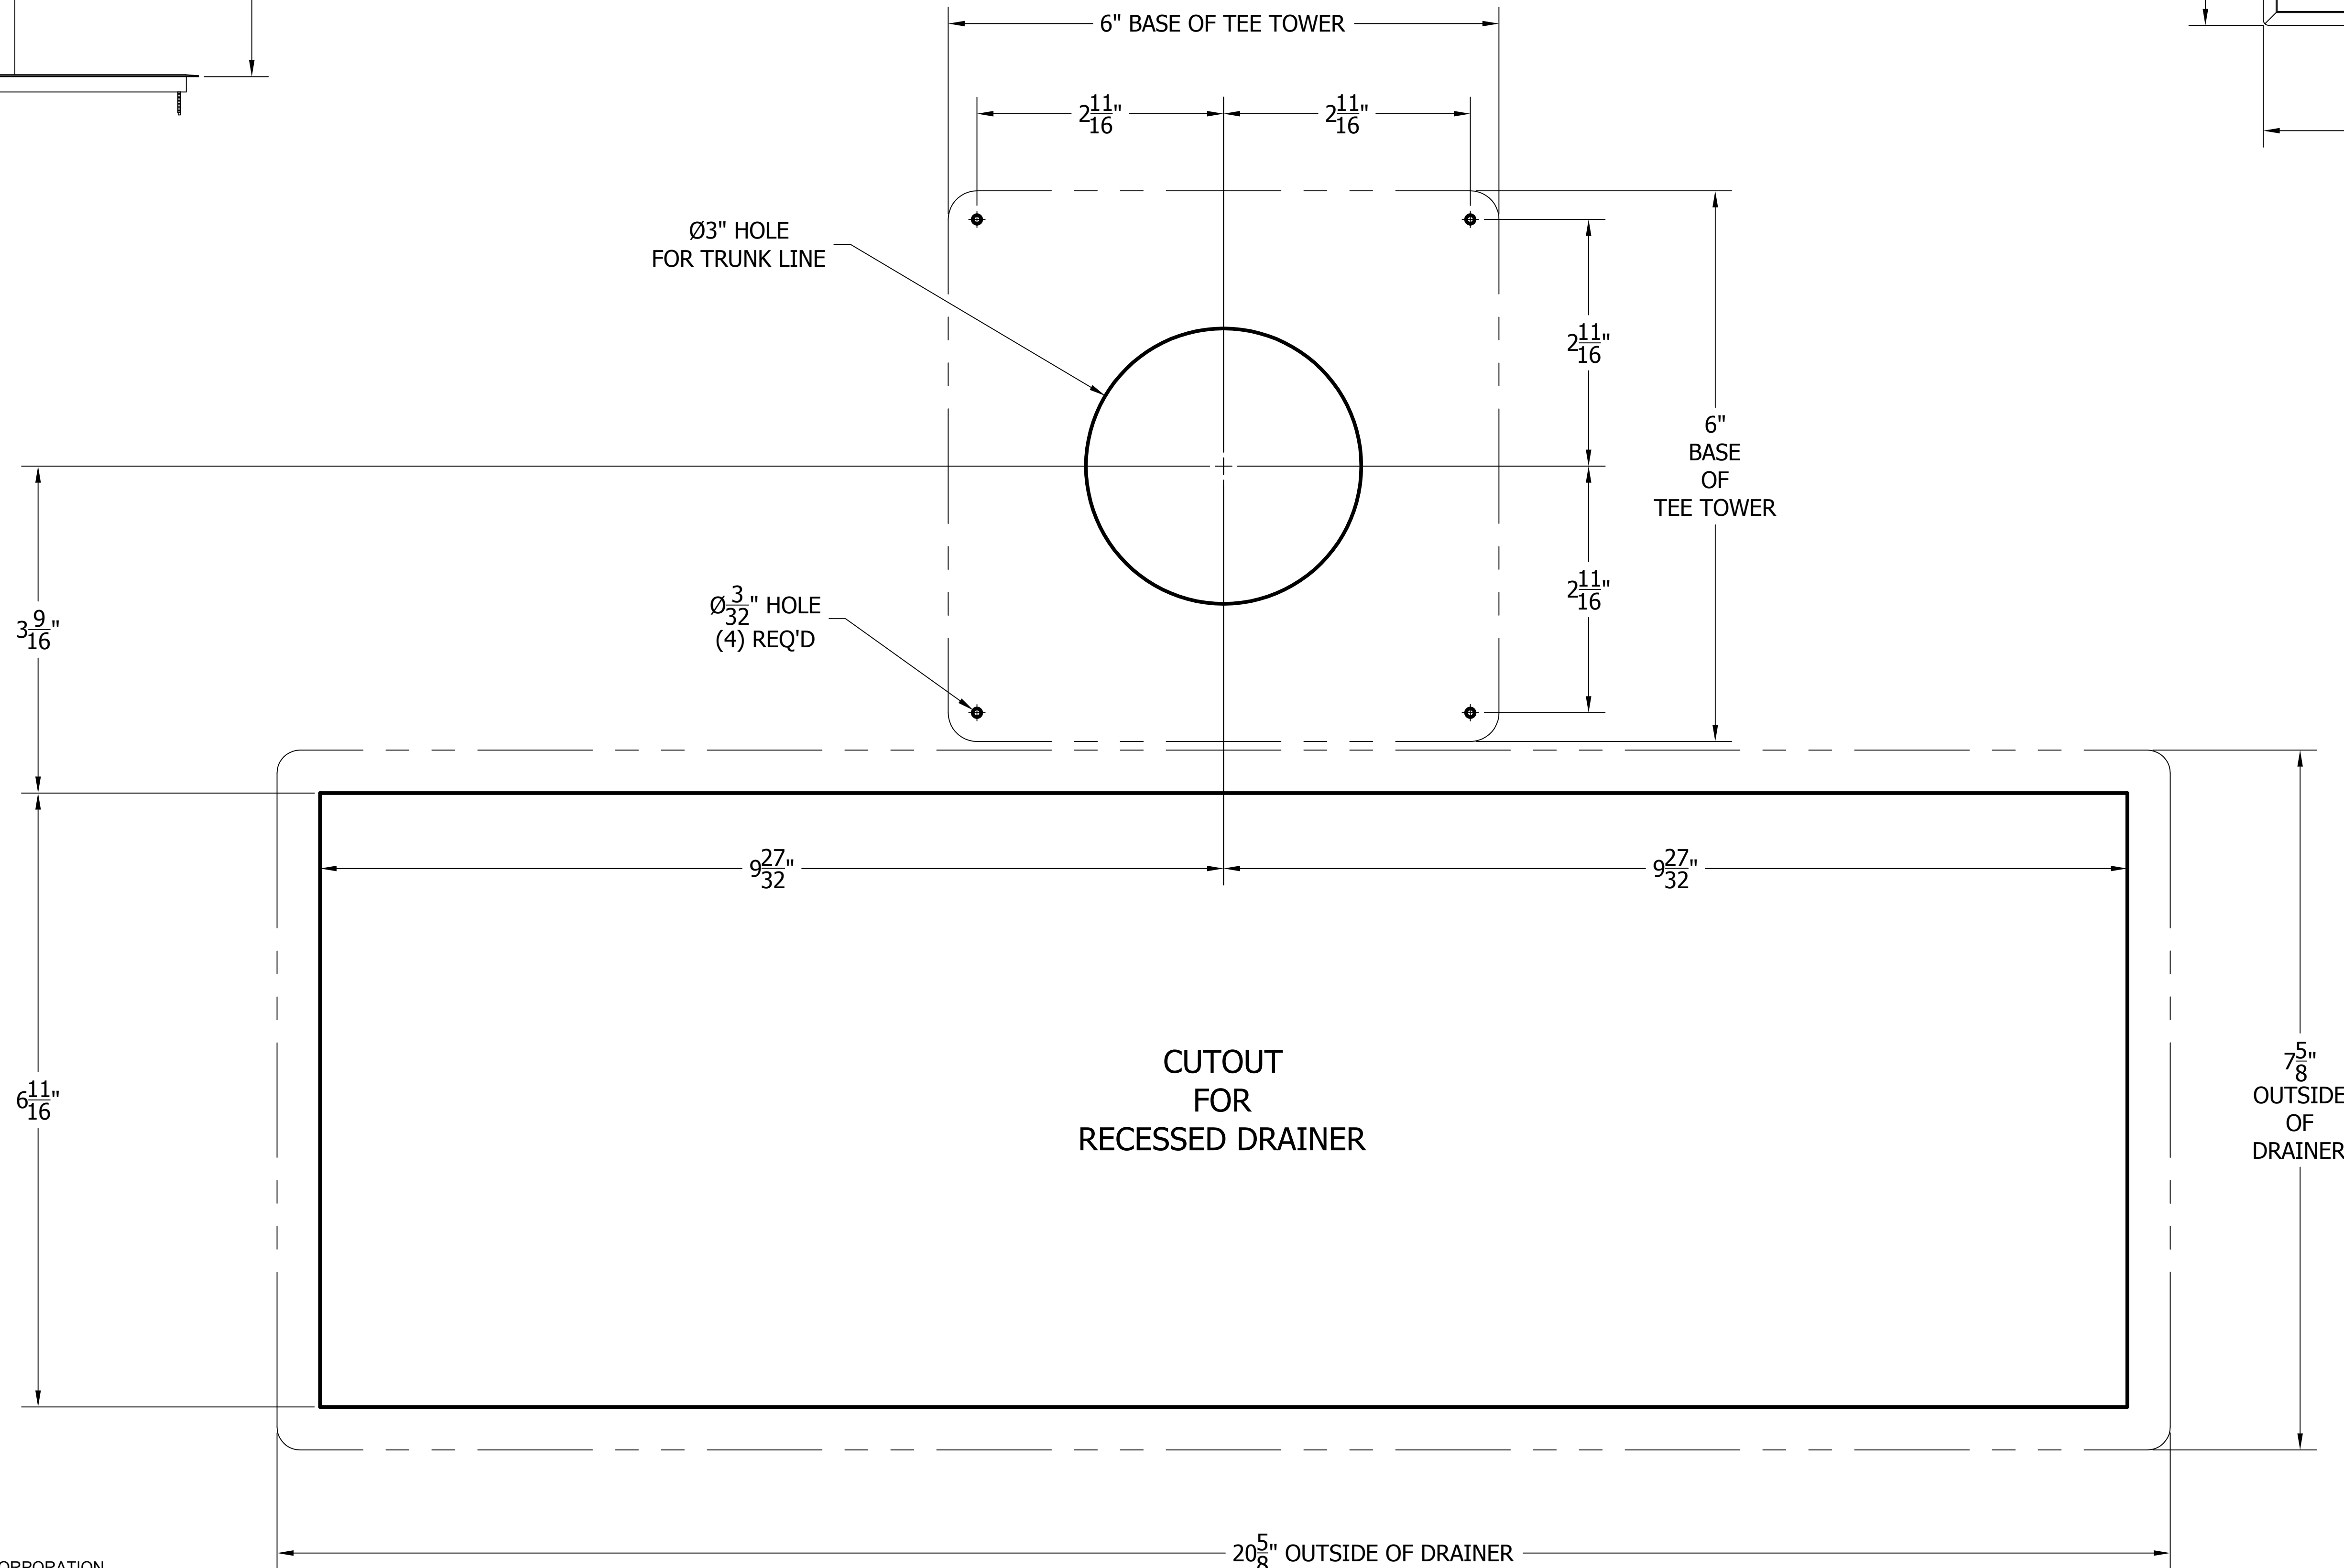

4006-4B TEE TOWER & C32257 RECESSED DRAINER WITH 408 FAUCETS OR 525SS FAUCETS MOUNTING TEMPLATE

ATTENTION INSTALLERS
 VERIFY SCALE OF PRINT
 BY CHECKING THESE DIMENSIONS
 PRIOR TO INSTALLATION OF BEER HEAD
 (EACH SIDE SHOULD MEASURE
 EXACTLY 2.00 INCHES)