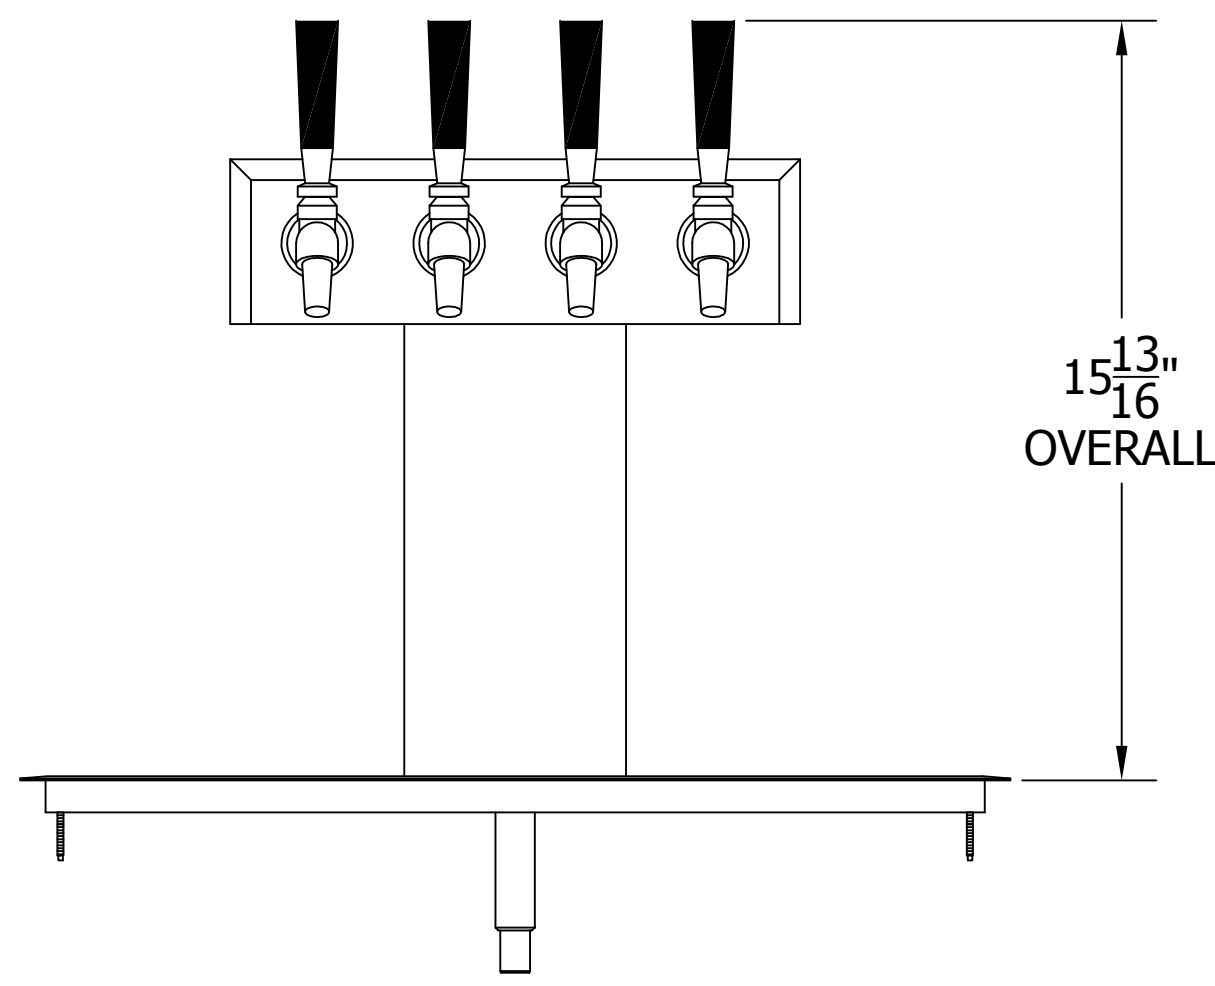

4006-4B TEE TOWER & C32257 RECESSED DRAINER WITH 408 FAUCETS OR 525SS FAUCETS MOUNTING TEMPLATE

ATTENTION INSTALLERS
 VERIFY SCALE OF PRINT
 BY CHECKING THESE DIMENSIONS
 PRIOR TO INSTALLATION OF BEER HEAD
 (EACH SIDE SHOULD MEASURE
 EXACTLY 2.00 INCHES)