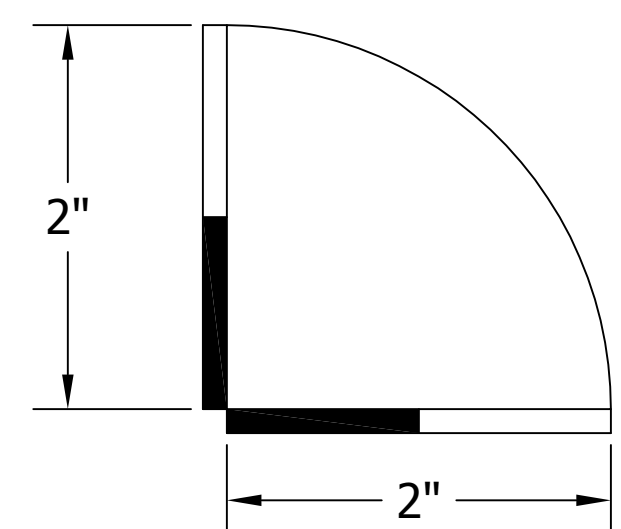

4006-4B TEE TOWER & C32257 RECESSED DRAINER WITH 408 FAUCETS OR 525SS FAUCETS MOUNTING TEMPLATE

ATTENTION INSTALLERS
 VERIFY SCALE OF PRINT
 BY CHECKING THESE DIMENSIONS
 PRIOR TO INSTALLATION OF BEER HEAD
 (EACH SIDE SHOULD MEASURE
 EXACTLY 2.00 INCHES)