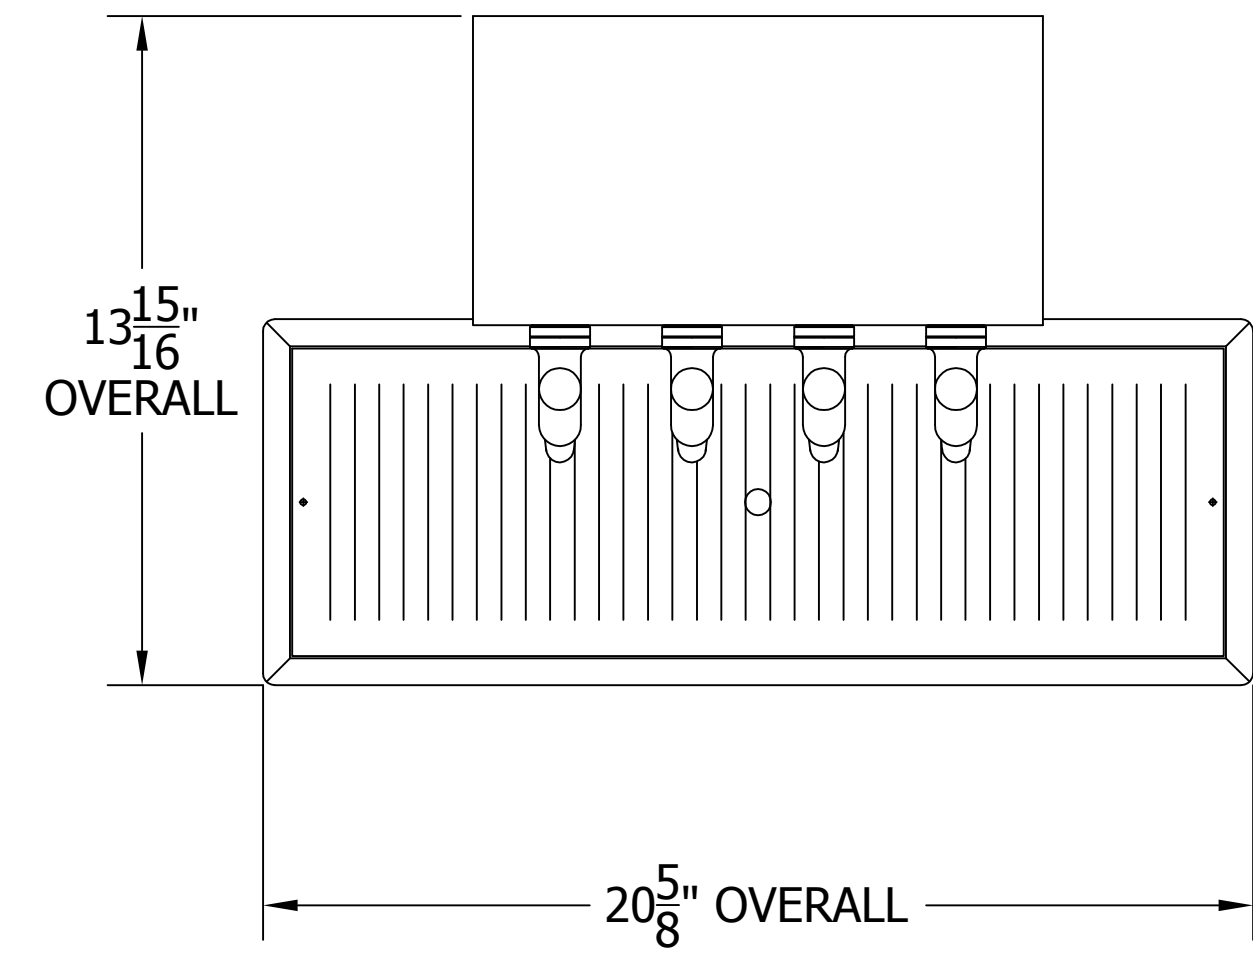

4006-4B TEE TOWER & C32257 RECESSED DRAINER WITH 408 FAUCETS OR 525SS FAUCETS MOUNTING TEMPLATE

ATTENTION INSTALLERS
 VERIFY SCALE OF PRINT
 BY CHECKING THESE DIMENSIONS
 PRIOR TO INSTALLATION OF BEER HEAD
 (EACH SIDE SHOULD MEASURE
 EXACTLY 2.00 INCHES)