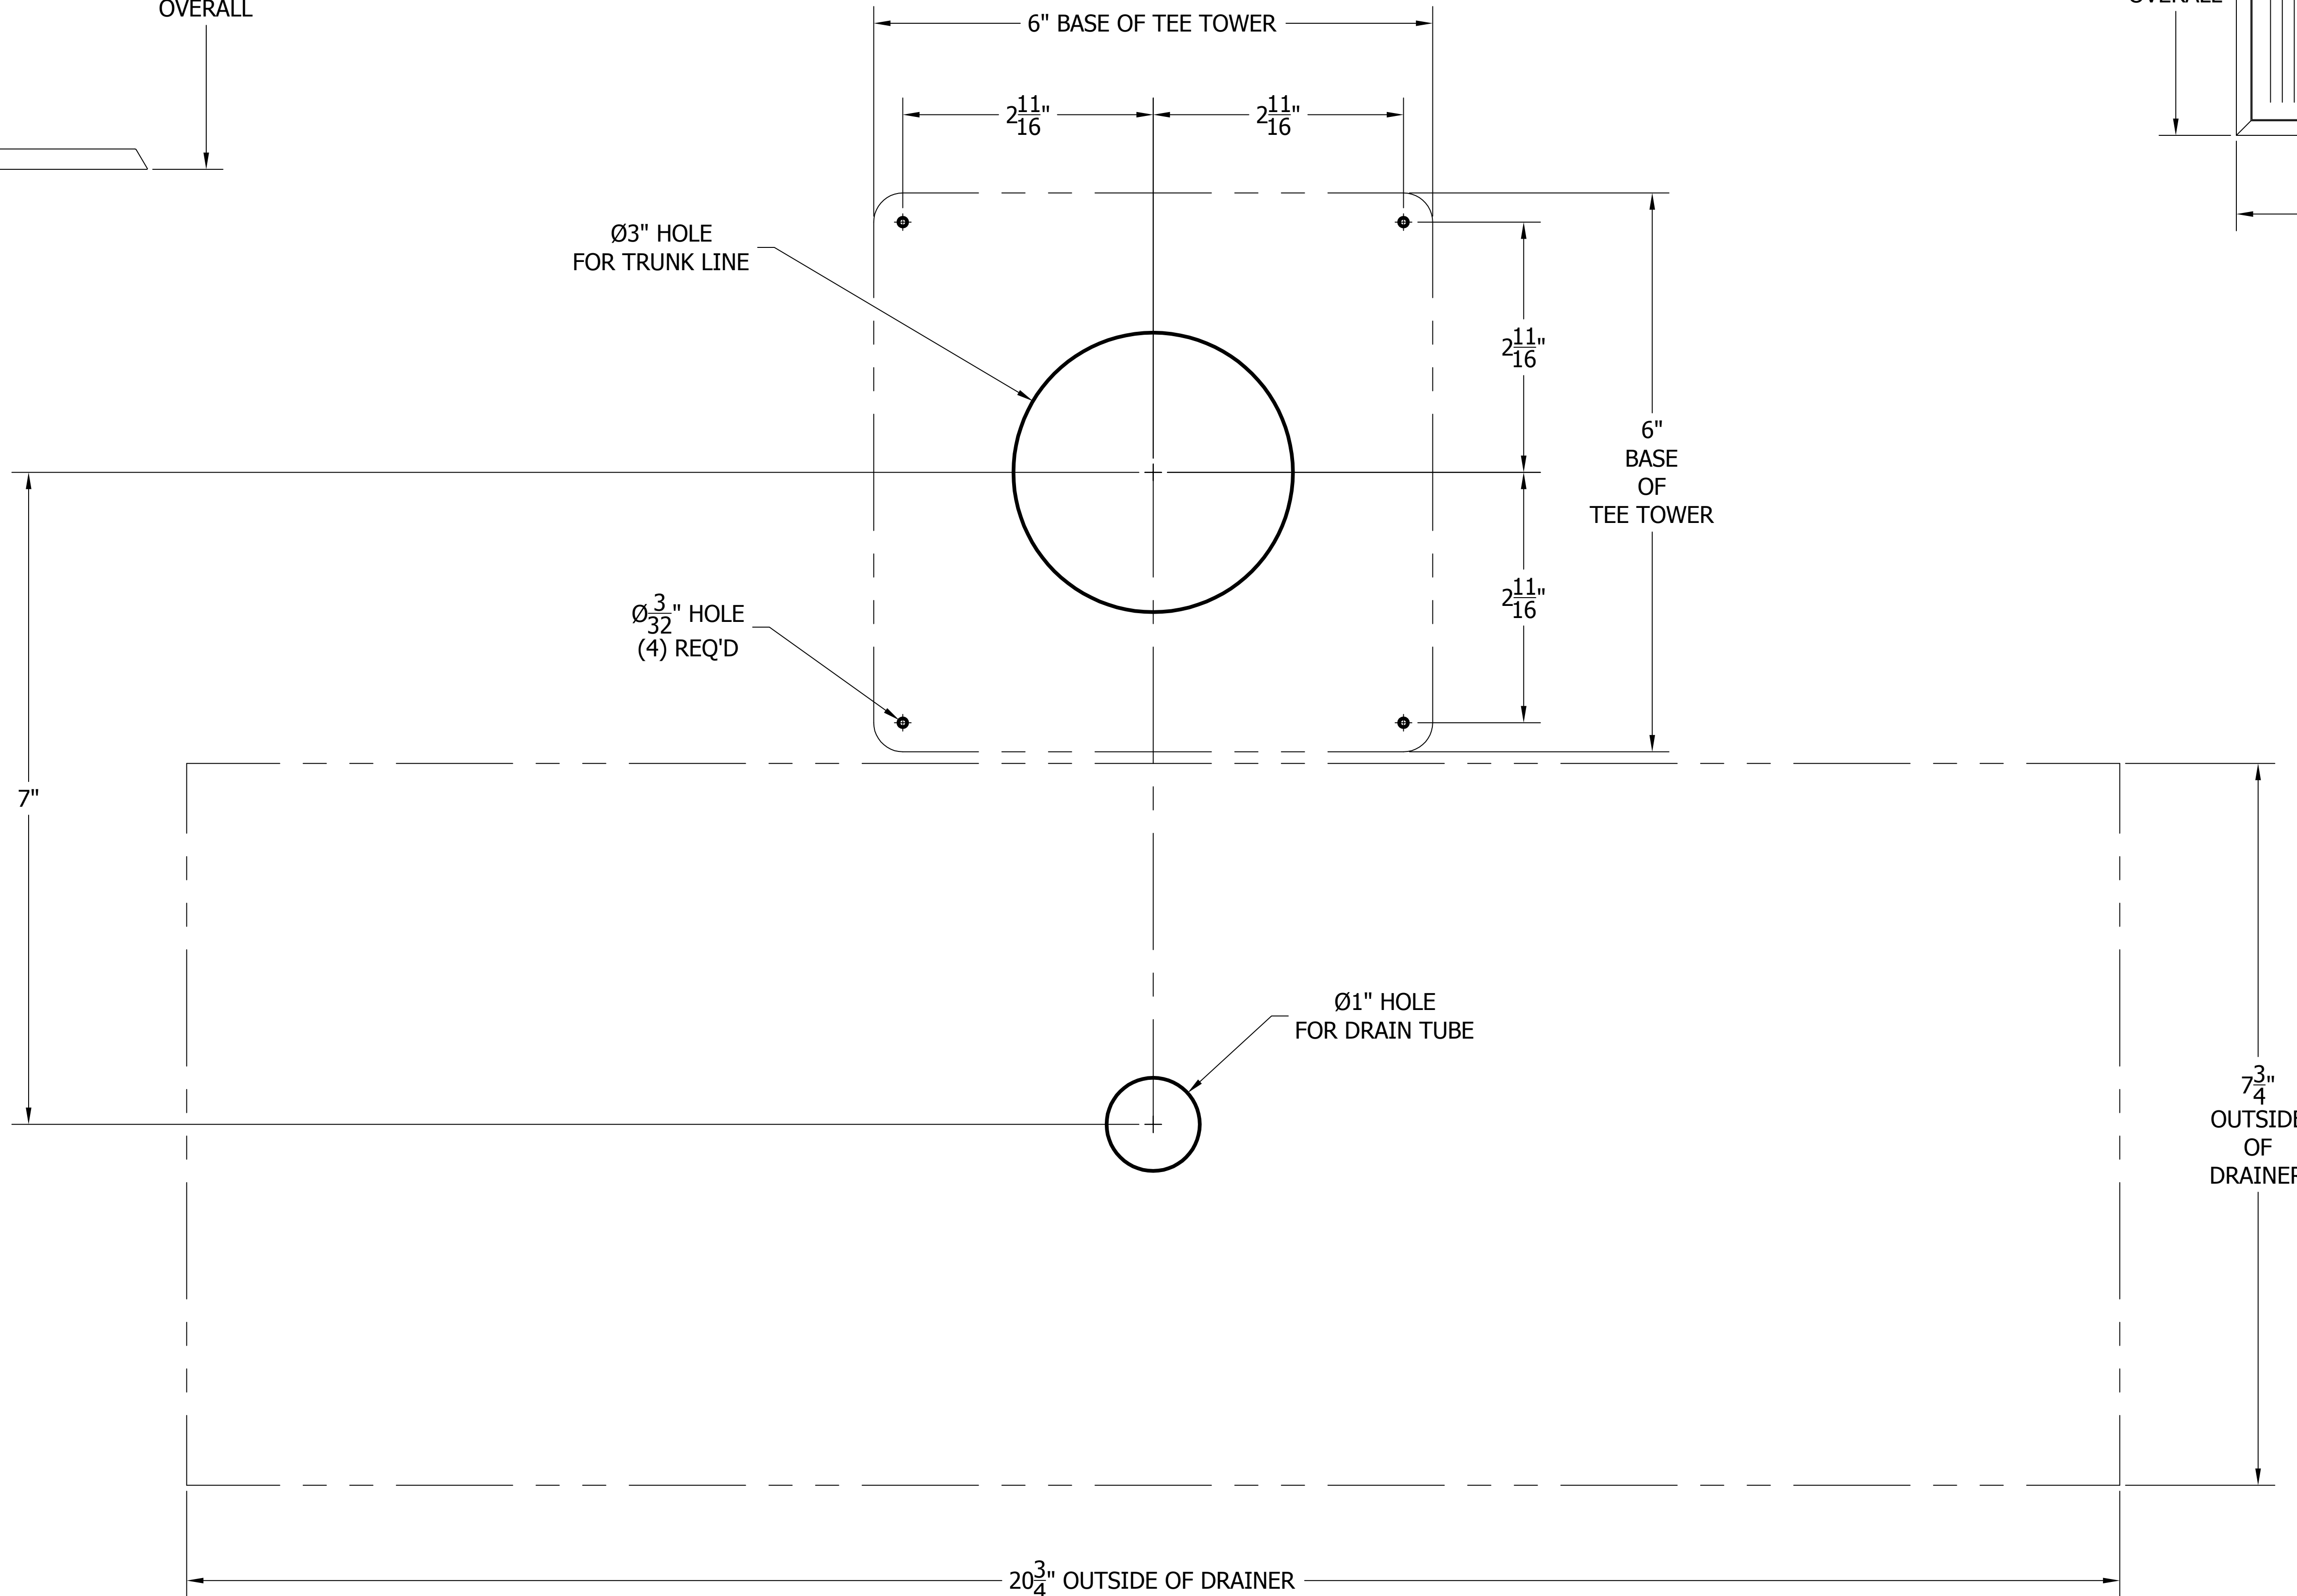

4006-5B TEE TOWER & C18645A TOP MOUNTED DRAINER WITH 408 FAUCETS OR 525SS FAUCETS MOUNTING TEMPLATE

ATTENTION INSTALLERS
VERIFY SCALE OF PRINT
BY CHECKING THESE DIMENSIONS
PRIOR TO INSTALLATION OF BEER HEAD
(EACH SIDE SHOULD MEASURE
EXACTLY 2.00 INCHES)