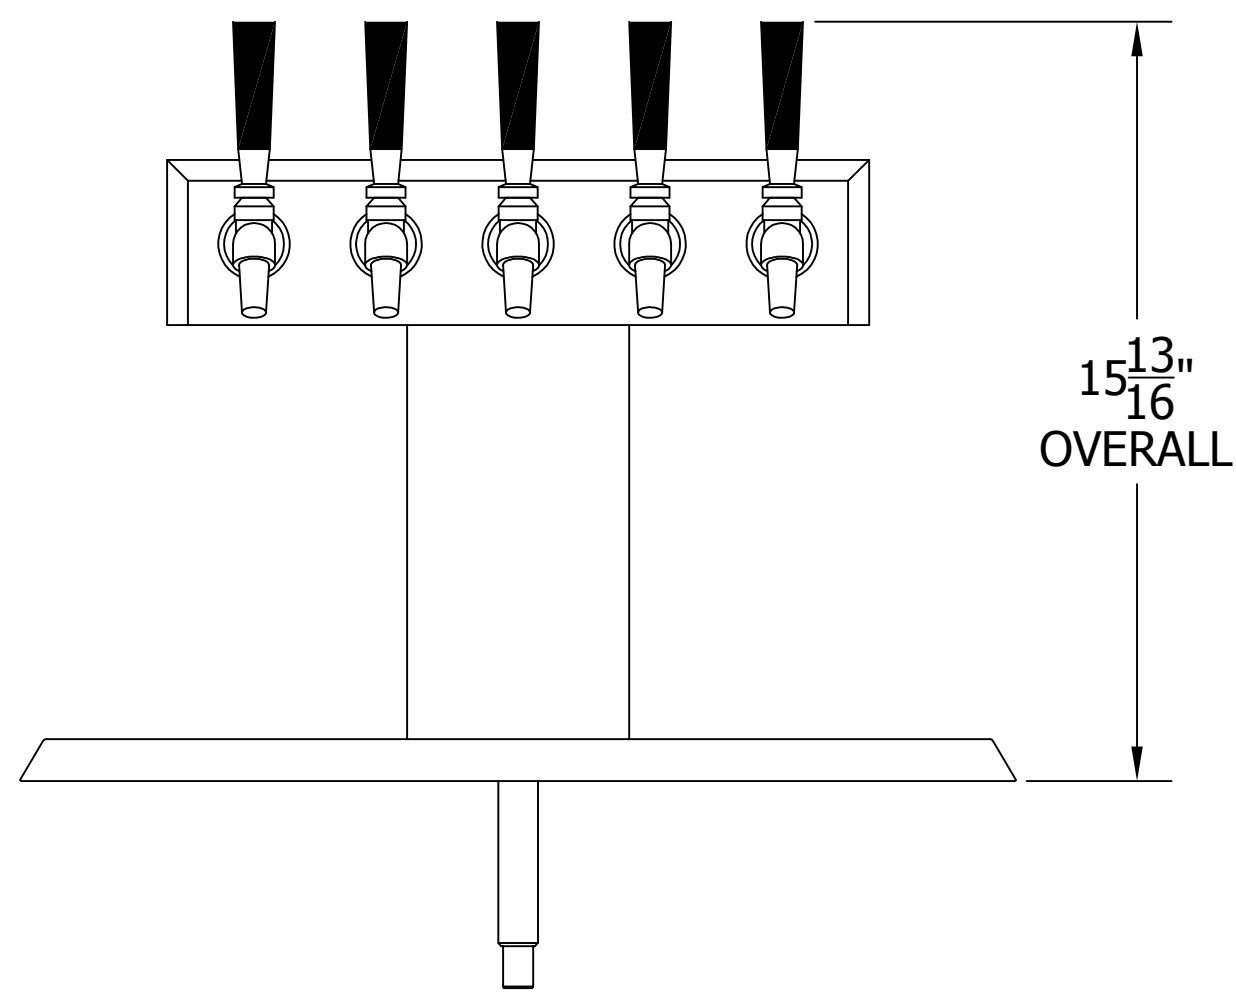

4006-5B TEE TOWER & C18645A TOP MOUNTED DRAINER WITH 408 FAUCETS OR 525SS FAUCETS MOUNTING TEMPLATE

ATTENTION INSTALLERS
VERIFY SCALE OF PRINT
BY CHECKING THESE DIMENSIONS
PRIOR TO INSTALLATION OF BEER HEAD
(EACH SIDE SHOULD MEASURE
EXACTLY 2.00 INCHES)