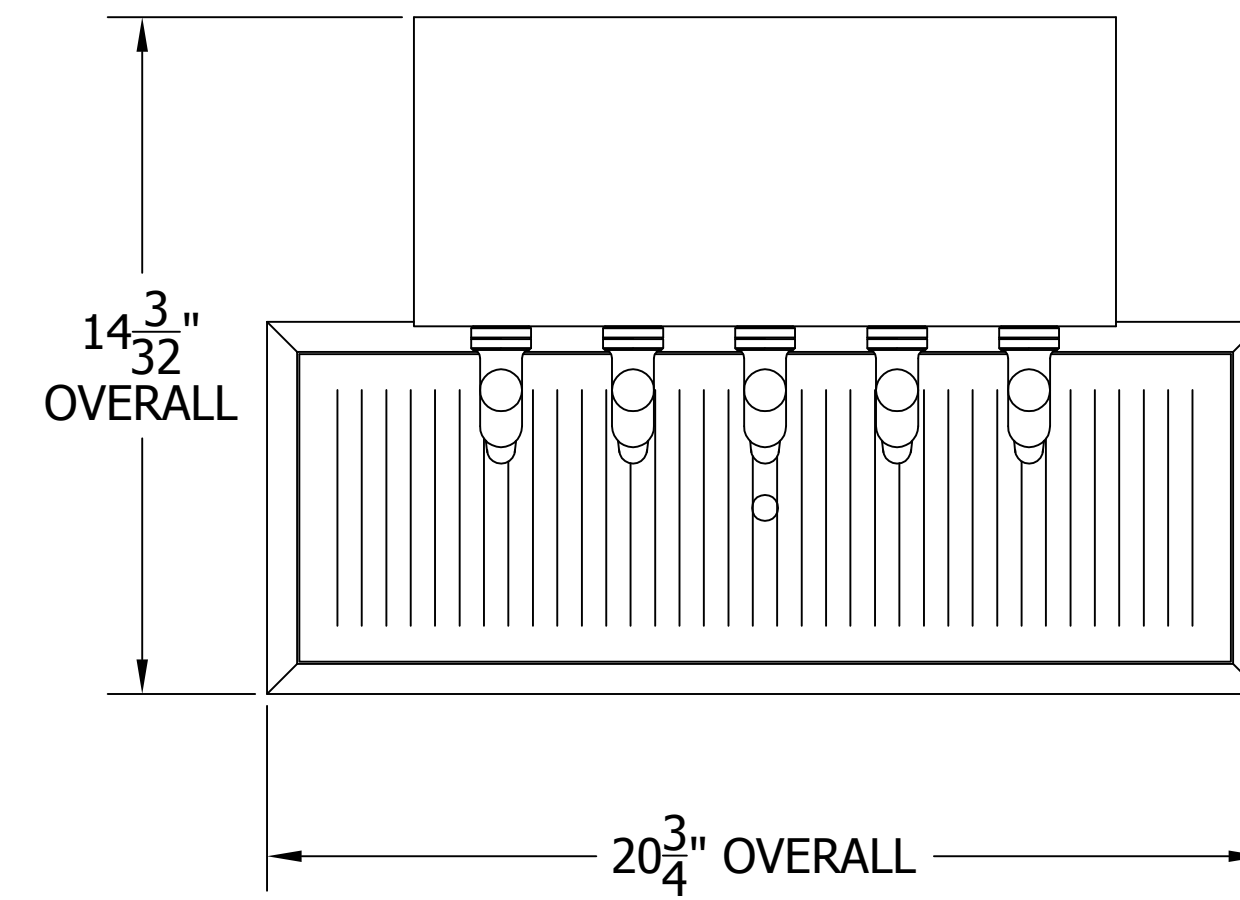

4006-5B TEE TOWER & C18645A TOP MOUNTED DRAINER WITH 408 FAUCETS OR 525SS FAUCETS MOUNTING TEMPLATE

ATTENTION INSTALLERS
VERIFY SCALE OF PRINT
BY CHECKING THESE DIMENSIONS
PRIOR TO INSTALLATION OF BEER HEAD
(EACH SIDE SHOULD MEASURE
EXACTLY 2.00 INCHES)