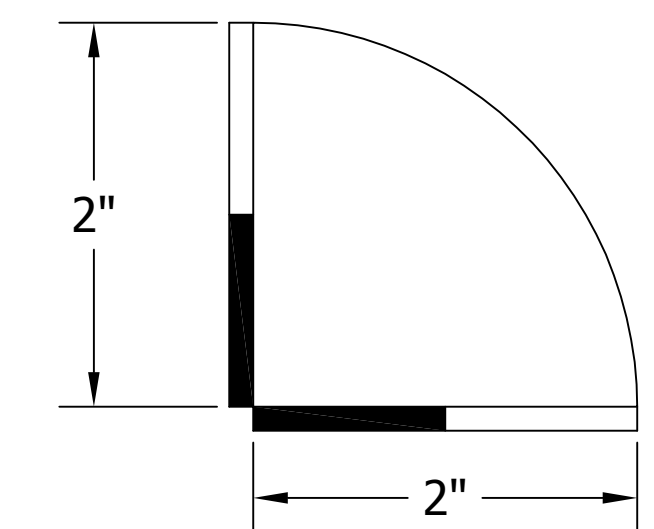

4006-5B TEE TOWER & C18645A TOP MOUNTED DRAINER WITH 408 FAUCETS OR 525SS FAUCETS MOUNTING TEMPLATE

ATTENTION INSTALLERS
VERIFY SCALE OF PRINT
BY CHECKING THESE DIMENSIONS
PRIOR TO INSTALLATION OF BEER HEAD
(EACH SIDE SHOULD MEASURE
EXACTLY 2.00 INCHES)