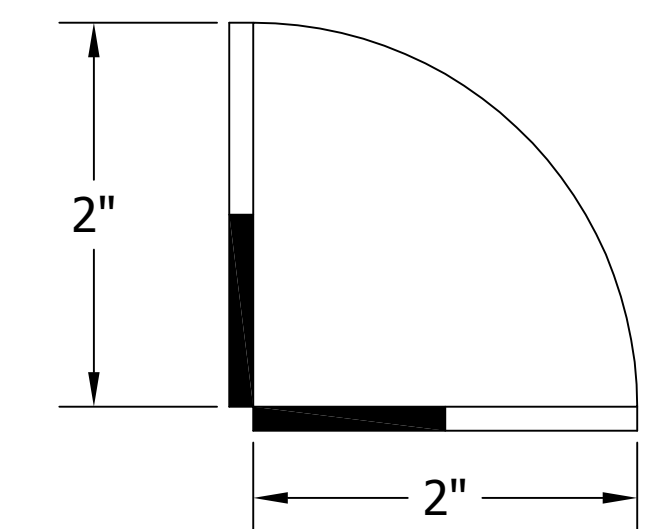

4006-6B TEE TOWER & C18645A TOP MOUNTED DRAINER WITH 408 FAUCETS OR 525SS FAUCETS MOUNTING TEMPLATE

ATTENTION INSTALLERS
 VERIFY SCALE OF PRINT
 BY CHECKING THESE DIMENSIONS
 PRIOR TO INSTALLATION OF BEER HEAD
 (EACH SIDE SHOULD MEASURE
 EXACTLY 2.00 INCHES)