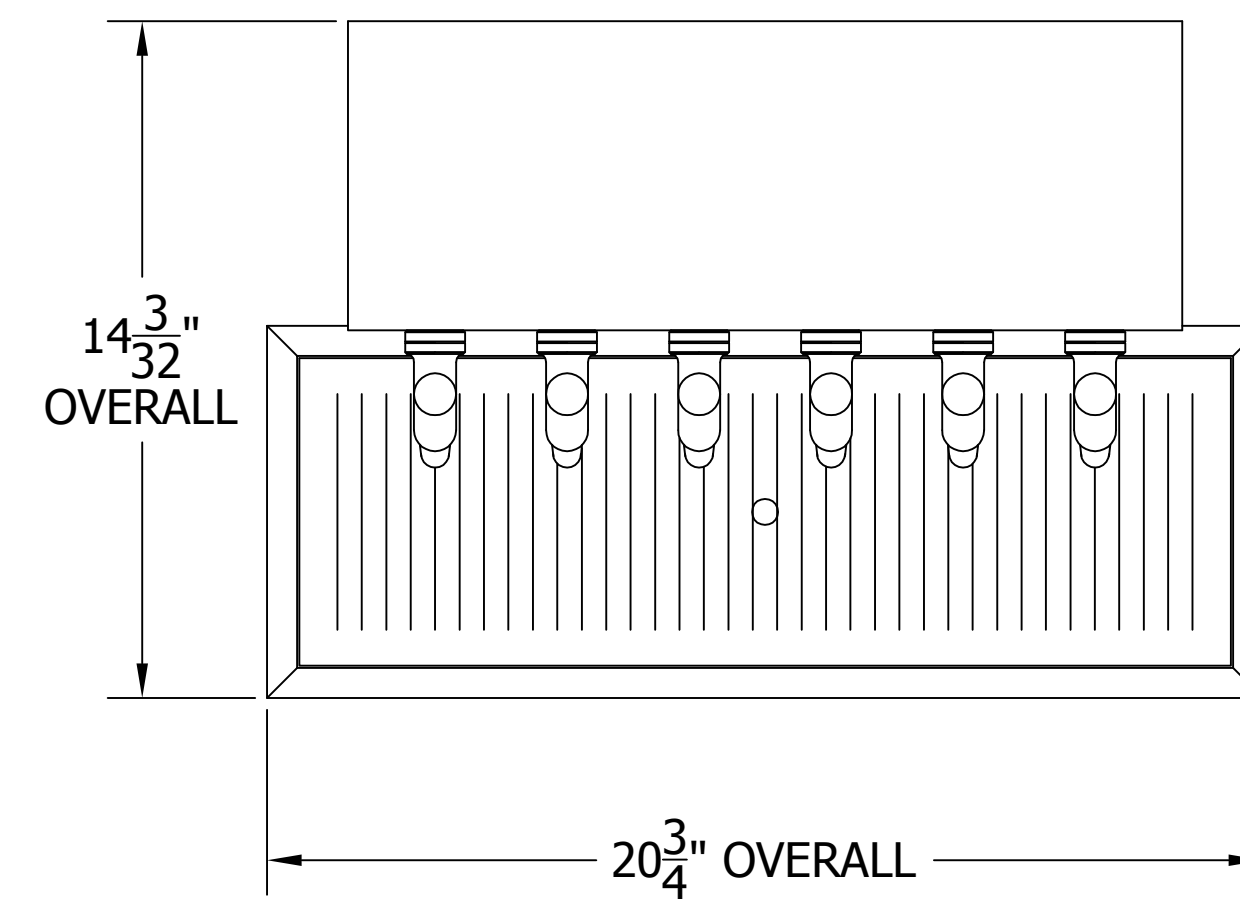

4006-6B TEE TOWER & C18645A TOP MOUNTED DRAINER WITH 408 FAUCETS OR 525SS FAUCETS MOUNTING TEMPLATE

ATTENTION INSTALLERS
 VERIFY SCALE OF PRINT
 BY CHECKING THESE DIMENSIONS
 PRIOR TO INSTALLATION OF BEER HEAD
 (EACH SIDE SHOULD MEASURE
 EXACTLY 2.00 INCHES)