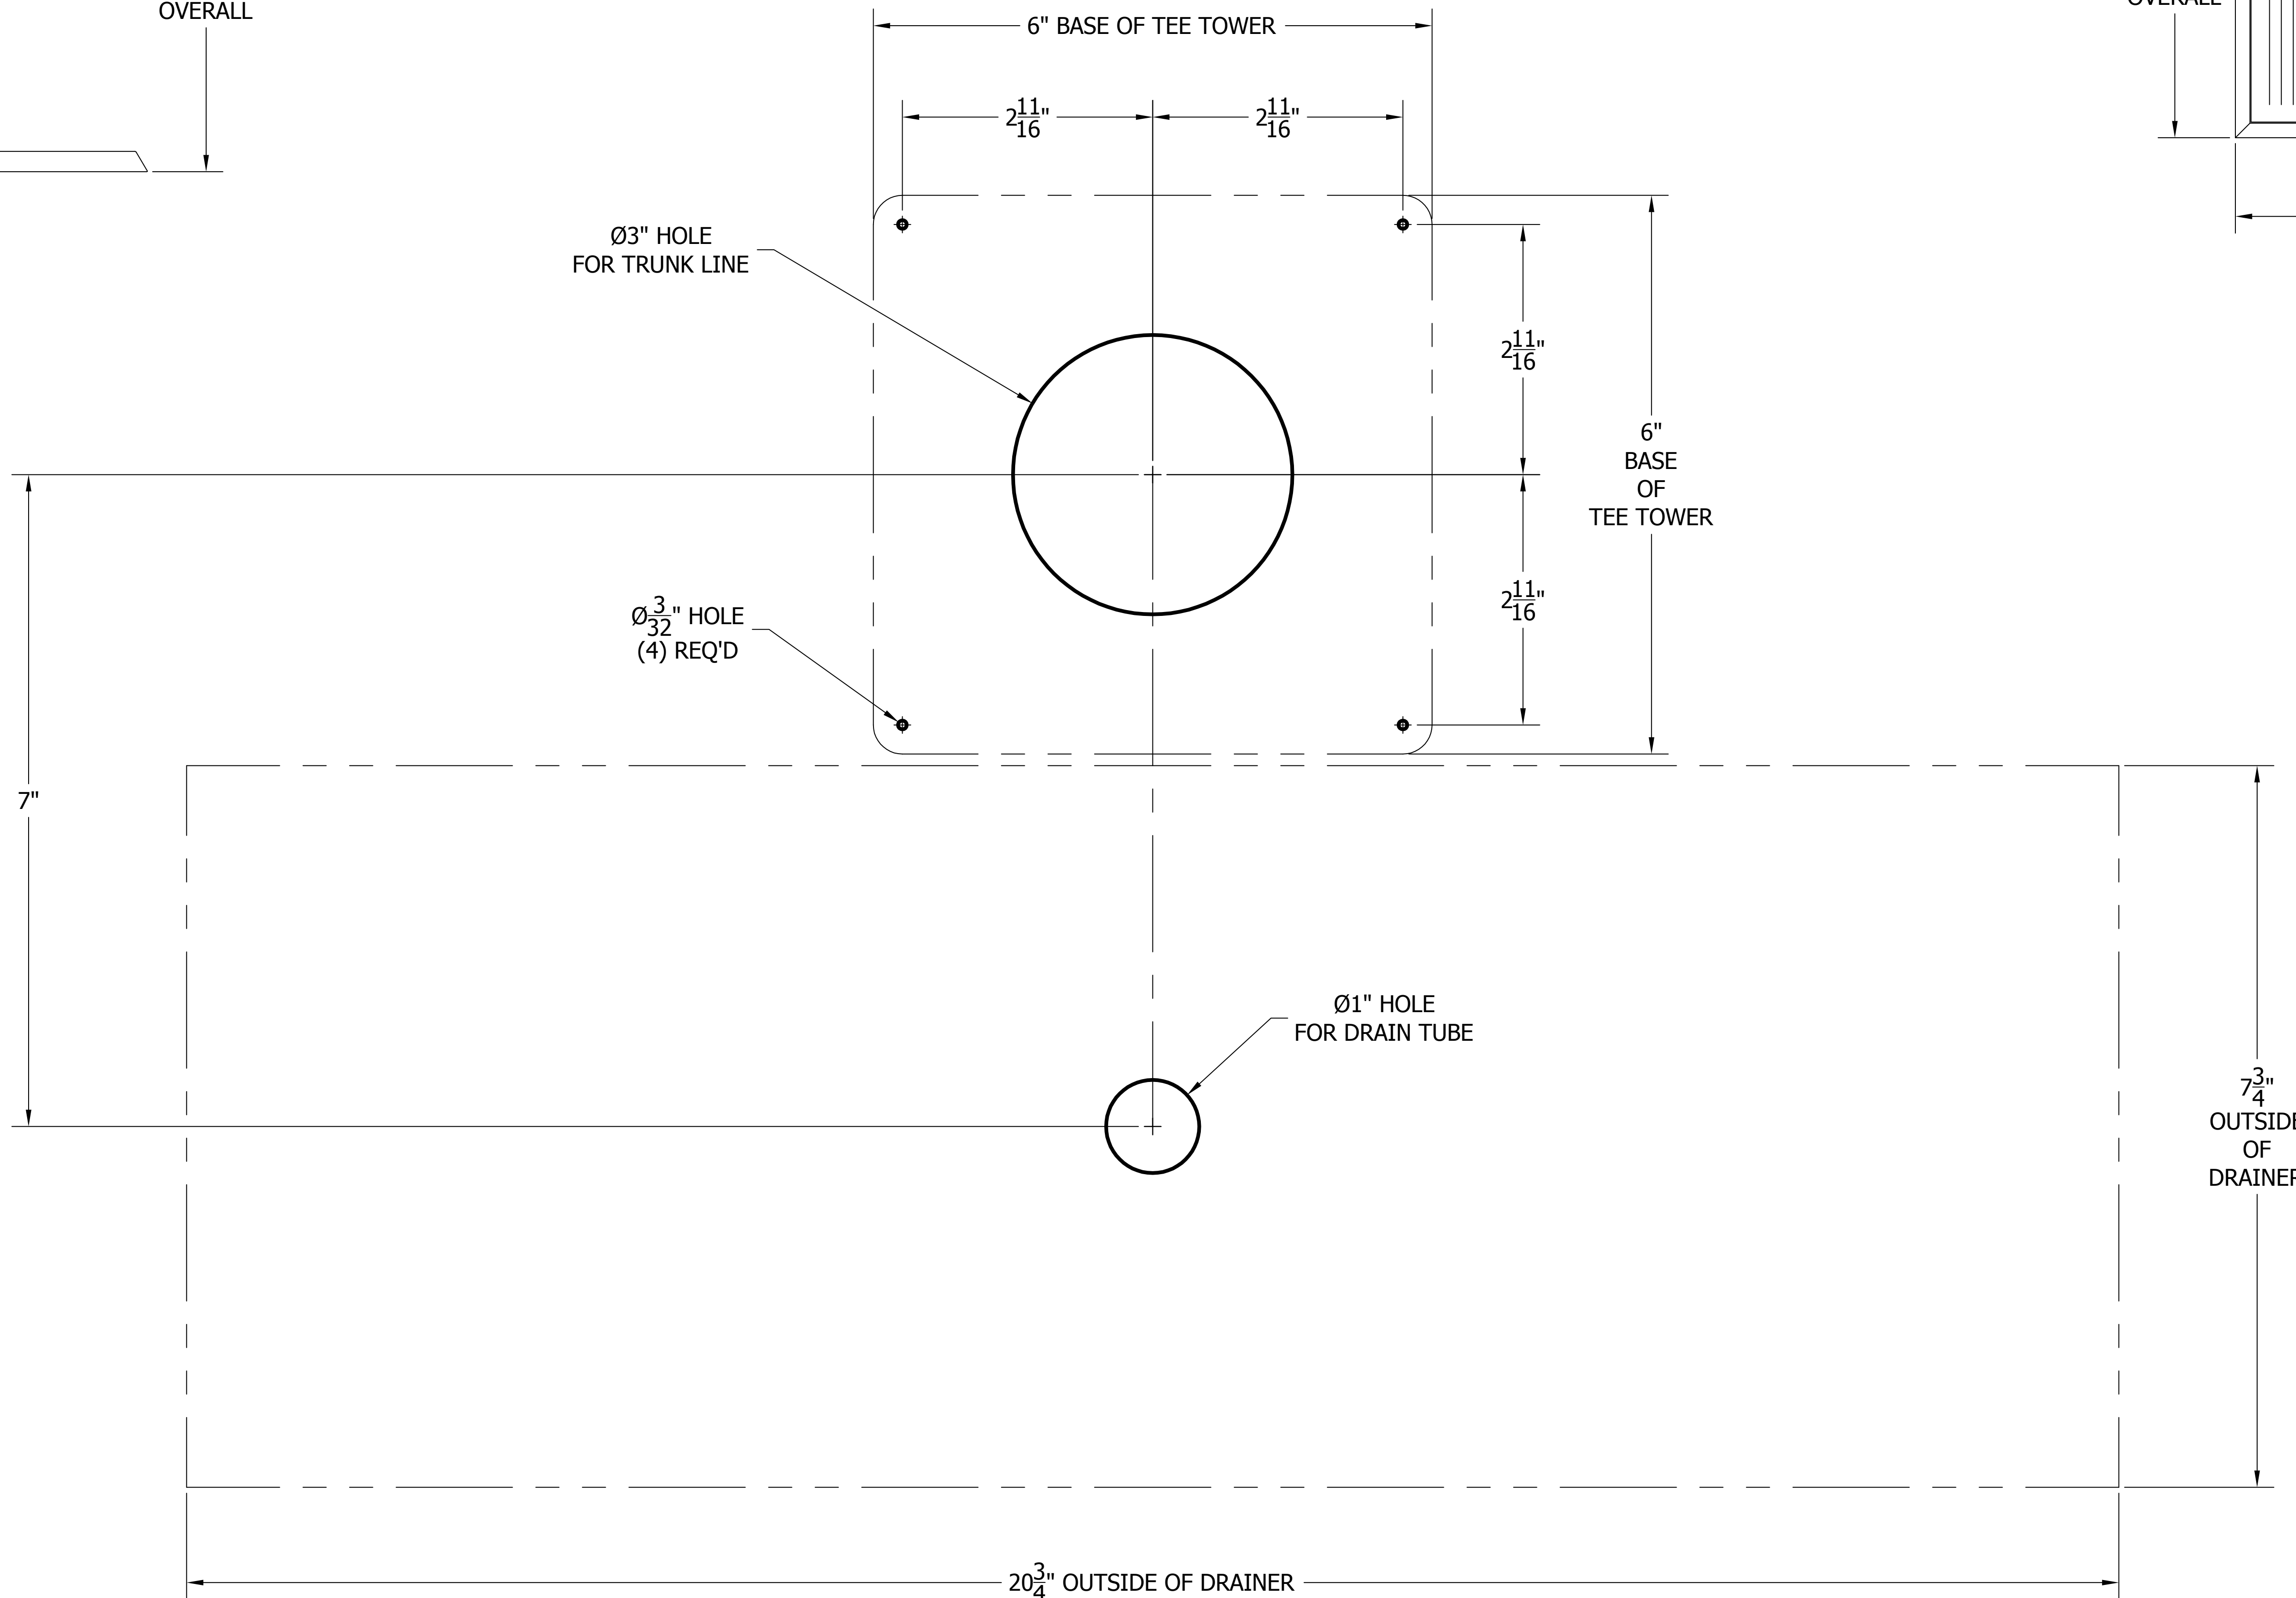

4006-6B TEE TOWER & C18645A TOP MOUNTED DRAINER WITH 408 FAUCETS OR 525SS FAUCETS MOUNTING TEMPLATE

ATTENTION INSTALLERS
 VERIFY SCALE OF PRINT
 BY CHECKING THESE DIMENSIONS
 PRIOR TO INSTALLATION OF BEER HEAD
 (EACH SIDE SHOULD MEASURE
 EXACTLY 2.00 INCHES)