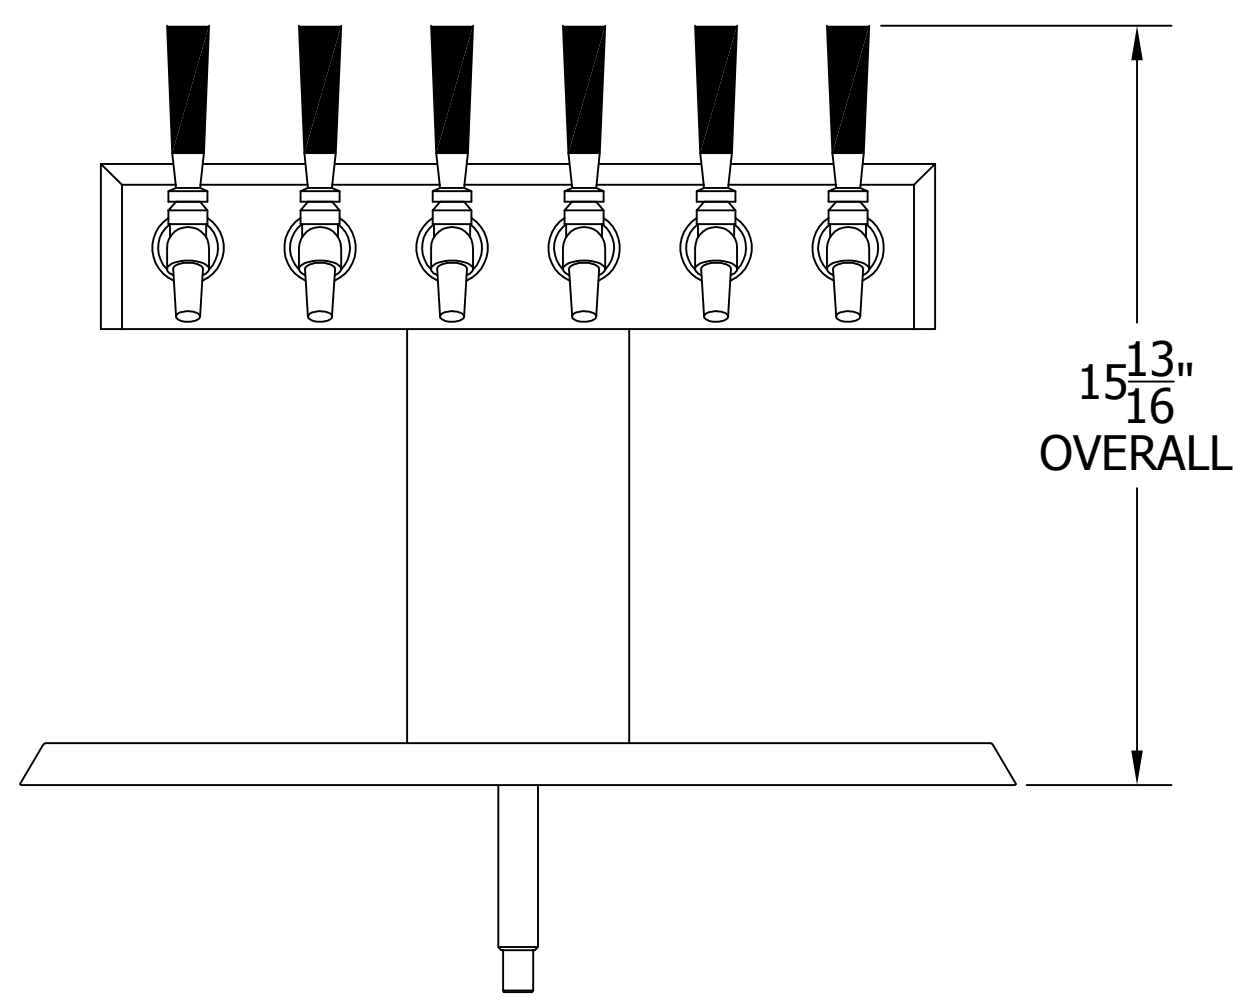

4006-6B TEE TOWER & C18645A TOP MOUNTED DRAINER WITH 408 FAUCETS OR 525SS FAUCETS MOUNTING TEMPLATE

ATTENTION INSTALLERS
 VERIFY SCALE OF PRINT
 BY CHECKING THESE DIMENSIONS
 PRIOR TO INSTALLATION OF BEER HEAD
 (EACH SIDE SHOULD MEASURE
 EXACTLY 2.00 INCHES)