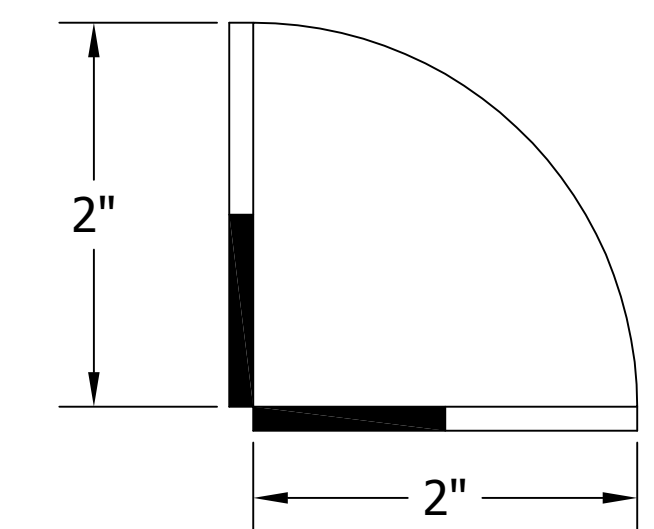

4006-7B TEE TOWER & C18645A TOP MOUNTED DRAINER WITH 408 FAUCETS OR 525SS FAUCETS MOUNTING TEMPLATE

ATTENTION INSTALLERS
VERIFY SCALE OF PRINT
BY CHECKING THESE DIMENSIONS
PRIOR TO INSTALLATION OF BEER HEAD
(EACH SIDE SHOULD MEASURE
EXACTLY 2.00 INCHES)