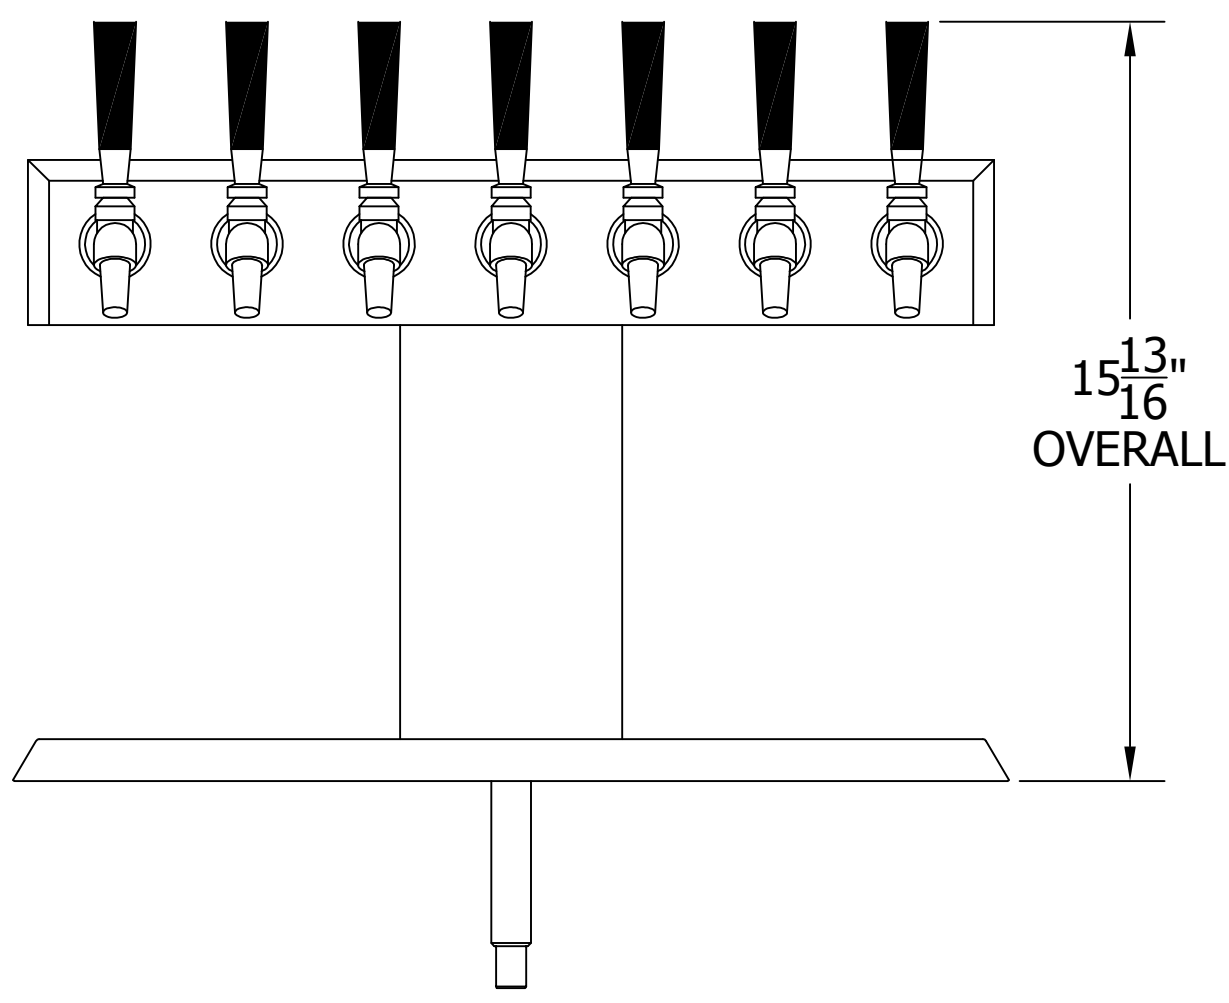

4006-7B TEE TOWER & C18645A TOP MOUNTED DRAINER WITH 408 FAUCETS OR 525SS FAUCETS MOUNTING TEMPLATE

ATTENTION INSTALLERS
VERIFY SCALE OF PRINT
BY CHECKING THESE DIMENSIONS
PRIOR TO INSTALLATION OF BEER HEAD
(EACH SIDE SHOULD MEASURE
EXACTLY 2.00 INCHES)