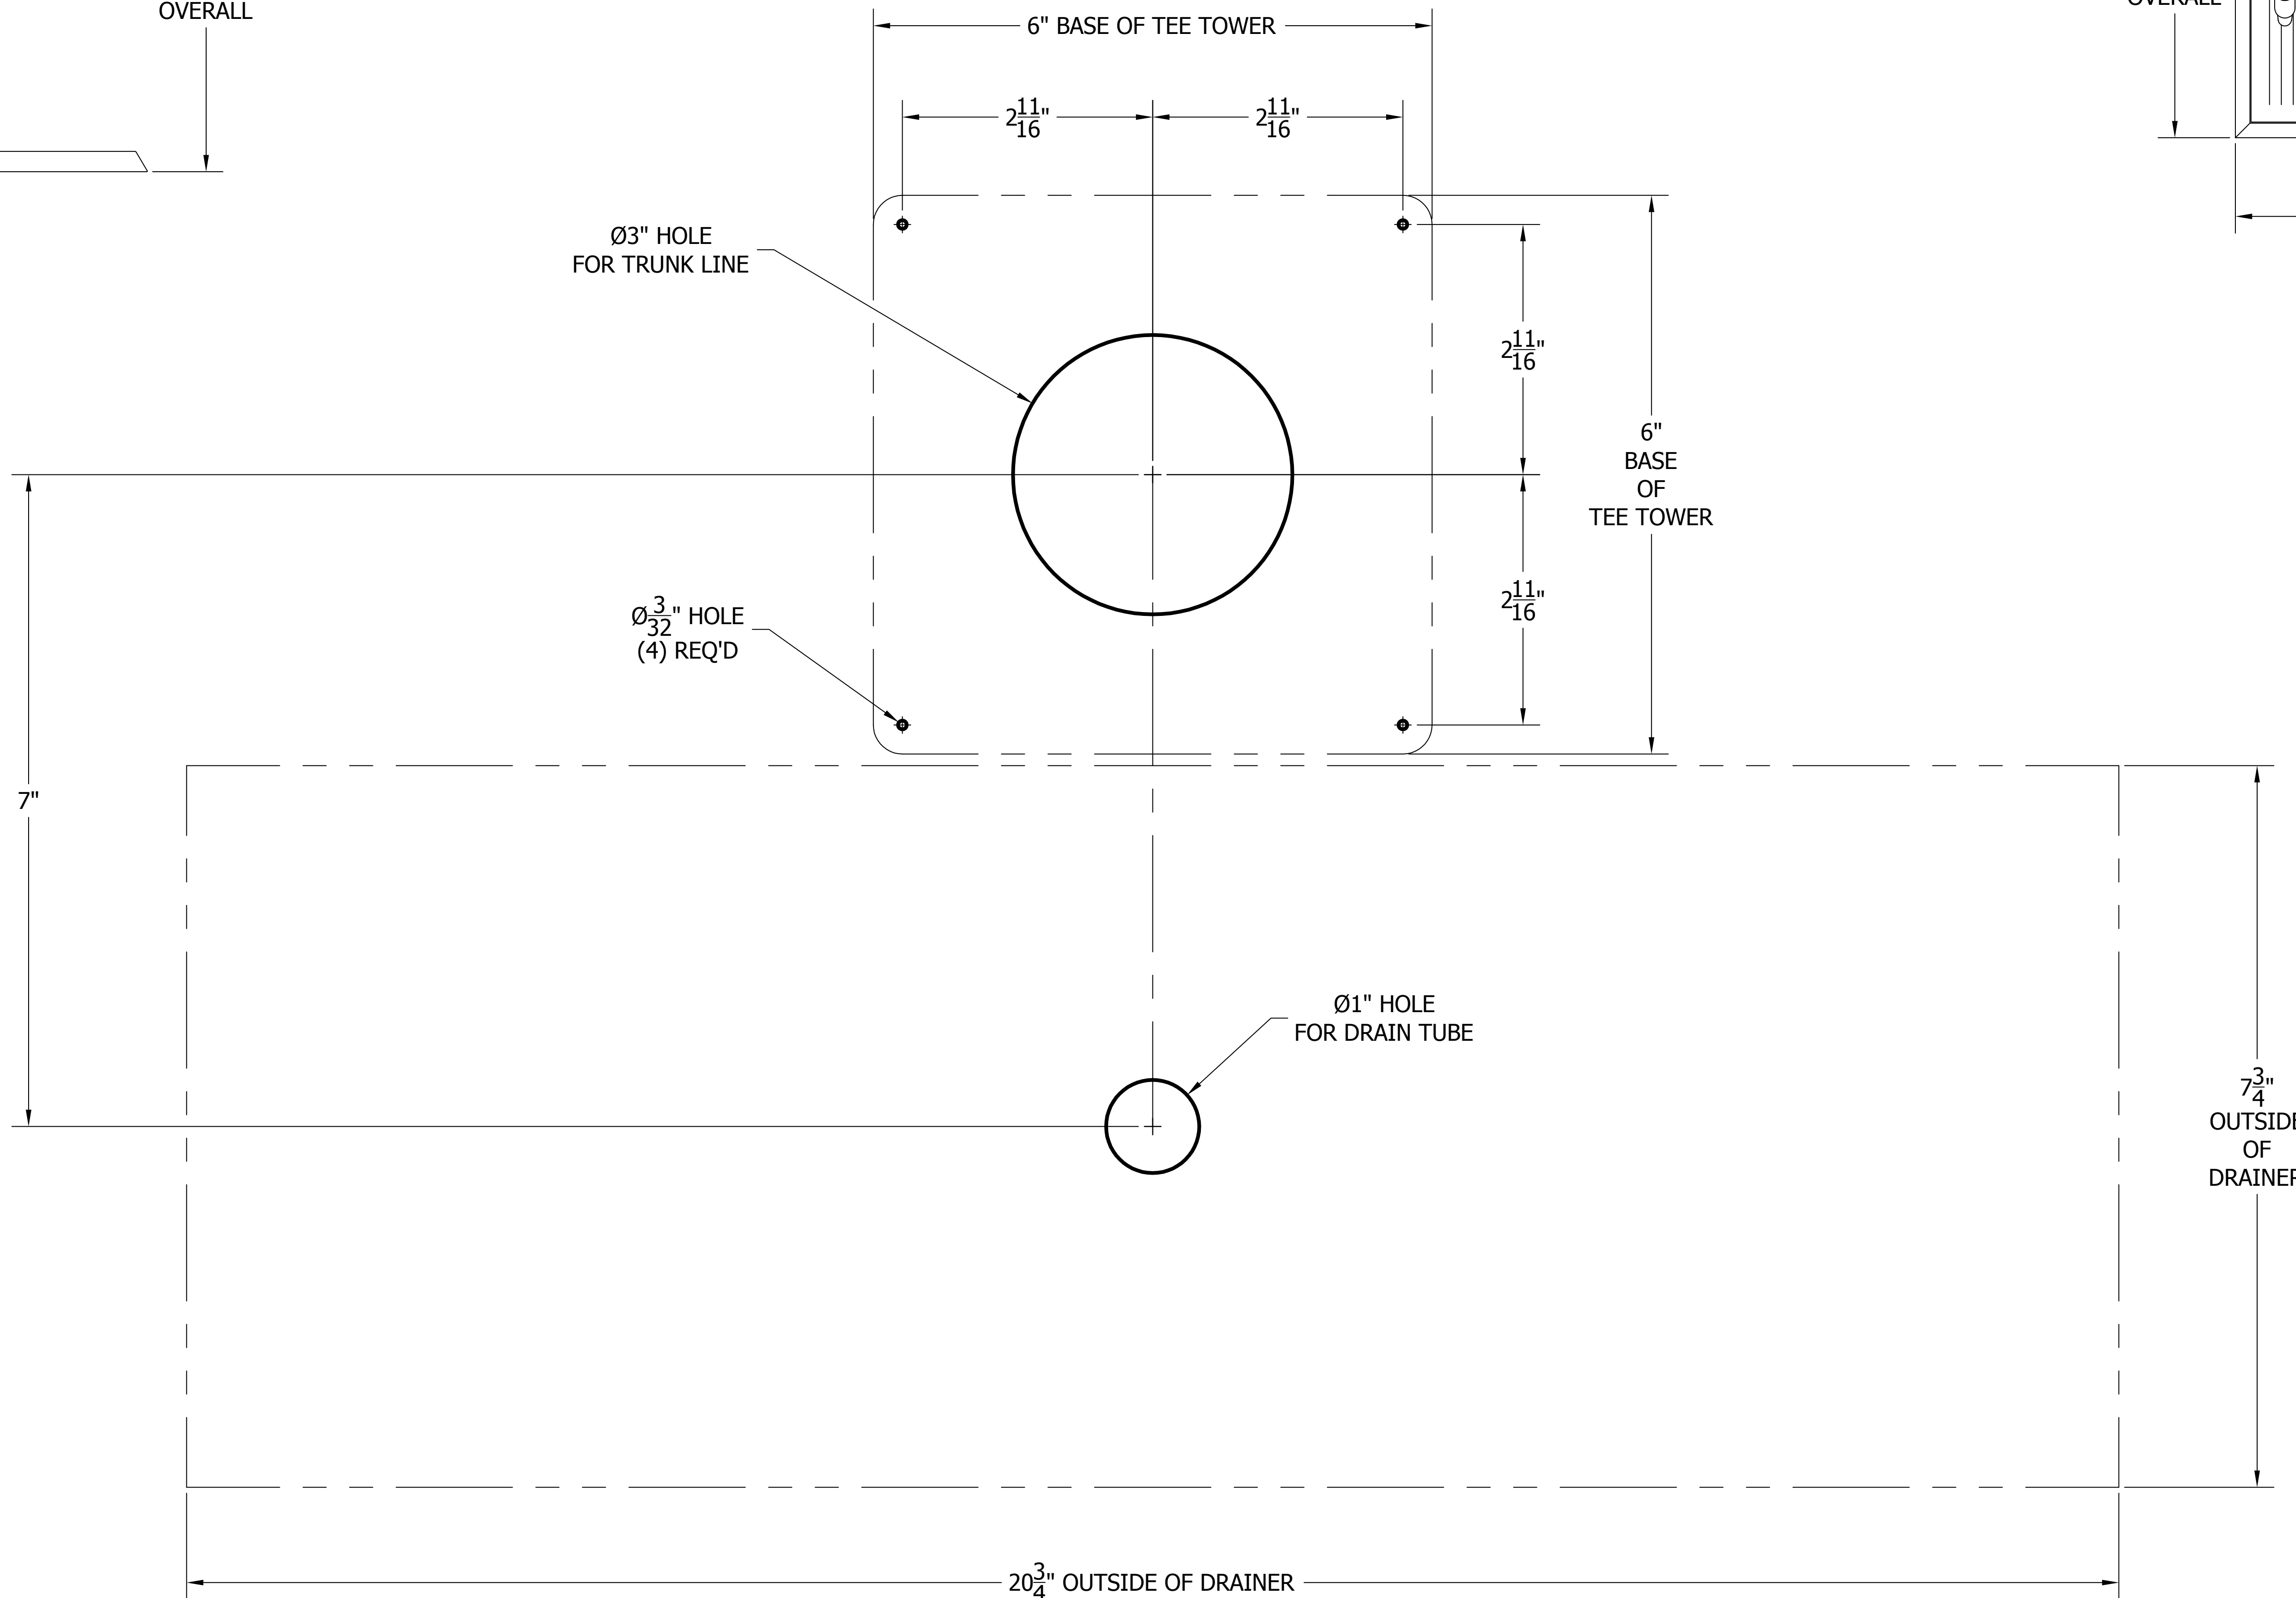

4006-7B TEE TOWER & C18645A TOP MOUNTED DRAINER WITH 408 FAUCETS OR 525SS FAUCETS MOUNTING TEMPLATE

ATTENTION INSTALLERS
VERIFY SCALE OF PRINT
BY CHECKING THESE DIMENSIONS
PRIOR TO INSTALLATION OF BEER HEAD
(EACH SIDE SHOULD MEASURE
EXACTLY 2.00 INCHES)