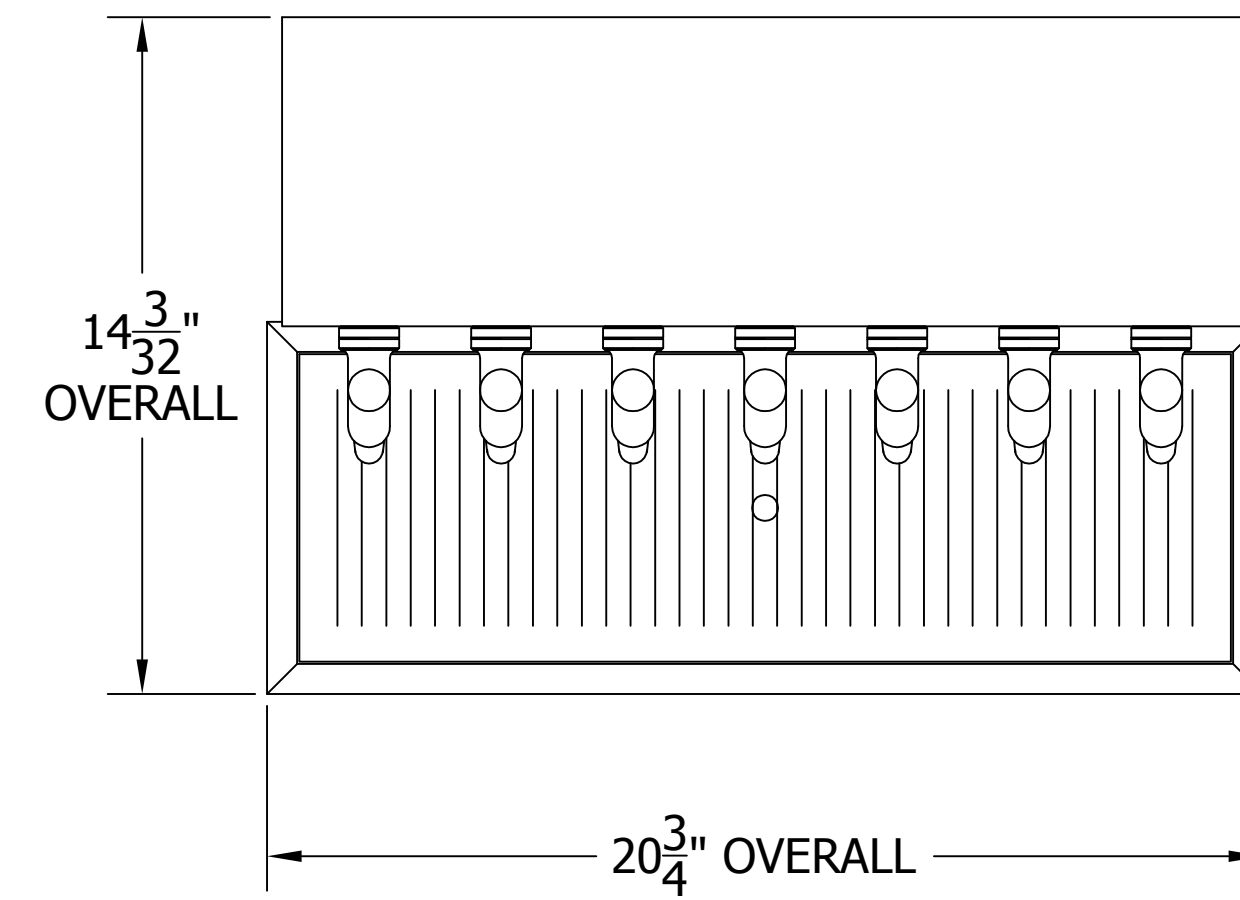

4006-7B TEE TOWER & C18645A TOP MOUNTED DRAINER WITH 408 FAUCETS OR 525SS FAUCETS MOUNTING TEMPLATE

ATTENTION INSTALLERS
VERIFY SCALE OF PRINT
BY CHECKING THESE DIMENSIONS
PRIOR TO INSTALLATION OF BEER HEAD
(EACH SIDE SHOULD MEASURE
EXACTLY 2.00 INCHES)