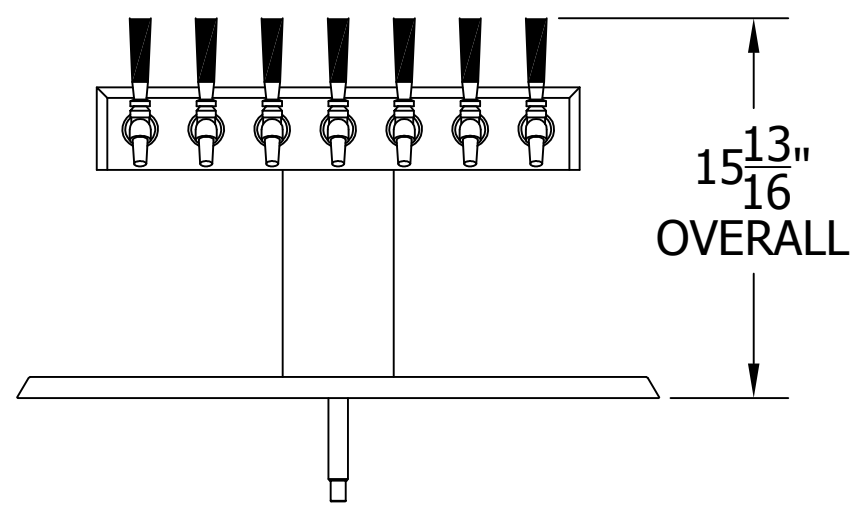

# 4006-7B TEE TOWER & C18650A TOP MOUNTED DRAINER WITH 408 FAUCETS OR 525SS FAUCETS MOUNTING TEMPLATE

**ATTENTION INSTALLERS**  
VERIFY SCALE OF PRINT  
BY CHECKING THESE DIMENSIONS  
PRIOR TO INSTALLATION OF BEER HEAD  
(EACH SIDE SHOULD MEASURE  
EXACTLY 2.00 INCHES)