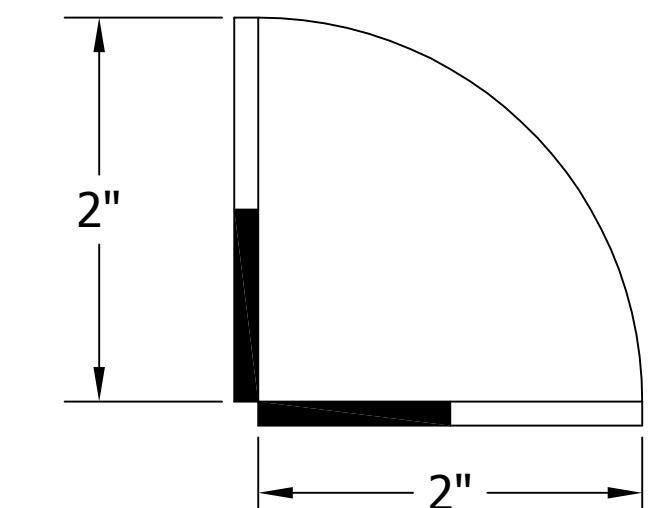

# 4006-7B TEE TOWER & C18650A TOP MOUNTED DRAINER WITH 408 FAUCETS OR 525SS FAUCETS MOUNTING TEMPLATE

**ATTENTION INSTALLERS**  
VERIFY SCALE OF PRINT  
BY CHECKING THESE DIMENSIONS  
PRIOR TO INSTALLATION OF BEER HEAD  
(EACH SIDE SHOULD MEASURE  
EXACTLY 2.00 INCHES)