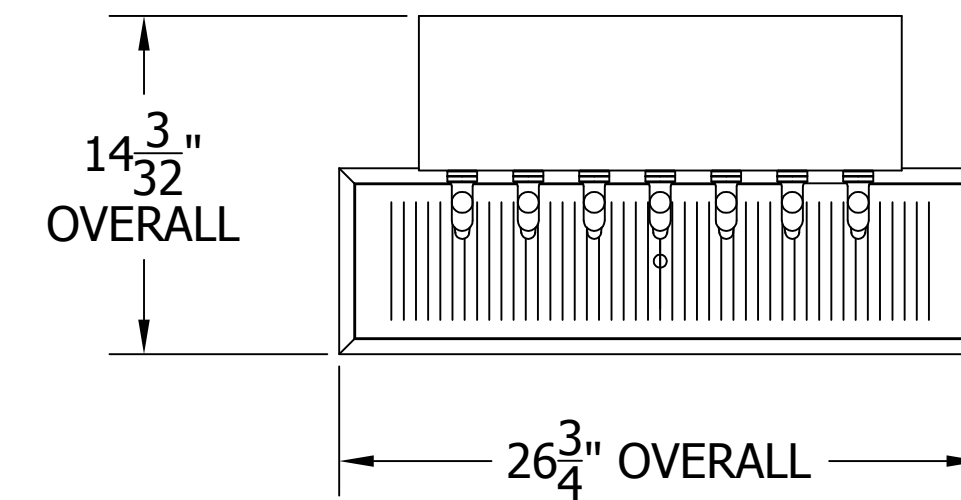

# 4006-7B TEE TOWER & C18650A TOP MOUNTED DRAINER WITH 408 FAUCETS OR 525SS FAUCETS MOUNTING TEMPLATE

**ATTENTION INSTALLERS**  
VERIFY SCALE OF PRINT  
BY CHECKING THESE DIMENSIONS  
PRIOR TO INSTALLATION OF BEER HEAD  
(EACH SIDE SHOULD MEASURE  
EXACTLY 2.00 INCHES)