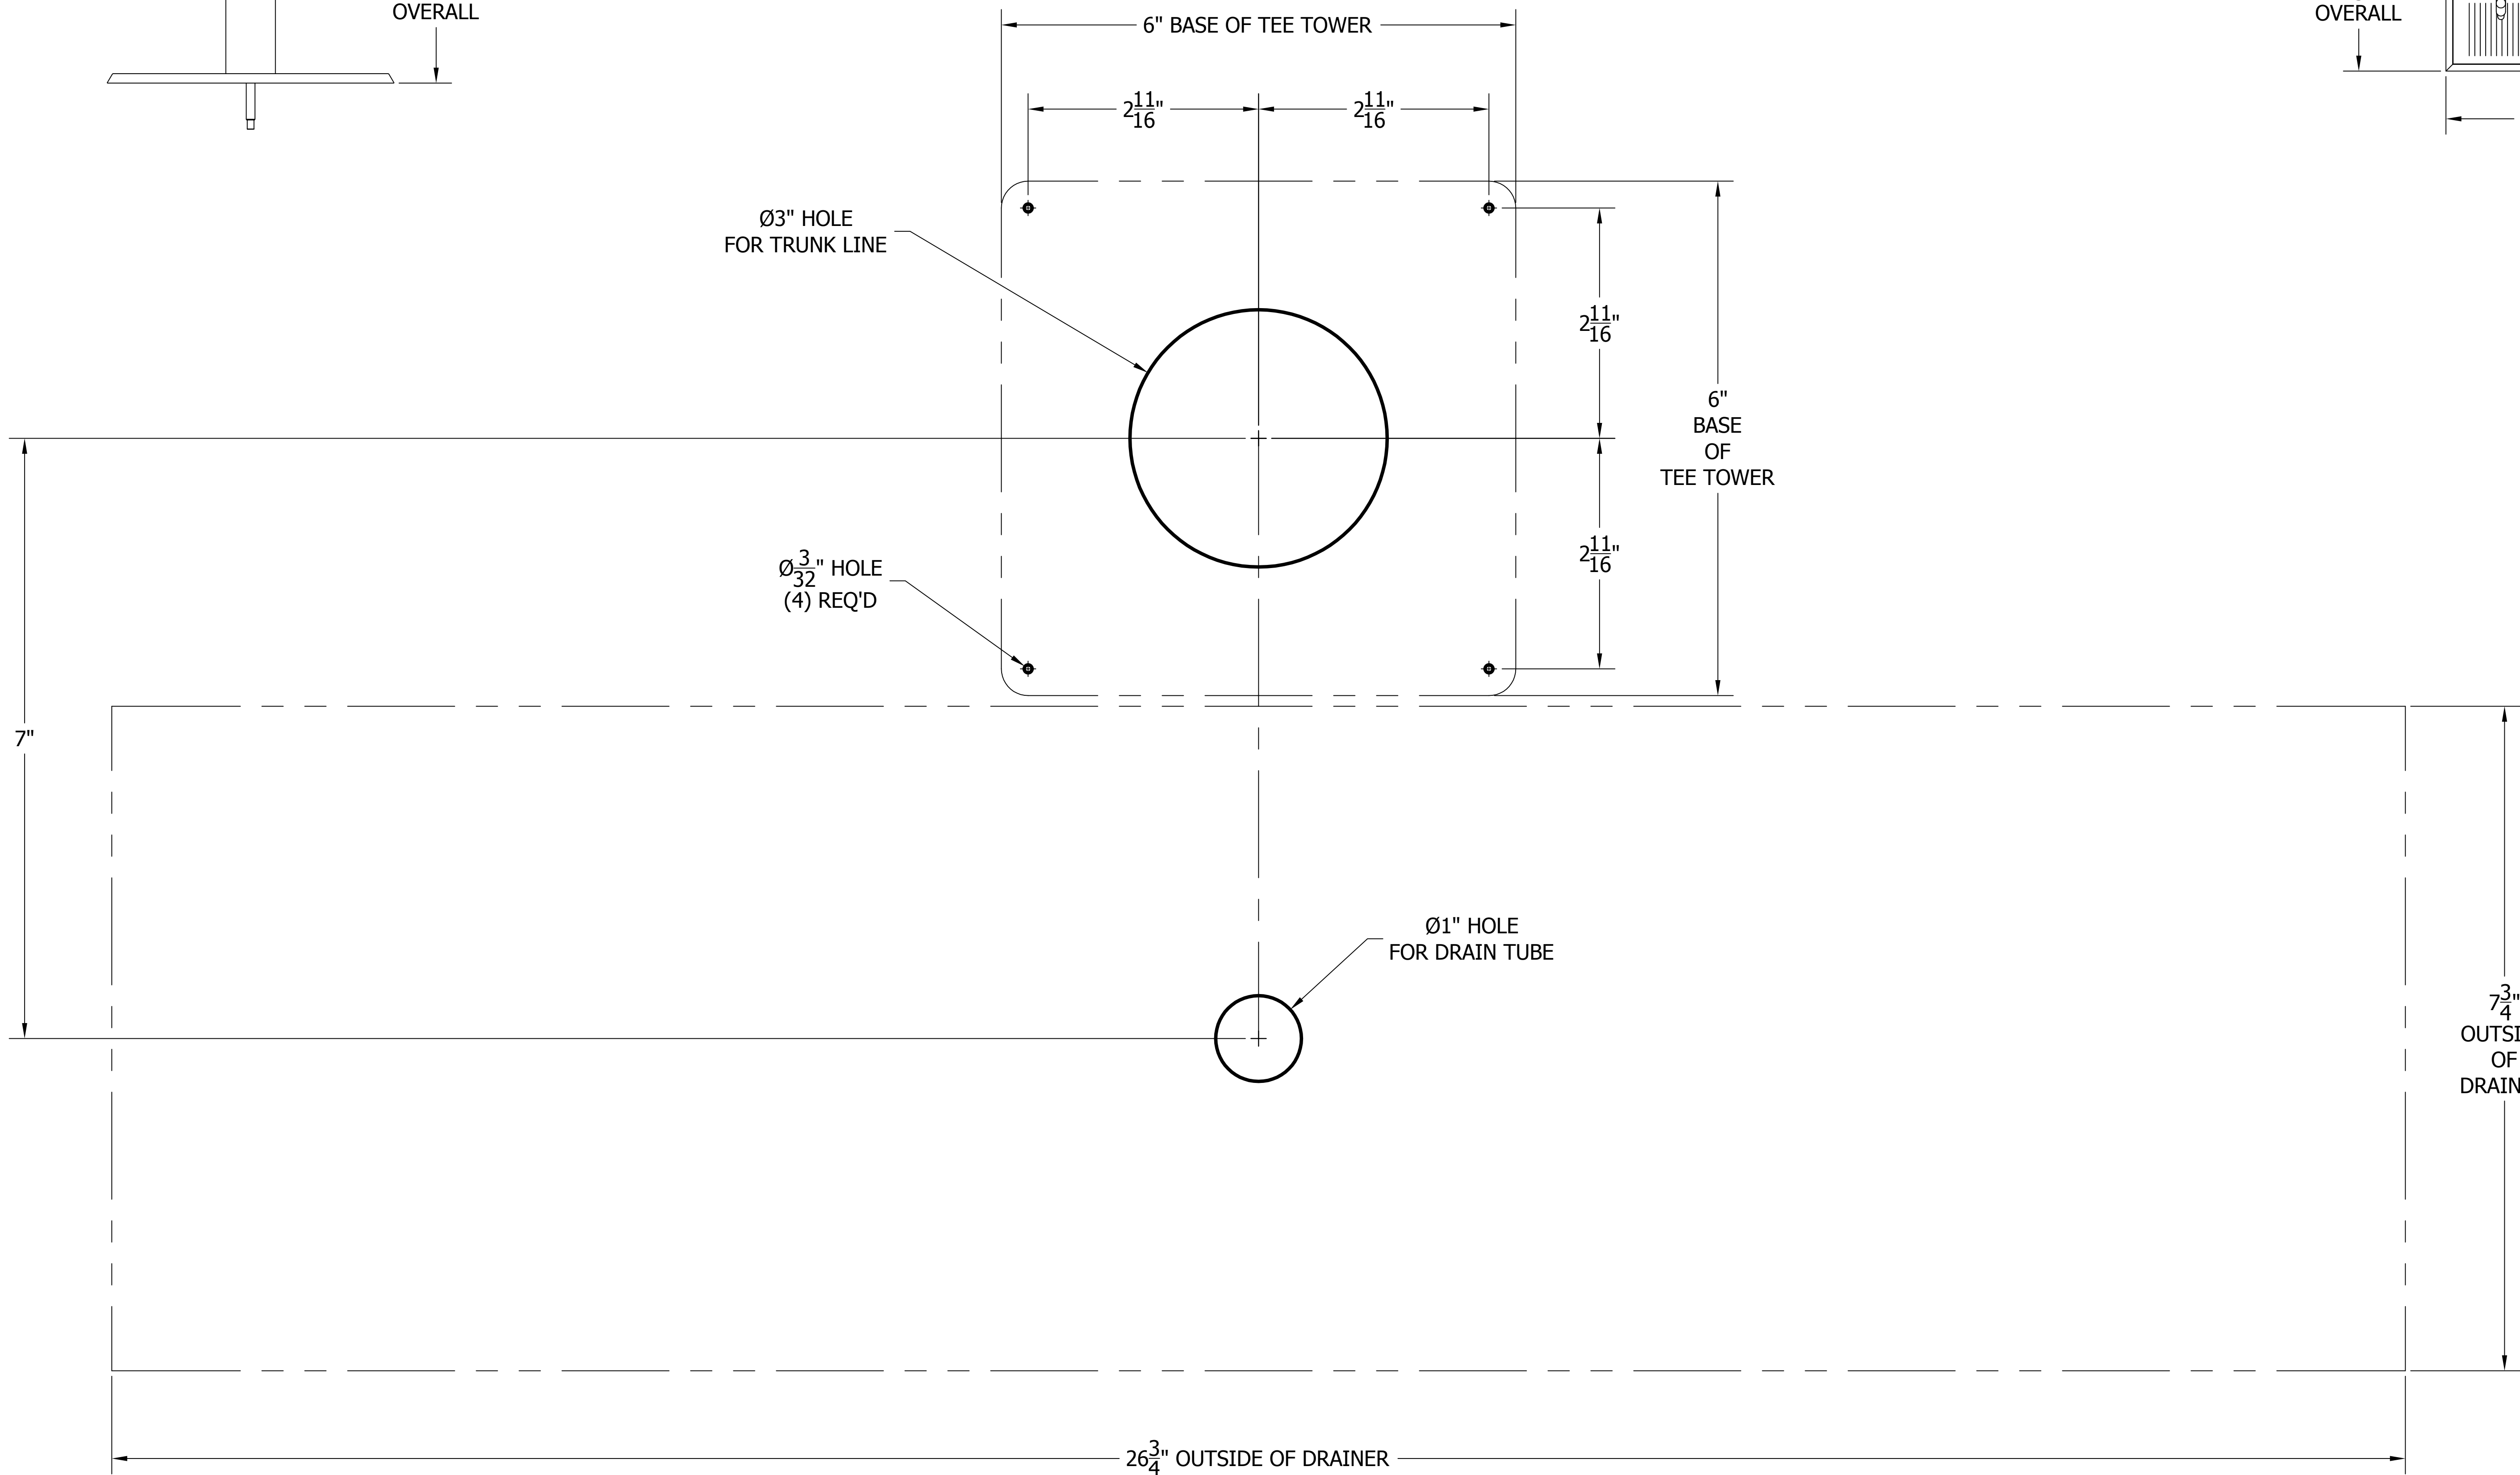

# 4006-7B TEE TOWER & C18650A TOP MOUNTED DRAINER WITH 408 FAUCETS OR 525SS FAUCETS MOUNTING TEMPLATE

**ATTENTION INSTALLERS**  
VERIFY SCALE OF PRINT  
BY CHECKING THESE DIMENSIONS  
PRIOR TO INSTALLATION OF BEER HEAD  
(EACH SIDE SHOULD MEASURE  
EXACTLY 2.00 INCHES)