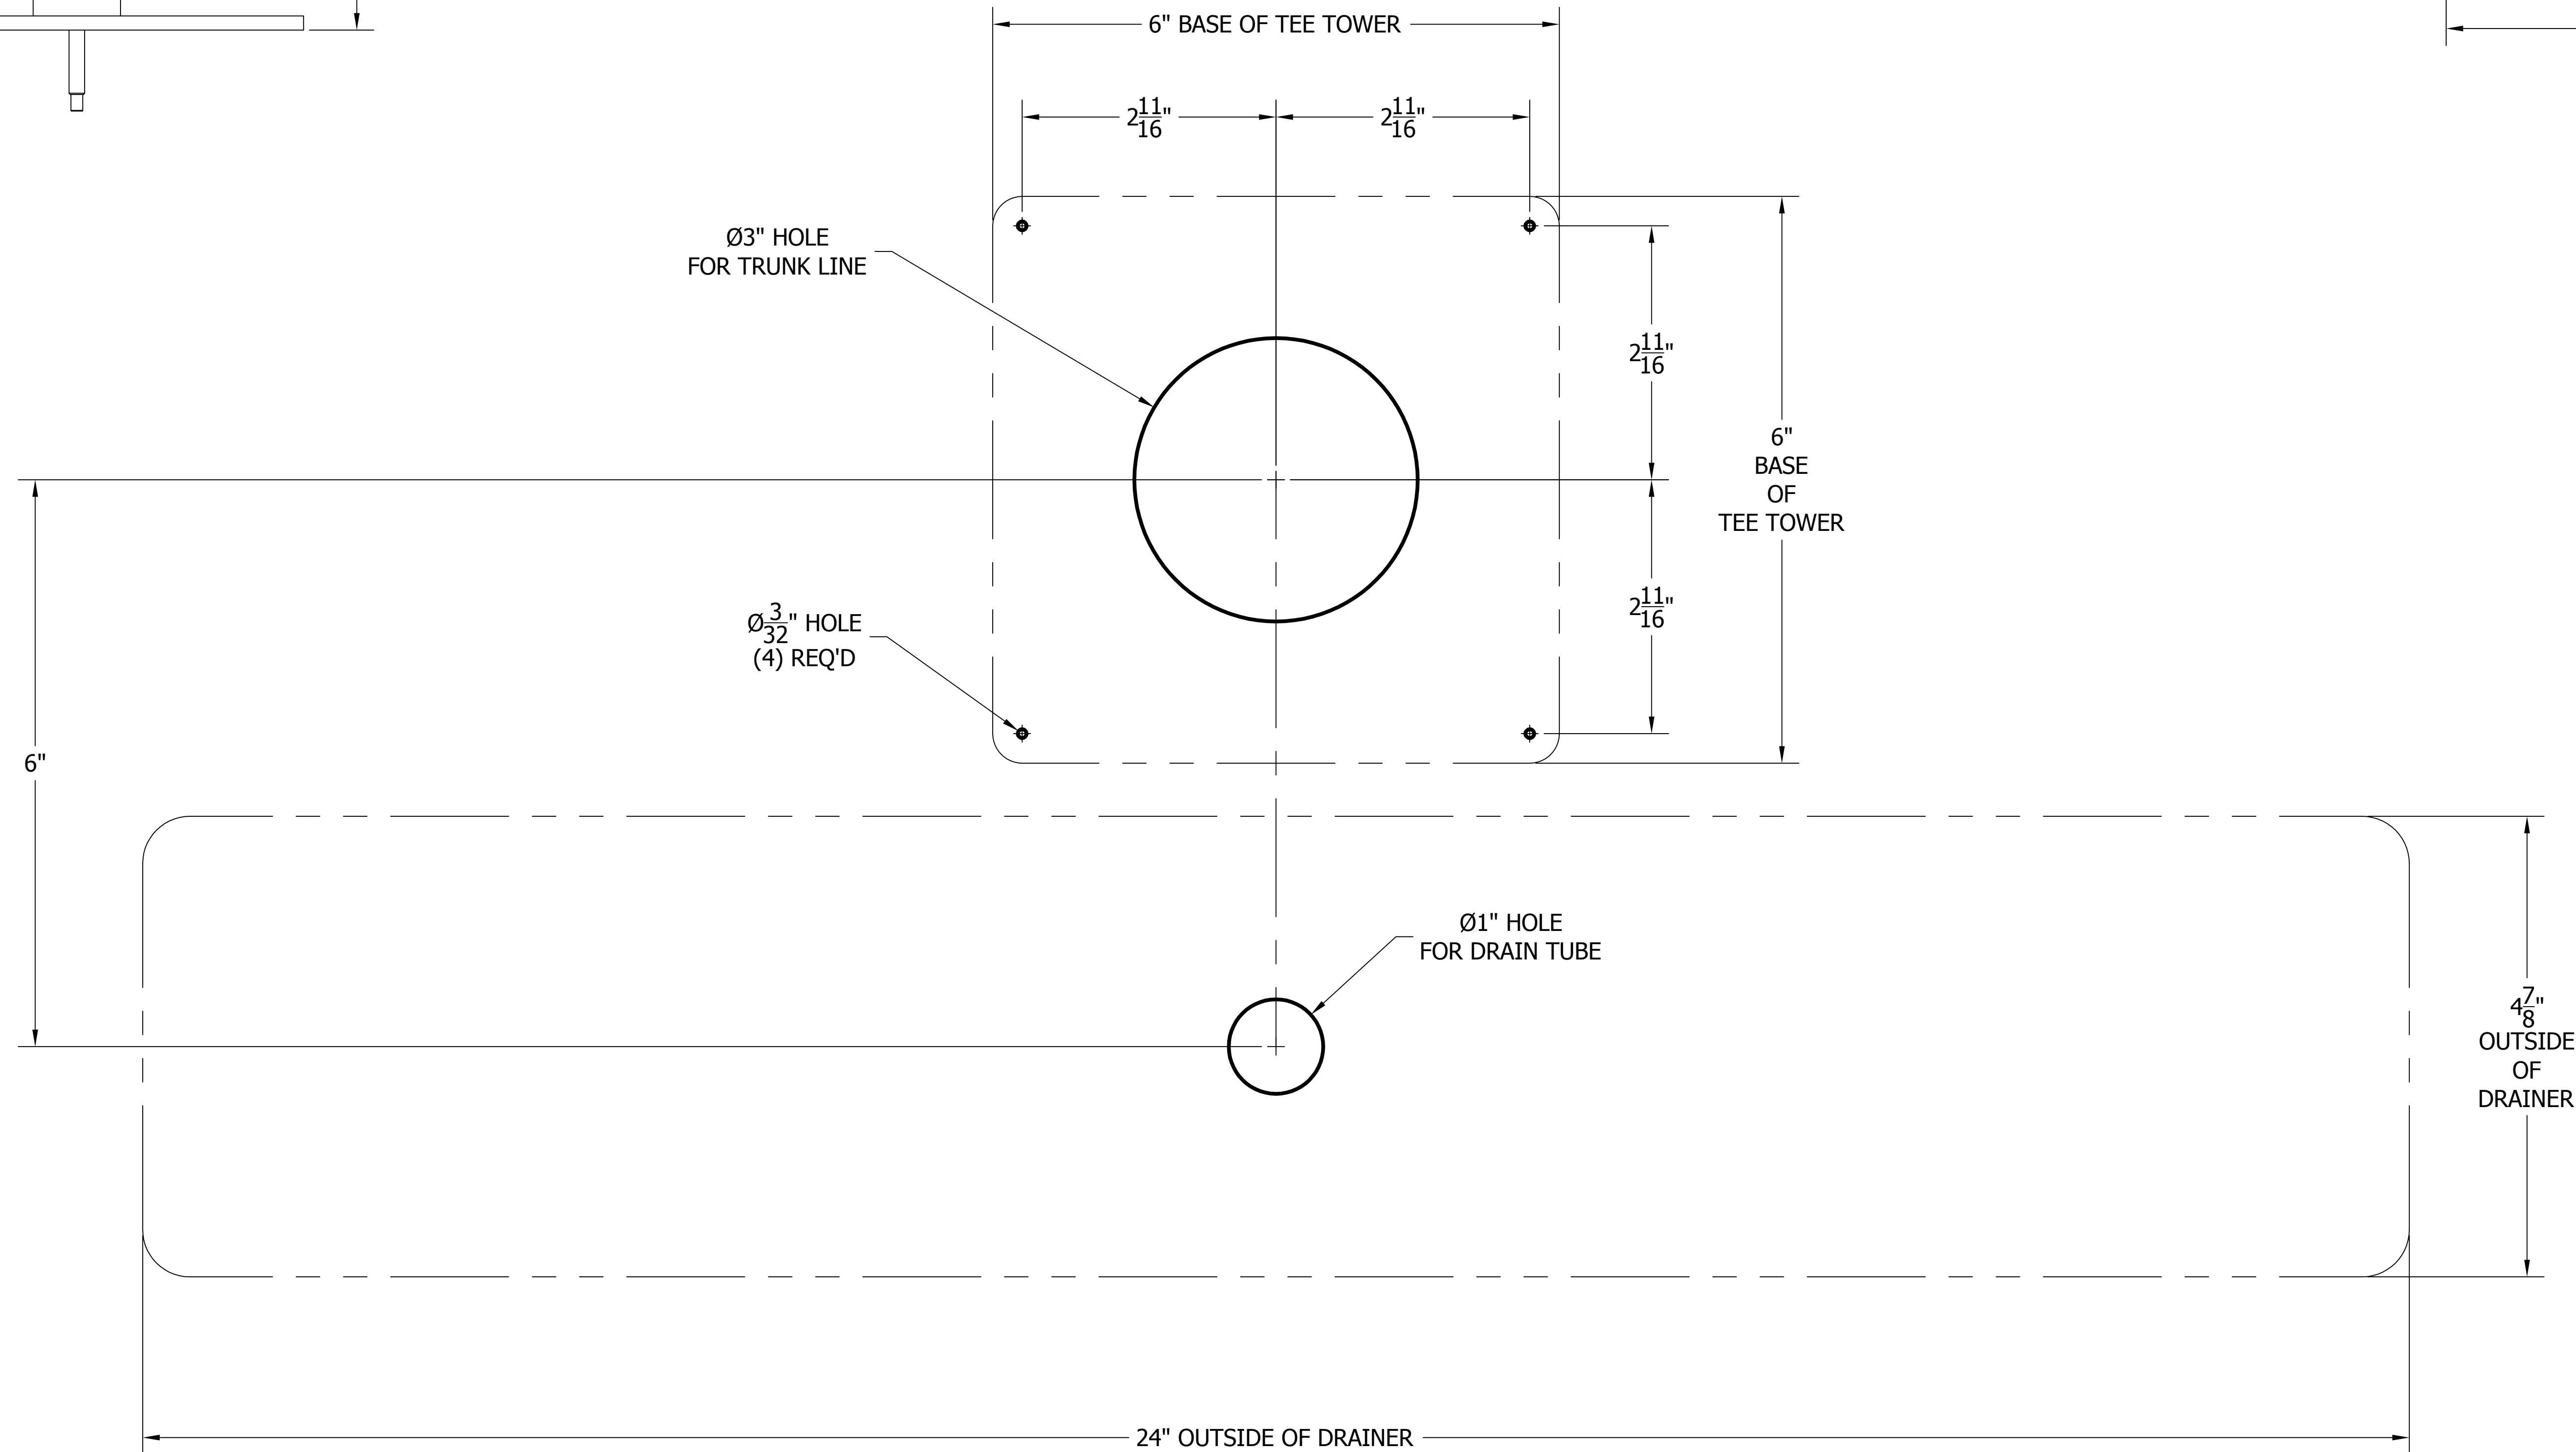

4006-7B TEE TOWER & 5028 TOP MOUNTED DRAINER WITH 525SS FAUCETS MOUNTING TEMPLATE

ATTENTION INSTALLERS
 VERIFY SCALE OF PRINT
 BY CHECKING THESE DIMENSIONS
 PRIOR TO INSTALLATION OF BEER HEAD
 (EACH SIDE SHOULD MEASURE
 EXACTLY 2.00 INCHES)