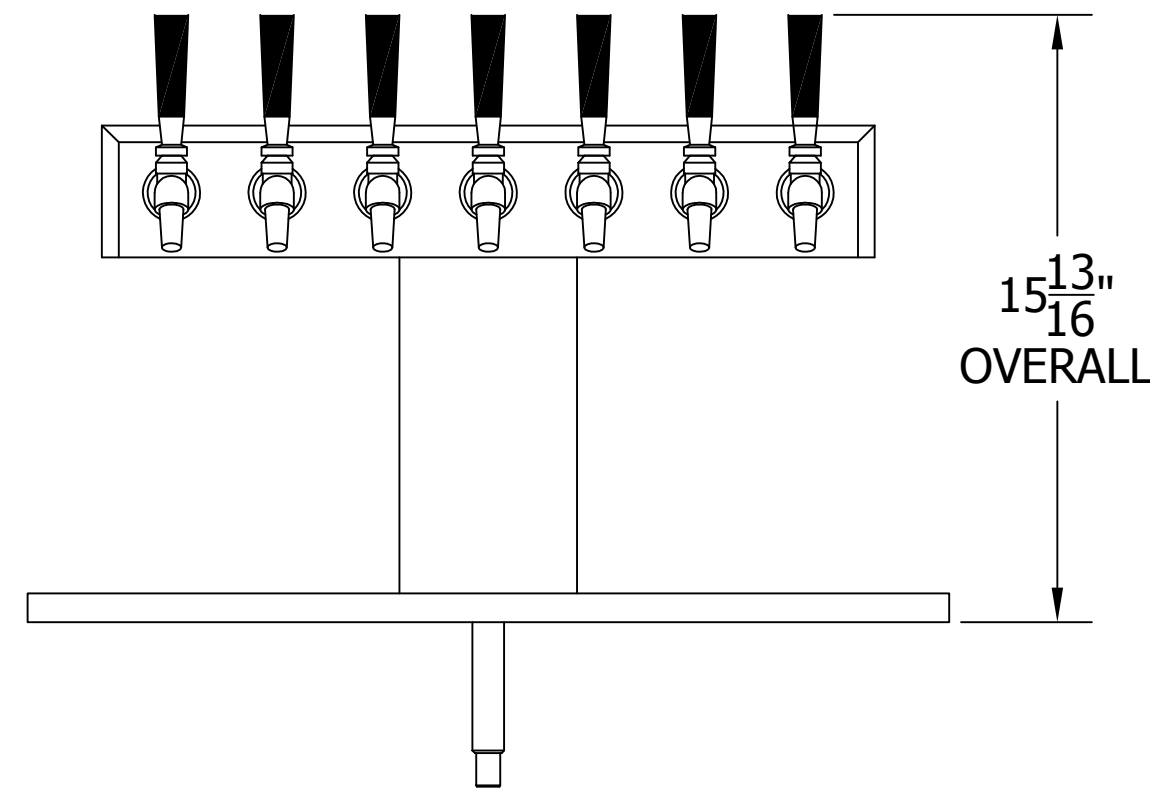

4006-7B TEE TOWER & 5028 TOP MOUNTED DRAINER WITH 525SS FAUCETS MOUNTING TEMPLATE

ATTENTION INSTALLERS
 VERIFY SCALE OF PRINT
 BY CHECKING THESE DIMENSIONS
 PRIOR TO INSTALLATION OF BEER HEAD
 (EACH SIDE SHOULD MEASURE
 EXACTLY 2.00 INCHES)