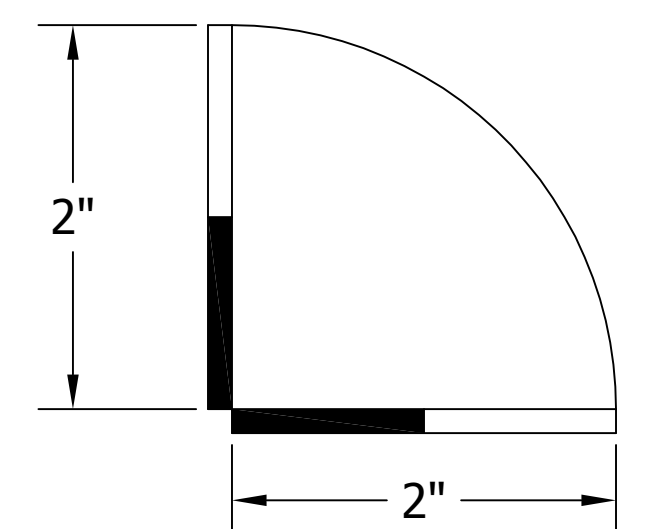

4006-7B TEE TOWER & 5028 TOP MOUNTED DRAINER WITH 525SS FAUCETS MOUNTING TEMPLATE

ATTENTION INSTALLERS
 VERIFY SCALE OF PRINT
 BY CHECKING THESE DIMENSIONS
 PRIOR TO INSTALLATION OF BEER HEAD
 (EACH SIDE SHOULD MEASURE
 EXACTLY 2.00 INCHES)