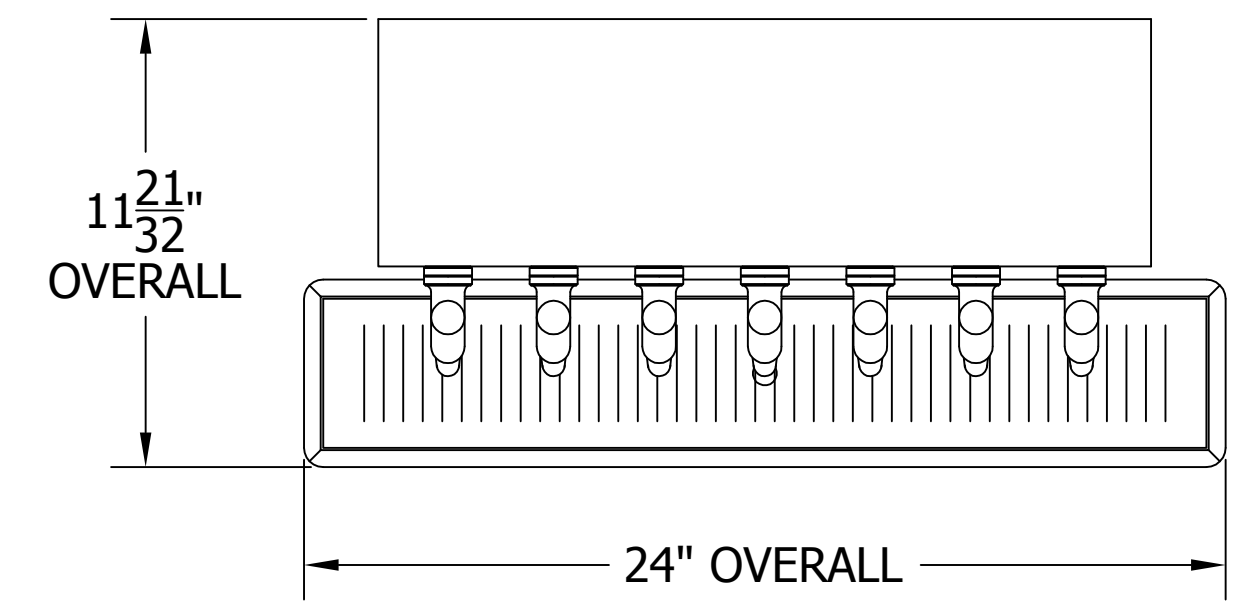

4006-7B TEE TOWER & 5028 TOP MOUNTED DRAINER WITH 525SS FAUCETS MOUNTING TEMPLATE

ATTENTION INSTALLERS
 VERIFY SCALE OF PRINT
 BY CHECKING THESE DIMENSIONS
 PRIOR TO INSTALLATION OF BEER HEAD
 (EACH SIDE SHOULD MEASURE
 EXACTLY 2.00 INCHES)