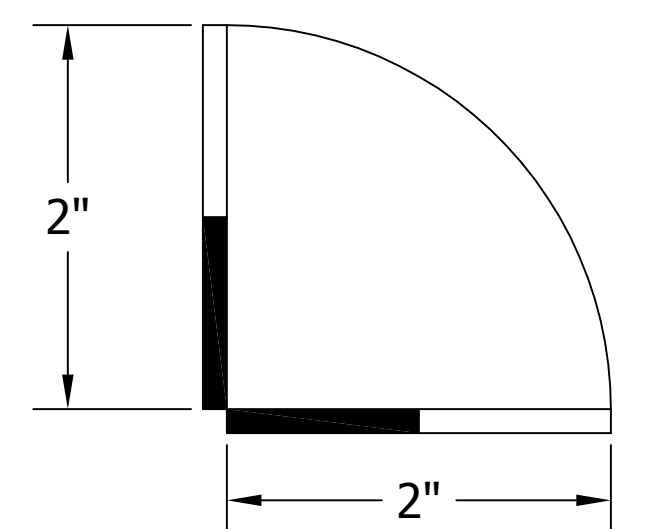

4006-5B TEE TOWER & C32357 RECESSED DRAINER WITH 525SS FAUCETS MOUNTING TEMPLATE

ATTENTION INSTALLERS
 VERIFY SCALE OF PRINT
 BY CHECKING THESE DIMENSIONS
 PRIOR TO INSTALLATION OF BEER HEAD
 (EACH SIDE SHOULD MEASURE
 EXACTLY 2.00 INCHES)