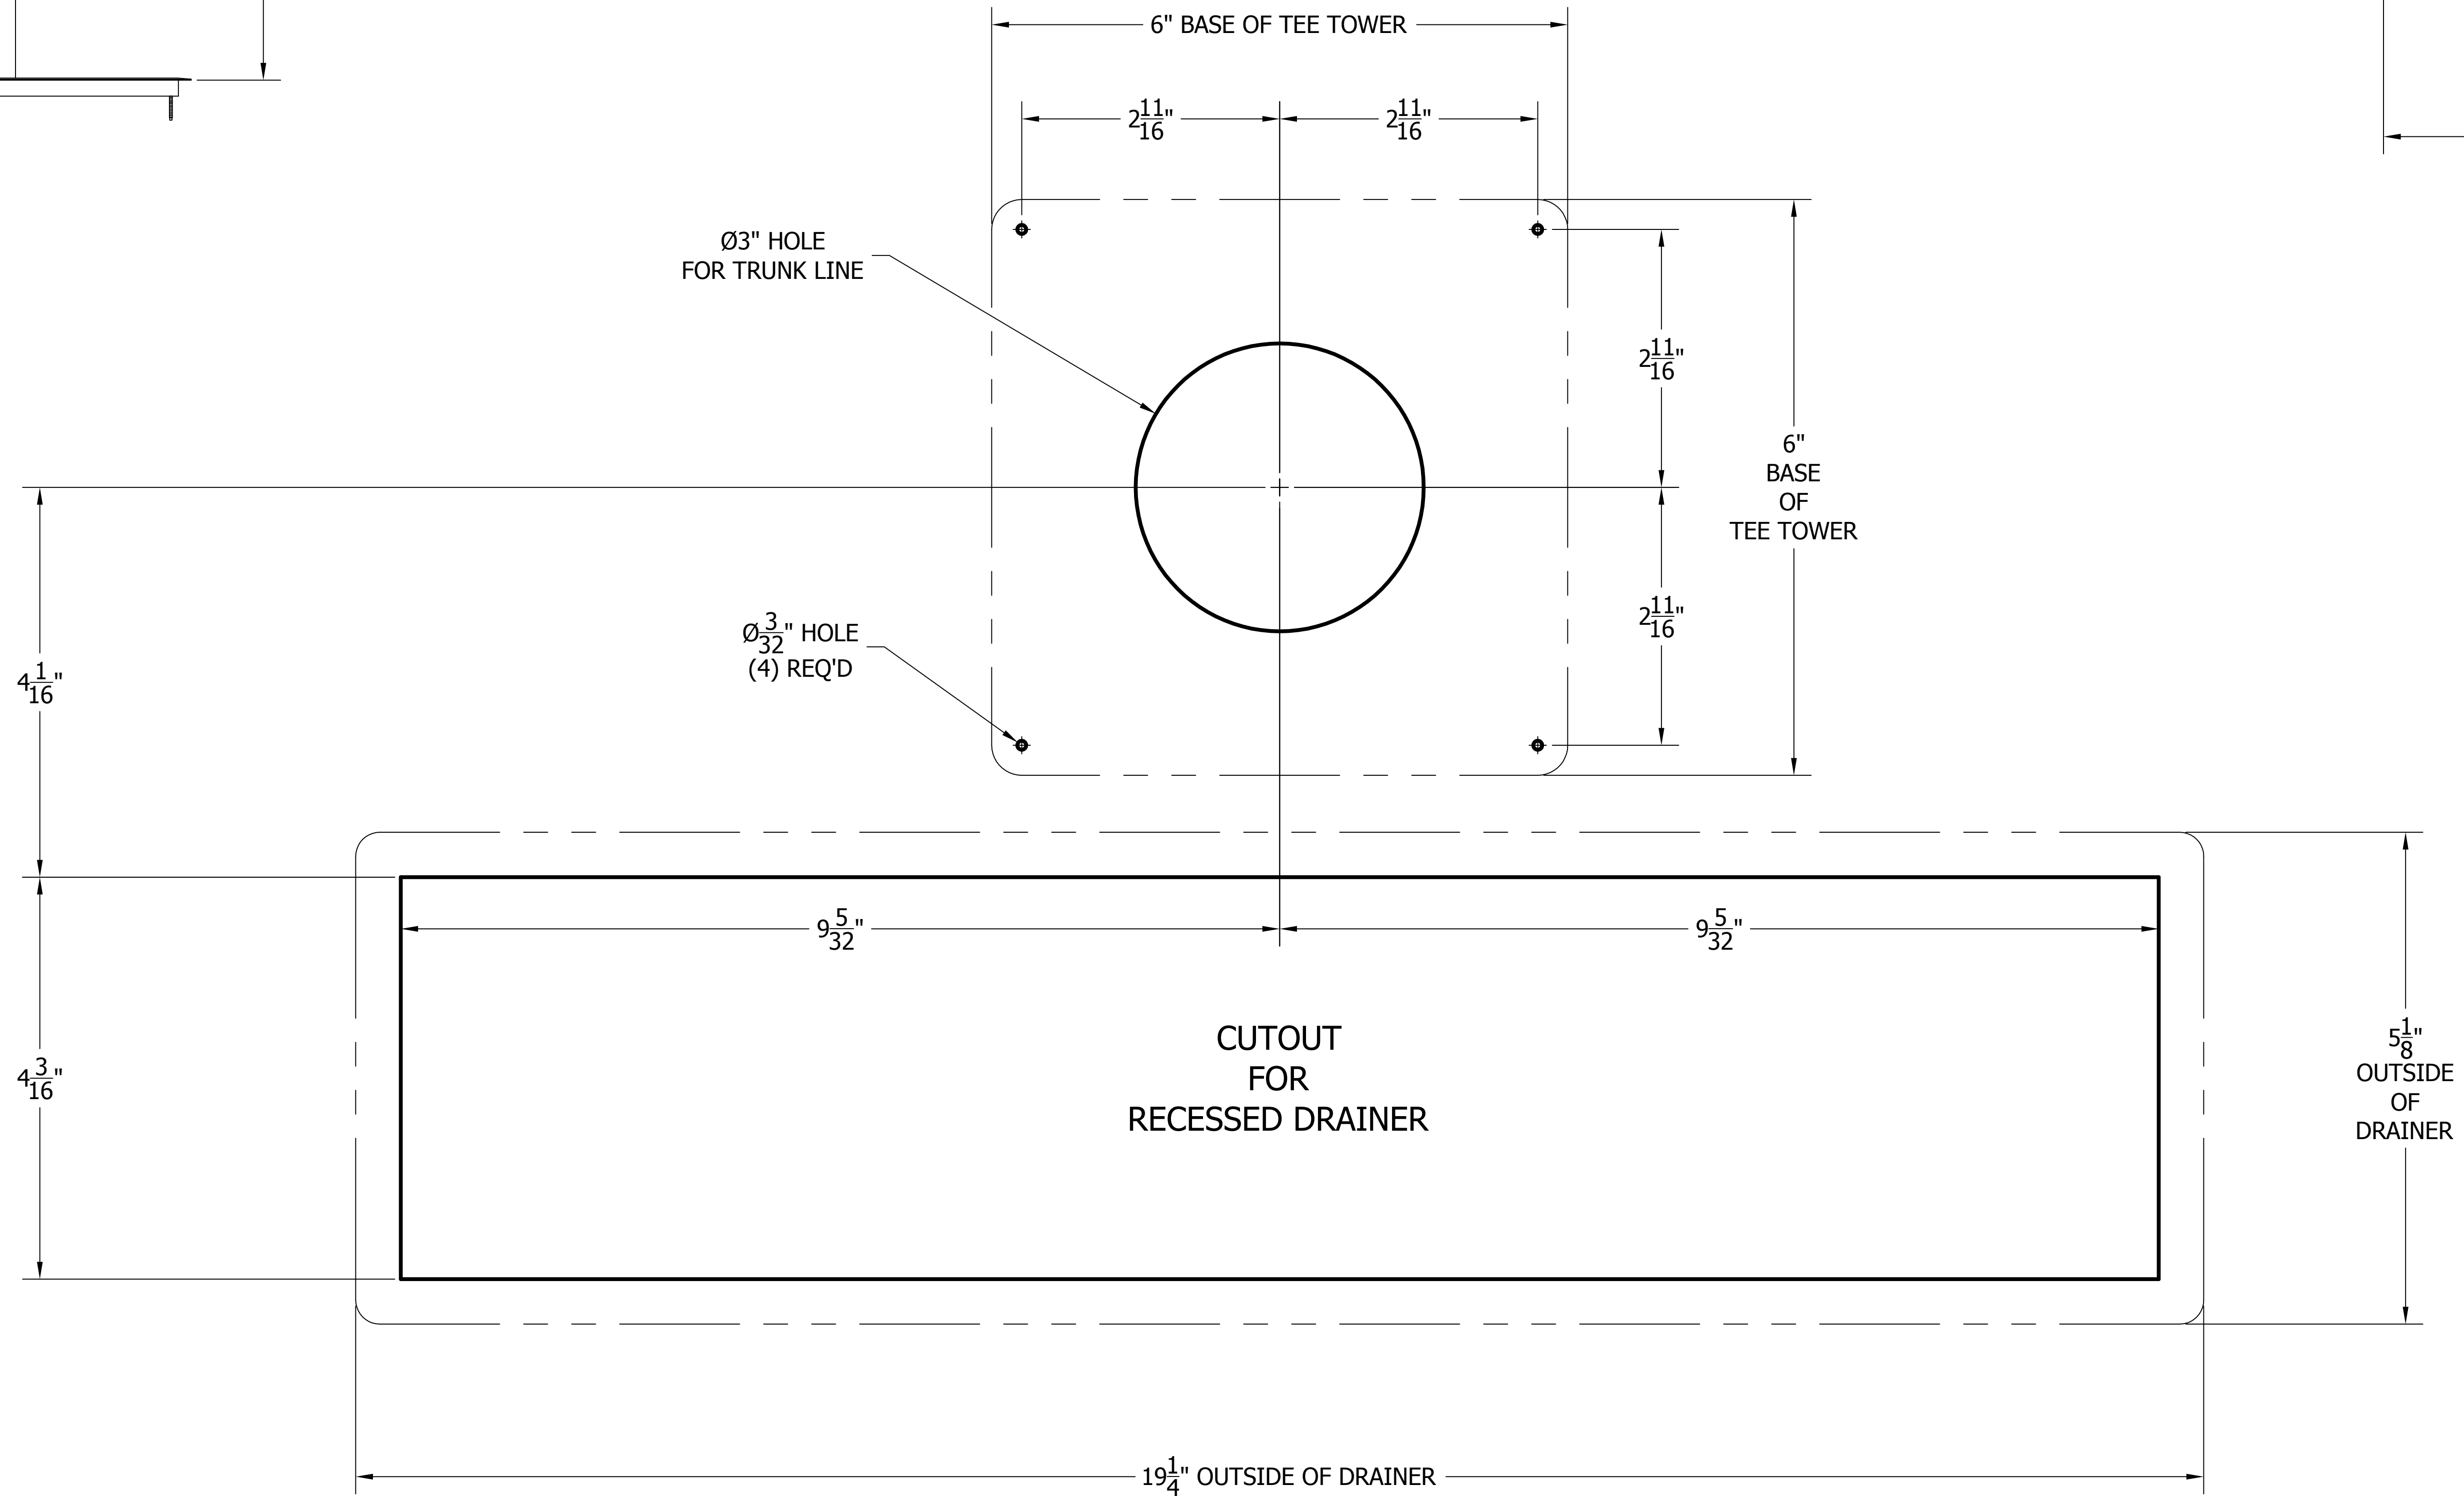

4006-5B TEE TOWER & C32357 RECESSED DRAINER WITH 525SS FAUCETS MOUNTING TEMPLATE

ATTENTION INSTALLERS
 VERIFY SCALE OF PRINT
 BY CHECKING THESE DIMENSIONS
 PRIOR TO INSTALLATION OF BEER HEAD
 (EACH SIDE SHOULD MEASURE
 EXACTLY 2.00 INCHES)