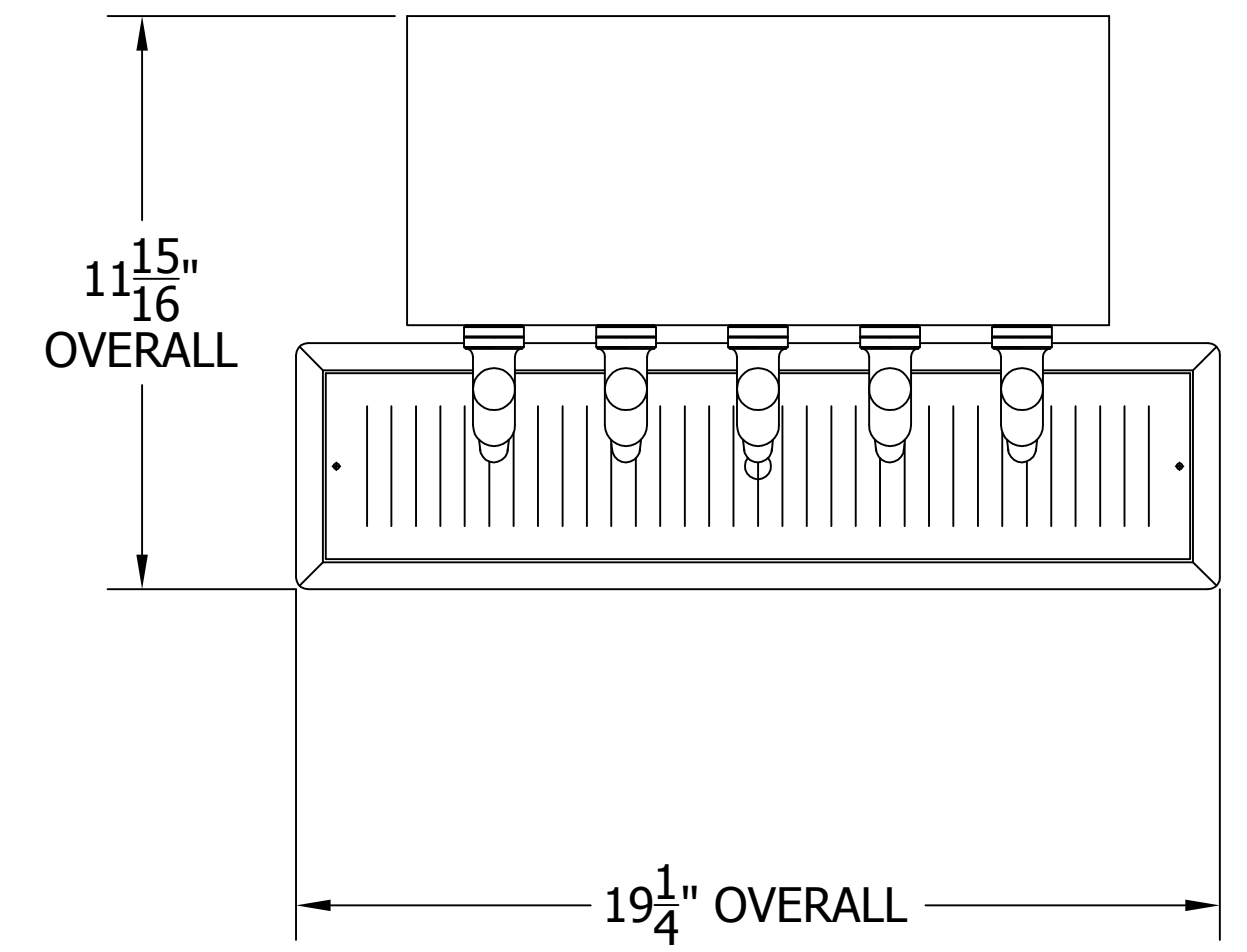

4006-5B TEE TOWER & C32357 RECESSED DRAINER WITH 525SS FAUCETS MOUNTING TEMPLATE

ATTENTION INSTALLERS
 VERIFY SCALE OF PRINT
 BY CHECKING THESE DIMENSIONS
 PRIOR TO INSTALLATION OF BEER HEAD
 (EACH SIDE SHOULD MEASURE
 EXACTLY 2.00 INCHES)