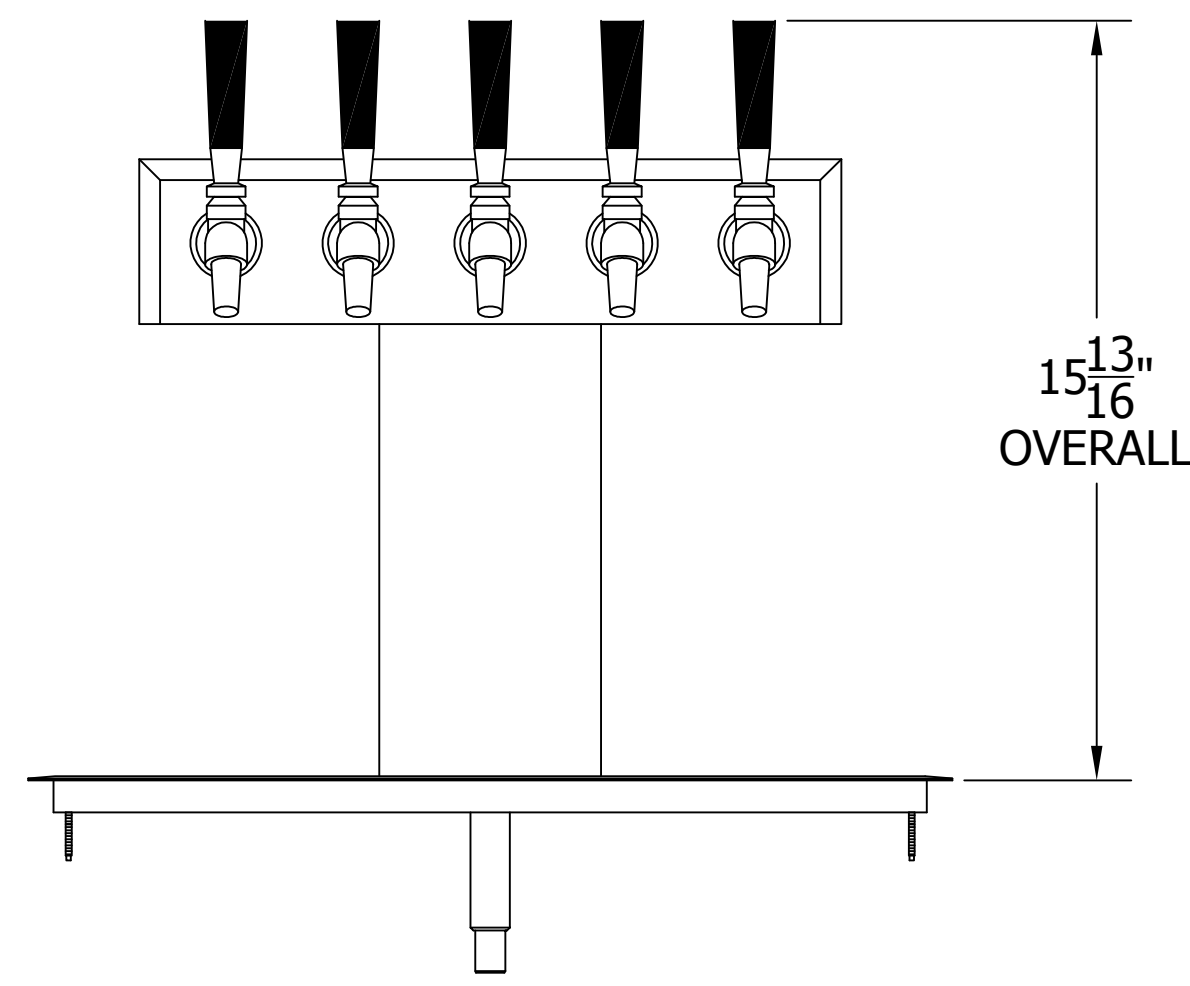

4006-5B TEE TOWER & C32357 RECESSED DRAINER WITH 525SS FAUCETS MOUNTING TEMPLATE

ATTENTION INSTALLERS
 VERIFY SCALE OF PRINT
 BY CHECKING THESE DIMENSIONS
 PRIOR TO INSTALLATION OF BEER HEAD
 (EACH SIDE SHOULD MEASURE
 EXACTLY 2.00 INCHES)