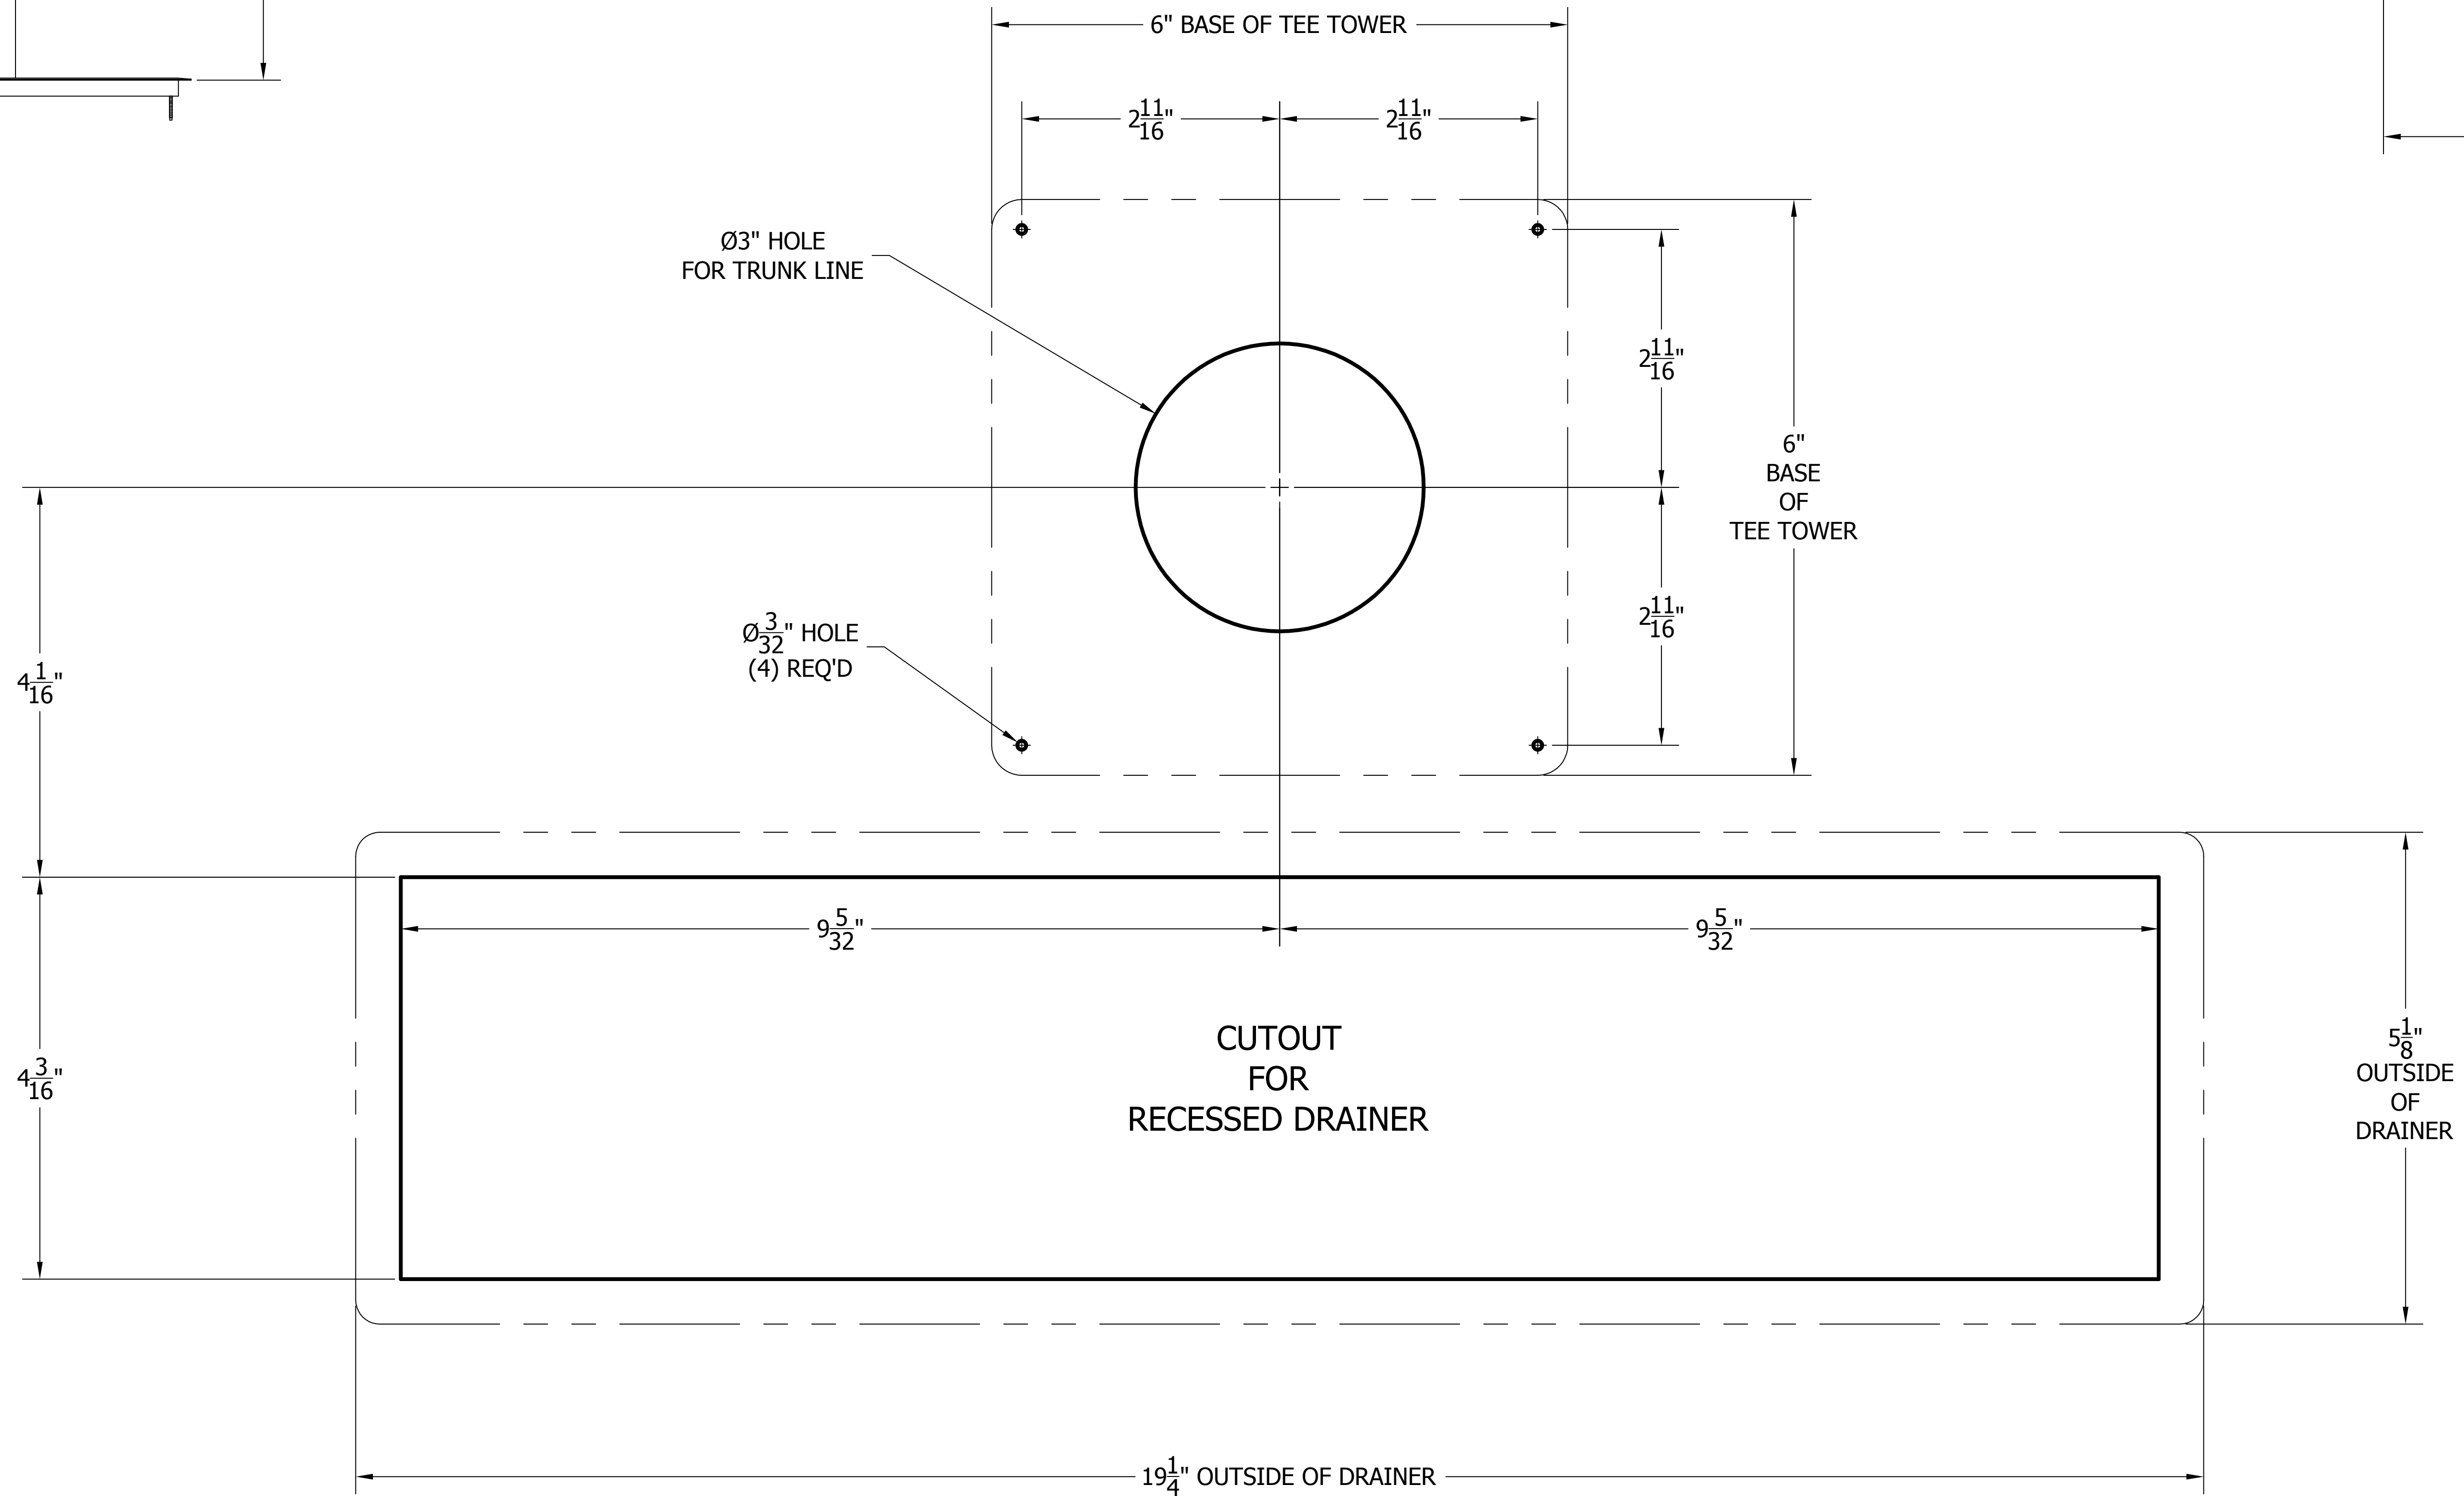

4006-6B TEE TOWER & C32357 RECESSED DRAINER WITH 525SS FAUCETS MOUNTING TEMPLATE

ATTENTION INSTALLERS
 VERIFY SCALE OF PRINT
 BY CHECKING THESE DIMENSIONS
 PRIOR TO INSTALLATION OF BEER HEAD
 (EACH SIDE SHOULD MEASURE
 EXACTLY 2.00 INCHES)