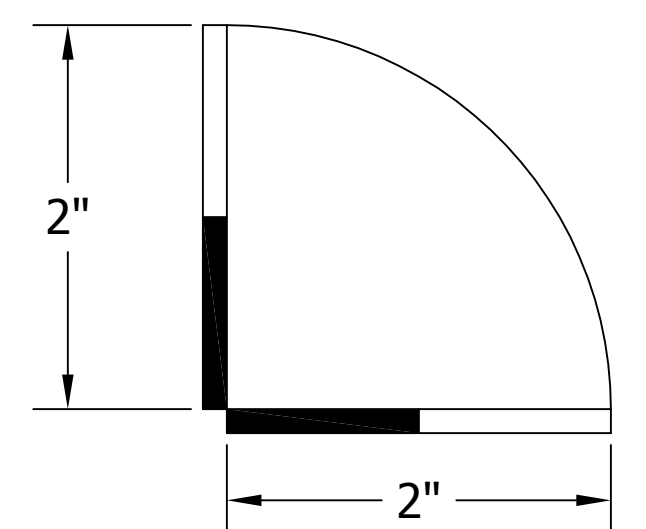

4006-6B TEE TOWER & C32357 RECESSED DRAINER WITH 525SS FAUCETS MOUNTING TEMPLATE

ATTENTION INSTALLERS
 VERIFY SCALE OF PRINT
 BY CHECKING THESE DIMENSIONS
 PRIOR TO INSTALLATION OF BEER HEAD
 (EACH SIDE SHOULD MEASURE
 EXACTLY 2.00 INCHES)