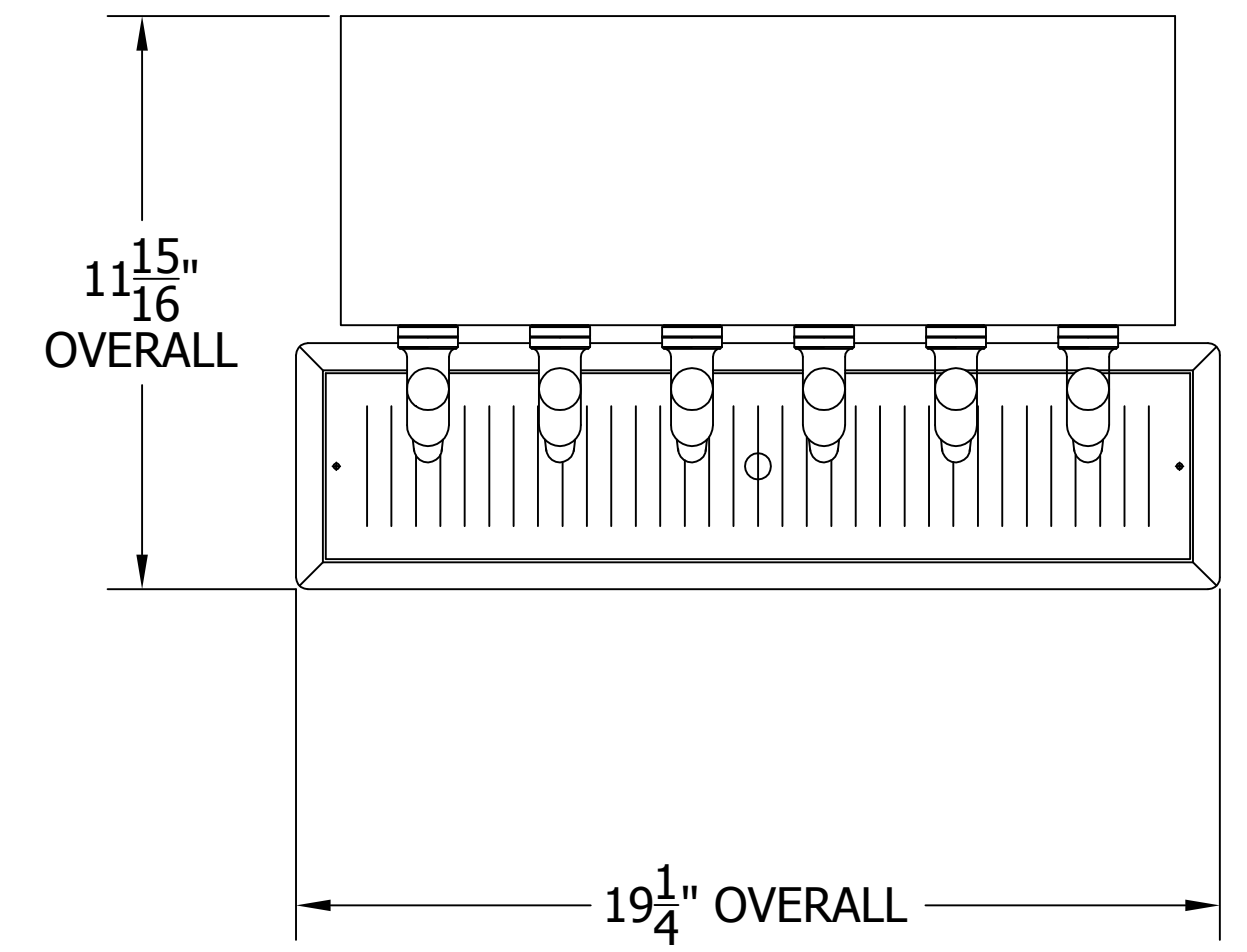

4006-6B TEE TOWER & C32357 RECESSED DRAINER WITH 525SS FAUCETS MOUNTING TEMPLATE

ATTENTION INSTALLERS
 VERIFY SCALE OF PRINT
 BY CHECKING THESE DIMENSIONS
 PRIOR TO INSTALLATION OF BEER HEAD
 (EACH SIDE SHOULD MEASURE
 EXACTLY 2.00 INCHES)