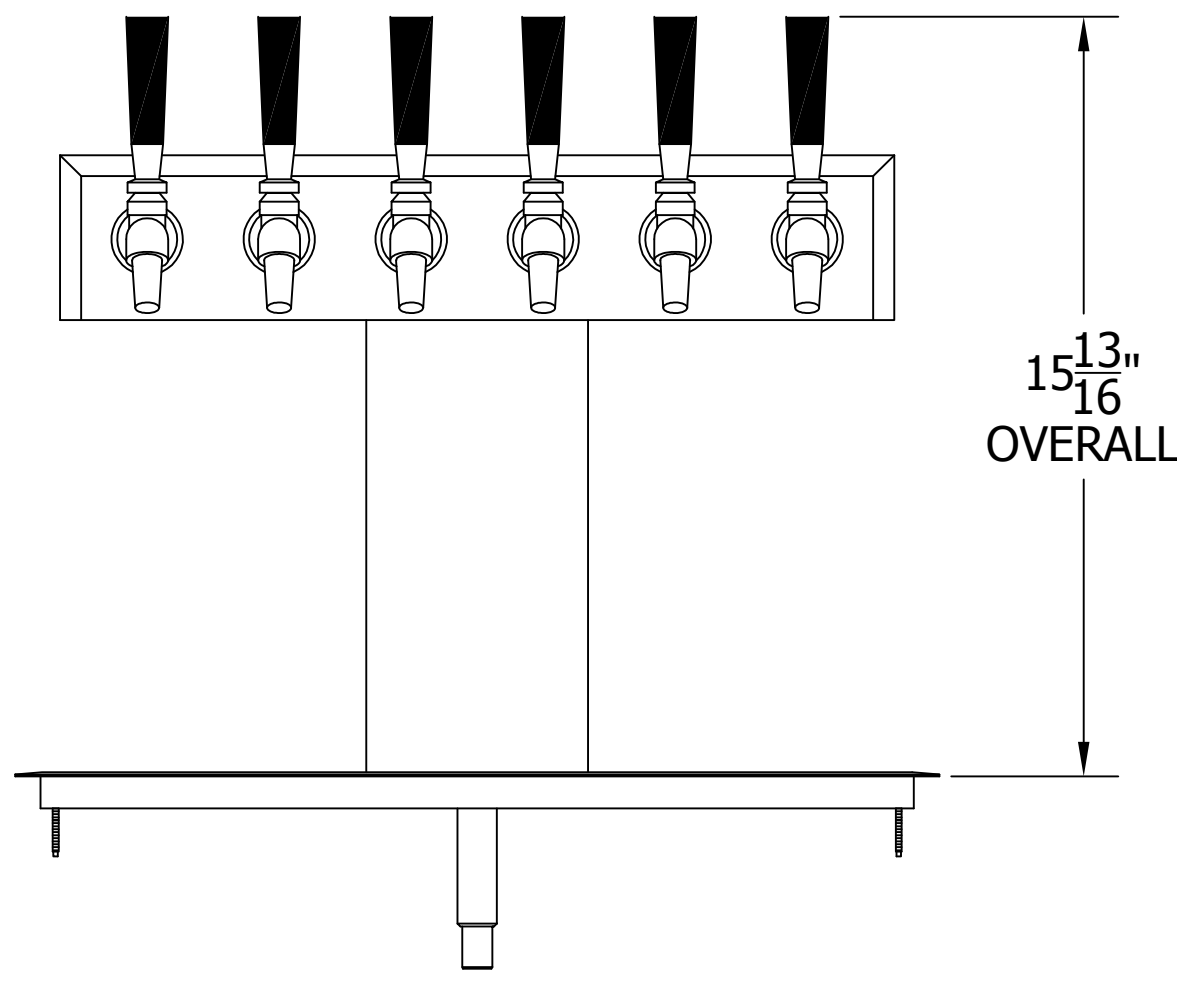

4006-6B TEE TOWER & C32357 RECESSED DRAINER WITH 525SS FAUCETS MOUNTING TEMPLATE

ATTENTION INSTALLERS
 VERIFY SCALE OF PRINT
 BY CHECKING THESE DIMENSIONS
 PRIOR TO INSTALLATION OF BEER HEAD
 (EACH SIDE SHOULD MEASURE
 EXACTLY 2.00 INCHES)