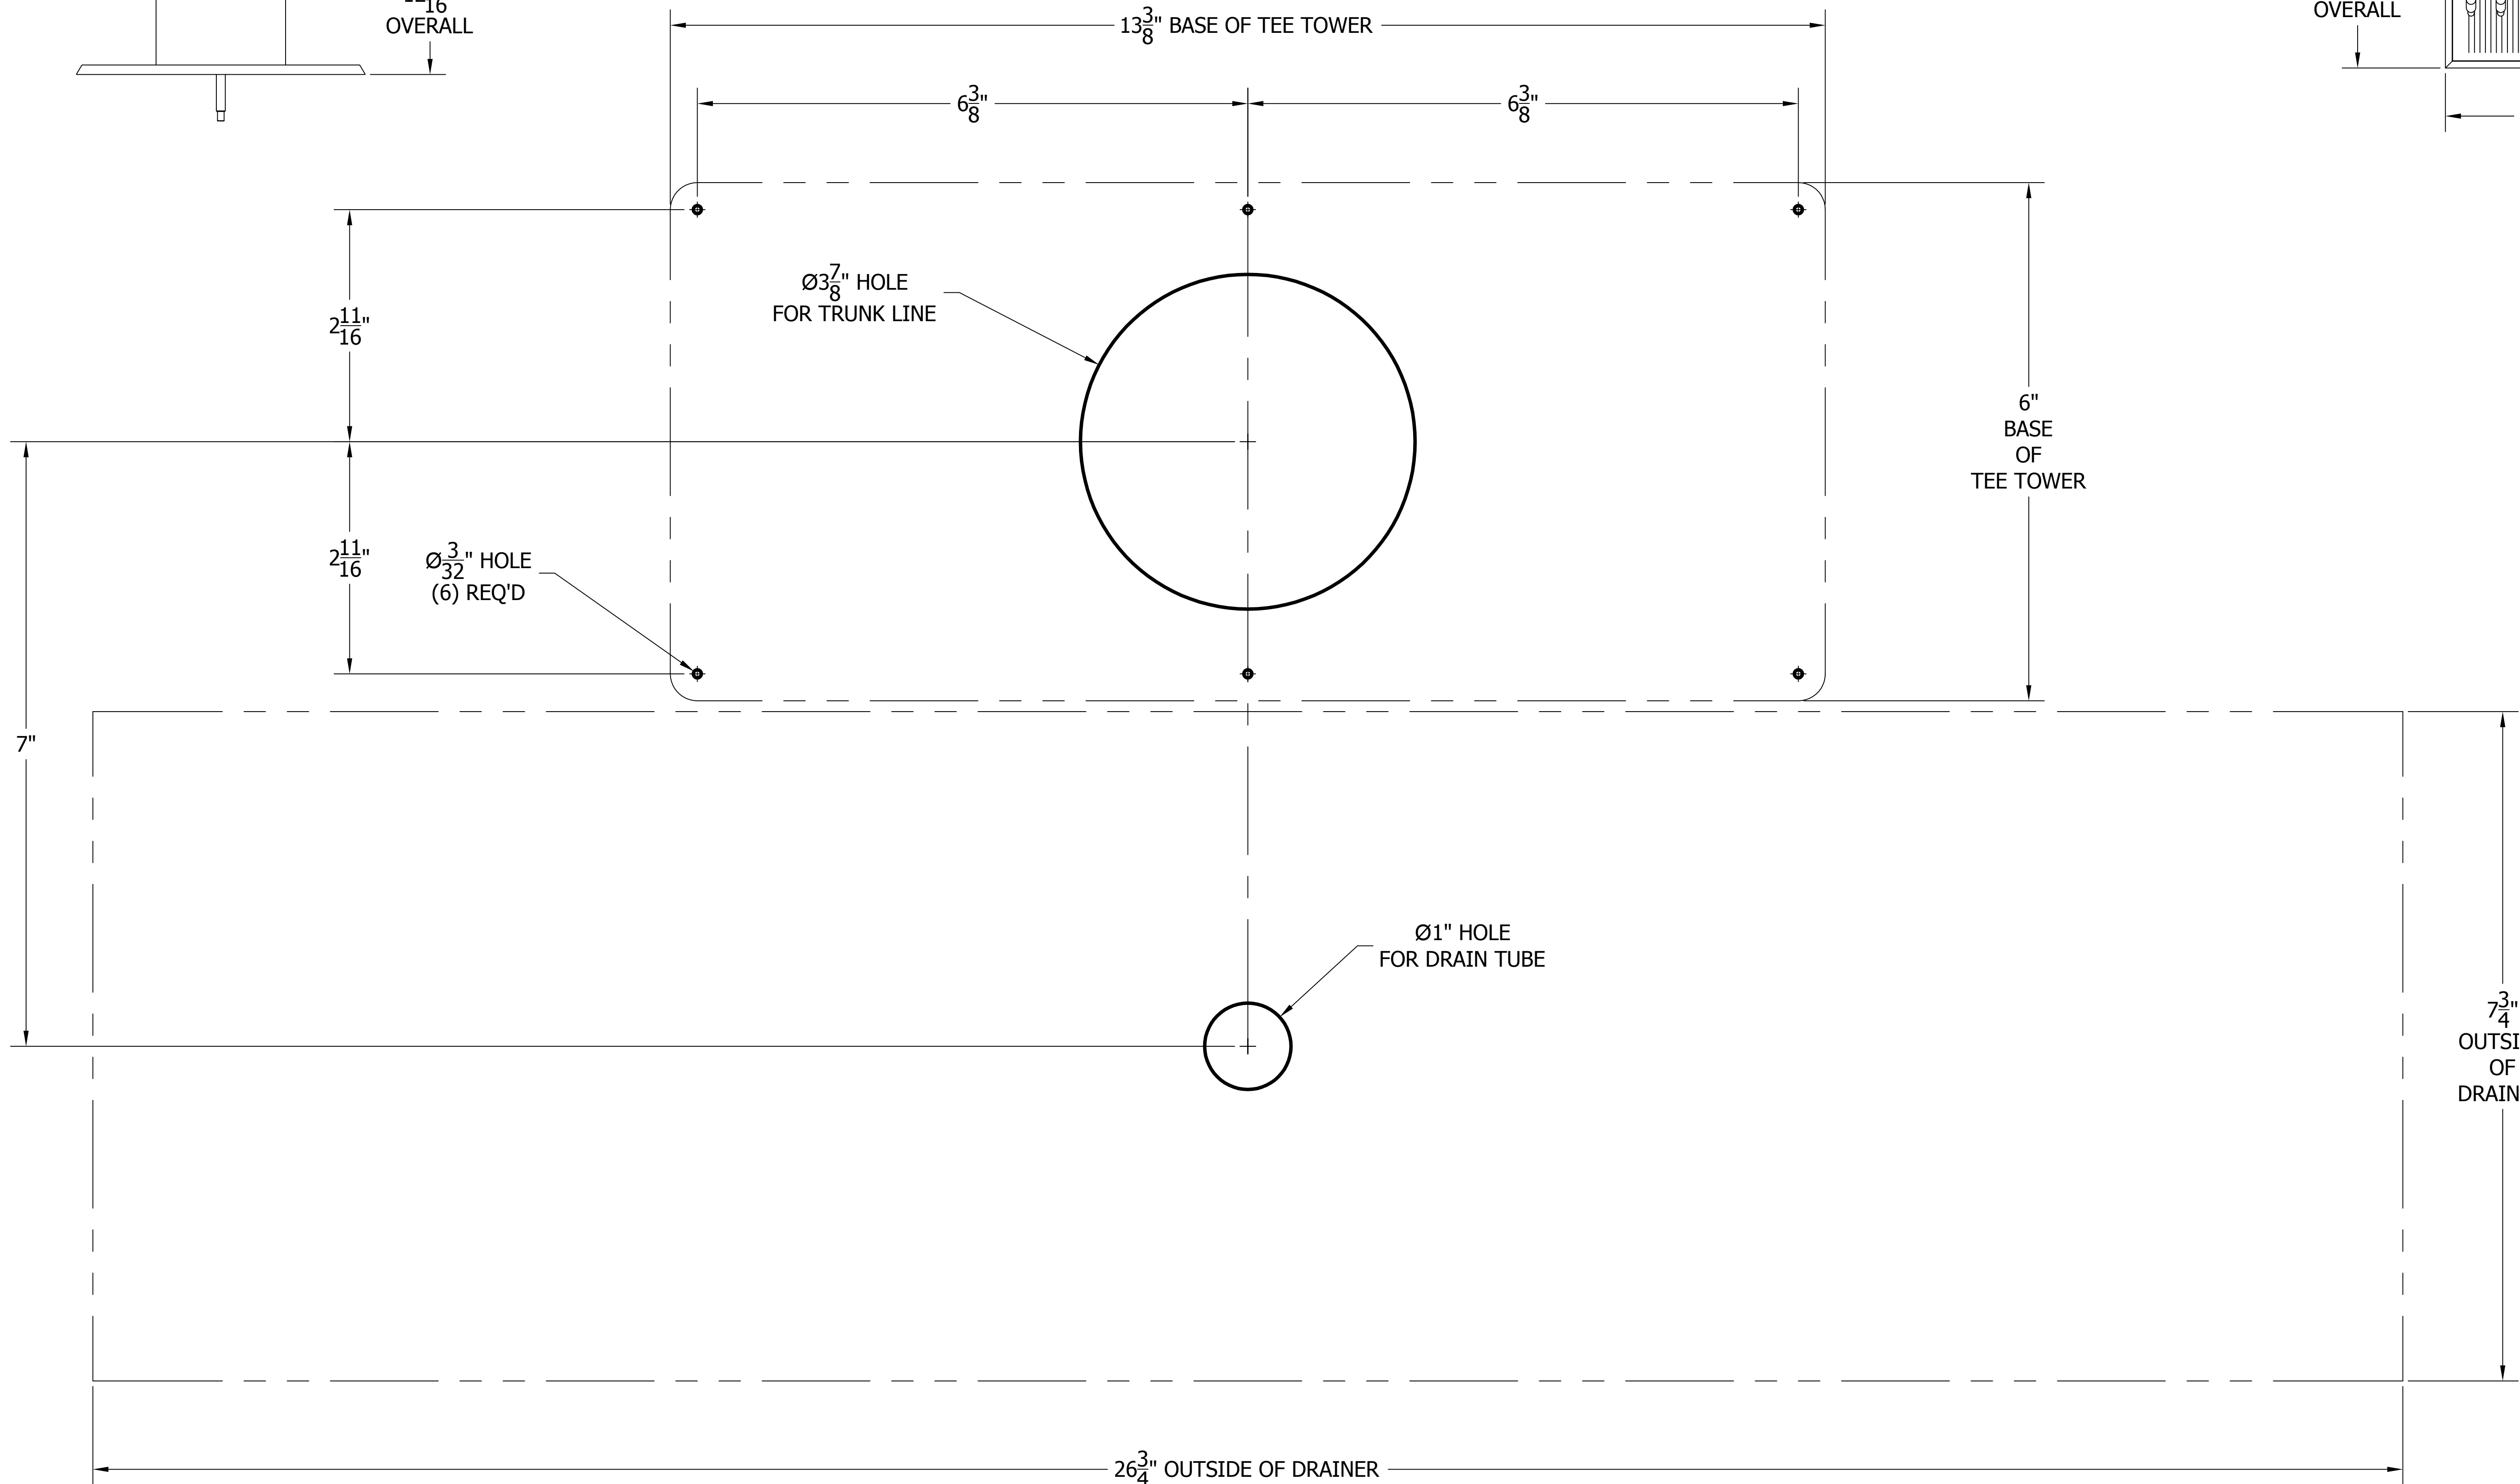

4006S9B TEE TOWER & C18650A TOP MOUNTED DRAINER WITH 408 FAUCETS OR 525SS FAUCETS MOUNTING TEMPLATE

ATTENTION INSTALLERS
VERIFY SCALE OF PRINT
BY CHECKING THESE DIMENSIONS
PRIOR TO INSTALLATION OF BEER HEAD
(EACH SIDE SHOULD MEASURE
EXACTLY 2.00 INCHES)