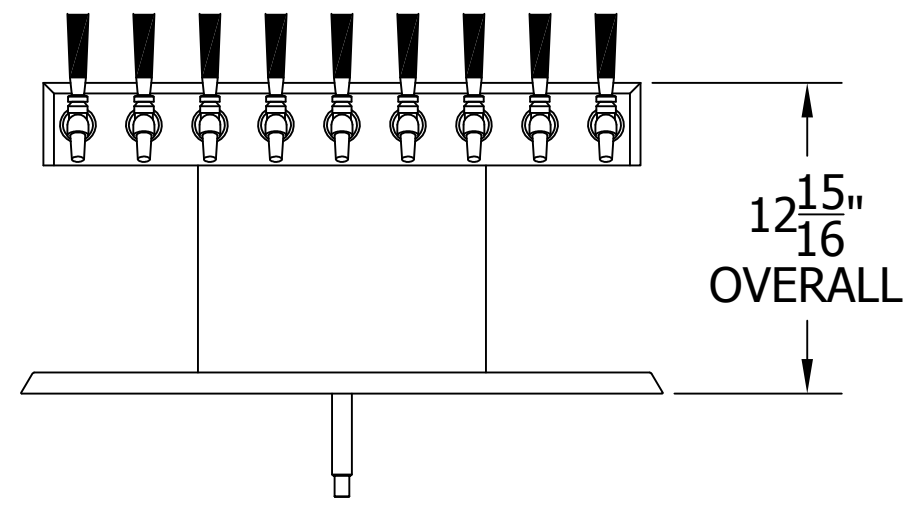

4006S9B TEE TOWER & C18650A TOP MOUNTED DRAINER WITH 408 FAUCETS OR 525SS FAUCETS MOUNTING TEMPLATE

ATTENTION INSTALLERS
VERIFY SCALE OF PRINT
BY CHECKING THESE DIMENSIONS
PRIOR TO INSTALLATION OF BEER HEAD
(EACH SIDE SHOULD MEASURE
EXACTLY 2.00 INCHES)