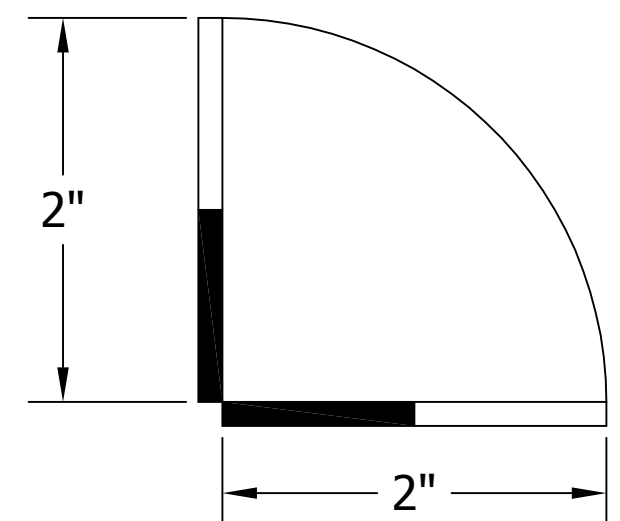

4006S9B TEE TOWER & C18650A TOP MOUNTED DRAINER WITH 408 FAUCETS OR 525SS FAUCETS MOUNTING TEMPLATE

ATTENTION INSTALLERS
VERIFY SCALE OF PRINT
BY CHECKING THESE DIMENSIONS
PRIOR TO INSTALLATION OF BEER HEAD
(EACH SIDE SHOULD MEASURE
EXACTLY 2.00 INCHES)