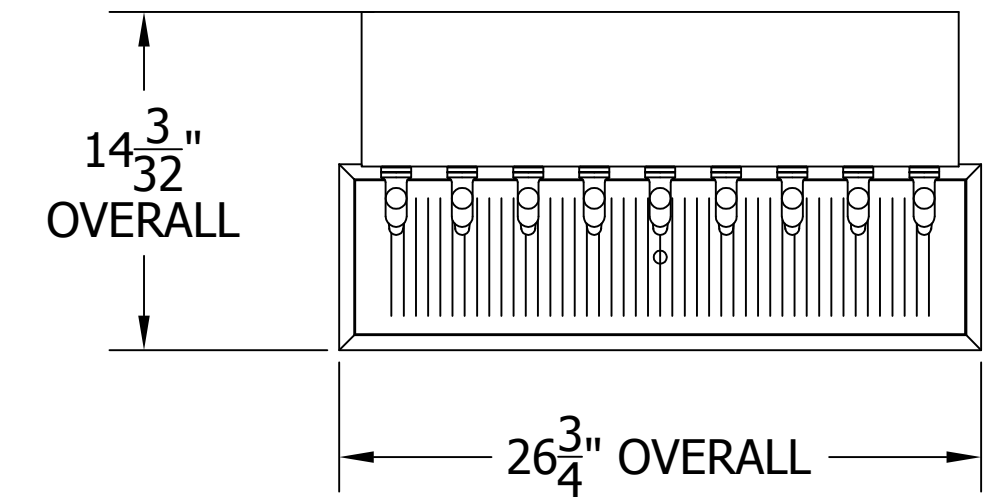

4006S9B TEE TOWER & C18650A TOP MOUNTED DRAINER WITH 408 FAUCETS OR 525SS FAUCETS MOUNTING TEMPLATE

ATTENTION INSTALLERS
VERIFY SCALE OF PRINT
BY CHECKING THESE DIMENSIONS
PRIOR TO INSTALLATION OF BEER HEAD
(EACH SIDE SHOULD MEASURE
EXACTLY 2.00 INCHES)