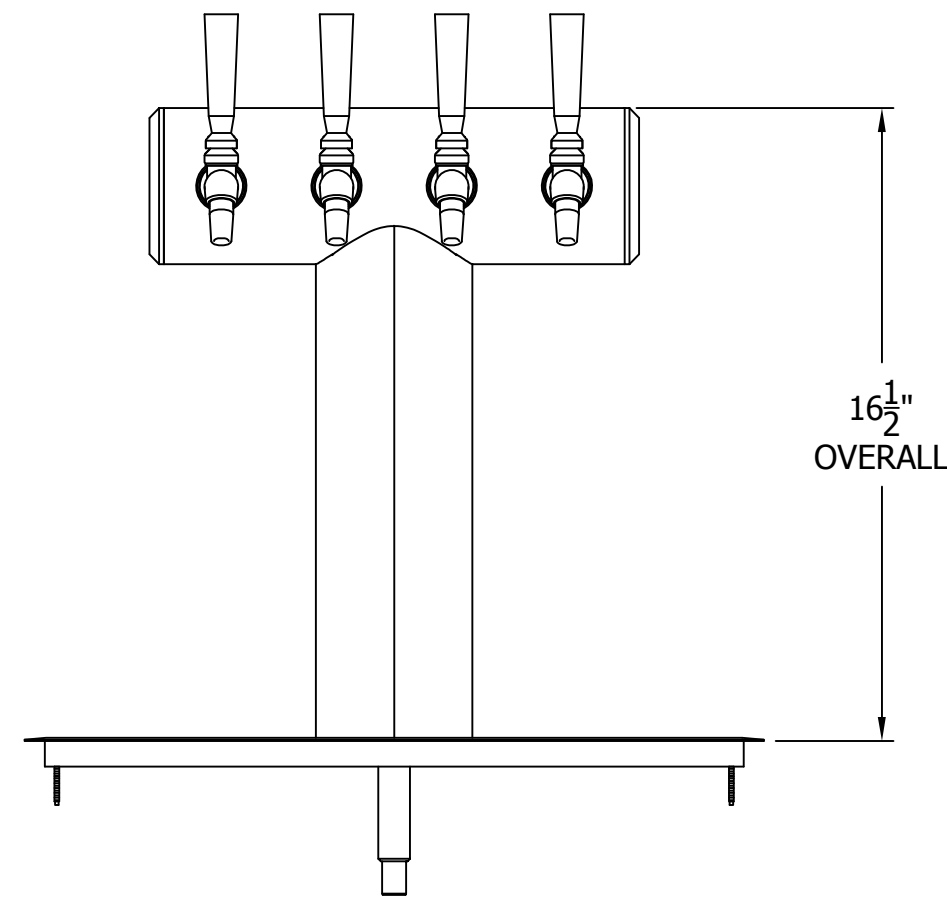

66500-4B WINGED TEE TOWER & C32357 RECESSED DRAINER WITH 525SS FAUCETS MOUNTING TEMPLATE

ATTENTION INSTALLERS
 VERIFY SCALE OF PRINT
 BY CHECKING THESE DIMENSIONS
 PRIOR TO INSTALLATION OF BEER HEAD
 (EACH SIDE SHOULD MEASURE
 EXACTLY 2.00 INCHES)