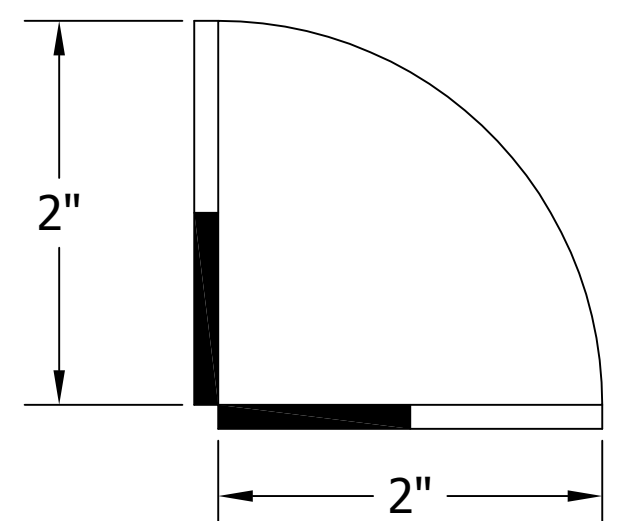

66500-4B WINGED TEE TOWER & C32357 RECESSED DRAINER WITH 525SS FAUCETS MOUNTING TEMPLATE

ATTENTION INSTALLERS
 VERIFY SCALE OF PRINT
 BY CHECKING THESE DIMENSIONS
 PRIOR TO INSTALLATION OF BEER HEAD
 (EACH SIDE SHOULD MEASURE
 EXACTLY 2.00 INCHES)