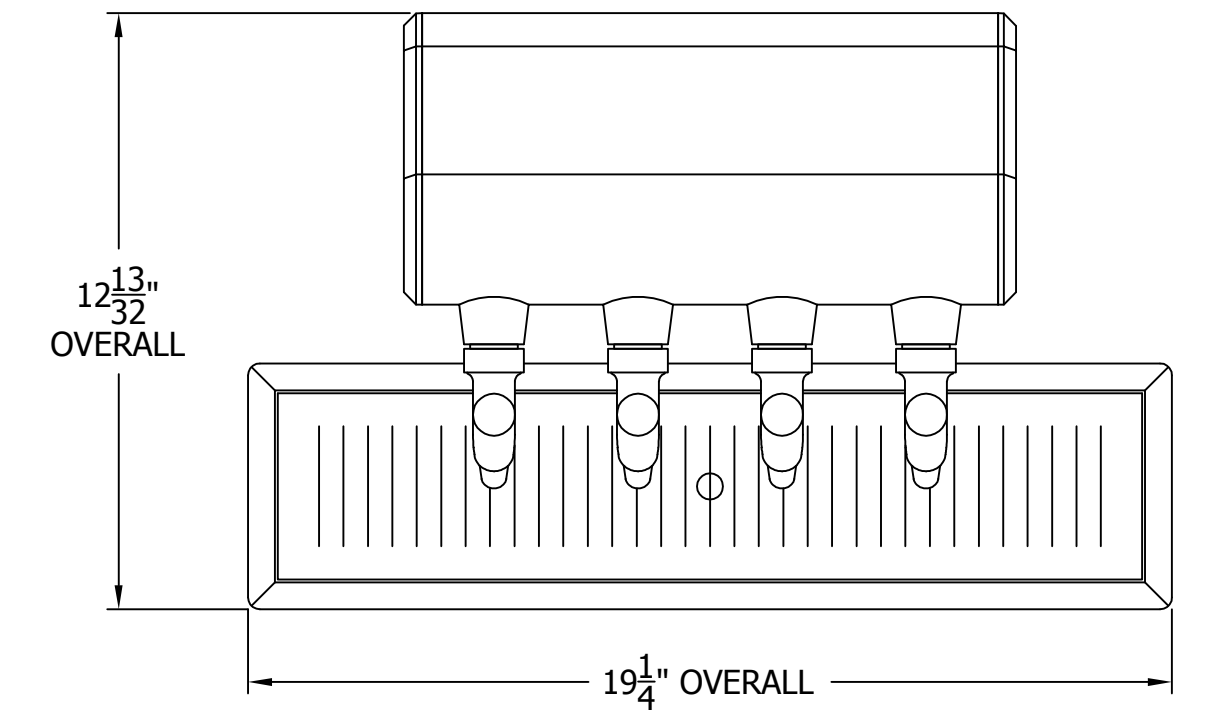

66500-4B WINGED TEE TOWER & C32357 RECESSED DRAINER WITH 525SS FAUCETS MOUNTING TEMPLATE

ATTENTION INSTALLERS
 VERIFY SCALE OF PRINT
 BY CHECKING THESE DIMENSIONS
 PRIOR TO INSTALLATION OF BEER HEAD
 (EACH SIDE SHOULD MEASURE
 EXACTLY 2.00 INCHES)