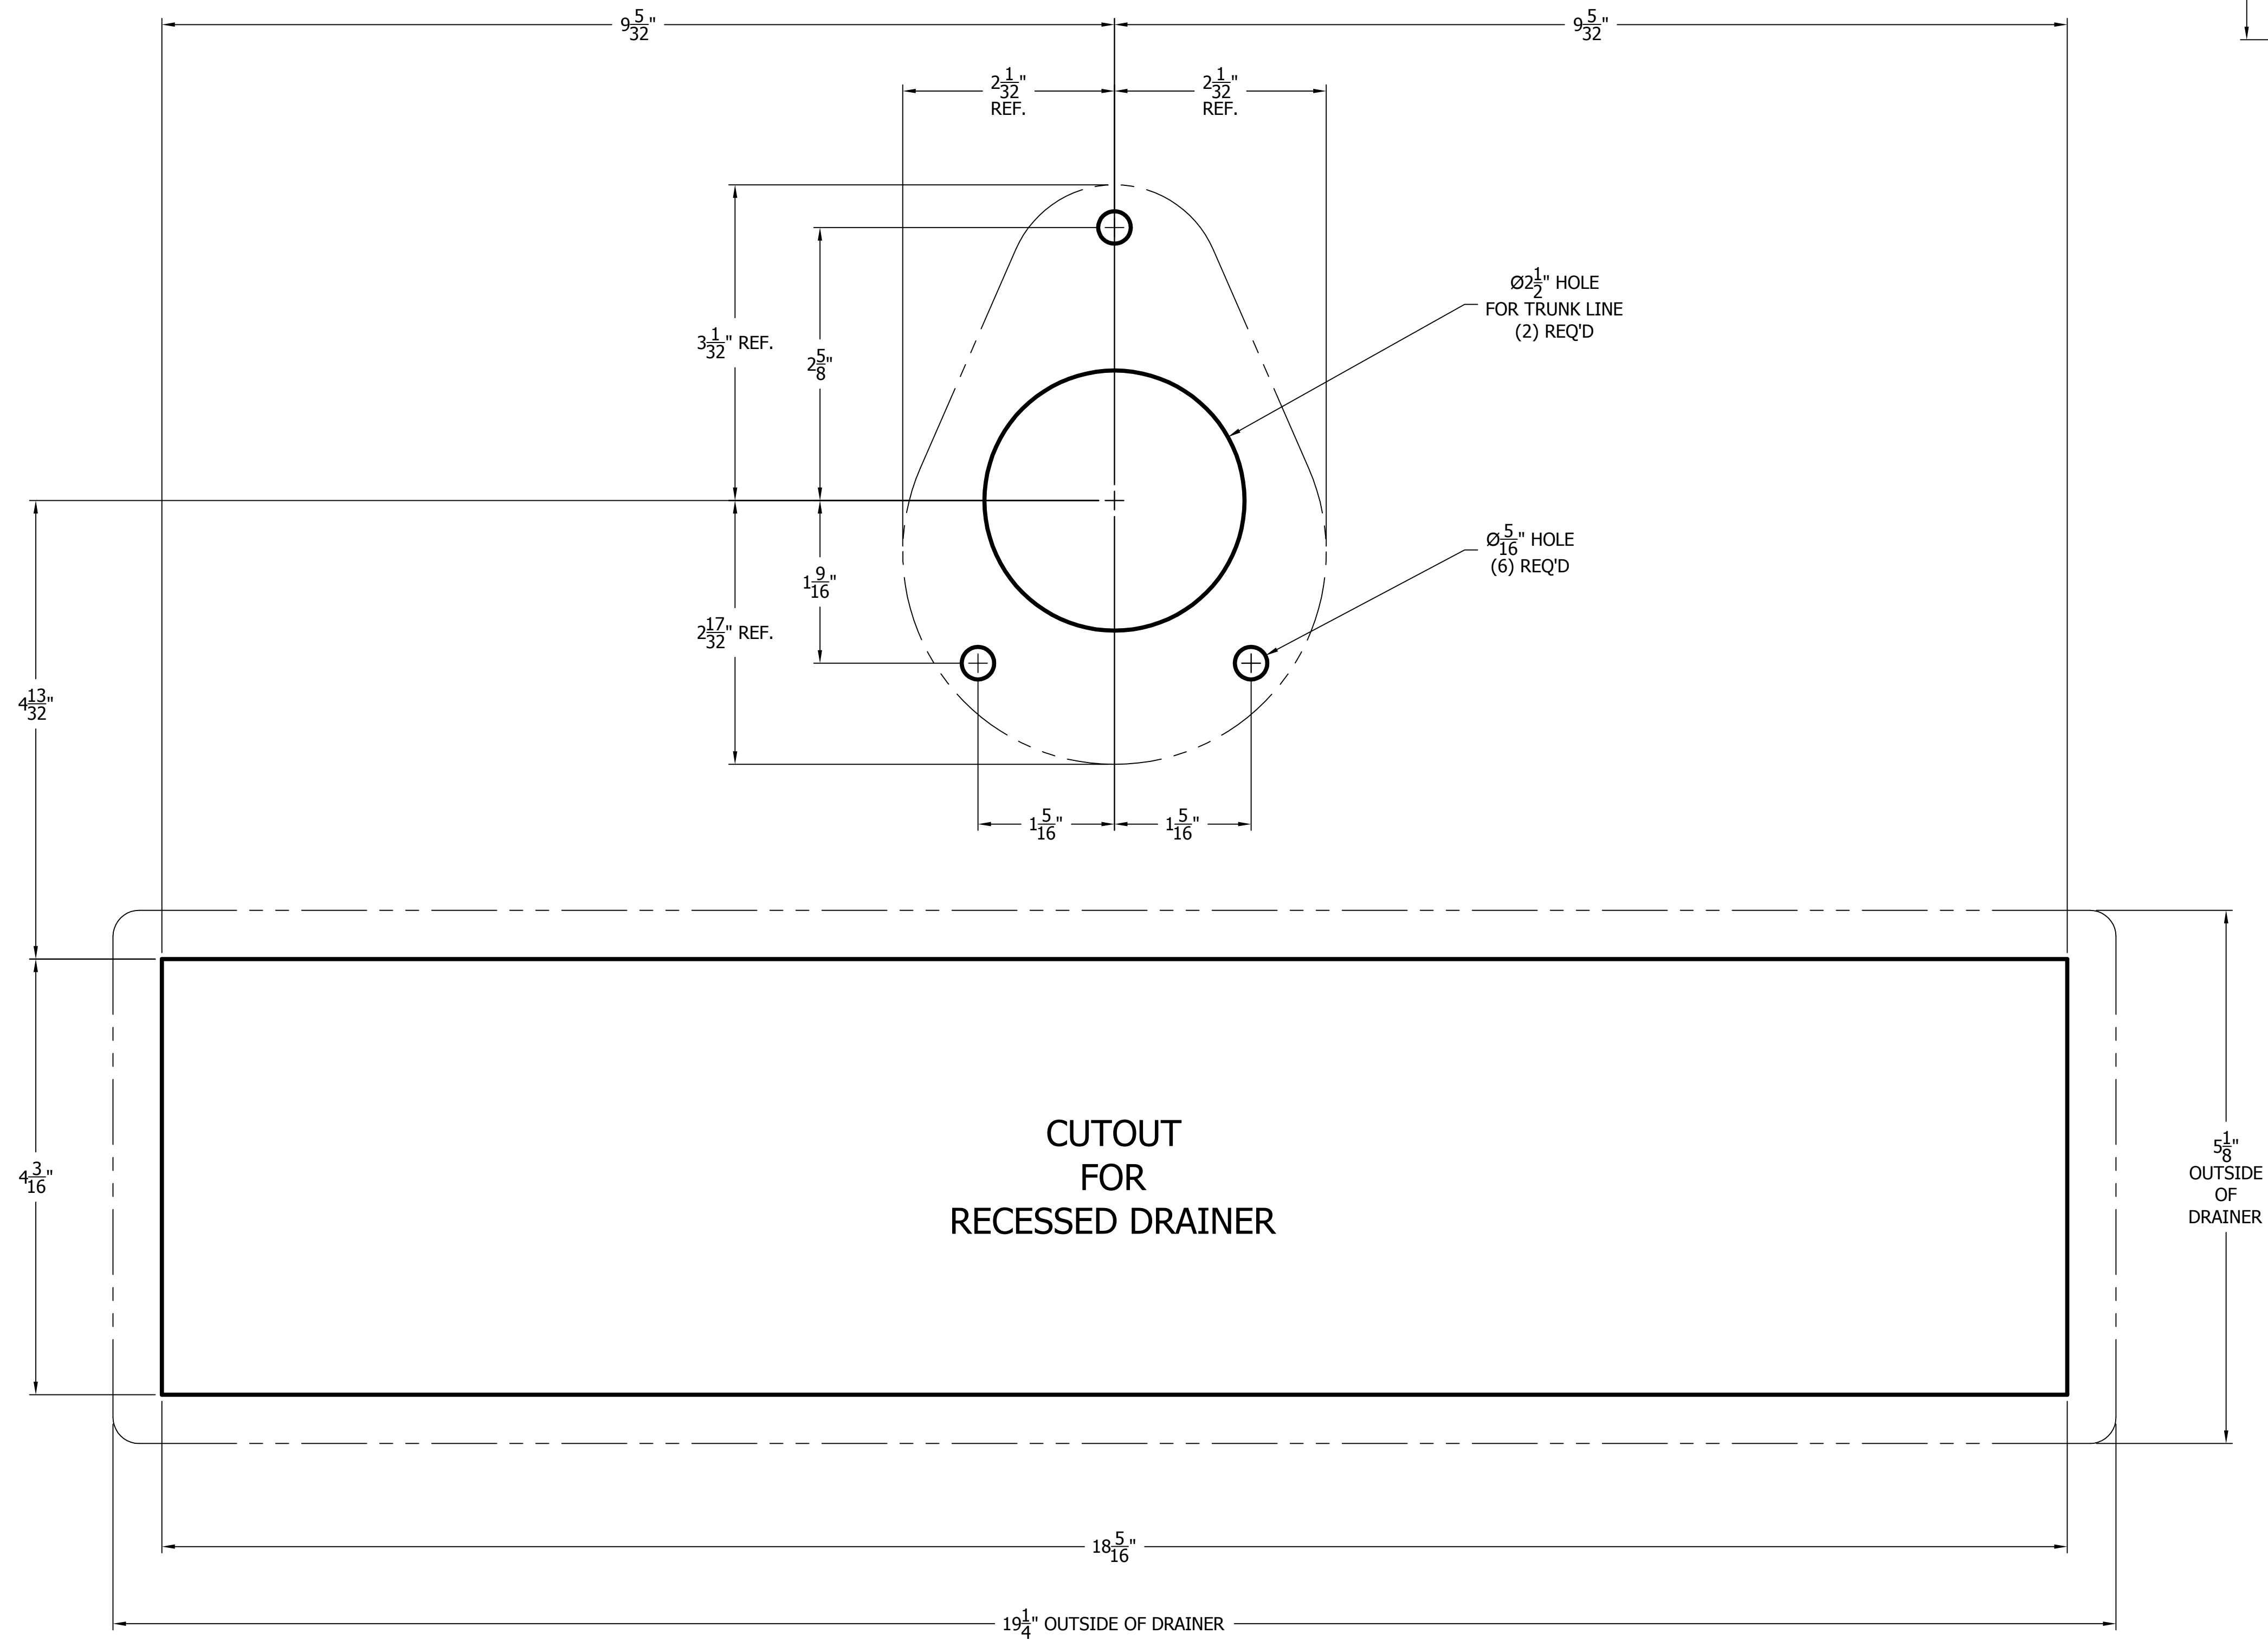

66500-4B WINGED TEE TOWER & C32357 RECESSED DRAINER WITH 525SS FAUCETS MOUNTING TEMPLATE

ATTENTION INSTALLERS
 VERIFY SCALE OF PRINT
 BY CHECKING THESE DIMENSIONS
 PRIOR TO INSTALLATION OF BEER HEAD
 (EACH SIDE SHOULD MEASURE
 EXACTLY 2.00 INCHES)