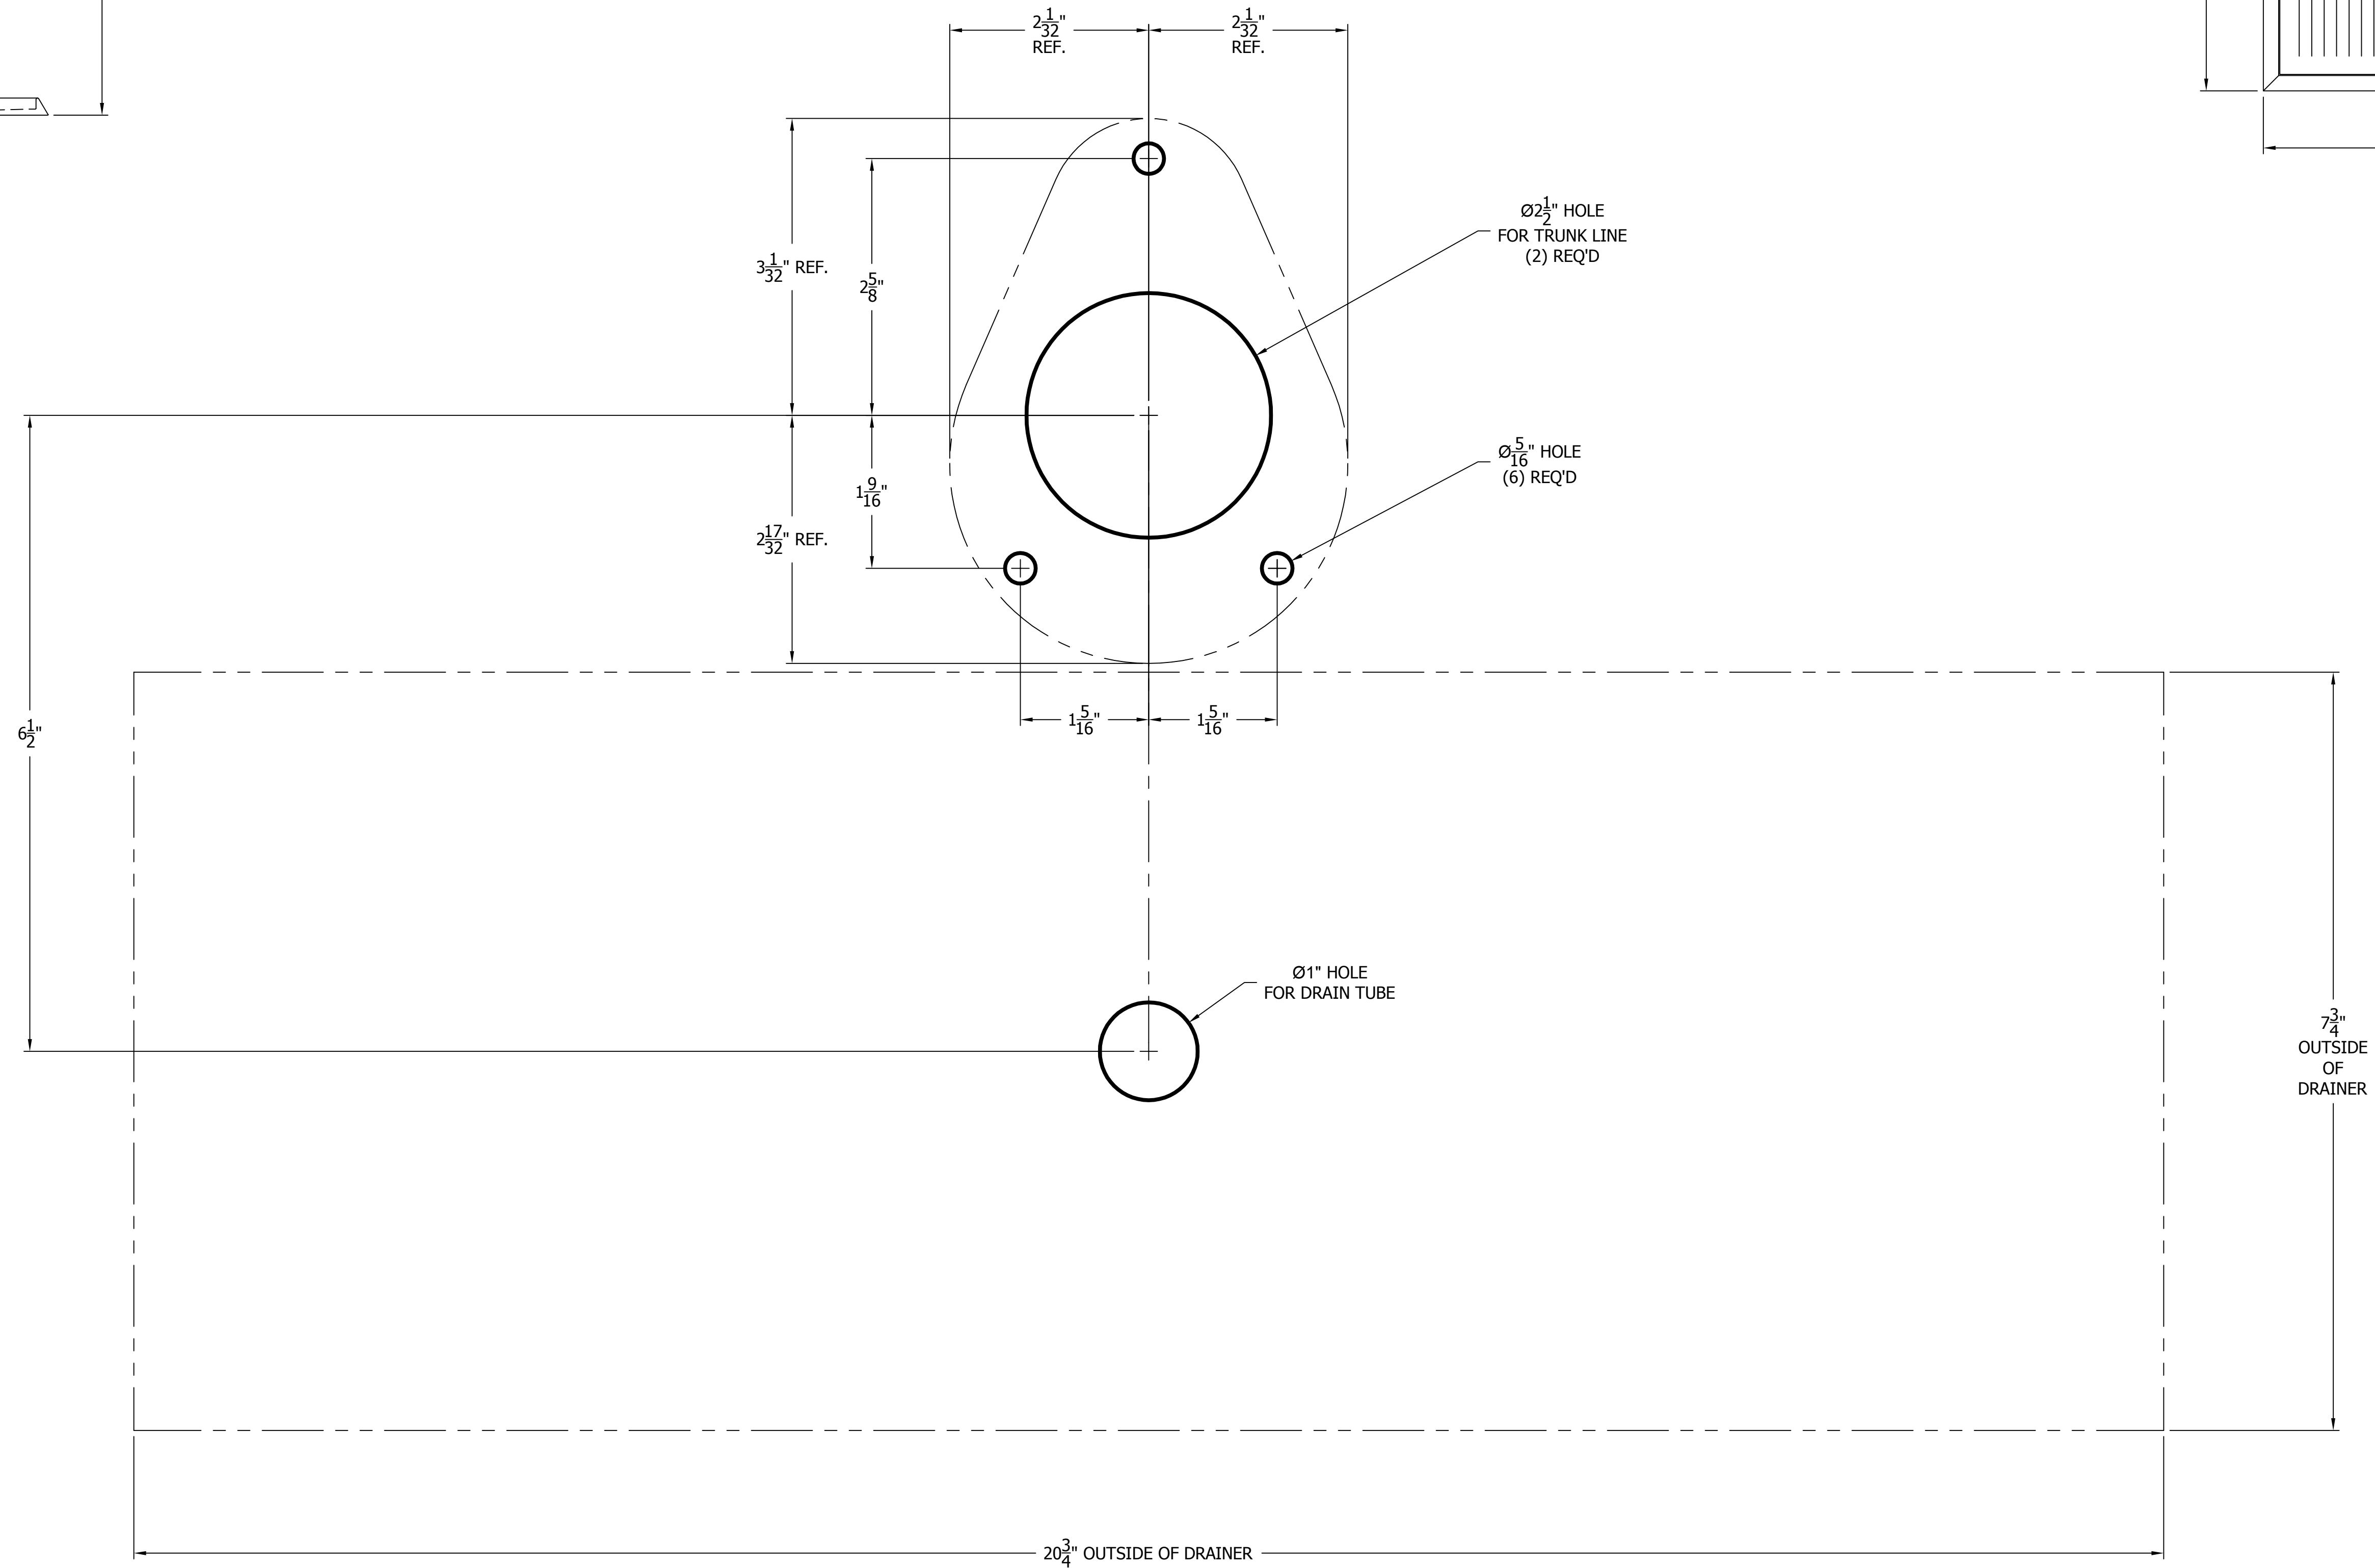

66500-5B WINGED TEE TOWER & C18645A TOP MOUNTED DRAINER WITH 408X OR 525SS FAUCETS MOUNTING TEMPLATE

ATTENTION INSTALLERS
VERIFY SCALE OF PRINT
BY CHECKING THESE DIMENSIONS
PRIOR TO INSTALLATION OF BEER HEAD
(EACH SIDE SHOULD MEASURE
EXACTLY 2.00 INCHES)