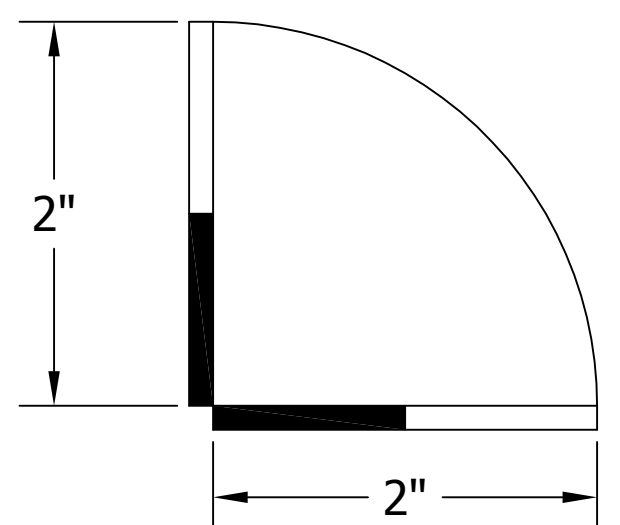

66500-5B WINGED TEE TOWER & C18645A TOP MOUNTED DRAINER WITH 408X OR 525SS FAUCETS MOUNTING TEMPLATE

ATTENTION INSTALLERS
VERIFY SCALE OF PRINT
BY CHECKING THESE DIMENSIONS
PRIOR TO INSTALLATION OF BEER HEAD
(EACH SIDE SHOULD MEASURE
EXACTLY 2.00 INCHES)