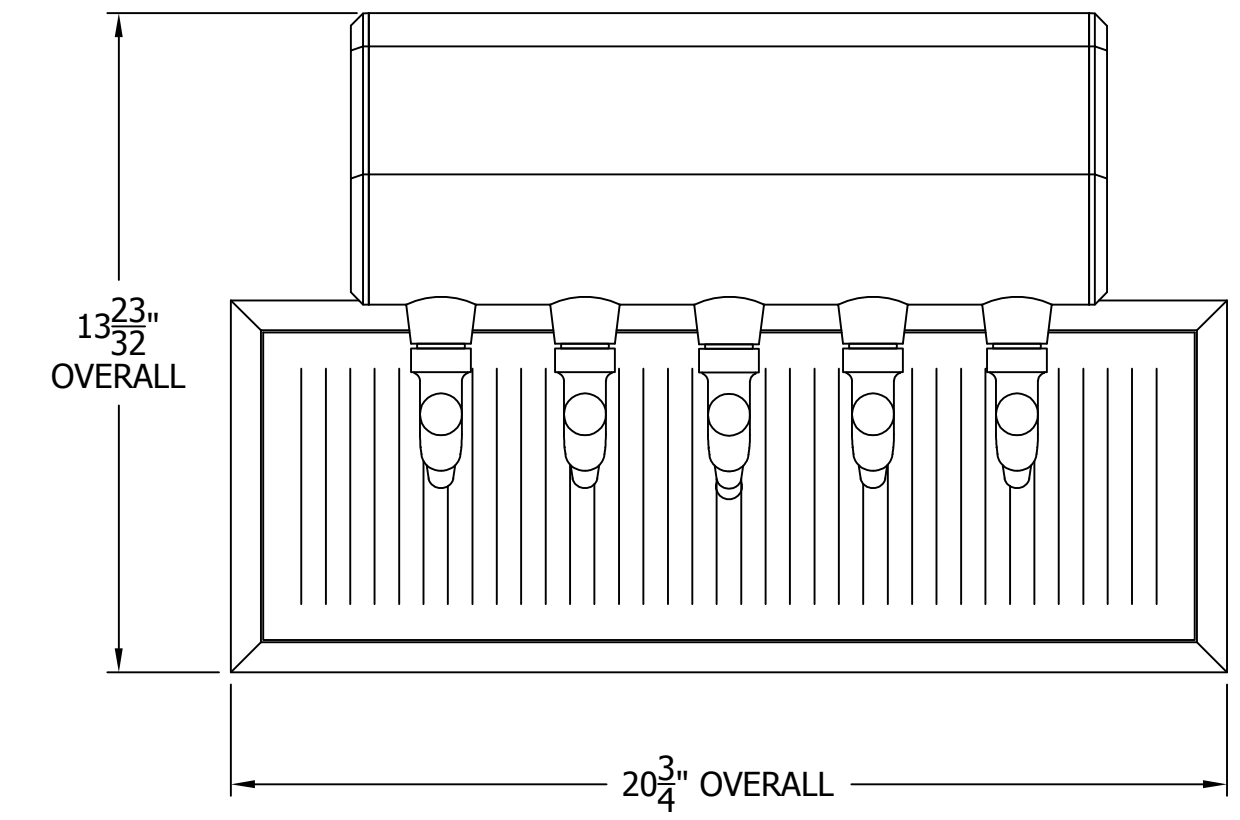

66500-5B WINGED TEE TOWER & C18645A TOP MOUNTED DRAINER WITH 408X OR 525SS FAUCETS MOUNTING TEMPLATE

ATTENTION INSTALLERS
VERIFY SCALE OF PRINT
BY CHECKING THESE DIMENSIONS
PRIOR TO INSTALLATION OF BEER HEAD
(EACH SIDE SHOULD MEASURE
EXACTLY 2.00 INCHES)