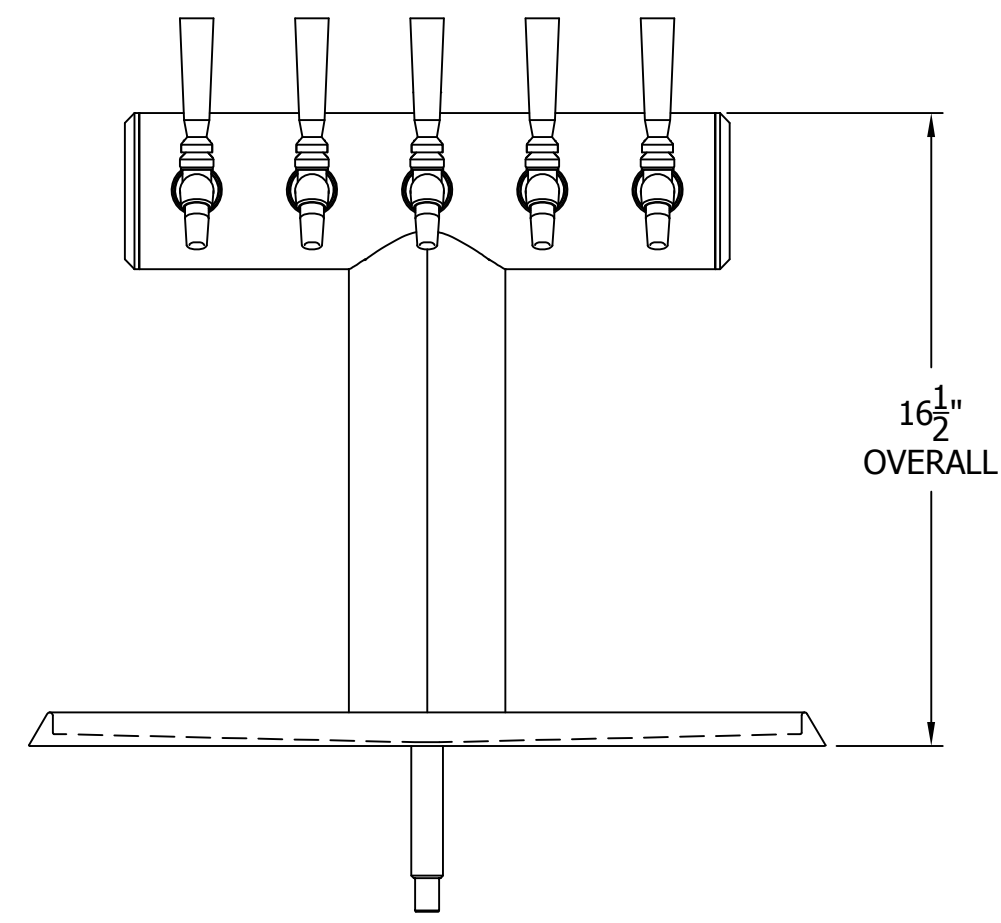

66500-5B WINGED TEE TOWER & C18645A TOP MOUNTED DRAINER WITH 408X OR 525SS FAUCETS MOUNTING TEMPLATE

ATTENTION INSTALLERS
VERIFY SCALE OF PRINT
BY CHECKING THESE DIMENSIONS
PRIOR TO INSTALLATION OF BEER HEAD
(EACH SIDE SHOULD MEASURE
EXACTLY 2.00 INCHES)