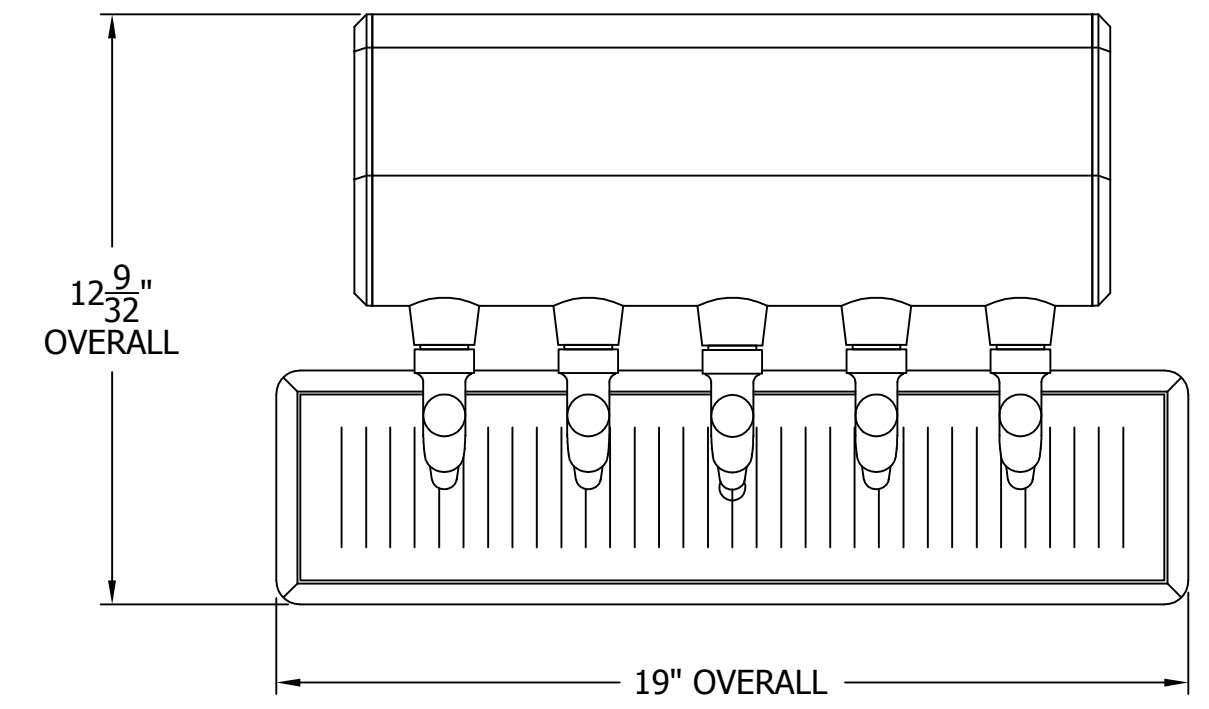

# 66500-5B WINGED TEE TOWER & 5025 TOP MOUNTED DRAINER WITH 525SS FAUCETS MOUNTING TEMPLATE

**ATTENTION INSTALLERS**  
VERIFY SCALE OF PRINT  
BY CHECKING THESE DIMENSIONS  
PRIOR TO INSTALLATION OF BEER HEAD  
(EACH SIDE SHOULD MEASURE  
EXACTLY 2.00 INCHES)