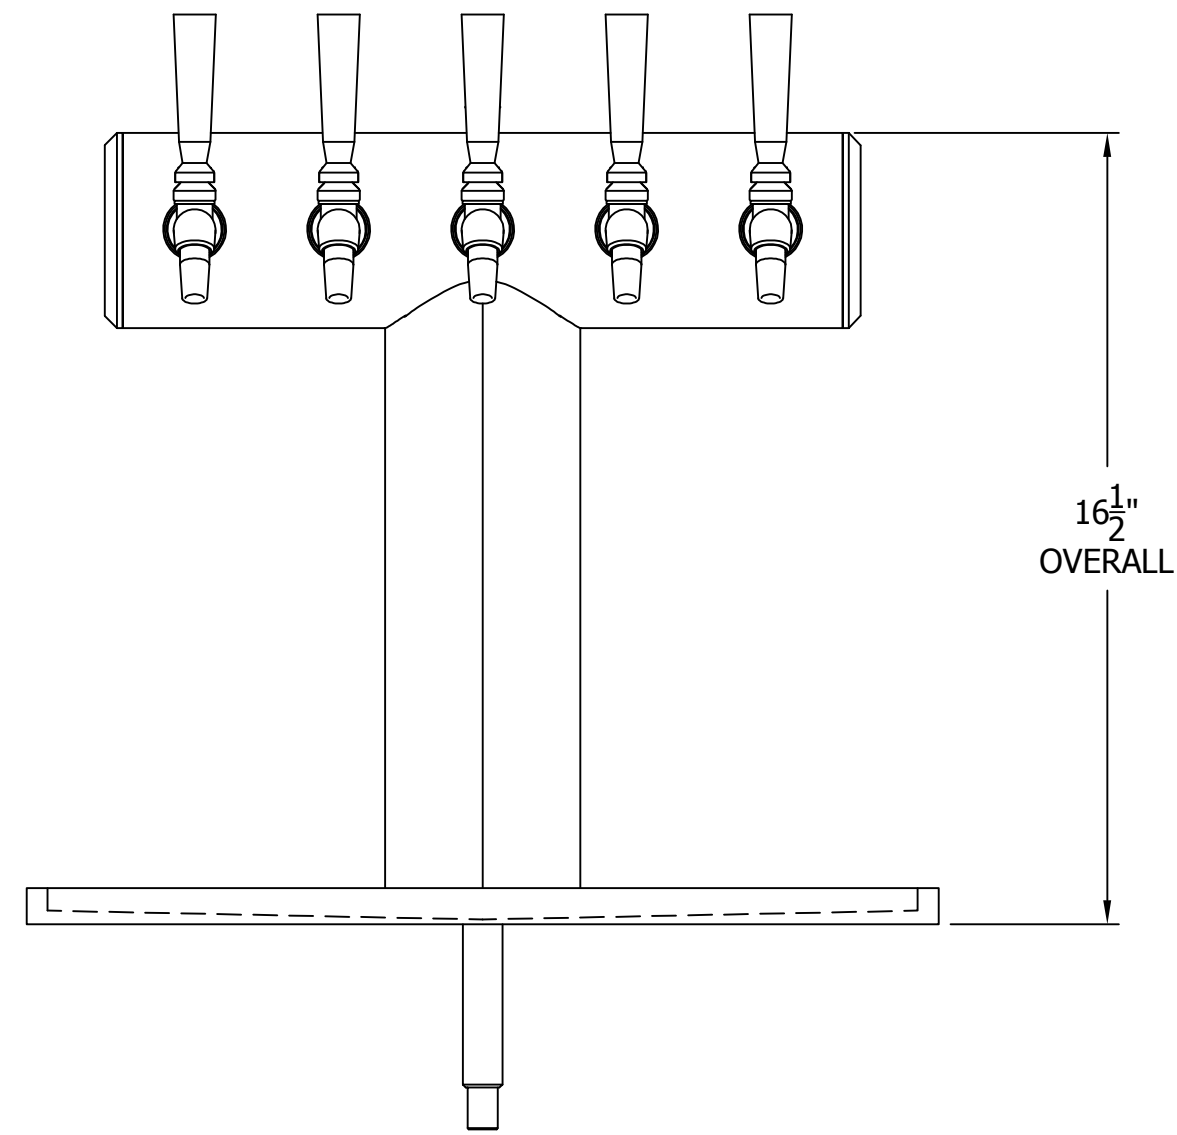

# 66500-5B WINGED TEE TOWER & 5025 TOP MOUNTED DRAINER WITH 525SS FAUCETS MOUNTING TEMPLATE

**ATTENTION INSTALLERS**  
VERIFY SCALE OF PRINT  
BY CHECKING THESE DIMENSIONS  
PRIOR TO INSTALLATION OF BEER HEAD  
(EACH SIDE SHOULD MEASURE  
EXACTLY 2.00 INCHES)