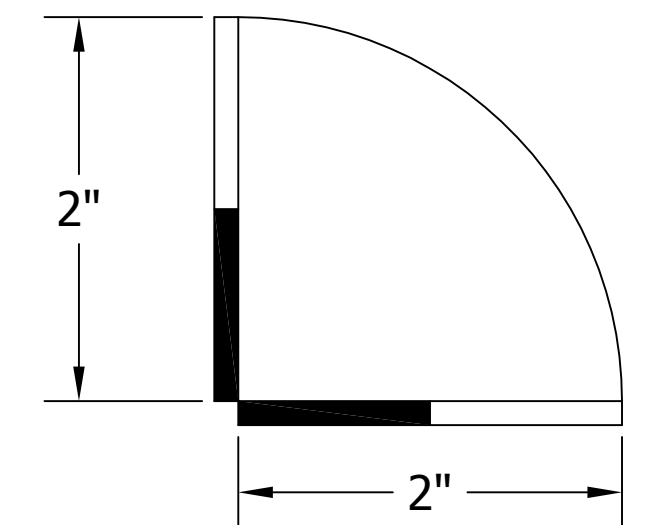

# 66500-5B WINGED TEE TOWER & 5025 TOP MOUNTED DRAINER WITH 525SS FAUCETS MOUNTING TEMPLATE

**ATTENTION INSTALLERS**  
VERIFY SCALE OF PRINT  
BY CHECKING THESE DIMENSIONS  
PRIOR TO INSTALLATION OF BEER HEAD  
(EACH SIDE SHOULD MEASURE  
EXACTLY 2.00 INCHES)