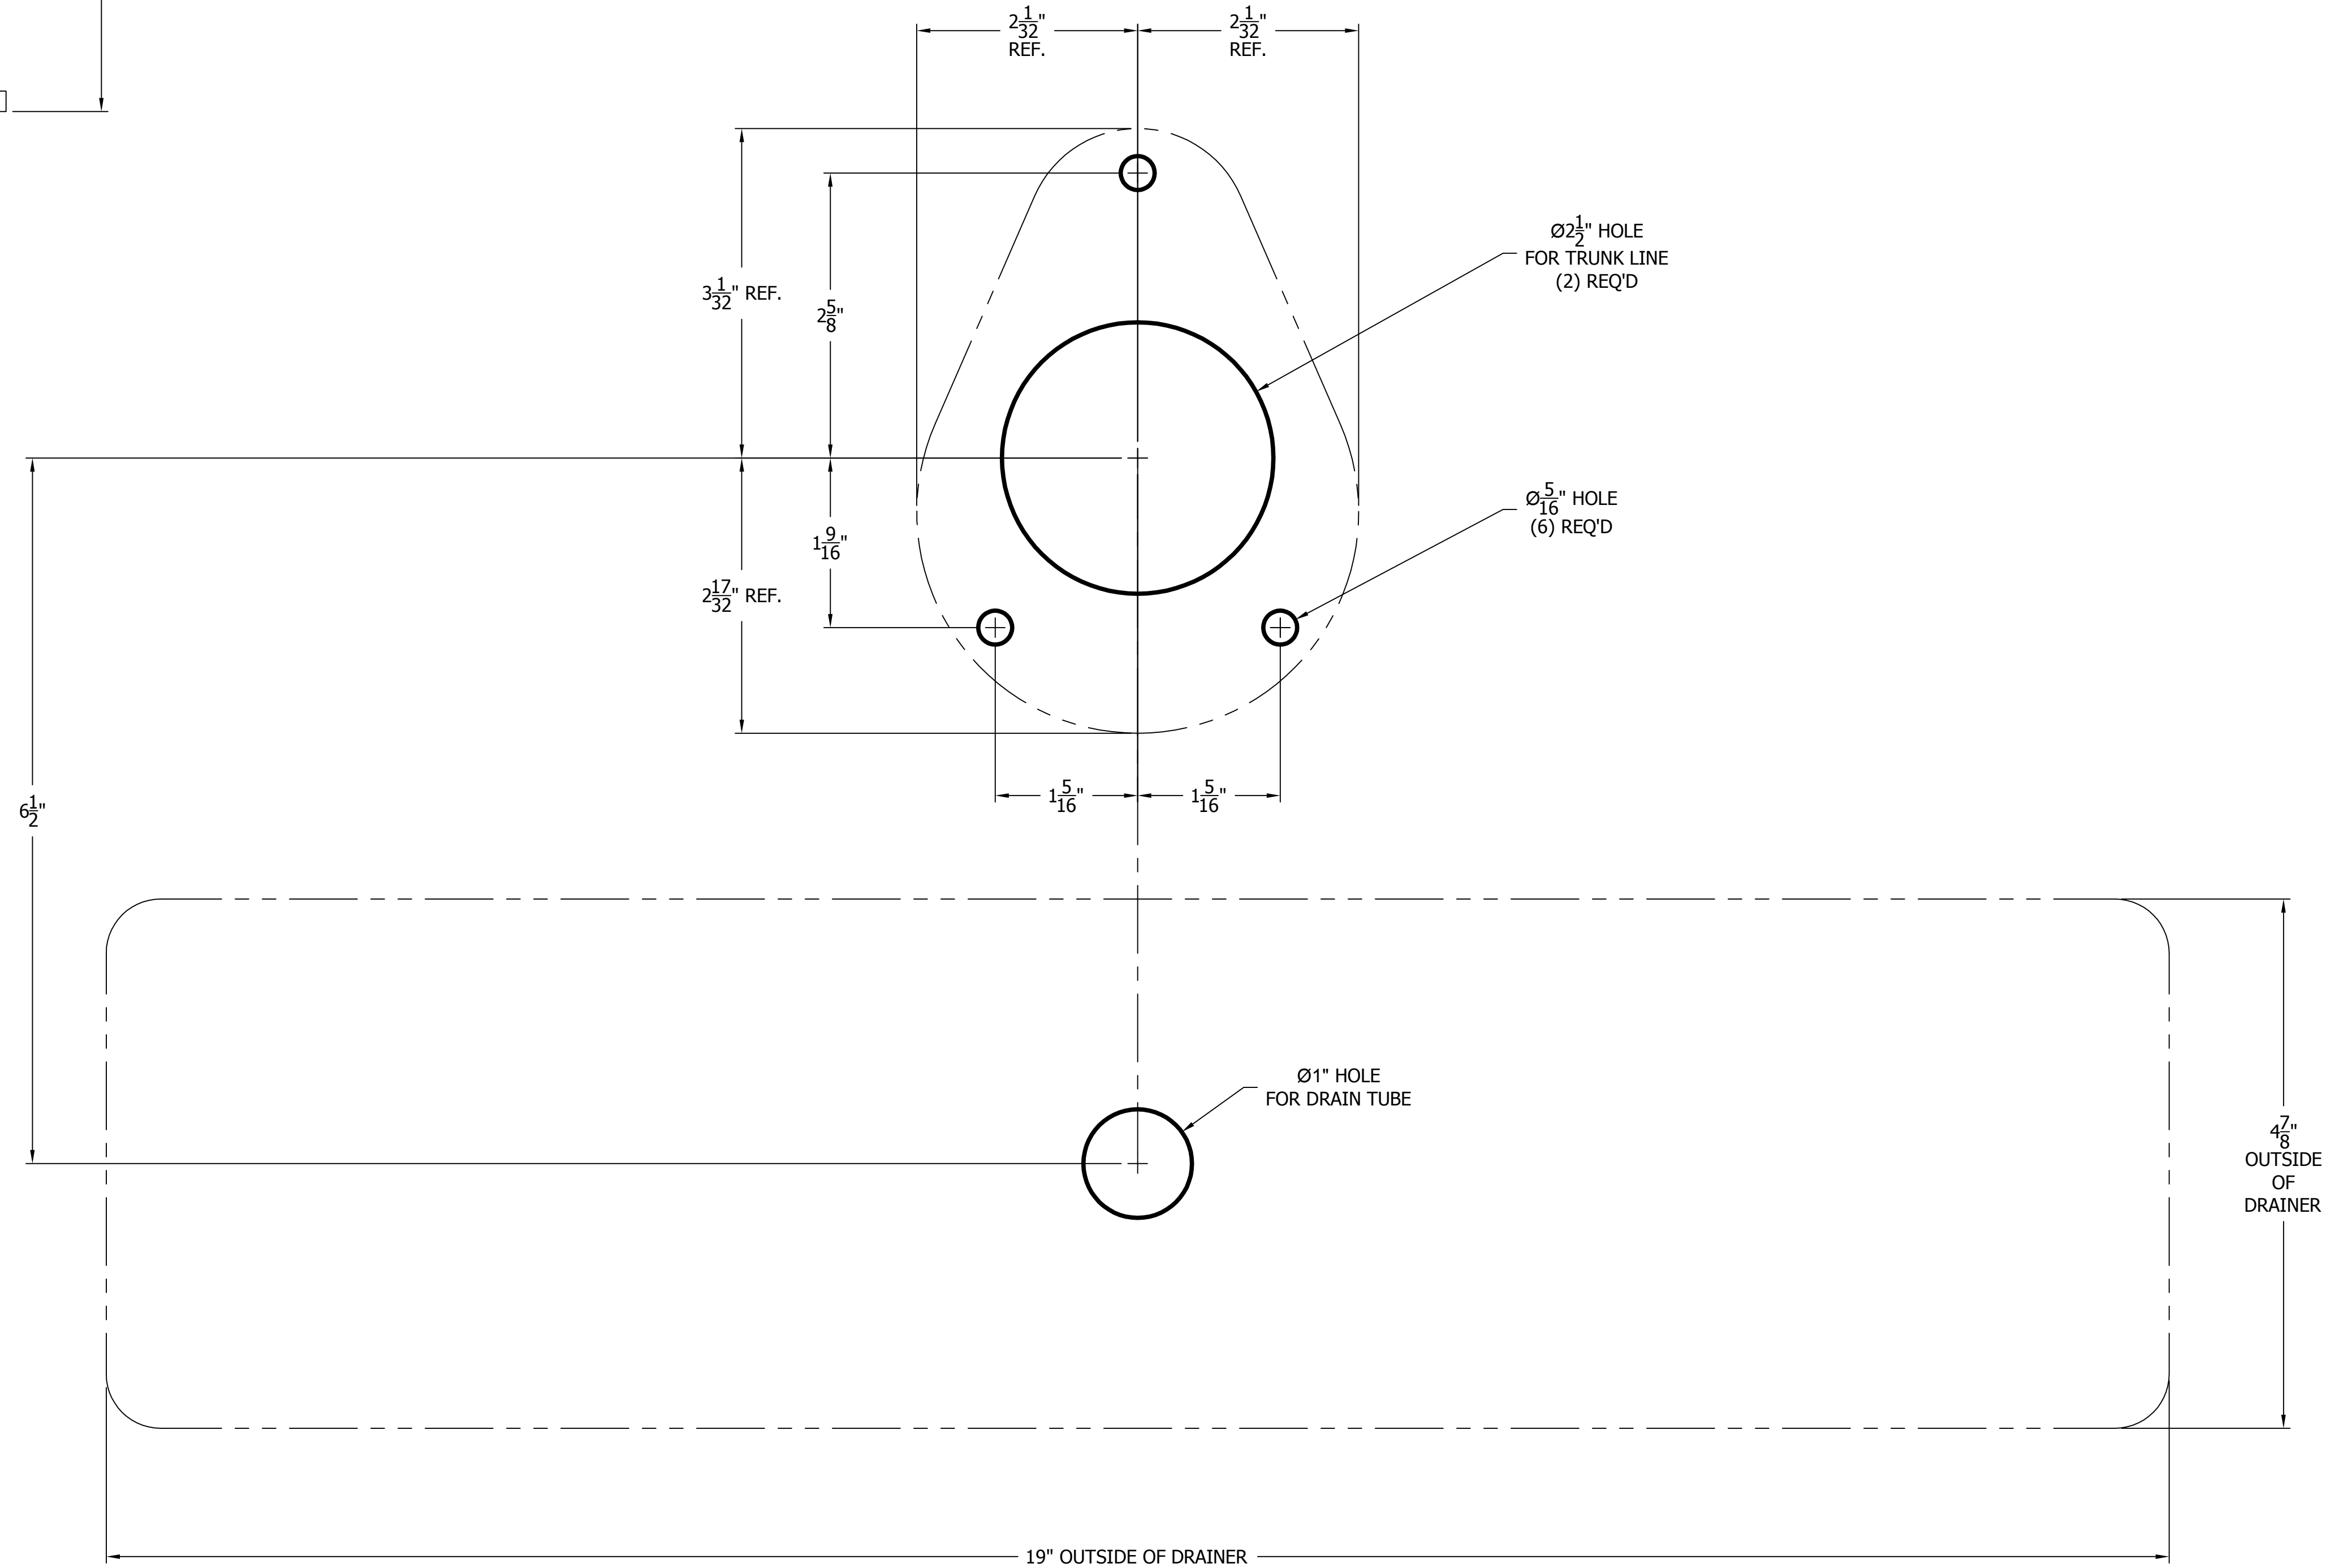

# 66500-5B WINGED TEE TOWER & 5025 TOP MOUNTED DRAINER WITH 525SS FAUCETS MOUNTING TEMPLATE

**ATTENTION INSTALLERS**  
VERIFY SCALE OF PRINT  
BY CHECKING THESE DIMENSIONS  
PRIOR TO INSTALLATION OF BEER HEAD  
(EACH SIDE SHOULD MEASURE  
EXACTLY 2.00 INCHES)