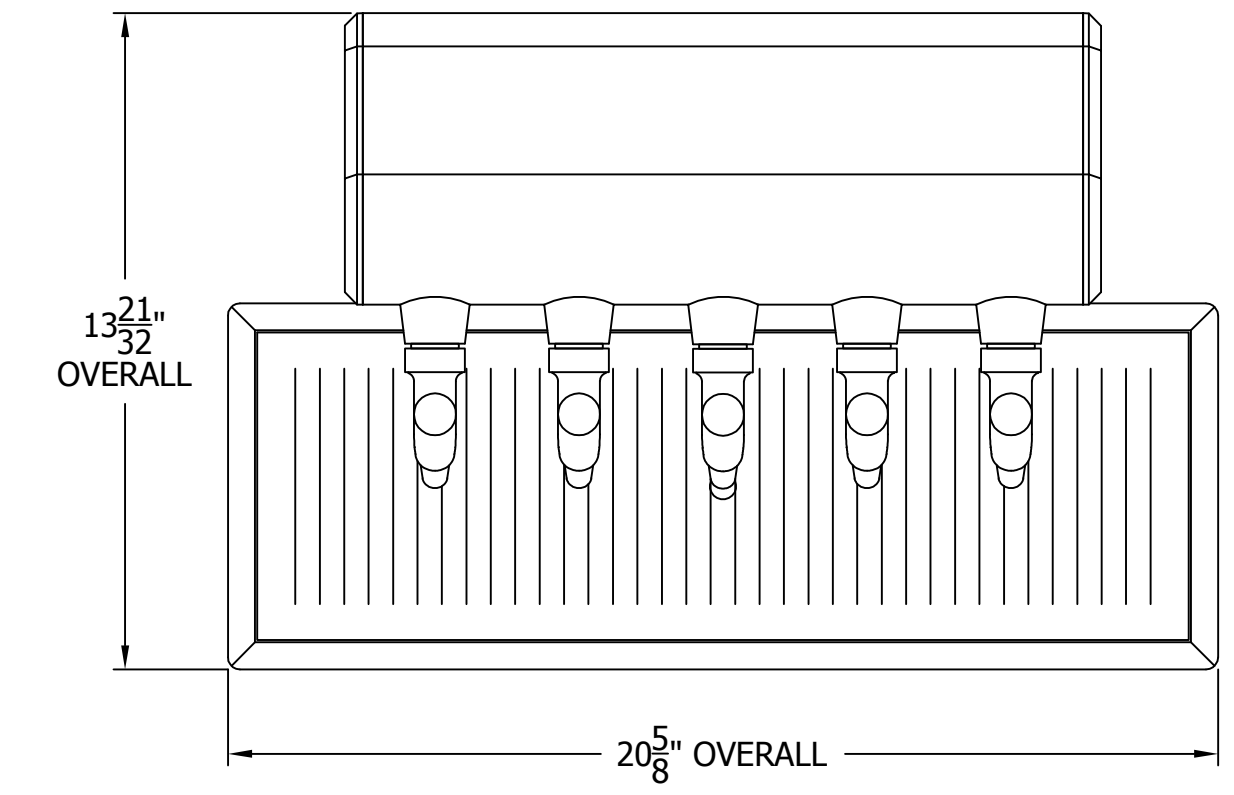

# 66500-4B WINGED TEE TOWER & C32257 RECESSED DRAINER WITH 408X OR 525SS FAUCETS MOUNTING TEMPLATE

**ATTENTION INSTALLERS**  
VERIFY SCALE OF PRINT  
BY CHECKING THESE DIMENSIONS  
PRIOR TO INSTALLATION OF BEER HEAD  
(EACH SIDE SHOULD MEASURE  
EXACTLY 2.00 INCHES)