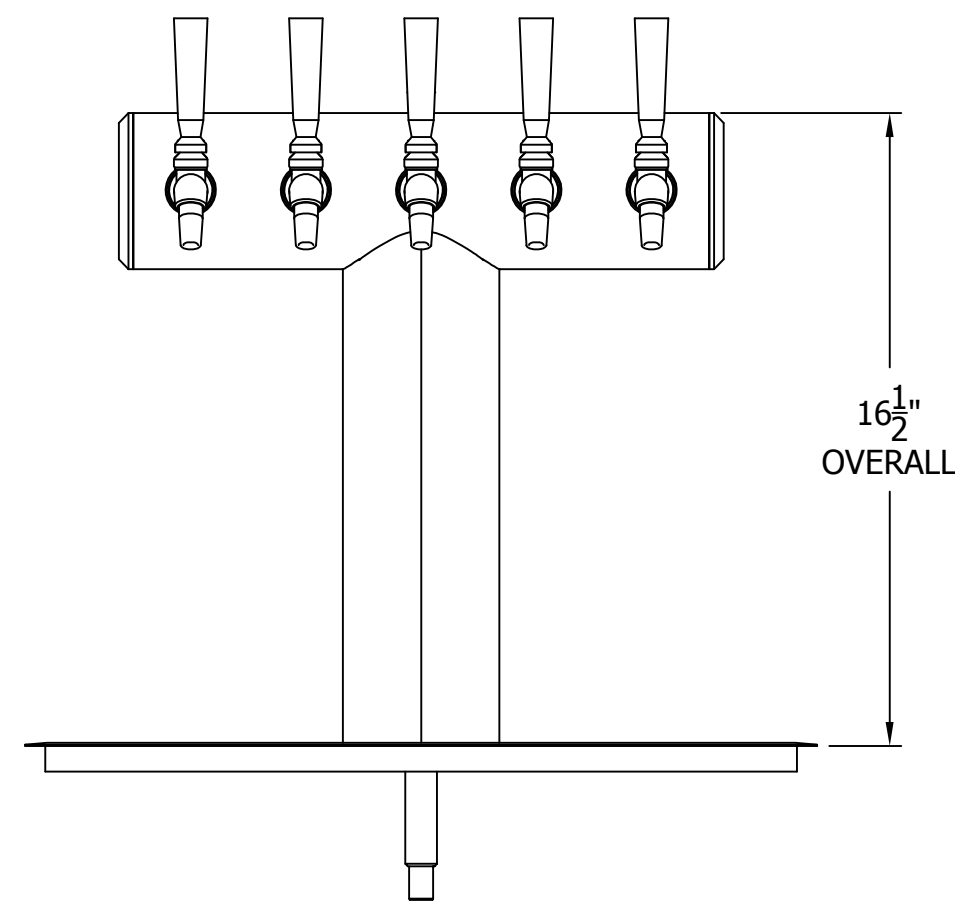

# 66500-4B WINGED TEE TOWER & C32257 RECESSED DRAINER WITH 408X OR 525SS FAUCETS MOUNTING TEMPLATE

**ATTENTION INSTALLERS**  
VERIFY SCALE OF PRINT  
BY CHECKING THESE DIMENSIONS  
PRIOR TO INSTALLATION OF BEER HEAD  
(EACH SIDE SHOULD MEASURE  
EXACTLY 2.00 INCHES)