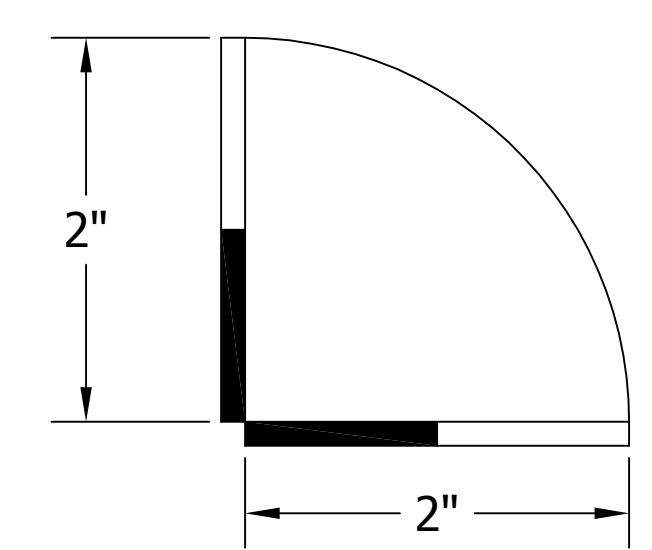

# 66500-4B WINGED TEE TOWER & C32257 RECESSED DRAINER WITH 408X OR 525SS FAUCETS MOUNTING TEMPLATE

**ATTENTION INSTALLERS**  
VERIFY SCALE OF PRINT  
BY CHECKING THESE DIMENSIONS  
PRIOR TO INSTALLATION OF BEER HEAD  
(EACH SIDE SHOULD MEASURE  
EXACTLY 2.00 INCHES)