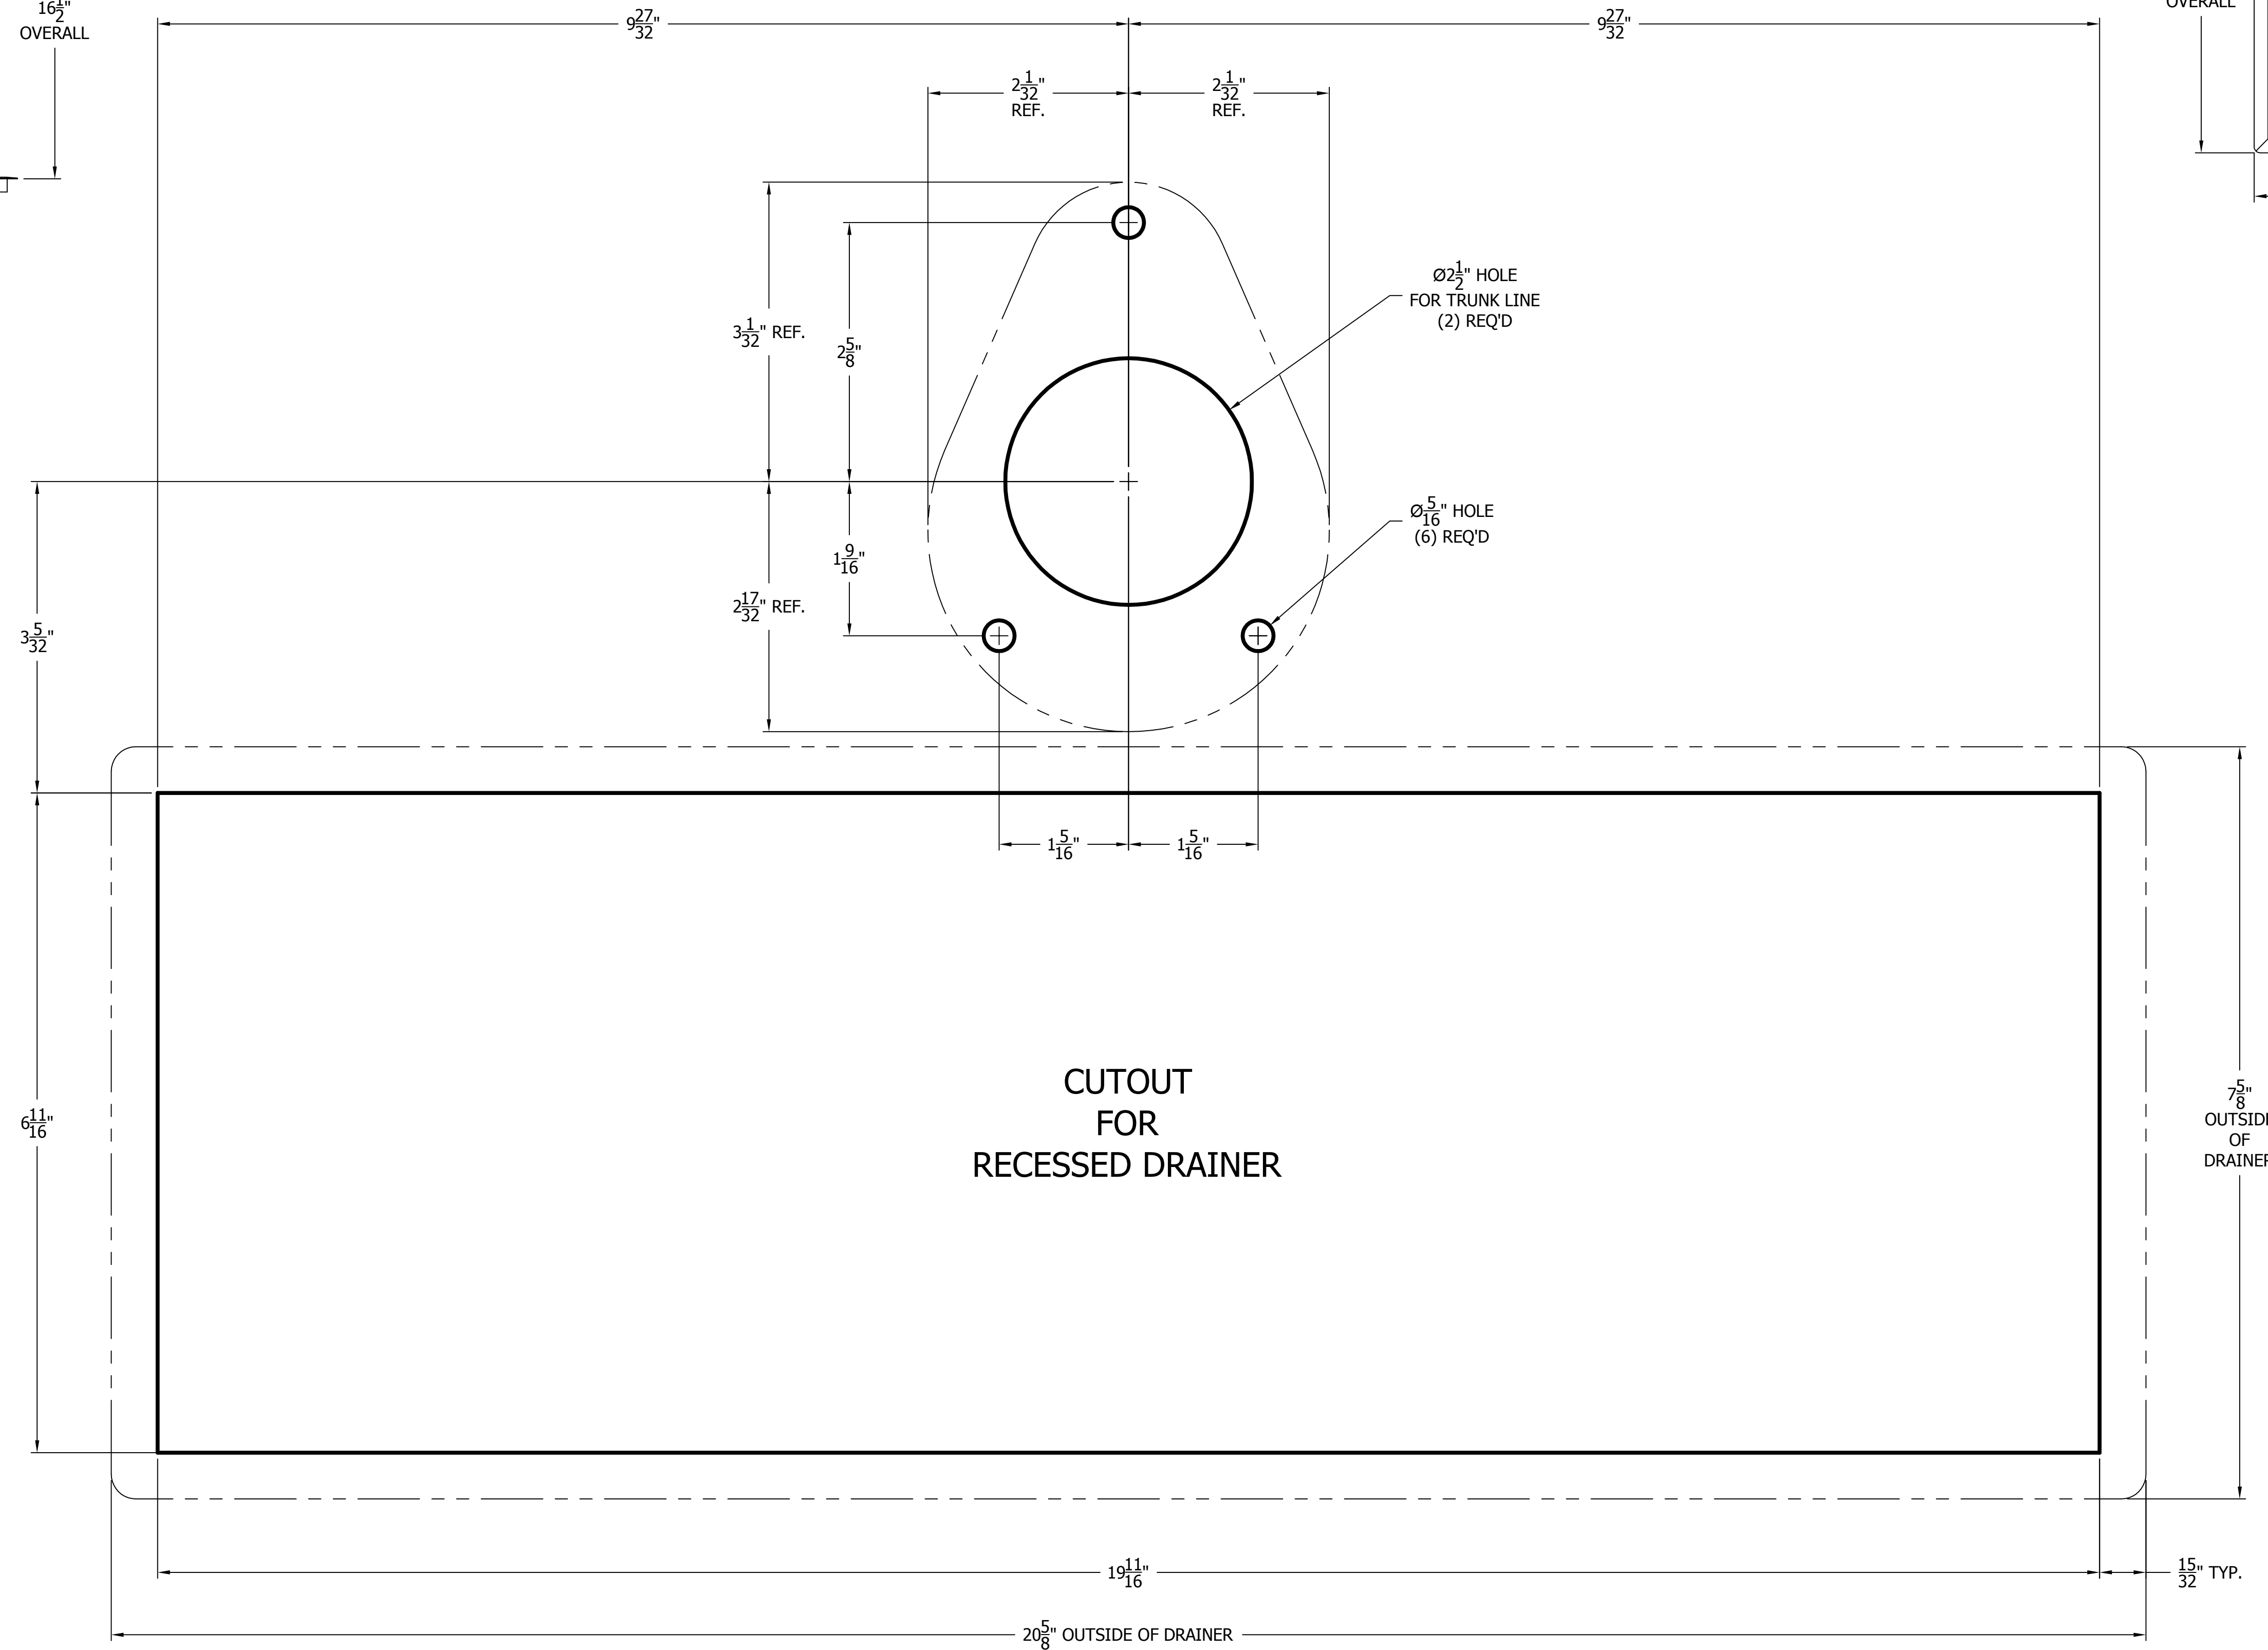

# 66500-4B WINGED TEE TOWER & C32257 RECESSED DRAINER WITH 408X OR 525SS FAUCETS MOUNTING TEMPLATE

**ATTENTION INSTALLERS**  
VERIFY SCALE OF PRINT  
BY CHECKING THESE DIMENSIONS  
PRIOR TO INSTALLATION OF BEER HEAD  
(EACH SIDE SHOULD MEASURE  
EXACTLY 2.00 INCHES)