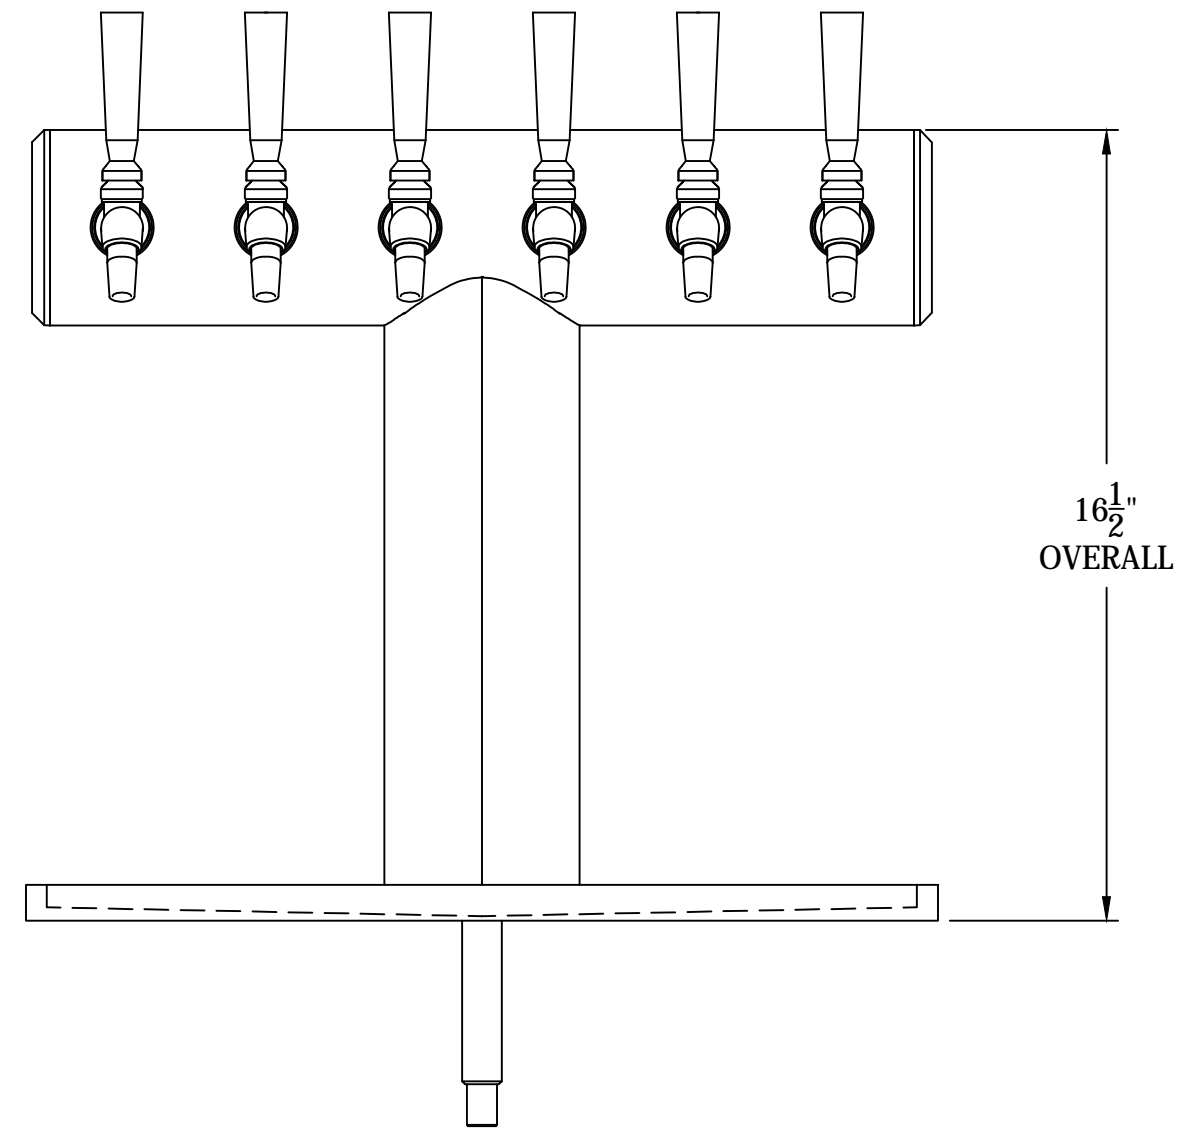

66500-6B WINGED TEE TOWER & 5025 TOP MOUNTED DRAINER WITH 525SS FAUCETS MOUNTING TEMPLATE

ATTENTION INSTALLERS
VERIFY SCALE OF PRINT
BY CHECKING THESE DIMENSIONS
PRIOR TO INSTALLATION OF BEER HEAD
(EACH SIDE SHOULD MEASURE
EXACTLY 2.00 INCHES)