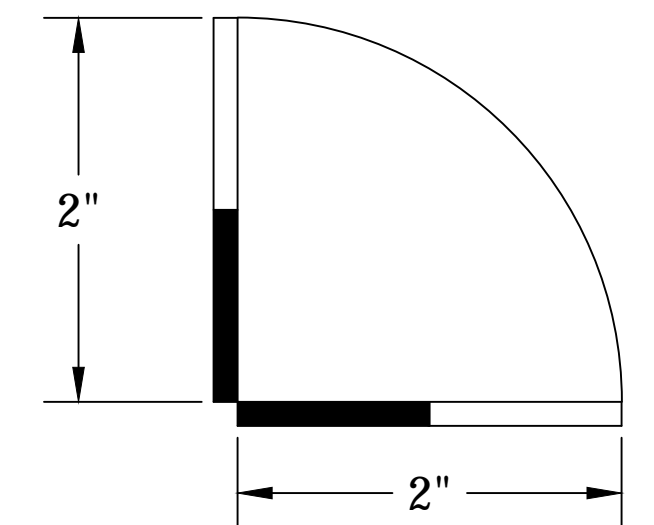

66500-6B WINGED TEE TOWER & 5025 TOP MOUNTED DRAINER WITH 525SS FAUCETS MOUNTING TEMPLATE

ATTENTION INSTALLERS
VERIFY SCALE OF PRINT
BY CHECKING THESE DIMENSIONS
PRIOR TO INSTALLATION OF BEER HEAD
(EACH SIDE SHOULD MEASURE
EXACTLY 2.00 INCHES)