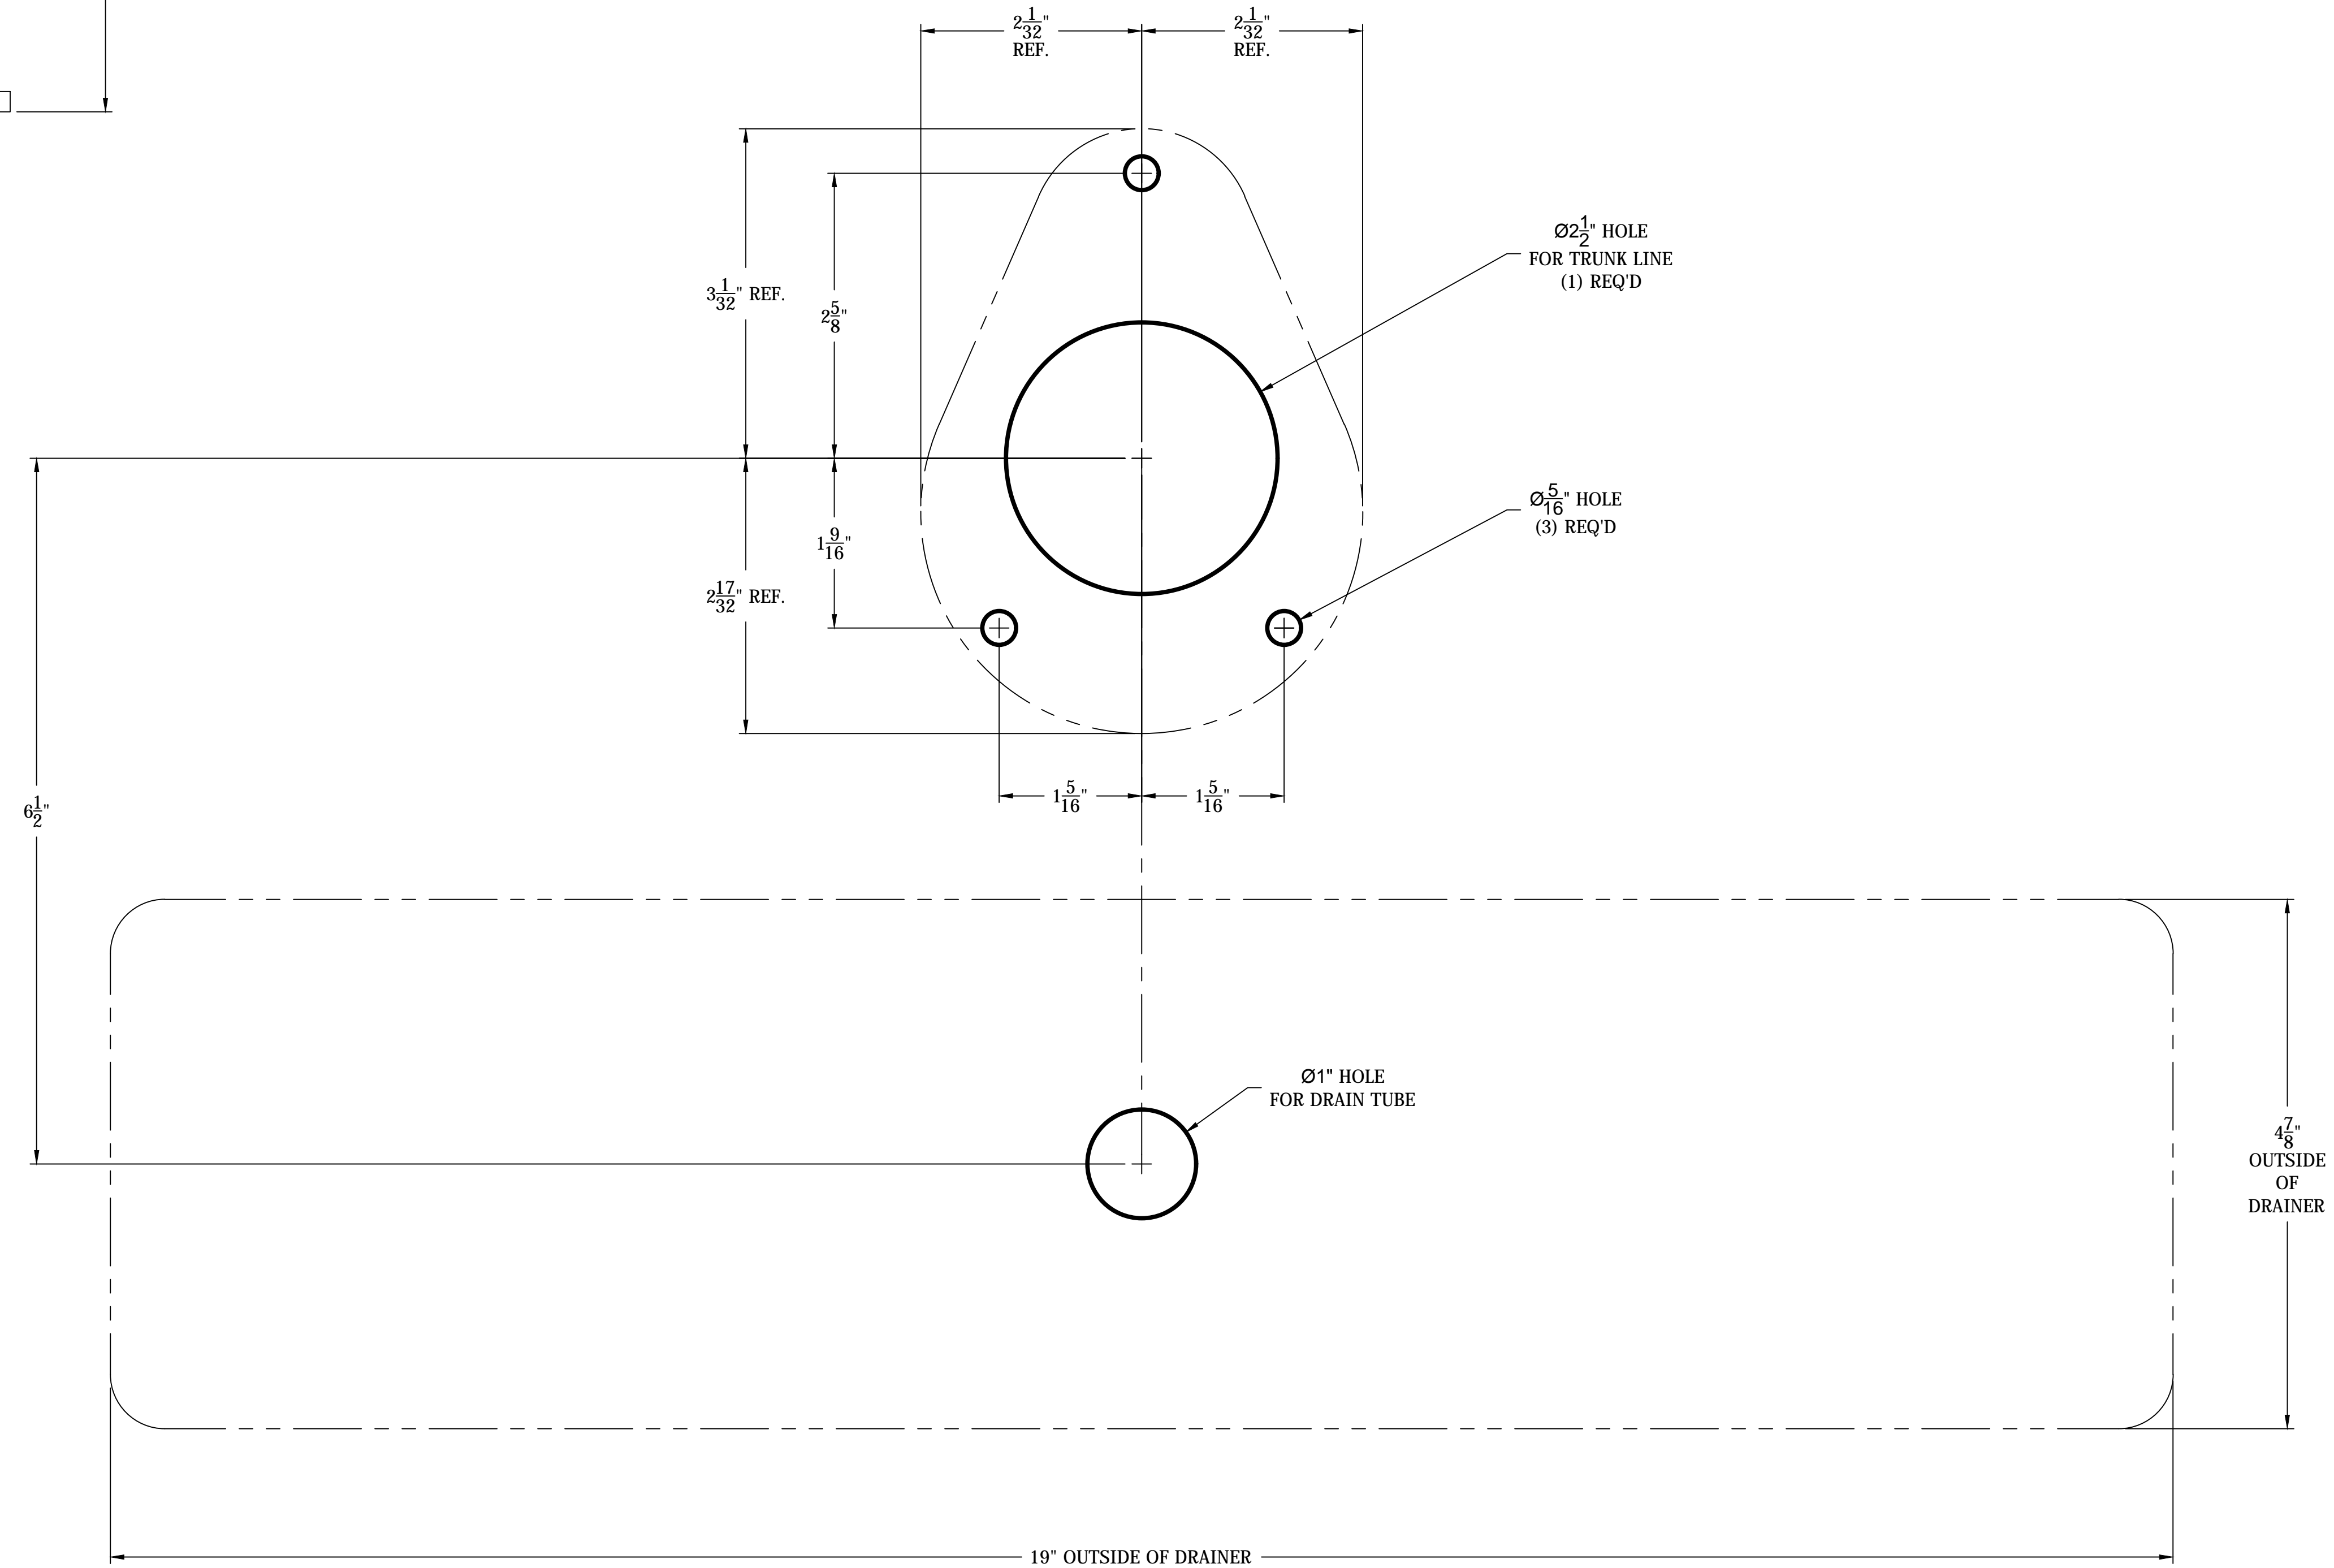

66500-6B WINGED TEE TOWER & 5025 TOP MOUNTED DRAINER WITH 525SS FAUCETS MOUNTING TEMPLATE

ATTENTION INSTALLERS
VERIFY SCALE OF PRINT
BY CHECKING THESE DIMENSIONS
PRIOR TO INSTALLATION OF BEER HEAD
(EACH SIDE SHOULD MEASURE
EXACTLY 2.00 INCHES)