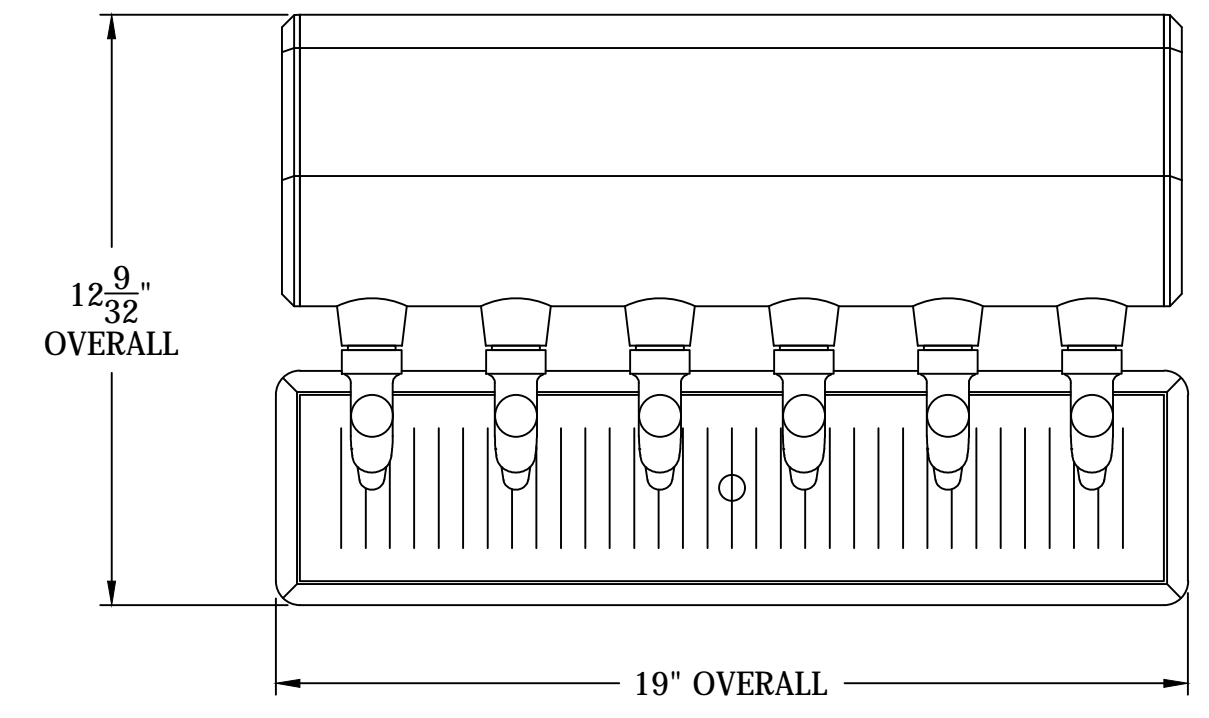

66500-6B WINGED TEE TOWER & 5025 TOP MOUNTED DRAINER WITH 525SS FAUCETS MOUNTING TEMPLATE

ATTENTION INSTALLERS
VERIFY SCALE OF PRINT
BY CHECKING THESE DIMENSIONS
PRIOR TO INSTALLATION OF BEER HEAD
(EACH SIDE SHOULD MEASURE
EXACTLY 2.00 INCHES)