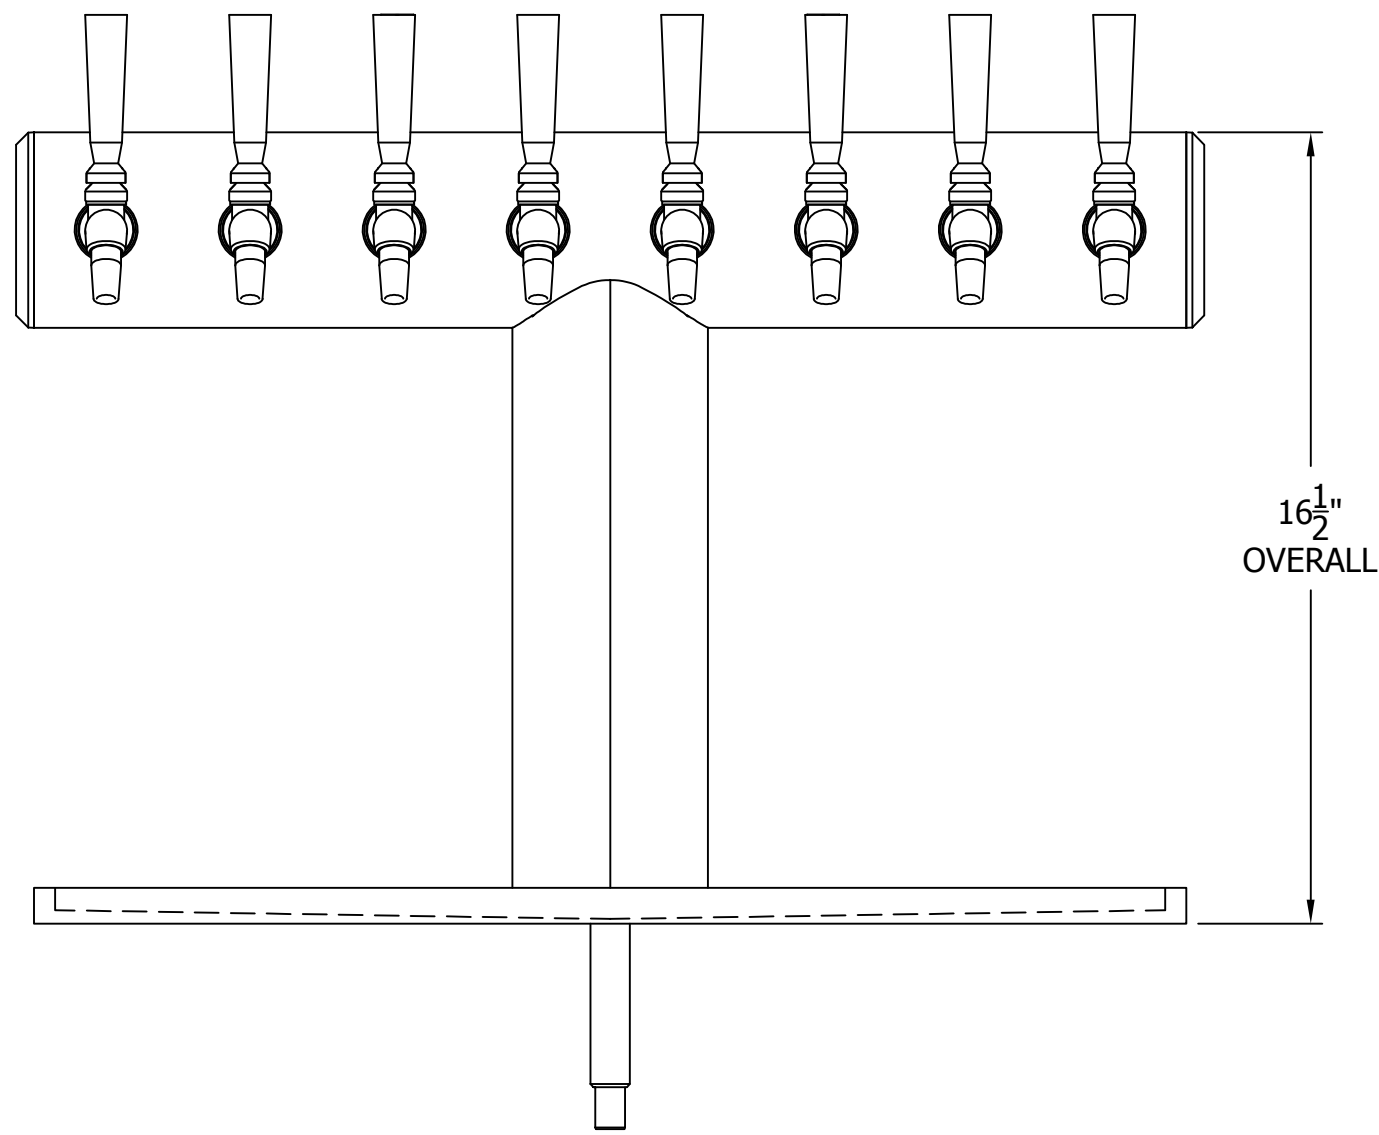

66500-S8B WINGED TEE TOWER & 5028 TOP MOUNTED DRAINER WITH 525SS FAUCETS MOUNTING TEMPLATE

ATTENTION INSTALLERS
VERIFY SCALE OF PRINT
BY CHECKING THESE DIMENSIONS
PRIOR TO INSTALLATION OF BEER HEAD
(EACH SIDE SHOULD MEASURE
EXACTLY 2.00 INCHES)