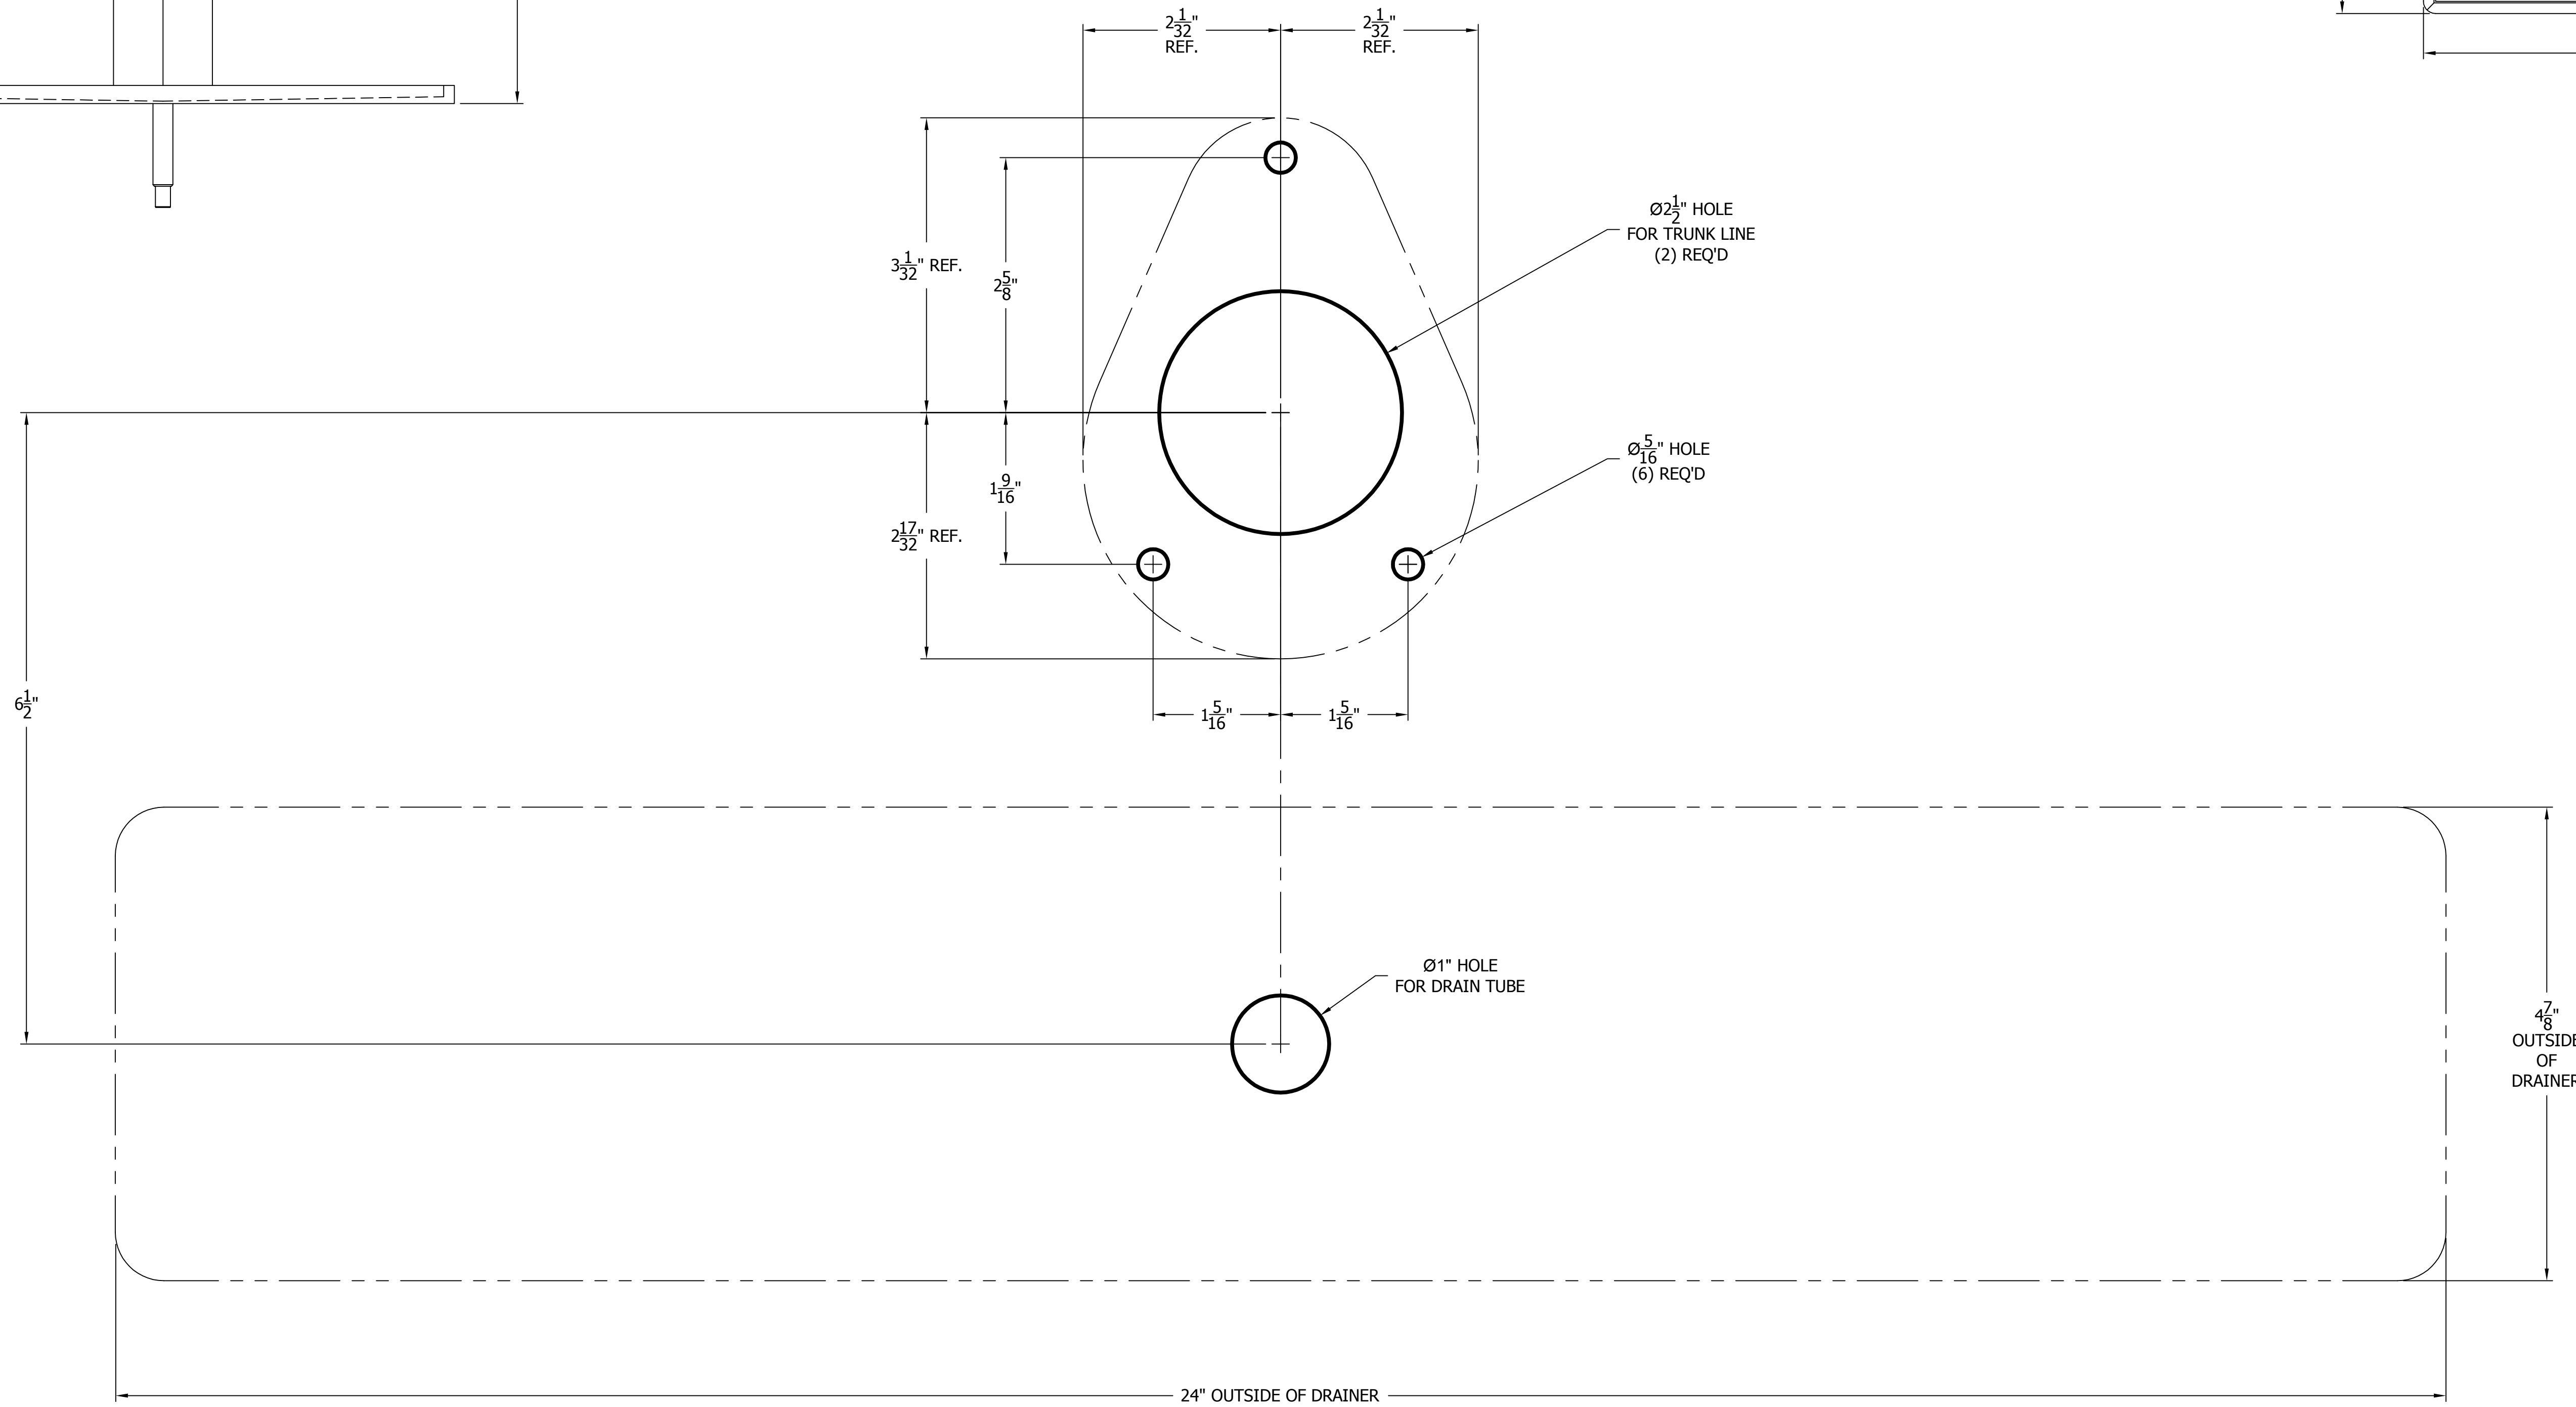

66500-S8B WINGED TEE TOWER & 5028 TOP MOUNTED DRAINER WITH 525SS FAUCETS MOUNTING TEMPLATE

ATTENTION INSTALLERS
VERIFY SCALE OF PRINT
BY CHECKING THESE DIMENSIONS
PRIOR TO INSTALLATION OF BEER HEAD
(EACH SIDE SHOULD MEASURE
EXACTLY 2.00 INCHES)