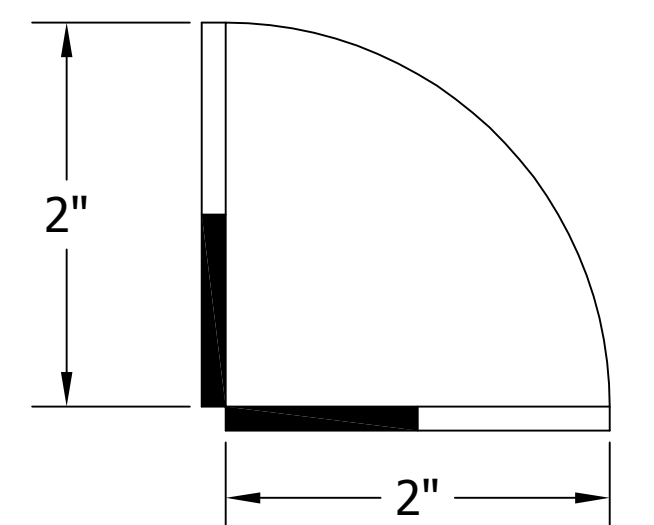

66500-S8B WINGED TEE TOWER & 5028 TOP MOUNTED DRAINER WITH 525SS FAUCETS MOUNTING TEMPLATE

ATTENTION INSTALLERS
VERIFY SCALE OF PRINT
BY CHECKING THESE DIMENSIONS
PRIOR TO INSTALLATION OF BEER HEAD
(EACH SIDE SHOULD MEASURE
EXACTLY 2.00 INCHES)