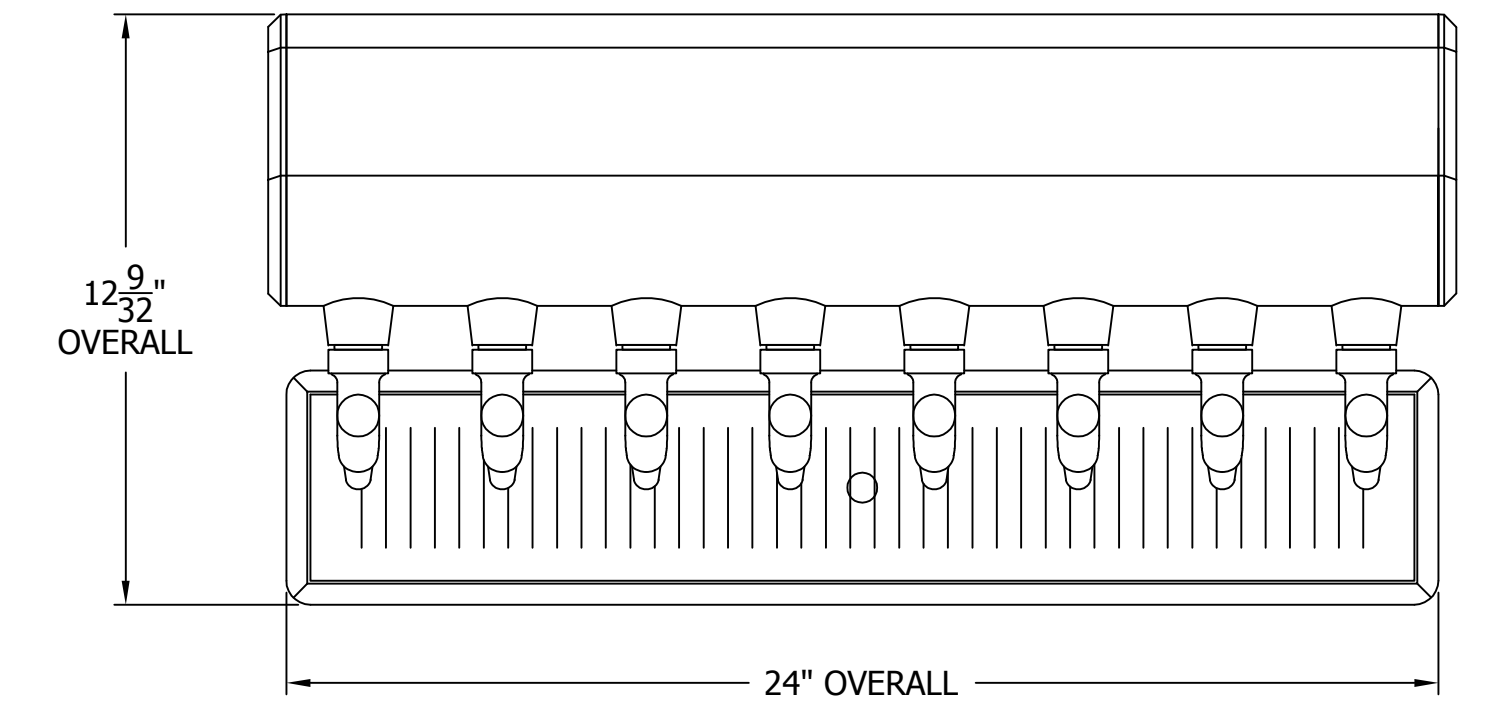

66500-S8B WINGED TEE TOWER & 5028 TOP MOUNTED DRAINER WITH 525SS FAUCETS MOUNTING TEMPLATE

ATTENTION INSTALLERS
VERIFY SCALE OF PRINT
BY CHECKING THESE DIMENSIONS
PRIOR TO INSTALLATION OF BEER HEAD
(EACH SIDE SHOULD MEASURE
EXACTLY 2.00 INCHES)