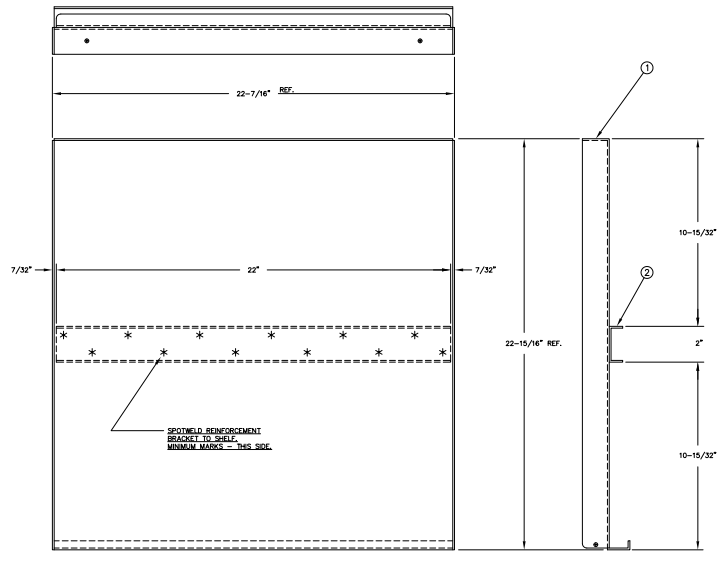

**Stationary Shelf Kit**

<b>PART NO.</b>	<b>7055-6</b>
<b>APPLICATION</b>	Stationary Shelf Kit for 7055A
<b>FEATURES</b>	Reinforced shelf kit for flat storage applications
<b>MATERIALS</b>	Stainless steel