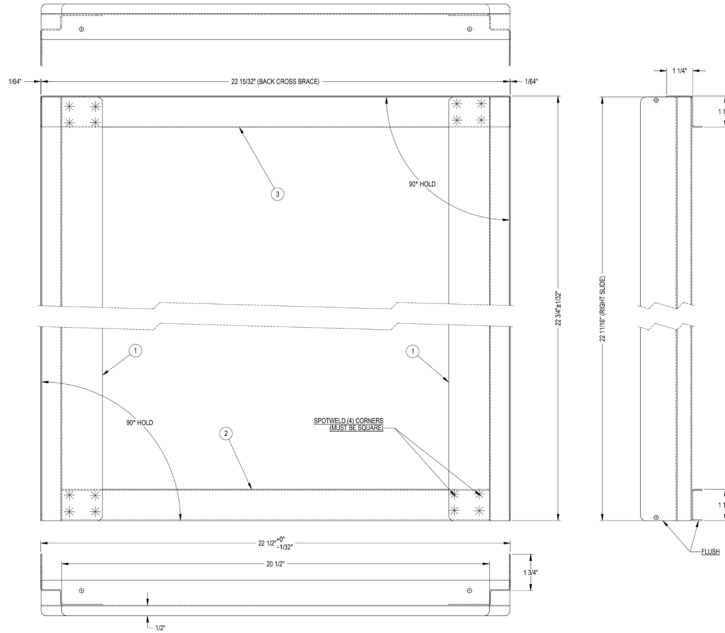

UNDERBAR ACCESSORIES
Miscellaneous Accessories

MODEL NUMBERS - 7055-10, 7055-6, 7055-7, 7055-77, 7055-A5

Stationary Glass Rack Slide

PART NO.	7055-7
APPLICATION	Stationary Glass Rack Slide for 7055A
FEATURES	Glass rack slides are used to store standard glass racks sold by others
MATERIALS	Stainless steel