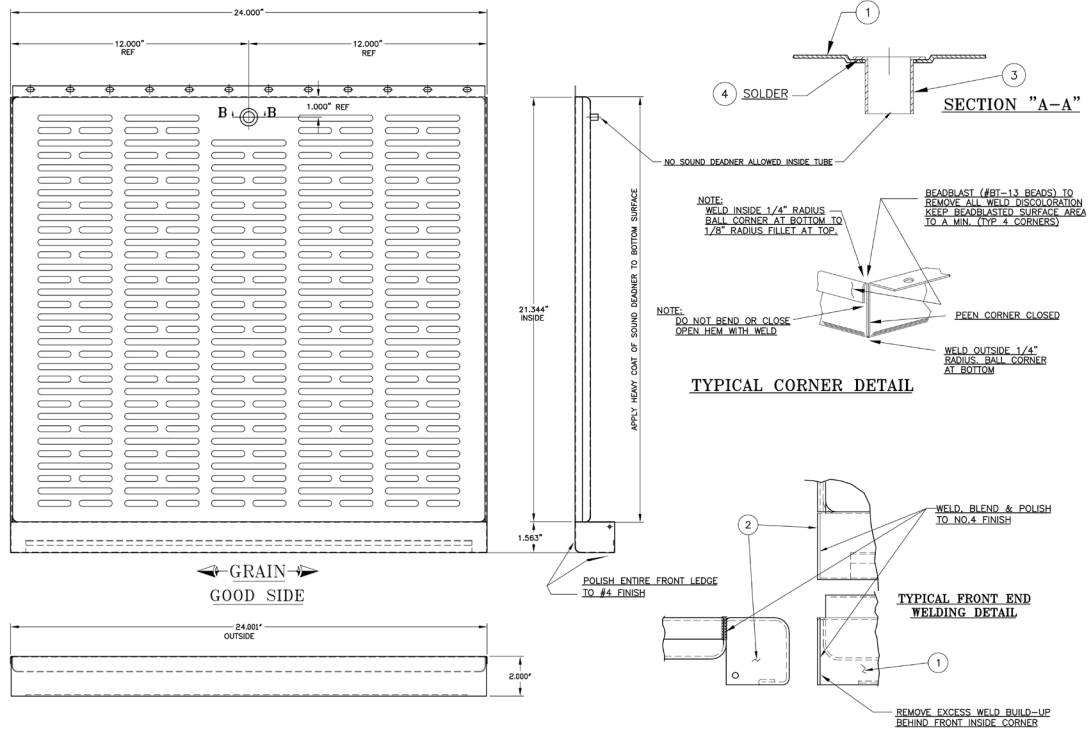

UNDERBAR ACCESSORIES
Miscellaneous Accessories

Embossed Drainboard Top

PART NO.	7055-A5
APPLICATION	Drainboard Top for 7055A
FEATURES	Embossed drainboard top allows for wet glass storage on top of the cabinet
MATERIALS	Stainless steel