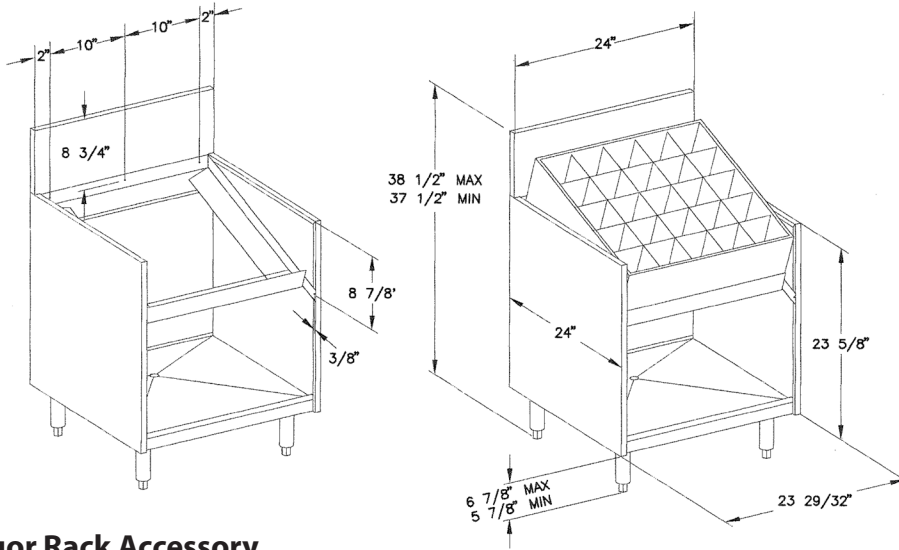

**Perlick®** UNDERBAR ACCESSORIES  
Miscellaneous Accessories

MODEL NUMBERS - 7055-10, 7055-6, 7055-7, 7055-77, 7055-A5

**Slanted Liquor Rack Accessory**

<b>PART NO.</b>	<b>7055-10</b>
<b>APPLICATION</b>	Slanted Liquor Rack Accessory for 7055A
<b>FEATURES</b>	Holds a rack of liquor bottles for easy loading
<b>MATERIALS</b>	Stainless steel

**Stationary Shelf Kit**

<b>PART NO.</b>	<b>7055-6</b>
<b>APPLICATION</b>	Stationary Shelf Kit for 7055A
<b>FEATURES</b>	Reinforced shelf kit for flat storage applications
<b>MATERIALS</b>	Stainless steel