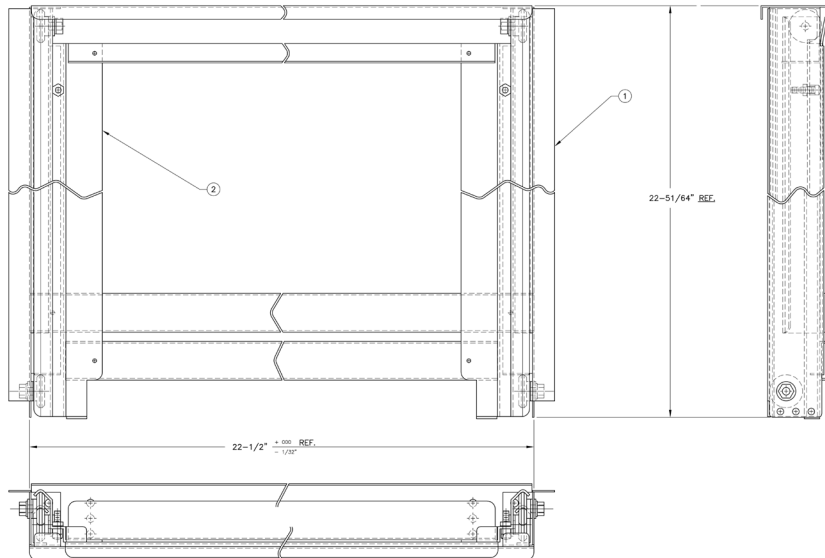

**Roll Out Glass Rack Tray**

<b>PART NO.</b>	<b>7055-77</b>
<b>APPLICATION</b>	Roll Out Glass Rack Tray for 7055A
<b>FEATURES</b>	Roll out tray allows for easy loading of standard glass racks
<b>MATERIALS</b>	Stainless steel