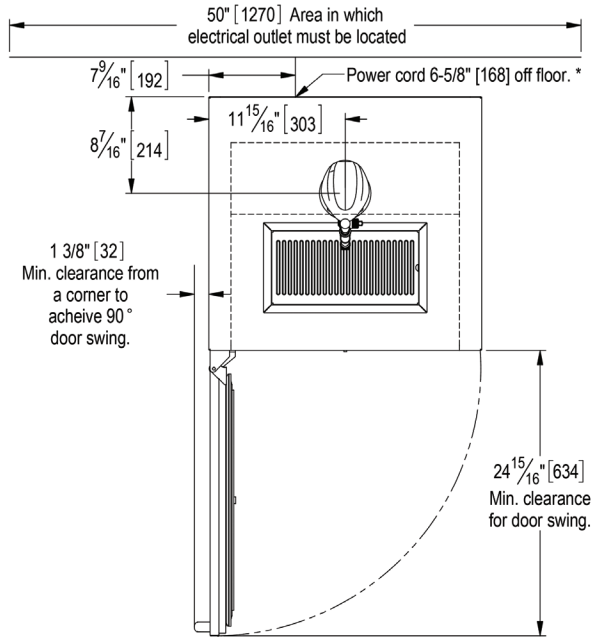

24" SIGNATURE SERIES
Adara Beverage Dispenser

* - Leg levelers can add 3/4" [19] to these dimensions when fully extended.