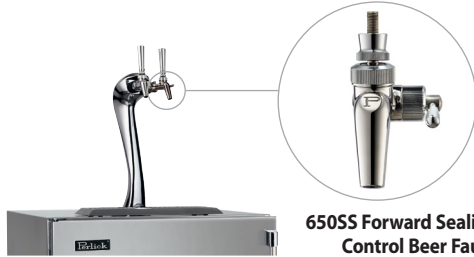

24" SIGNATURE SERIES
Adara Beverage Dispenser

eco friendly
R600a Refrigerant

JOB	
AREA	
ITEM NO.	
MODEL NO.	

Solid Door Model

650SS Forward Sealing Flow Control Beer Faucet

Available with 1 or 2 faucets
(2 faucet shown)

MODELS	DESCRIPTION
HP24TS-4-1L/R-1A	Indoor Signature Series Adara Beverage Dispenser Solid Stainless Steel Door 1 Faucet
HP24TS-4-2L/R-1A	Indoor Signature Series Adara Beverage Dispenser Solid Panel Ready Door 1 Faucet
HP24TS-4-1L/R-2A	Indoor Signature Series Adara Beverage Dispenser Solid Stainless Steel Door 2 Faucets
HP24TS-4-2L/R-2A	Indoor Signature Series Adara Beverage Dispenser Solid Panel Ready Door 2 Faucets

KEY PRODUCT FEATURES AND BENEFITS

- Superior construction provides ideal combination of energy efficient operation & powerful refrigeration performance ideal for kegged beverages
- 1000 BTU/hr capacity delivers industry's most energy efficient cool down; indoors or outdoors
- Up to 70% faster cooling speeds than leading competitor
- All stainless steel interior and exterior provide superior durability and easy cleaning
- Forced air refrigeration technology ensures consistent temperature throughout entire keg, maintaining flavor better than other brands