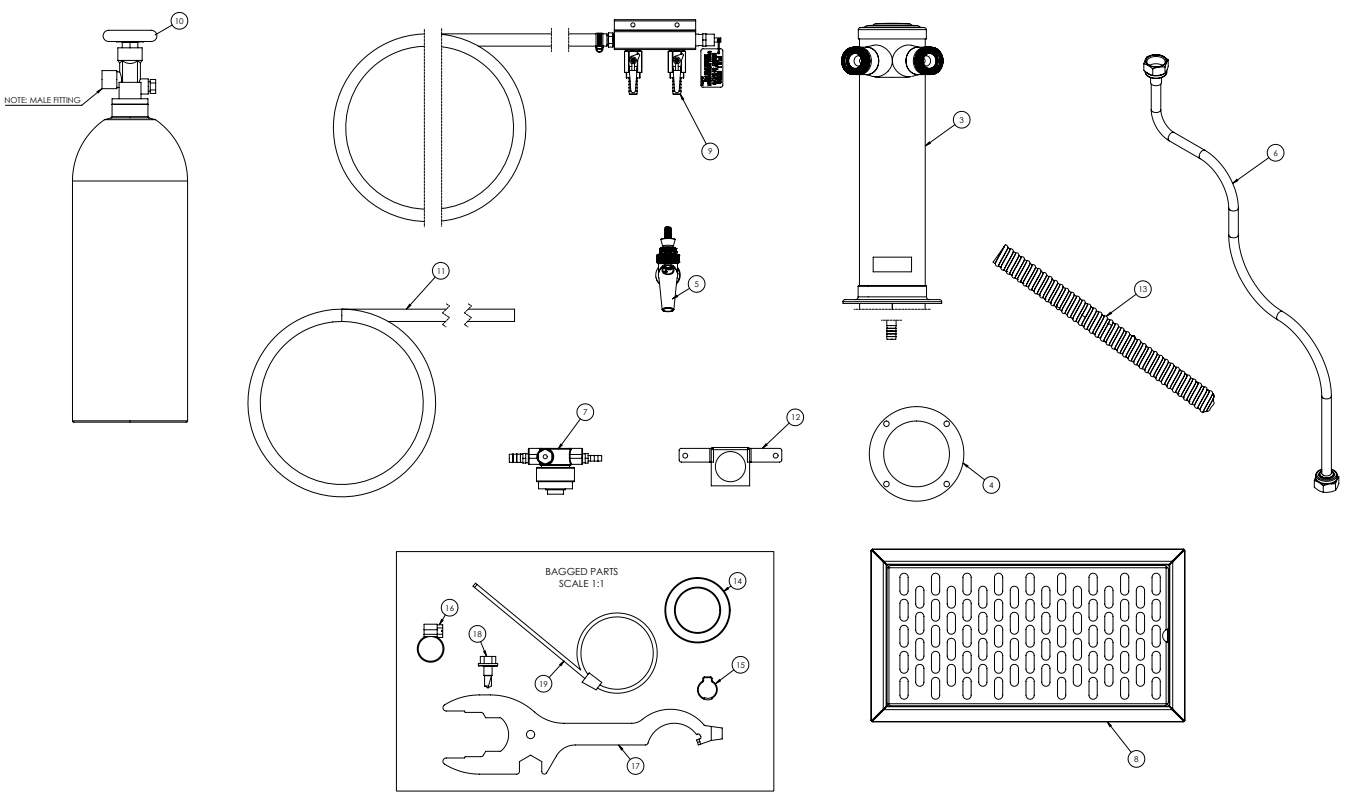

MOBILE TAP
Wine

HP24TS-4-1L-2MWW Mobile Tap Wine includes:

MOBILE TAP
Beer

HP24TS-4-1L-2MBB Mobile Tap Beer includes:

	DESCRIPTION	PART NO.	QTY.
1	24" Beverage Dispenser Refrigerator	HP24TS	1 ea.
2	3-3/4" Caster Kit	66736	1 ea.
3	Two Faucet Draft Arm, 304SS	858D	1 ea.
4	Gasket, Draft Arm	57355-1	1 ea.
5	Forward Sealing Faucet	630SS	2 ea.
6	Connector, Black, 3/16" x 5'	532	2 ea.
7	Coupler, Low Boy	40030SSLD	2 ea.
8	Drip Pan	66782	1 ea.
9	2-Way Air Distributor	C18942L	1 ea.
10	CO2 Cylinder, 5lb	57806A	1 ea.
11	CO2 Regulator, Primary, Twin Gauge	2928F	1 ea.
12	Air Hose, Red, 9/16" OD x 5/16" ID	1392R	15 ft.
13	Air Scoop	68843-1	1 ea.
14	Air Snorkel	57738	3 ft.
15	Bushing, Snap, 1.00" ID, Nylon, Black	54407	1 ea.
16	Clamp, Stepless Ear	C33053	10 ea.
17	Clamp, Stainless Steel Worm Drive	3079	10 ea.
18	Wrench	40106-1	1 ea.
19	Screw, Self Drilling, #10 x 3/4"	57740A	10 ea.
20	Cable Tie, 5 1/2"	C27099	1 ea.

Perlick® MOBILE TAP
Beer

HP24TS-4-1L-2MBB Mobile Tap Beer includes:

MOBILE TAP
Beer & Wine

HP24TS-4-1L-2MBW Mobile Tap Beer & Wine includes:

DESCRIPTION	PART NO.	QTY.
1 24" Beverage Dispenser Refrigerator	HP24TS	1 ea.
2 3-3/4" Caster Kit	66736	1 ea.
3 Two Faucet Draft Arm, 304SS	858D	1 ea.
4 Gasket, Draft Arm	57355-1	1 ea.
5 Forward Sealing Faucet	63055	2 ea.
6 Connector, Black, 3/16" x 5'	532	1 ea.
7 Connector, 1/4" ID	67750	1 ea.
8 Coupler, Low Boy	40030SSLD	2 ea.
9 Drip Pan	67782	1 ea.
10 Nitrogen Cylinder, Aluminum, Tank	1013578	1 ea.
11 Regulator Assy, Nitrogen, Twin Gauge	2925C	1 ea.
12 CO2 Cylinder, 5lb	57806A	1 ea.
13 CO2 Regulator, Primary, Twin Gauge	2928F	1 ea.
14 Air Hose, Red, 9/16" OD x 5/16" ID	1392R	15 ft.
15 Air Scoop	68843-1	1 ea.
16 Air Snorkel	57738	3 ft.
17 Bushing, Snap, 1.00" ID, Nylon, Black	54407	1 ea.
18 Clamp, Stepless Ear	C33053	10 ea.
19 Clamp, Stainless Steel Worm Drive	3079	10 ea.
20 Wrench	40106-1	1 ea.
21 Screw, Self Drilling, #10 x 3/4"	57740A	10 ea.
22 Cable Tie, 5 1/2"	C27099	1 ea.