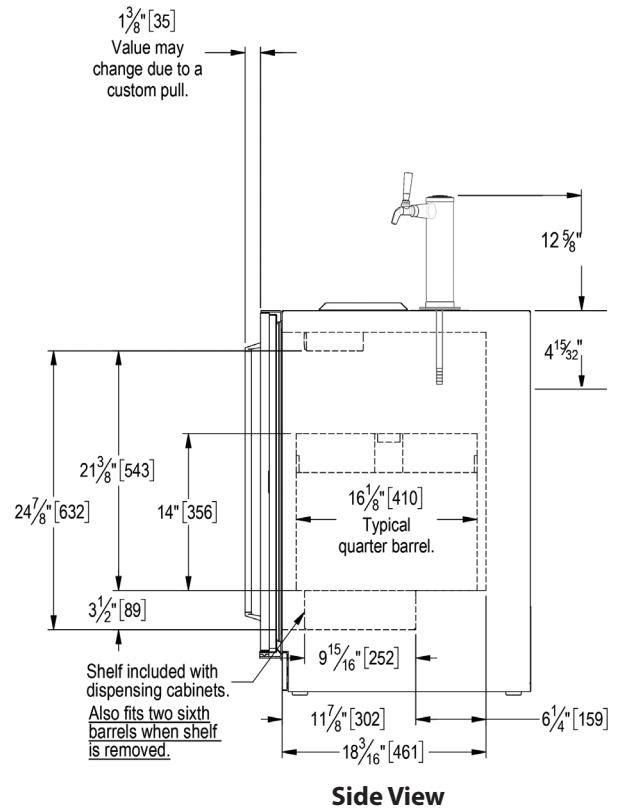

MOBILE TAP
Nitro & Coffee or Wine

HP24TS-4-1L-2MNC Mobile Tap
Nitro & Coffee or Wine includes:

Side View

MOBILE TAP
Wine

HP24TS-4-1L-2MWW Mobile Tap Wine includes:

	DESCRIPTION	PART NO.	QTY.
1	24" Beverage Dispenser Refrigerator	HP24TS	1 ea.
2	3-3/4" Caster Kit	66736	1 ea.
3	Two Faucet Draft Arm, 304SS	858D	1 ea.
4	Gasket, Draft Arm	57355-1	1 ea.
5	Forward Sealing Faucet	630SS	2 ea.
6	Connector, 1/4" ID	67750	2 ea.
7	Coupler, Low Boy	40030SSLD	2 ea.
8	Drip Pan	67782	1 ea.
9	2-Way Air Distributor	C18942L	1 ea.
10	Nitrogen Cylinder, Aluminum, Tank	1013578	1 ea.
11	Regulator Assy, Nitrogen, Twin Gauge	2925C	1 ea.
12	Air Hose, Red, 9/16" OD x 5/16" ID	1392R	15 ft.
13	Air Scoop	68843-1	1 ea.
14	Air Snorkel	57738	3 ft.
15	Bushing, Snap, 1.00" ID, Nylon, Black	54407	1 ea.
16	Clamp, Stepless Ear	C33053	10 ea.
17	Clamp, Stainless Steel Worm Drive	3079	10 ea.
18	Wrench	40106-1	1 ea.
19	Screw, Self Drilling, #10 x 3/4"	57740A	10 ea.
20	Cable Tie, 5 1/2"	C27099	1 ea.

MOBILE TAP
Wine

HP24TS-4-1L-2MWW Mobile Tap Wine includes:

MOBILE TAP
Beer

HP24TS-4-1L-2MBB Mobile Tap Beer includes:

	DESCRIPTION	PART NO.	QTY.
1	24" Beverage Dispenser Refrigerator	HP24TS	1 ea.
2	3-3/4" Caster Kit	66736	1 ea.
3	Two Faucet Draft Arm, 304SS	858D	1 ea.
4	Gasket, Draft Arm	57355-1	1 ea.
5	Forward Sealing Faucet	630SS	2 ea.
6	Connector, Black, 3/16" x 5'	532	2 ea.
7	Coupler, Low Boy	40030SSLD	2 ea.
8	Drip Pan	66782	1 ea.
9	2-Way Air Distributor	C18942L	1 ea.
10	CO2 Cylinder, 5lb	57806A	1 ea.
11	CO2 Regulator, Primary, Twin Gauge	2928F	1 ea.
12	Air Hose, Red, 9/16" OD x 5/16" ID	1392R	15 ft.
13	Air Scoop	68843-1	1 ea.
14	Air Snorkel	57738	3 ft.
15	Bushing, Snap, 1.00" ID, Nylon, Black	54407	1 ea.
16	Clamp, Stepless Ear	C33053	10 ea.
17	Clamp, Stainless Steel Worm Drive	3079	10 ea.
18	Wrench	40106-1	1 ea.
19	Screw, Self Drilling, #10 x 3/4"	57740A	10 ea.
20	Cable Tie, 5 1/2"	C27099	1 ea.