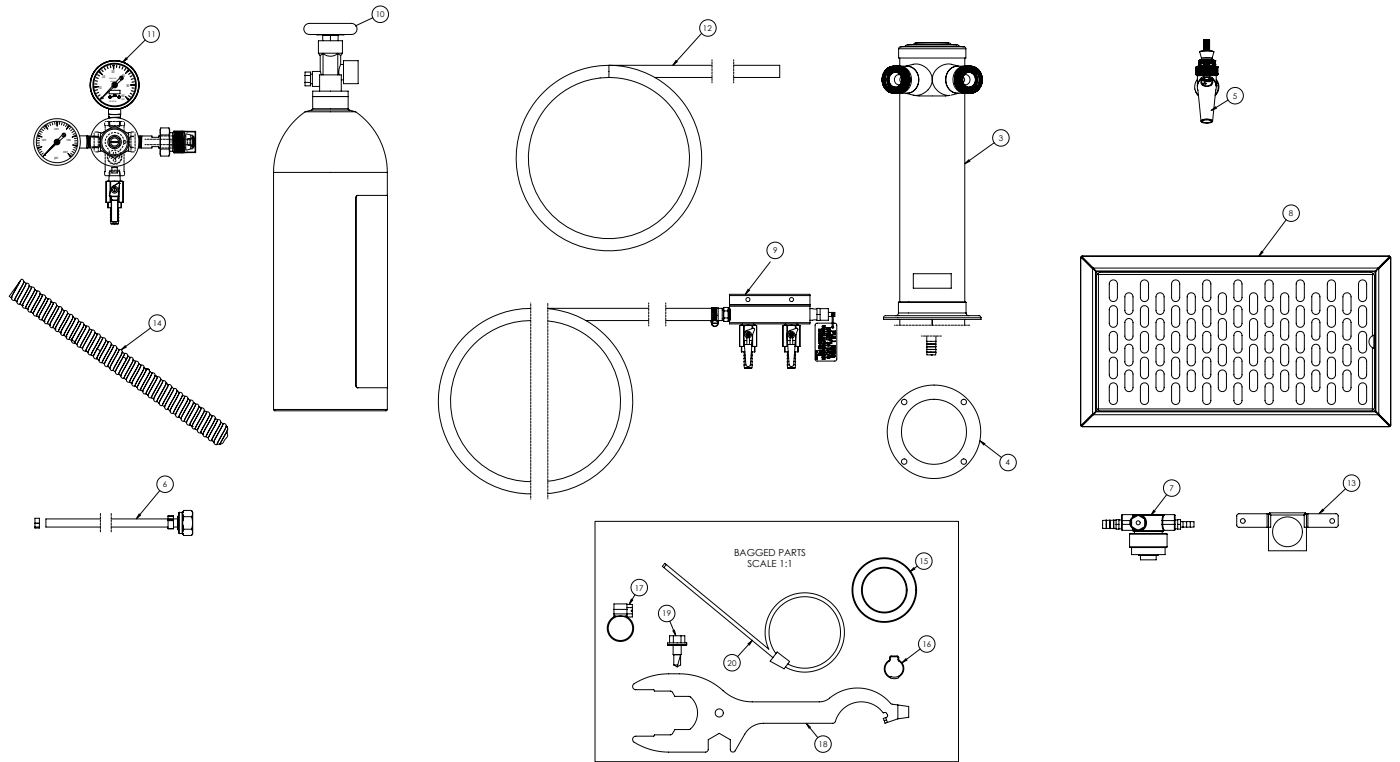

MOBILE TAP
Nitro & Coffee or Wine

HP24TS-4-1L-2MNC Mobile Tap
Nitro & Coffee or Wine includes:

Side View

MOBILE TAP
Wine

HP24TS-4-1L-2MWW Mobile Tap Wine includes:

	DESCRIPTION	PART NO.	QTY.
1	24" Beverage Dispenser Refrigerator	HP24TS	1 ea.
2	3-3/4" Caster Kit	66736	1 ea.
3	Two Faucet Draft Arm, 304SS	858D	1 ea.
4	Gasket, Draft Arm	57355-1	1 ea.
5	Forward Sealing Faucet	630SS	2 ea.
6	Connector, 1/4" ID	67750	2 ea.
7	Coupler, Low Boy	40030SSLD	2 ea.
8	Drip Pan	67782	1 ea.
9	2-Way Air Distributor	C18942L	1 ea.
10	Nitrogen Cylinder, Aluminum, Tank	1013578	1 ea.
11	Regulator Assy, Nitrogen, Twin Gauge	2925C	1 ea.
12	Air Hose, Red, 9/16" OD x 5/16" ID	1392R	15 ft.
13	Air Scoop	68843-1	1 ea.
14	Air Snorkel	57738	3 ft.
15	Bushing, Snap, 1.00" ID, Nylon, Black	54407	1 ea.
16	Clamp, Stepless Ear	C33053	10 ea.
17	Clamp, Stainless Steel Worm Drive	3079	10 ea.
18	Wrench	40106-1	1 ea.
19	Screw, Self Drilling, #10 x 3/4"	57740A	10 ea.
20	Cable Tie, 5 1/2"	C27099	1 ea.

MOBILE TAP
Wine

HP24TS-4-1L-2MWW Mobile Tap Wine includes:

MOBILE TAP
Beer

HP24TS-4-1L-2MBB Mobile Tap Beer includes:

	DESCRIPTION	PART NO.	QTY.
1	24" Beverage Dispenser Refrigerator	HP24TS	1 ea.
2	3-3/4" Caster Kit	66736	1 ea.
3	Two Faucet Draft Arm, 304SS	858D	1 ea.
4	Gasket, Draft Arm	57355-1	1 ea.
5	Forward Sealing Faucet	630SS	2 ea.
6	Connector, Black, 3/16" x 5'	532	2 ea.
7	Coupler, Low Boy	40030SSLD	2 ea.
8	Drip Pan	66782	1 ea.
9	2-Way Air Distributor	C18942L	1 ea.
10	CO2 Cylinder, 5lb	57806A	1 ea.
11	CO2 Regulator, Primary, Twin Gauge	2928F	1 ea.
12	Air Hose, Red, 9/16" OD x 5/16" ID	1392R	15 ft.
13	Air Scoop	68843-1	1 ea.
14	Air Snorkel	57738	3 ft.
15	Bushing, Snap, 1.00" ID, Nylon, Black	54407	1 ea.
16	Clamp, Stepless Ear	C33053	10 ea.
17	Clamp, Stainless Steel Worm Drive	3079	10 ea.
18	Wrench	40106-1	1 ea.
19	Screw, Self Drilling, #10 x 3/4"	57740A	10 ea.
20	Cable Tie, 5 1/2"	C27099	1 ea.