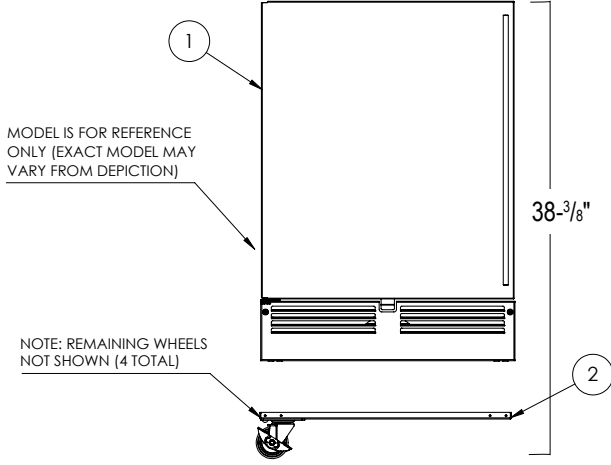

MOBILE TAP
Beer

HP24TS-4-1L-2MBB Mobile Tap Beer includes:

	DESCRIPTION	PART NO.	QTY.
1	24" Beverage Dispenser Refrigerator	HP24TS	1 ea.
2	3-3/4" Caster Kit	66736	1 ea.
3	Two Faucet Draft Arm, 304SS	858D	1 ea.
4	Gasket, Draft Arm	57355-1	1 ea.
5	Forward Sealing Faucet	630SS	2 ea.
6	Connector, Black, 3/16" x 5'	532	2 ea.
7	Coupler, Low Boy	40030SSLD	2 ea.
8	Drip Pan	66782	1 ea.
9	2-Way Air Distributor	C18942L	1 ea.
10	CO2 Cylinder, 5lb	57806A	1 ea.
11	CO2 Regulator, Primary, Twin Gauge	2928F	1 ea.
12	Air Hose, Red, 9/16" OD x 5/16" ID	1392R	15 ft.
13	Air Scoop	68843-1	1 ea.
14	Air Snorkel	57738	3 ft.
15	Bushing, Snap, 1.00" ID, Nylon, Black	54407	1 ea.
16	Clamp, Stepless Ear	C33053	10 ea.
17	Clamp, Stainless Steel Worm Drive	3079	10 ea.
18	Wrench	40106-1	1 ea.
19	Screw, Self Drilling, #10 x 3/4"	57740A	10 ea.
20	Cable Tie, 5 1/2"	C27099	1 ea.

Perlick® MOBILE TAP
Beer

HP24TS-4-1L-2MBB Mobile Tap Beer includes: