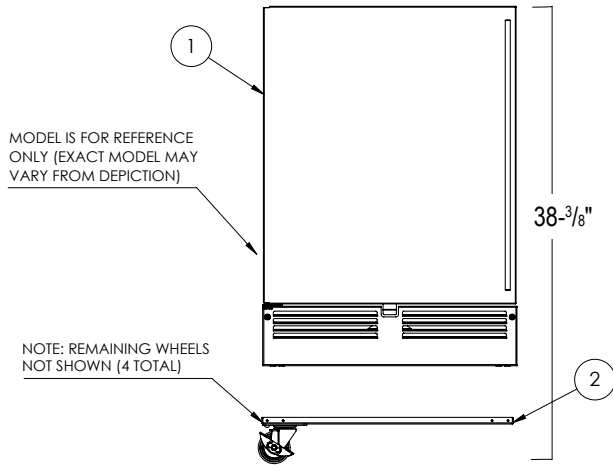

MOBILE TAP
Nitro & Coffee or Wine

HP24TS-4-1L-2MNC Mobile Tap
Nitro & Coffee or Wine includes: