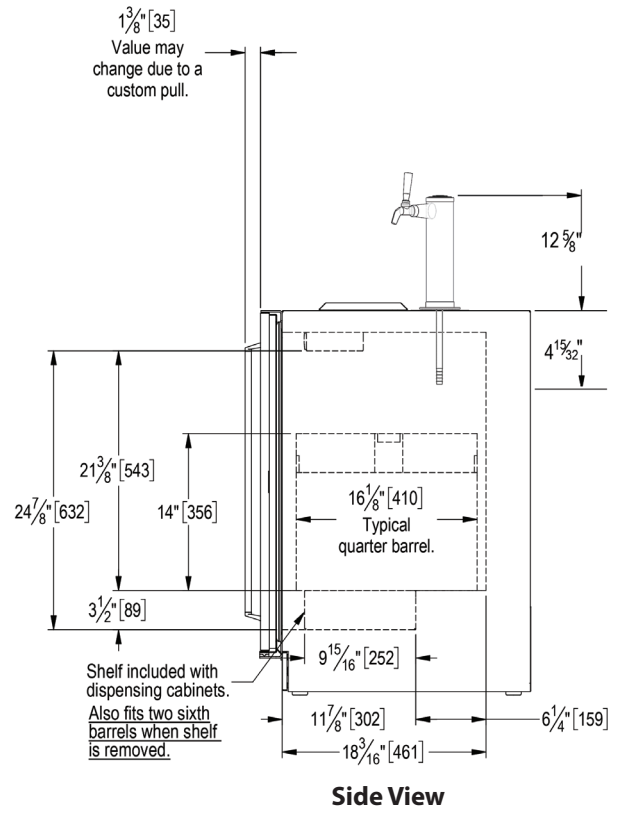

MOBILE TAP
Wine

HP24TS-4-1L-2MWW Mobile Tap Wine includes:

MOBILE TAP
Beer

HP24TS-4-1L-2MBB Mobile Tap Beer includes:

	DESCRIPTION	PART NO.	QTY.
1	24" Beverage Dispenser Refrigerator	HP24TS	1 ea.
2	3-3/4" Caster Kit	66736	1 ea.
3	Two Faucet Draft Arm, 304SS	858D	1 ea.
4	Gasket, Draft Arm	57355-1	1 ea.
5	Forward Sealing Faucet	630SS	2 ea.
6	Connector, Black, 3/16" x 5'	532	2 ea.
7	Coupler, Low Boy	40030SSLD	2 ea.
8	Drip Pan	66782	1 ea.
9	2-Way Air Distributor	C18942L	1 ea.
10	CO2 Cylinder, 5lb	57806A	1 ea.
11	CO2 Regulator, Primary, Twin Gauge	2928F	1 ea.
12	Air Hose, Red, 9/16" OD x 5/16" ID	1392R	15 ft.
13	Air Scoop	68843-1	1 ea.
14	Air Snorkel	57738	3 ft.
15	Bushing, Snap, 1.00" ID, Nylon, Black	54407	1 ea.
16	Clamp, Stepless Ear	C33053	10 ea.
17	Clamp, Stainless Steel Worm Drive	3079	10 ea.
18	Wrench	40106-1	1 ea.
19	Screw, Self Drilling, #10 x 3/4"	57740A	10 ea.
20	Cable Tie, 5 1/2"	C27099	1 ea.

Perlick® MOBILE TAP
Beer

HP24TS-4-1L-2MBB Mobile Tap Beer includes:

MOBILE TAP
Beer & Wine

HP24TS-4-1L-2MBW Mobile Tap Beer & Wine includes:

DESCRIPTION	PART NO.	QTY.
1 24" Beverage Dispenser Refrigerator	HP24TS	1 ea.
2 3-3/4" Caster Kit	66736	1 ea.
3 Two Faucet Draft Arm, 304SS	858D	1 ea.
4 Gasket, Draft Arm	57355-1	1 ea.
5 Forward Sealing Faucet	63055	2 ea.
6 Connector, Black, 3/16" x 5'	532	1 ea.
7 Connector, 1/4" ID	67750	1 ea.
8 Coupler, Low Boy	40030SSLD	2 ea.
9 Drip Pan	67782	1 ea.
10 Nitrogen Cylinder, Aluminum, Tank	1013578	1 ea.
11 Regulator Assy, Nitrogen, Twin Gauge	2925C	1 ea.
12 CO2 Cylinder, 5lb	57806A	1 ea.
13 CO2 Regulator, Primary, Twin Gauge	2928F	1 ea.
14 Air Hose, Red, 9/16" OD x 5/16" ID	1392R	15 ft.
15 Air Scoop	68843-1	1 ea.
16 Air Snorkel	57738	3 ft.
17 Bushing, Snap, 1.00" ID, Nylon, Black	54407	1 ea.
18 Clamp, Stepless Ear	C33053	10 ea.
19 Clamp, Stainless Steel Worm Drive	3079	10 ea.
20 Wrench	40106-1	1 ea.
21 Screw, Self Drilling, #10 x 3/4"	57740A	10 ea.
22 Cable Tie, 5 1/2"	C27099	1 ea.