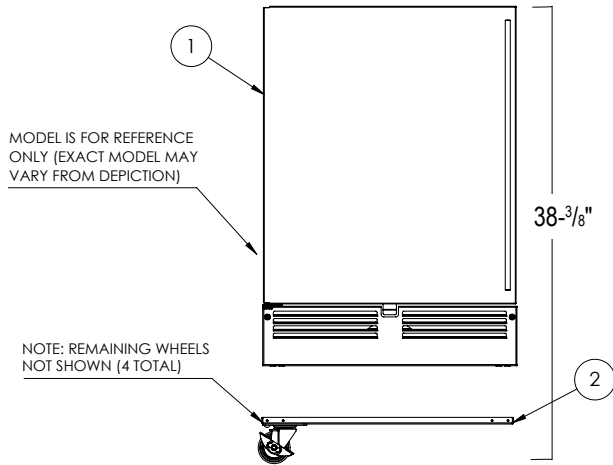

MOBILE TAP
Nitro & Coffee or Wine

HP24TS-4-1L-2MNC Mobile Tap
Nitro & Coffee or Wine includes:

Side View

MOBILE TAP
Wine

HP24TS-4-1L-2MWW Mobile Tap Wine includes:

	DESCRIPTION	PART NO.	QTY.
1	24" Beverage Dispenser Refrigerator	HP24TS	1 ea.
2	3-3/4" Caster Kit	66736	1 ea.
3	Two Faucet Draft Arm, 304SS	858D	1 ea.
4	Gasket, Draft Arm	57355-1	1 ea.
5	Forward Sealing Faucet	630SS	2 ea.
6	Connector, 1/4" ID	67750	2 ea.
7	Coupler, Low Boy	40030SSLD	2 ea.
8	Drip Pan	67782	1 ea.
9	2-Way Air Distributor	C18942L	1 ea.
10	Nitrogen Cylinder, Aluminum, Tank	1013578	1 ea.
11	Regulator Assy, Nitrogen, Twin Gauge	2925C	1 ea.
12	Air Hose, Red, 9/16" OD x 5/16" ID	1392R	15 ft.
13	Air Scoop	68843-1	1 ea.
14	Air Snorkel	57738	3 ft.
15	Bushing, Snap, 1.00" ID, Nylon, Black	54407	1 ea.
16	Clamp, Stepless Ear	C33053	10 ea.
17	Clamp, Stainless Steel Worm Drive	3079	10 ea.
18	Wrench	40106-1	1 ea.
19	Screw, Self Drilling, #10 x 3/4"	57740A	10 ea.
20	Cable Tie, 5 1/2"	C27099	1 ea.

MOBILE TAP
Wine

HP24TS-4-1L-2MWW Mobile Tap Wine includes:

MOBILE TAP
Beer

HP24TS-4-1L-2MBB Mobile Tap Beer includes:

	DESCRIPTION	PART NO.	QTY.
1	24" Beverage Dispenser Refrigerator	HP24TS	1 ea.
2	3-3/4" Caster Kit	66736	1 ea.
3	Two Faucet Draft Arm, 304SS	858D	1 ea.
4	Gasket, Draft Arm	57355-1	1 ea.
5	Forward Sealing Faucet	630SS	2 ea.
6	Connector, Black, 3/16" x 5'	532	2 ea.
7	Coupler, Low Boy	40030SSLD	2 ea.
8	Drip Pan	66782	1 ea.
9	2-Way Air Distributor	C18942L	1 ea.
10	CO2 Cylinder, 5lb	57806A	1 ea.
11	CO2 Regulator, Primary, Twin Gauge	2928F	1 ea.
12	Air Hose, Red, 9/16" OD x 5/16" ID	1392R	15 ft.
13	Air Scoop	68843-1	1 ea.
14	Air Snorkel	57738	3 ft.
15	Bushing, Snap, 1.00" ID, Nylon, Black	54407	1 ea.
16	Clamp, Stepless Ear	C33053	10 ea.
17	Clamp, Stainless Steel Worm Drive	3079	10 ea.
18	Wrench	40106-1	1 ea.
19	Screw, Self Drilling, #10 x 3/4"	57740A	10 ea.
20	Cable Tie, 5 1/2"	C27099	1 ea.