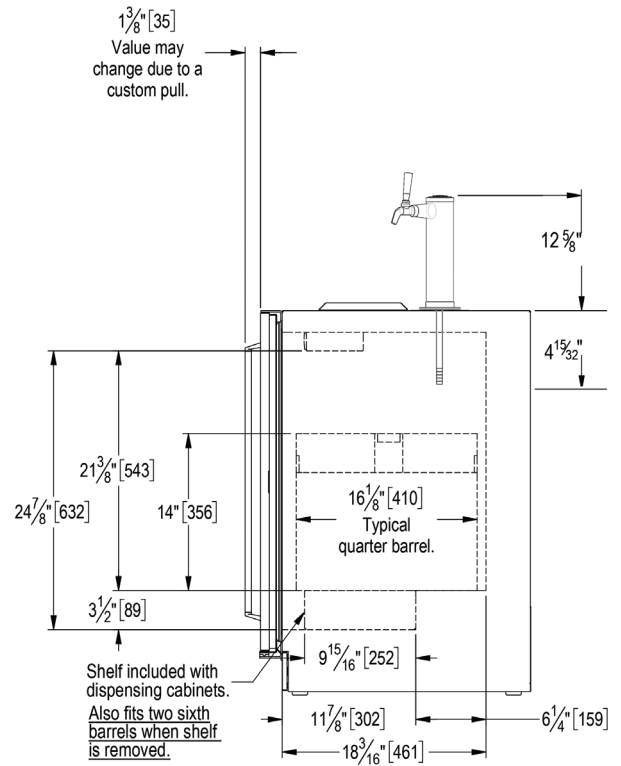

MOBILE TAP
Nitro & Coffee or Wine

HP24TS-4-1L-2MNC Mobile Tap
Nitro & Coffee or Wine includes:

Side View

MOBILE TAP
Wine

HP24TS-4-1L-2MWW Mobile Tap Wine includes:

	DESCRIPTION	PART NO.	QTY.
1	24" Beverage Dispenser Refrigerator	HP24TS	1 ea.
2	3-3/4" Caster Kit	66736	1 ea.
3	Two Faucet Draft Arm, 304SS	858D	1 ea.
4	Gasket, Draft Arm	57355-1	1 ea.
5	Forward Sealing Faucet	630SS	2 ea.
6	Connector, 1/4" ID	67750	2 ea.
7	Coupler, Low Boy	40030SSLD	2 ea.
8	Drip Pan	67782	1 ea.
9	2-Way Air Distributor	C18942L	1 ea.
10	Nitrogen Cylinder, Aluminum, Tank	1013578	1 ea.
11	Regulator Assy, Nitrogen, Twin Gauge	2925C	1 ea.
12	Air Hose, Red, 9/16" OD x 5/16" ID	1392R	15 ft.
13	Air Scoop	68843-1	1 ea.
14	Air Snorkel	57738	3 ft.
15	Bushing, Snap, 1.00" ID, Nylon, Black	54407	1 ea.
16	Clamp, Stepless Ear	C33053	10 ea.
17	Clamp, Stainless Steel Worm Drive	3079	10 ea.
18	Wrench	40106-1	1 ea.
19	Screw, Self Drilling, #10 x 3/4"	57740A	10 ea.
20	Cable Tie, 5 1/2"	C27099	1 ea.