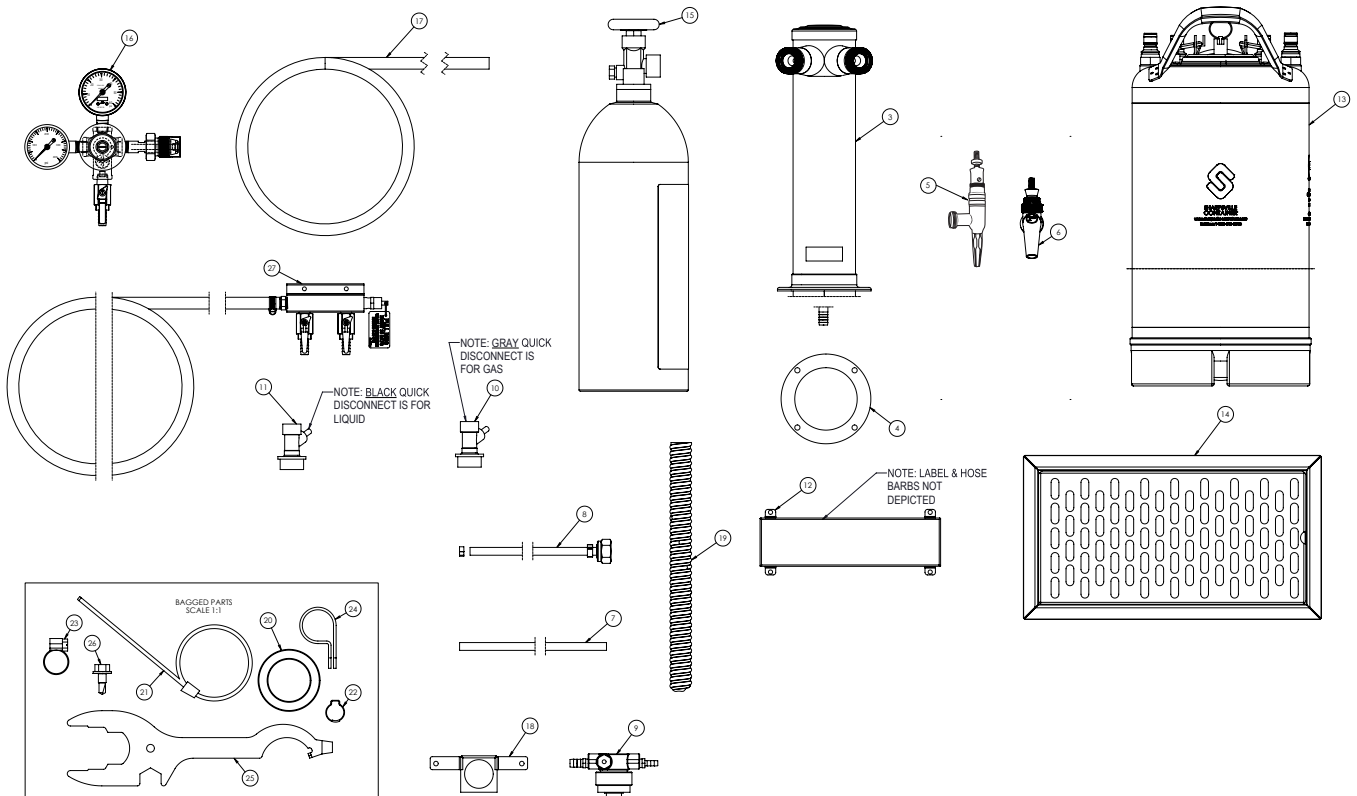

MOBILE TAP
Nitro & Coffee or Wine

HP24TS-4-1L-2MNC Mobile Tap
Nitro & Coffee or Wine includes:

Side View